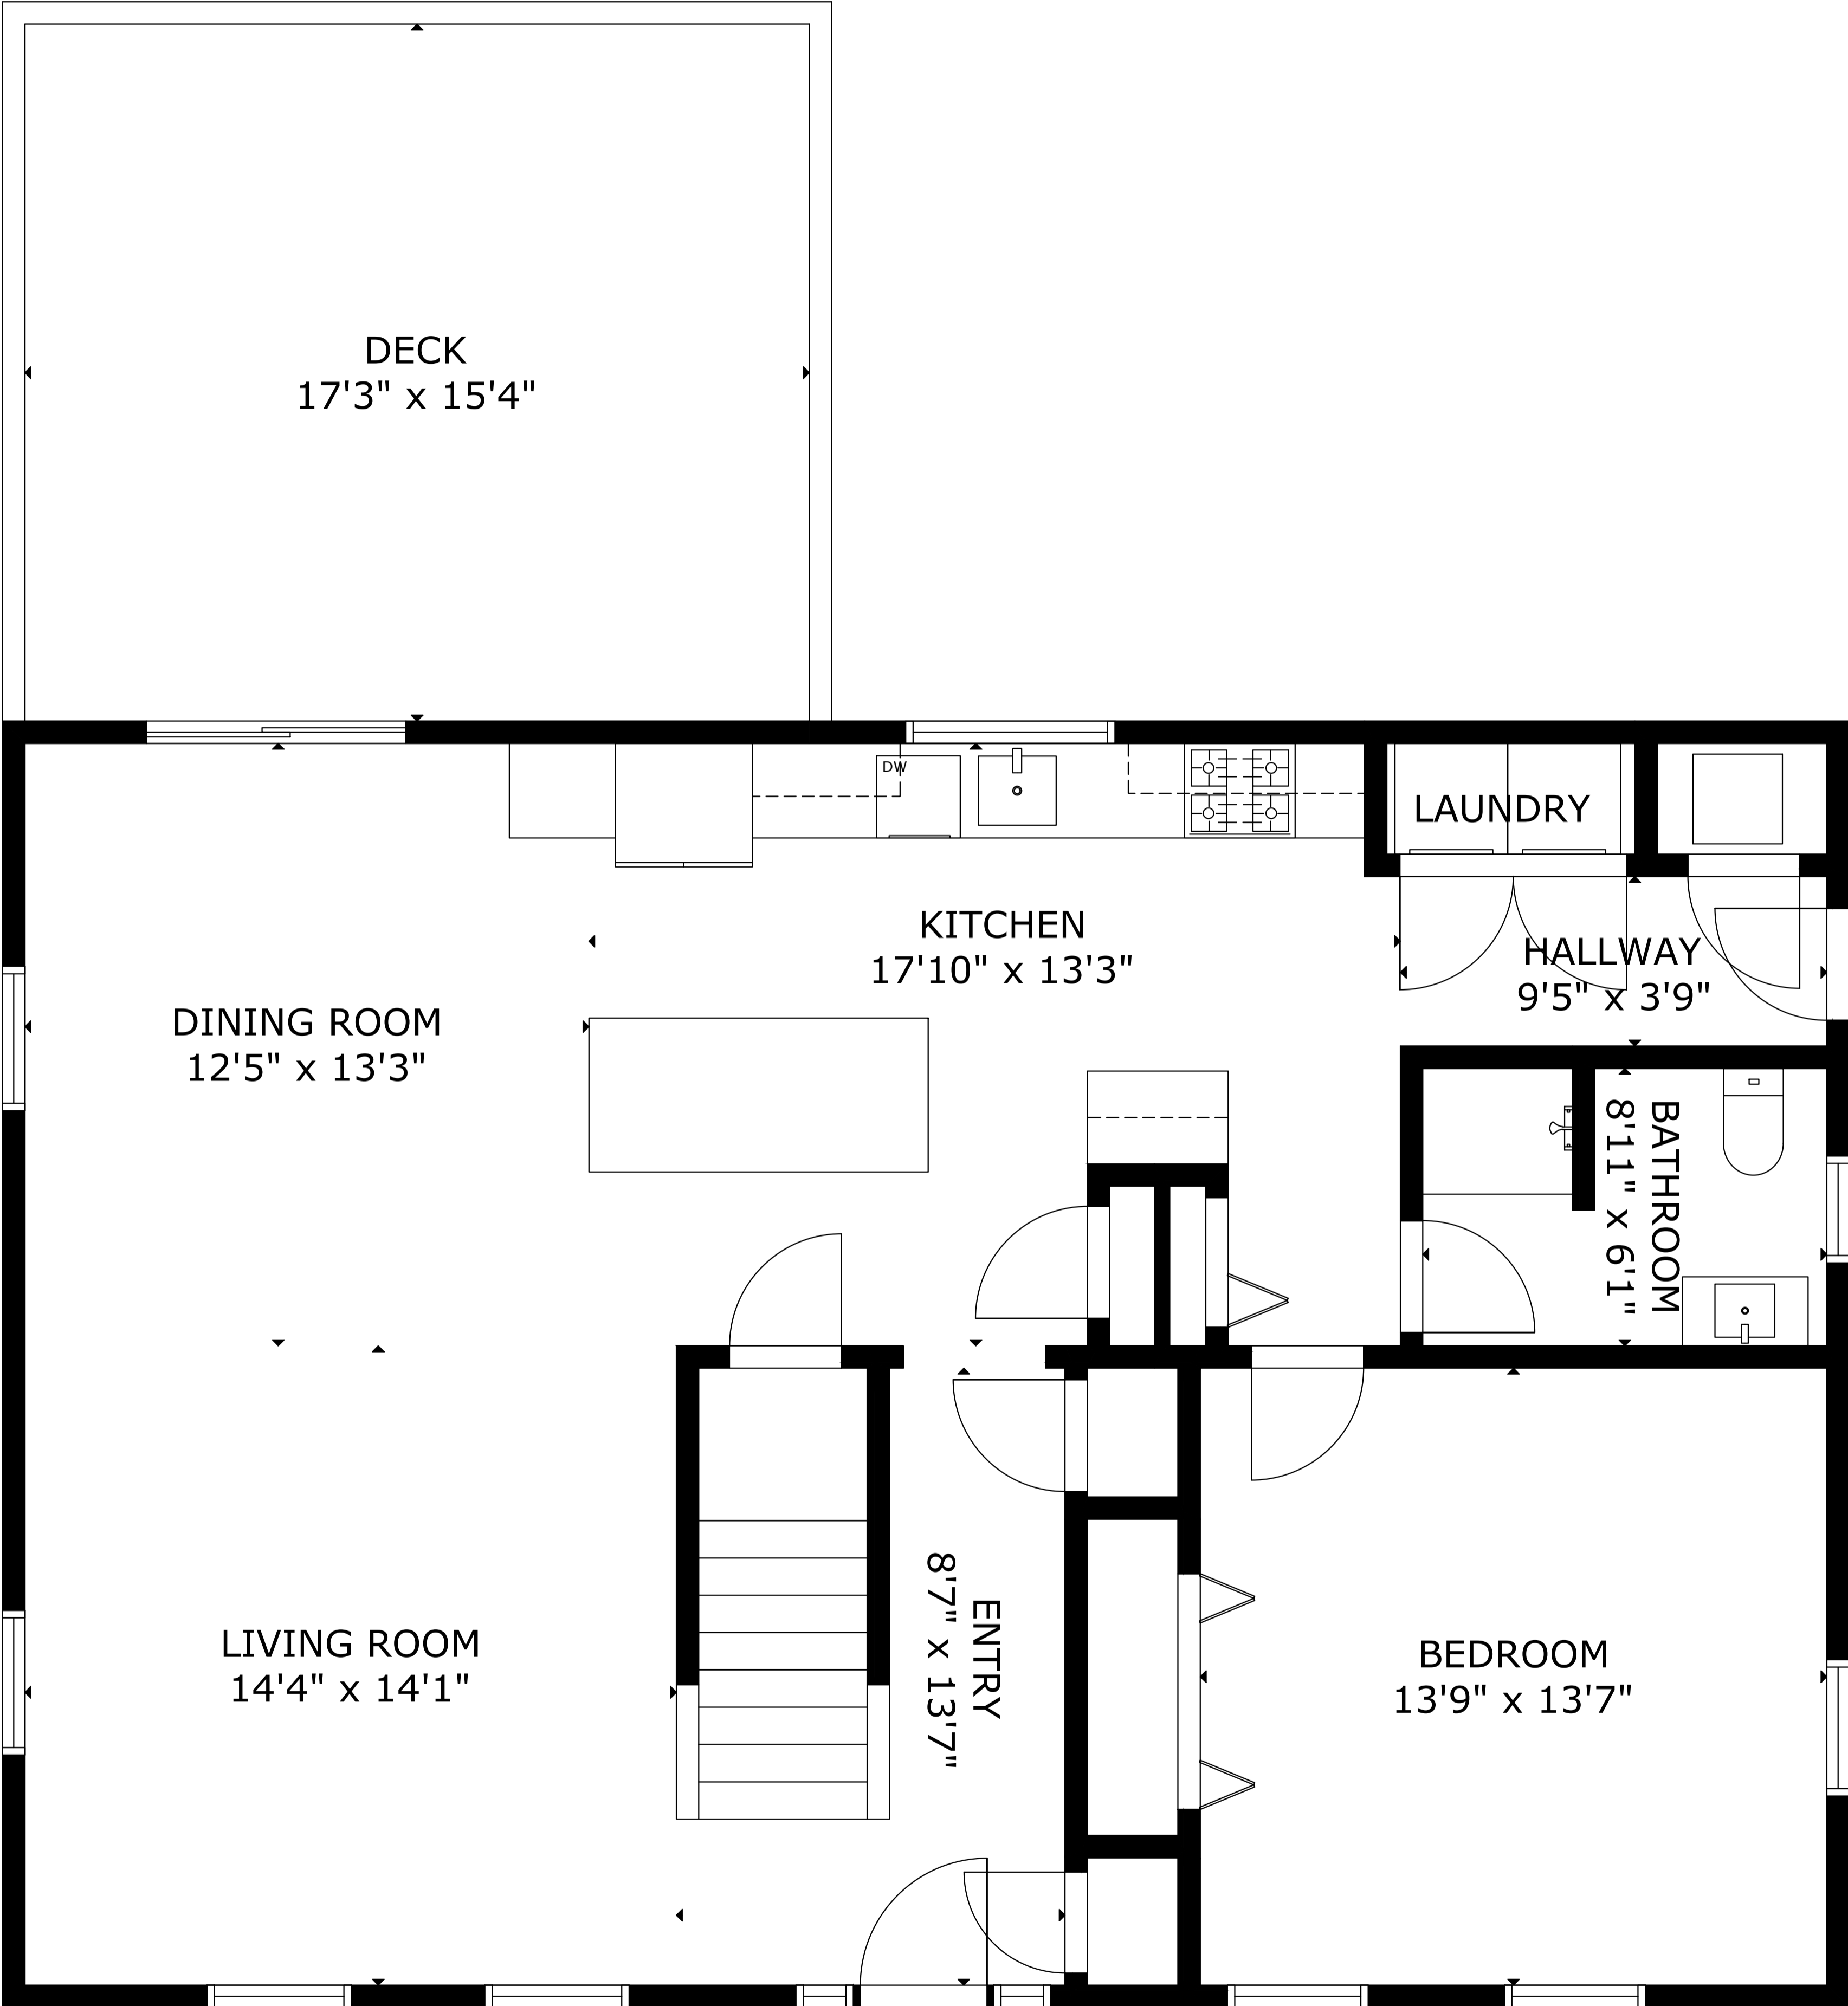

21 Debbie Lane Mashpee

GROSS INTERNAL AREA
TOTAL: 2,822 sq.ft

FLOOR 1: 1,081 sq.ft, FLOOR 2: 1,091 sq.ft, FLOOR 3: 650 sq.ft

EXCLUDED AREAS: DECK: 528 sq.ft

SIZE AND DIMENSIONS ARE APPROXIMATE, ACTUAL MAY VARY