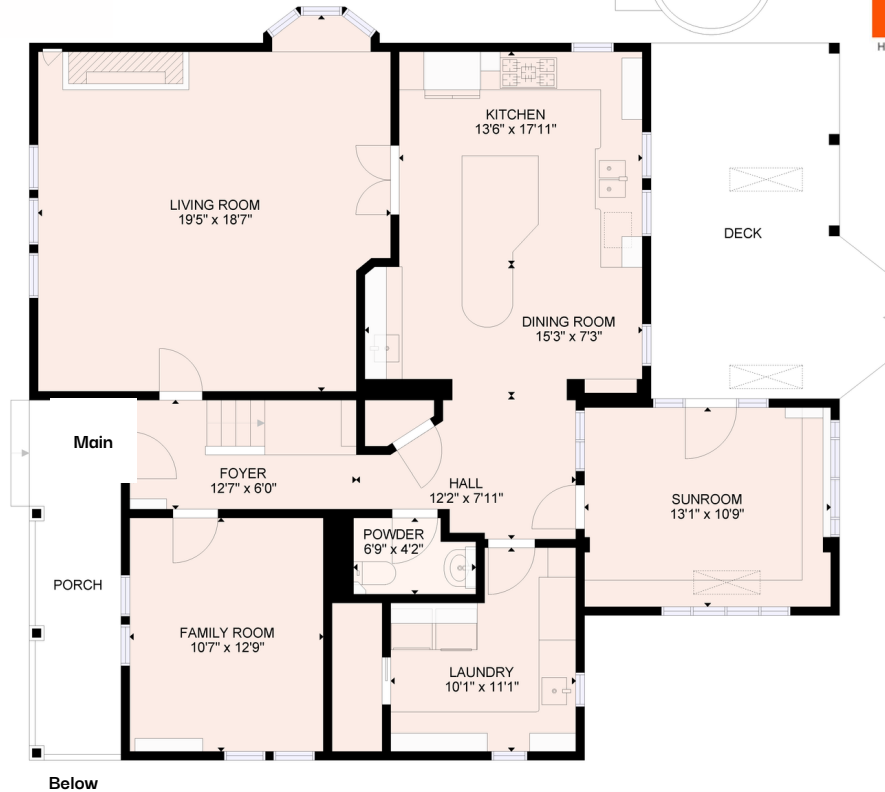

34884 Clayburn Road

HARDYTEAM.CA | INFO@HARDYTEAM.CA

**Gross Internal Area**

Below 1395 sq.ft

Main 947 sq.ft

**Total 2342 sq.ft**

Porch 96 sq.ft

Deck 229 sq.ft

Exterior Suite 486