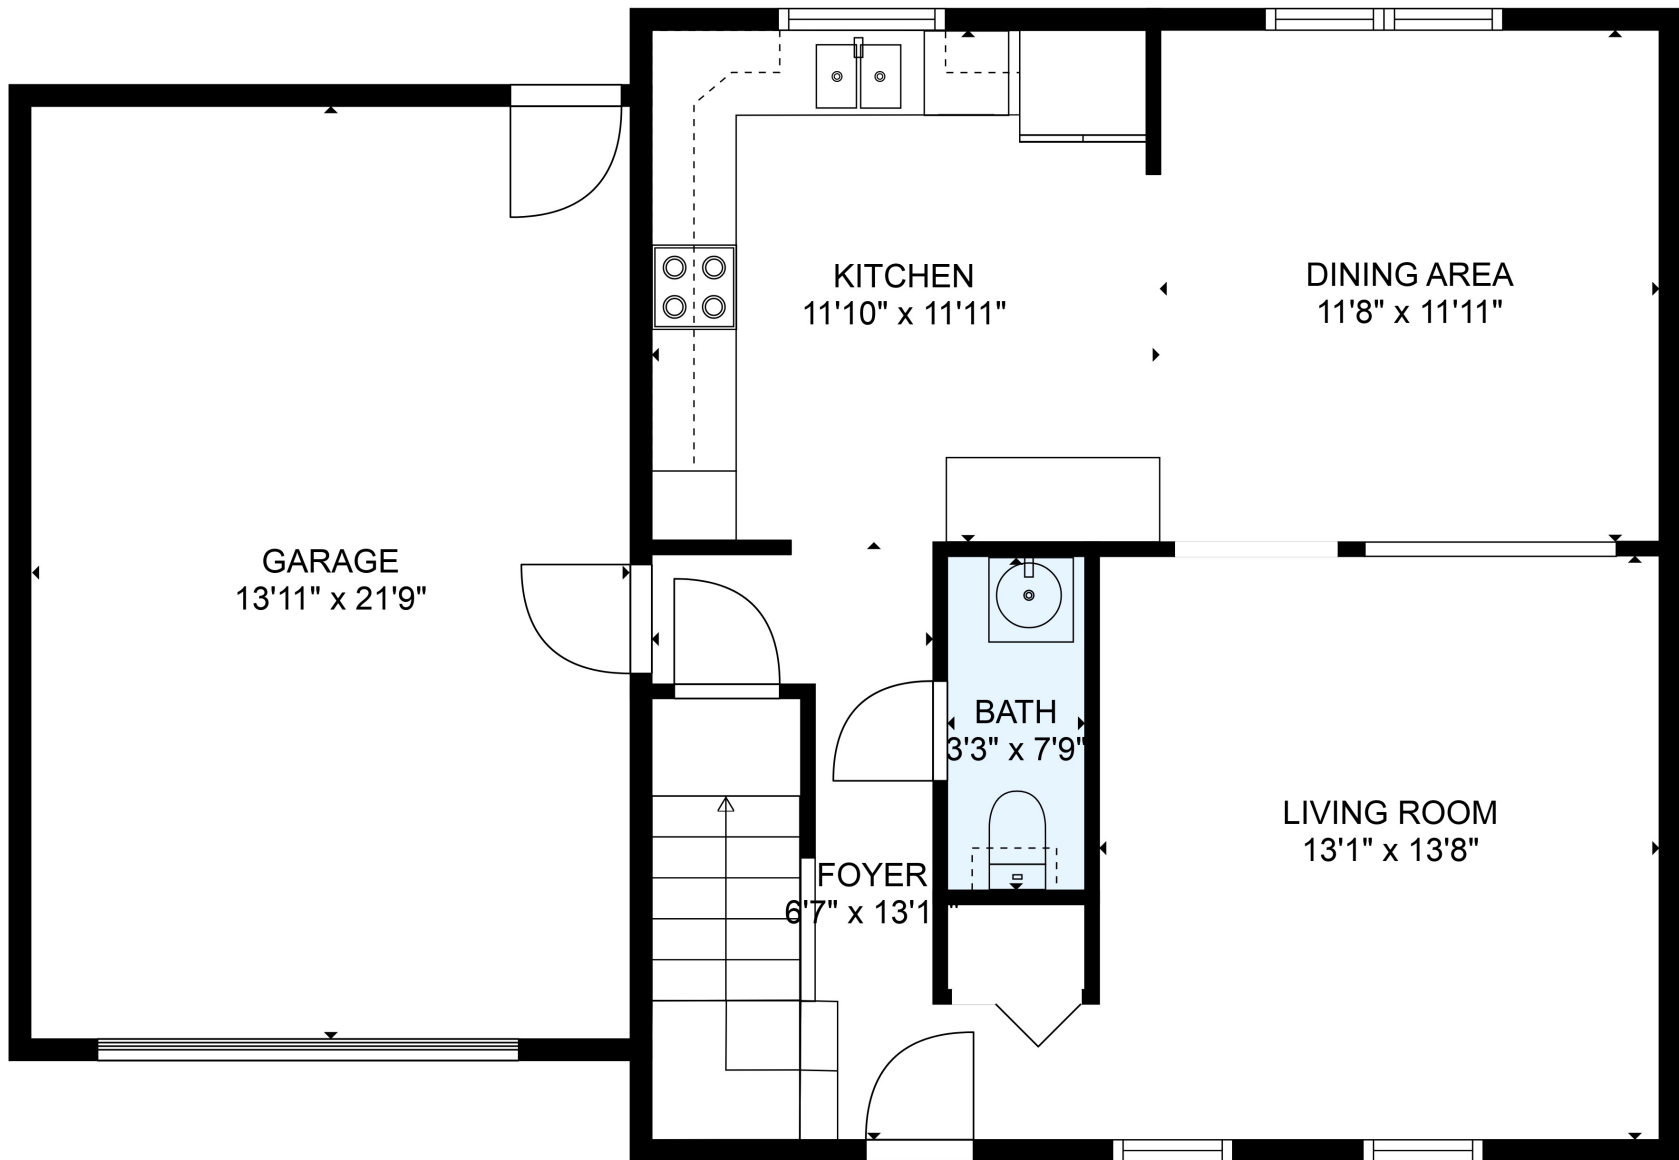

FLOOR 1

FLOOR 2

TOTAL: 1248 sq. ft
 FLOOR 1: 609 sq. ft, FLOOR 2: 639 sq. ft
 EXCLUDED AREAS: GARAGE: 305 sq. ft

MEASUREMENTS ARE DEEMED RELIABLE BUT ARE NOT GUARANTEED.

TOTAL: 1248 sq. ft
FLOOR 1: 609 sq. ft, FLOOR 2: 639 sq. ft
EXCLUDED AREAS: GARAGE: 305 sq. ft

MEASUREMENTS ARE DEEMED RELIABLE BUT ARE NOT GUARANTEED.

TOTAL: 1248 sq. ft

FLOOR 1: 609 sq. ft, FLOOR 2: 639 sq. ft

EXCLUDED AREAS: GARAGE: 305 sq. ft

MEASUREMENTS ARE DEEMED RELIABLE BUT ARE NOT GUARANTEED.