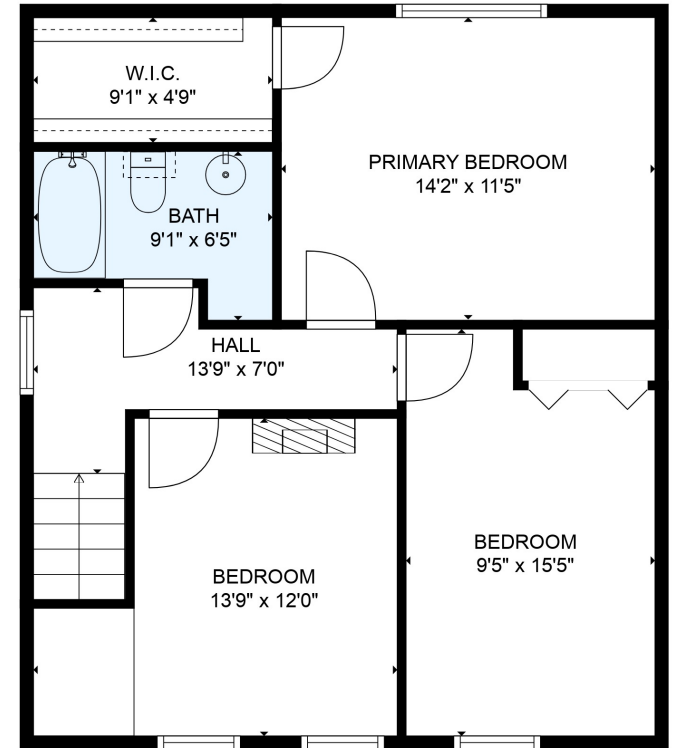

FLOOR 1

FLOOR 2

TOTAL: 1248 sq. ft
 FLOOR 1: 609 sq. ft, FLOOR 2: 639 sq. ft
 EXCLUDED AREAS: GARAGE: 305 sq. ft

MEASUREMENTS ARE DEEMED RELIABLE BUT ARE NOT GUARANTEED.

TOTAL: 1248 sq. ft
FLOOR 1: 609 sq. ft, FLOOR 2: 639 sq. ft
EXCLUDED AREAS: GARAGE: 305 sq. ft

MEASUREMENTS ARE DEEMED RELIABLE BUT ARE NOT GUARANTEED.

TOTAL: 1248 sq. ft

FLOOR 1: 609 sq. ft, FLOOR 2: 639 sq. ft

EXCLUDED AREAS: GARAGE: 305 sq. ft

MEASUREMENTS ARE DEEMED RELIABLE BUT ARE NOT GUARANTEED.