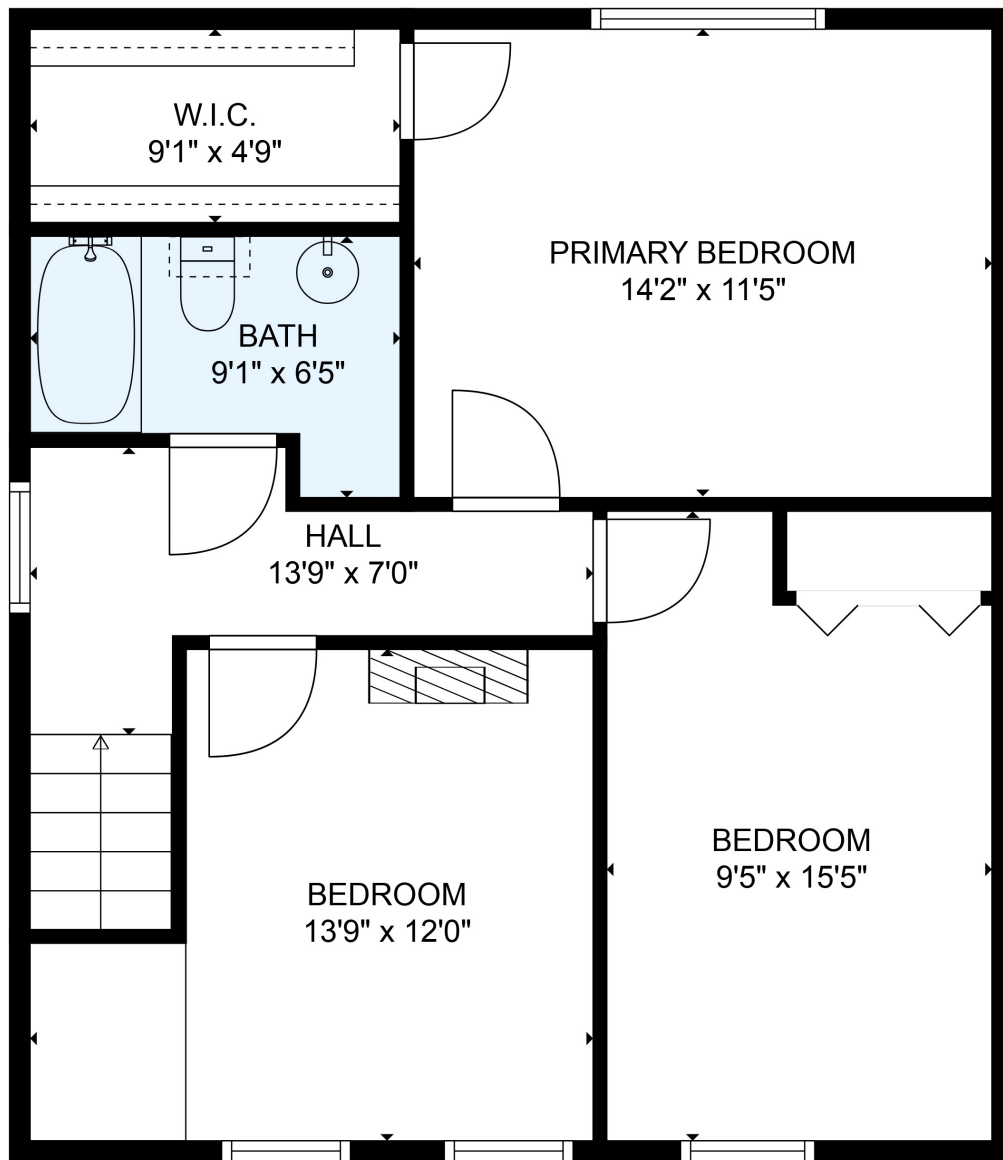

FLOOR 1

FLOOR 2

TOTAL: 1248 sq. ft
 FLOOR 1: 609 sq. ft, FLOOR 2: 639 sq. ft
 EXCLUDED AREAS: GARAGE: 305 sq. ft

MEASUREMENTS ARE DEEMED RELIABLE BUT ARE NOT GUARANTEED.

TOTAL: 1248 sq. ft
FLOOR 1: 609 sq. ft, FLOOR 2: 639 sq. ft
EXCLUDED AREAS: GARAGE: 305 sq. ft

MEASUREMENTS ARE DEEMED RELIABLE BUT ARE NOT GUARANTEED.

TOTAL: 1248 sq. ft

FLOOR 1: 609 sq. ft, FLOOR 2: 639 sq. ft

EXCLUDED AREAS: GARAGE: 305 sq. ft

MEASUREMENTS ARE DEEMED RELIABLE BUT ARE NOT GUARANTEED.