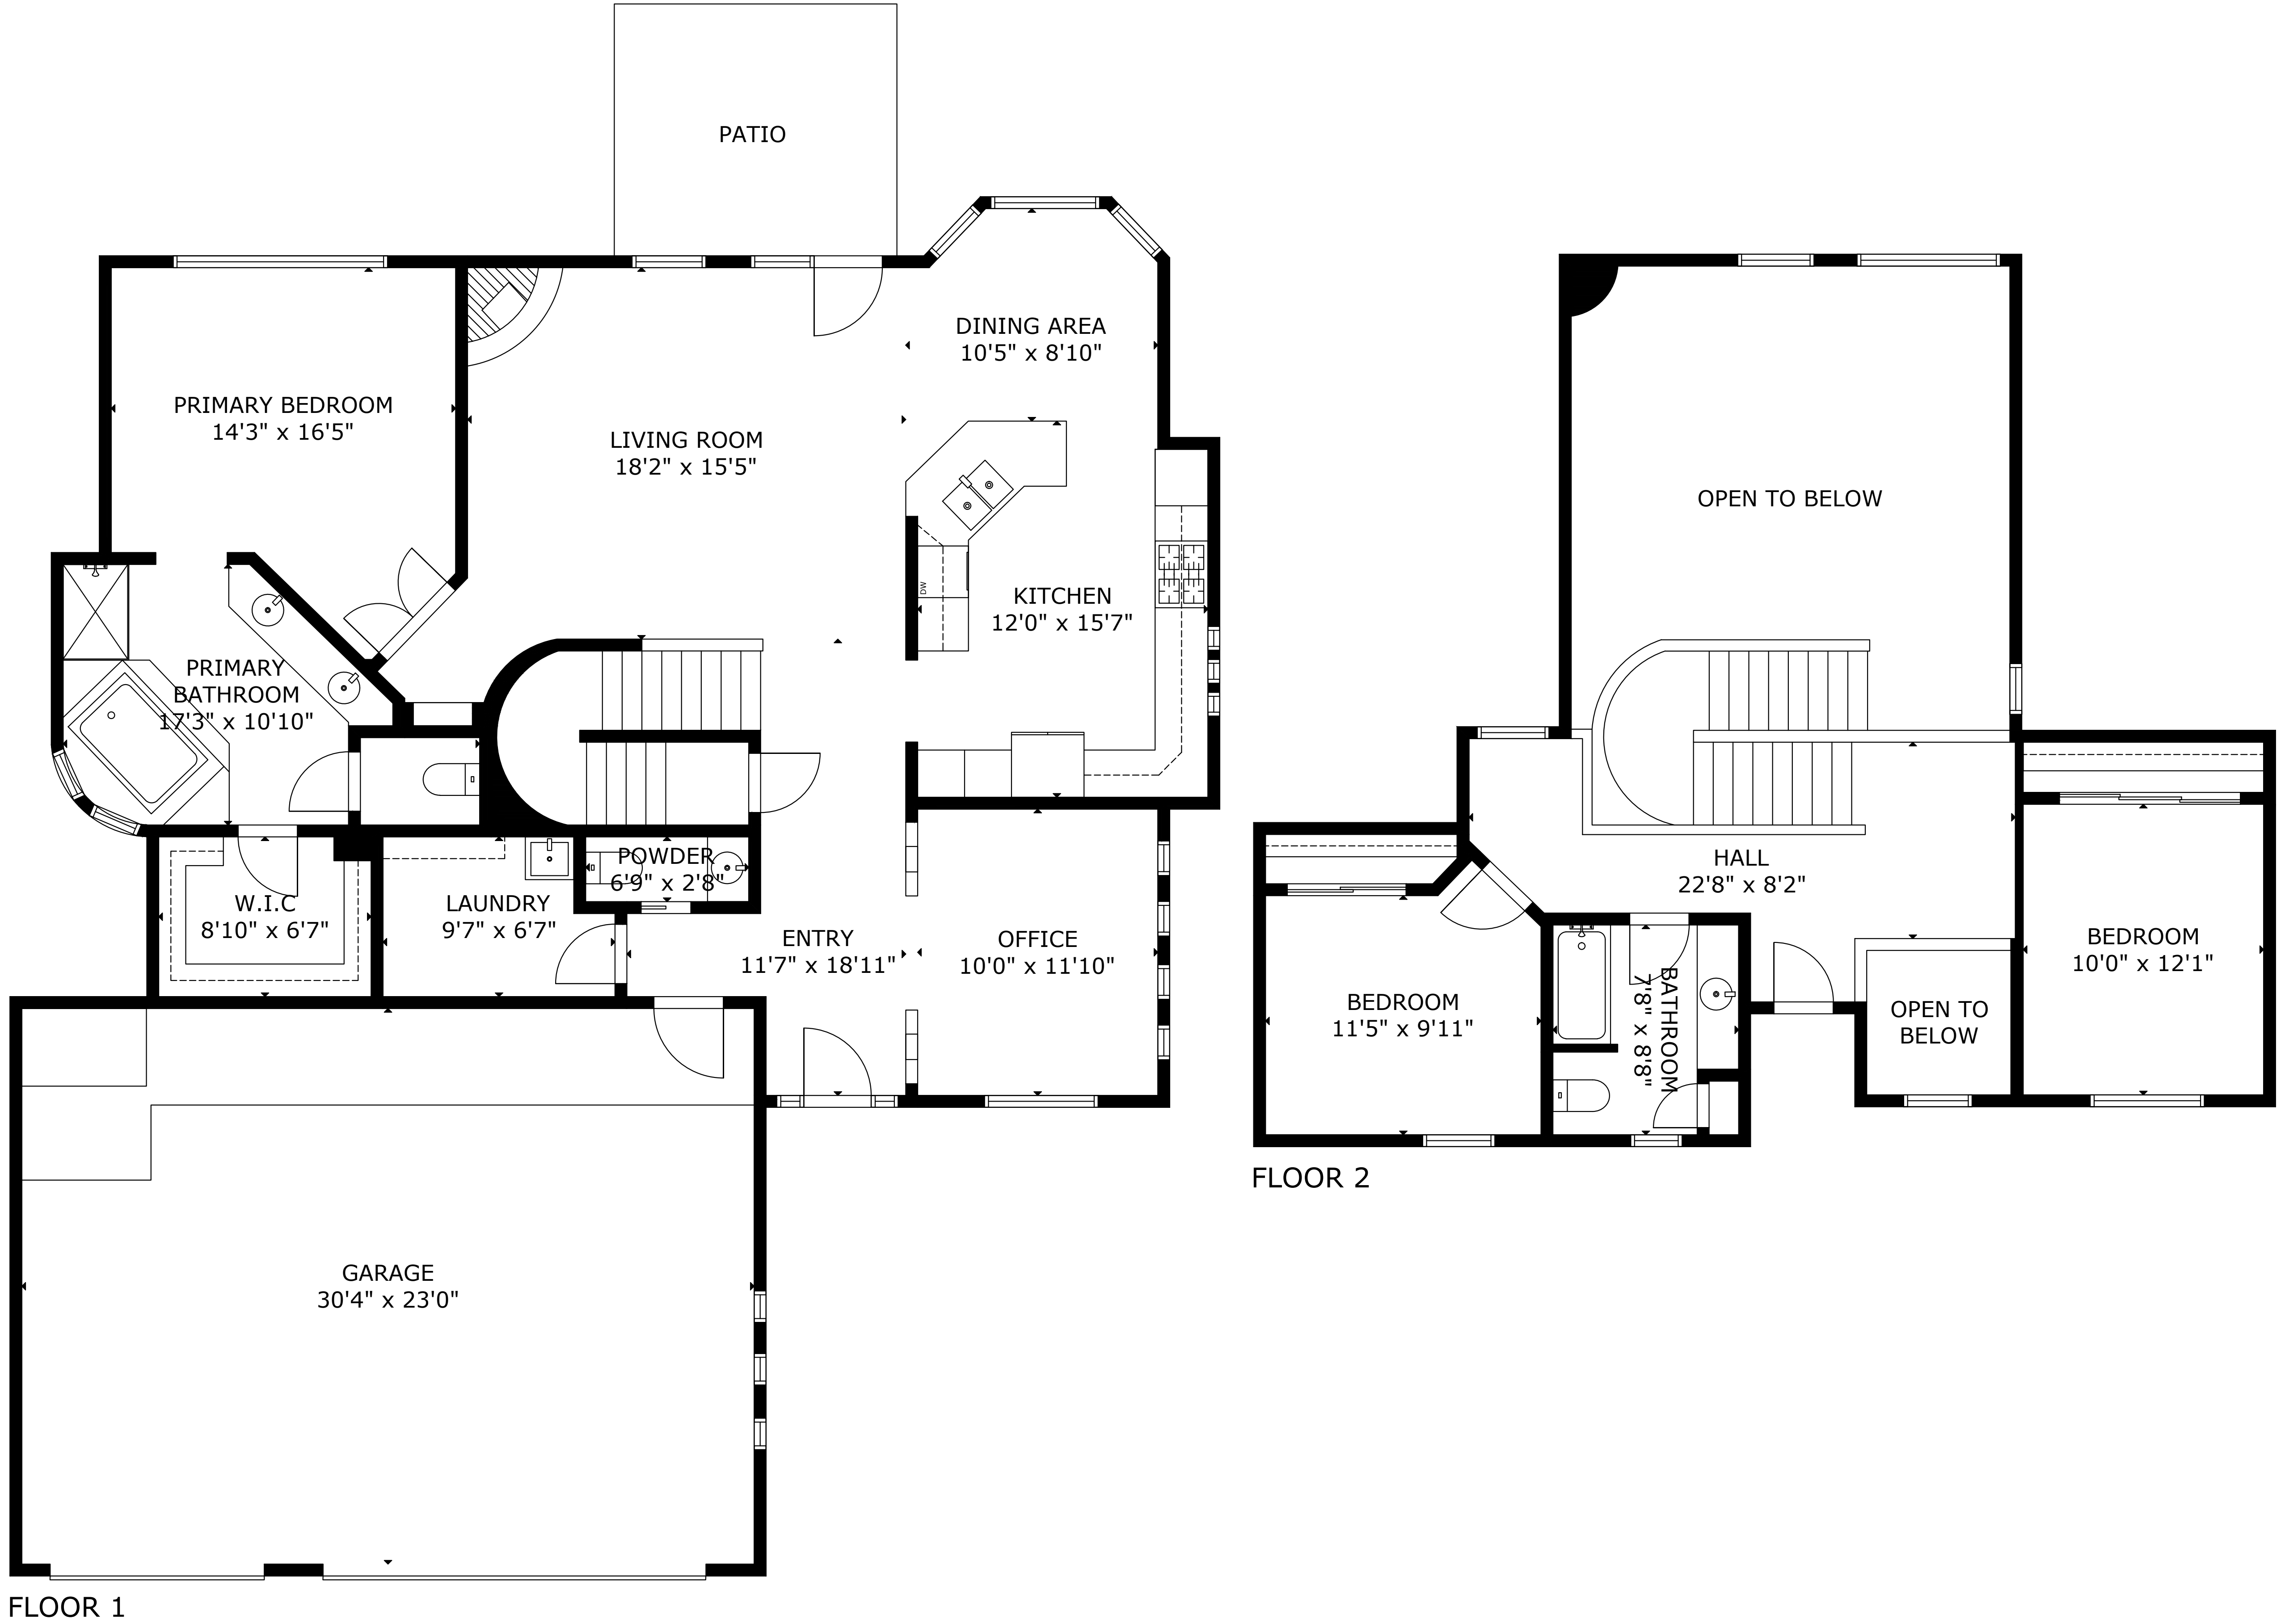

4427 Red Tail Court NW

GROSS EXTERNAL AREA
 TOTAL: 2,211 sq ft
 FLOOR 1: 1,512 sq ft, FLOOR 2: 699 sq ft
 EXCLUDED AREAS: GARAGE: 699 sq ft

SIZE AND DIMENSIONS ARE APPROXIMATE, ACTUAL MAY VARY