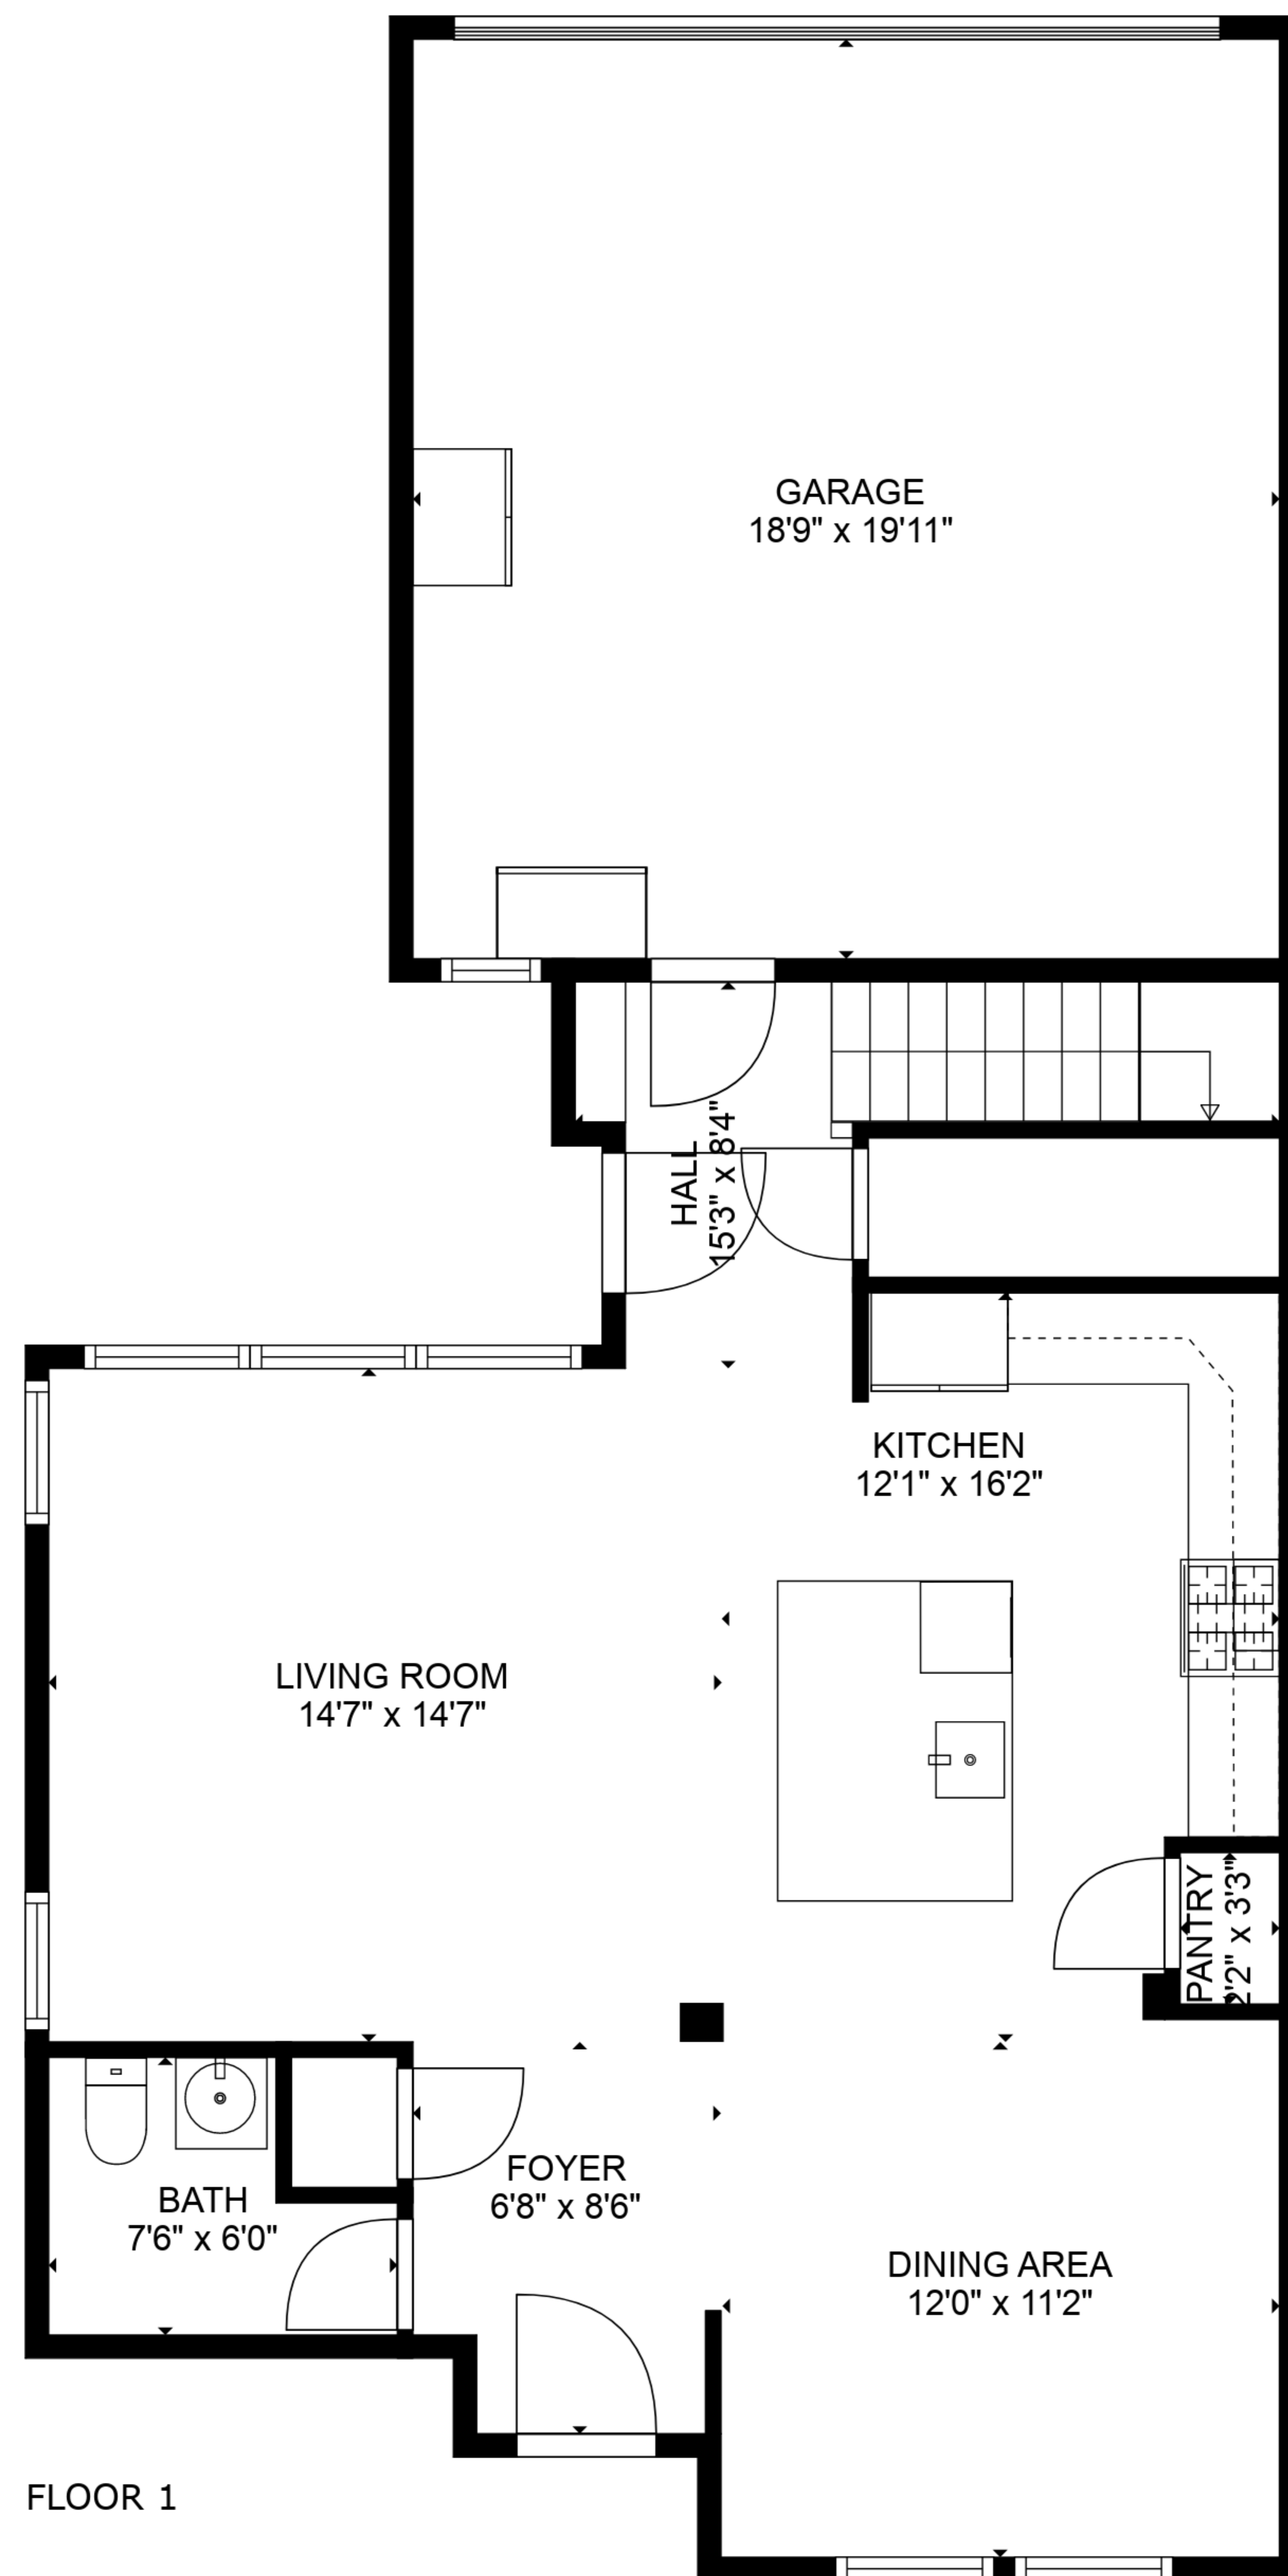

TOTAL: 1620 sq. ft  
 FLOOR 1: 748 sq. ft, FLOOR 2: 872 sq. ft  
 EXCLUDED AREAS: GARAGE: 372 sq. ft, ELECTRICAL ROOM: 22 sq. ft

TOTAL: 1620 sq. ft  
 FLOOR 1: 748 sq. ft, FLOOR 2: 872 sq. ft  
 EXCLUDED AREAS: GARAGE: 372 sq. ft, ELECTRICAL ROOM: 22 sq. ft

TOTAL: 1620 sq. ft  
 FLOOR 1: 748 sq. ft, FLOOR 2: 872 sq. ft  
 EXCLUDED AREAS: GARAGE: 372 sq. ft, ELECTRICAL ROOM: 22 sq. ft