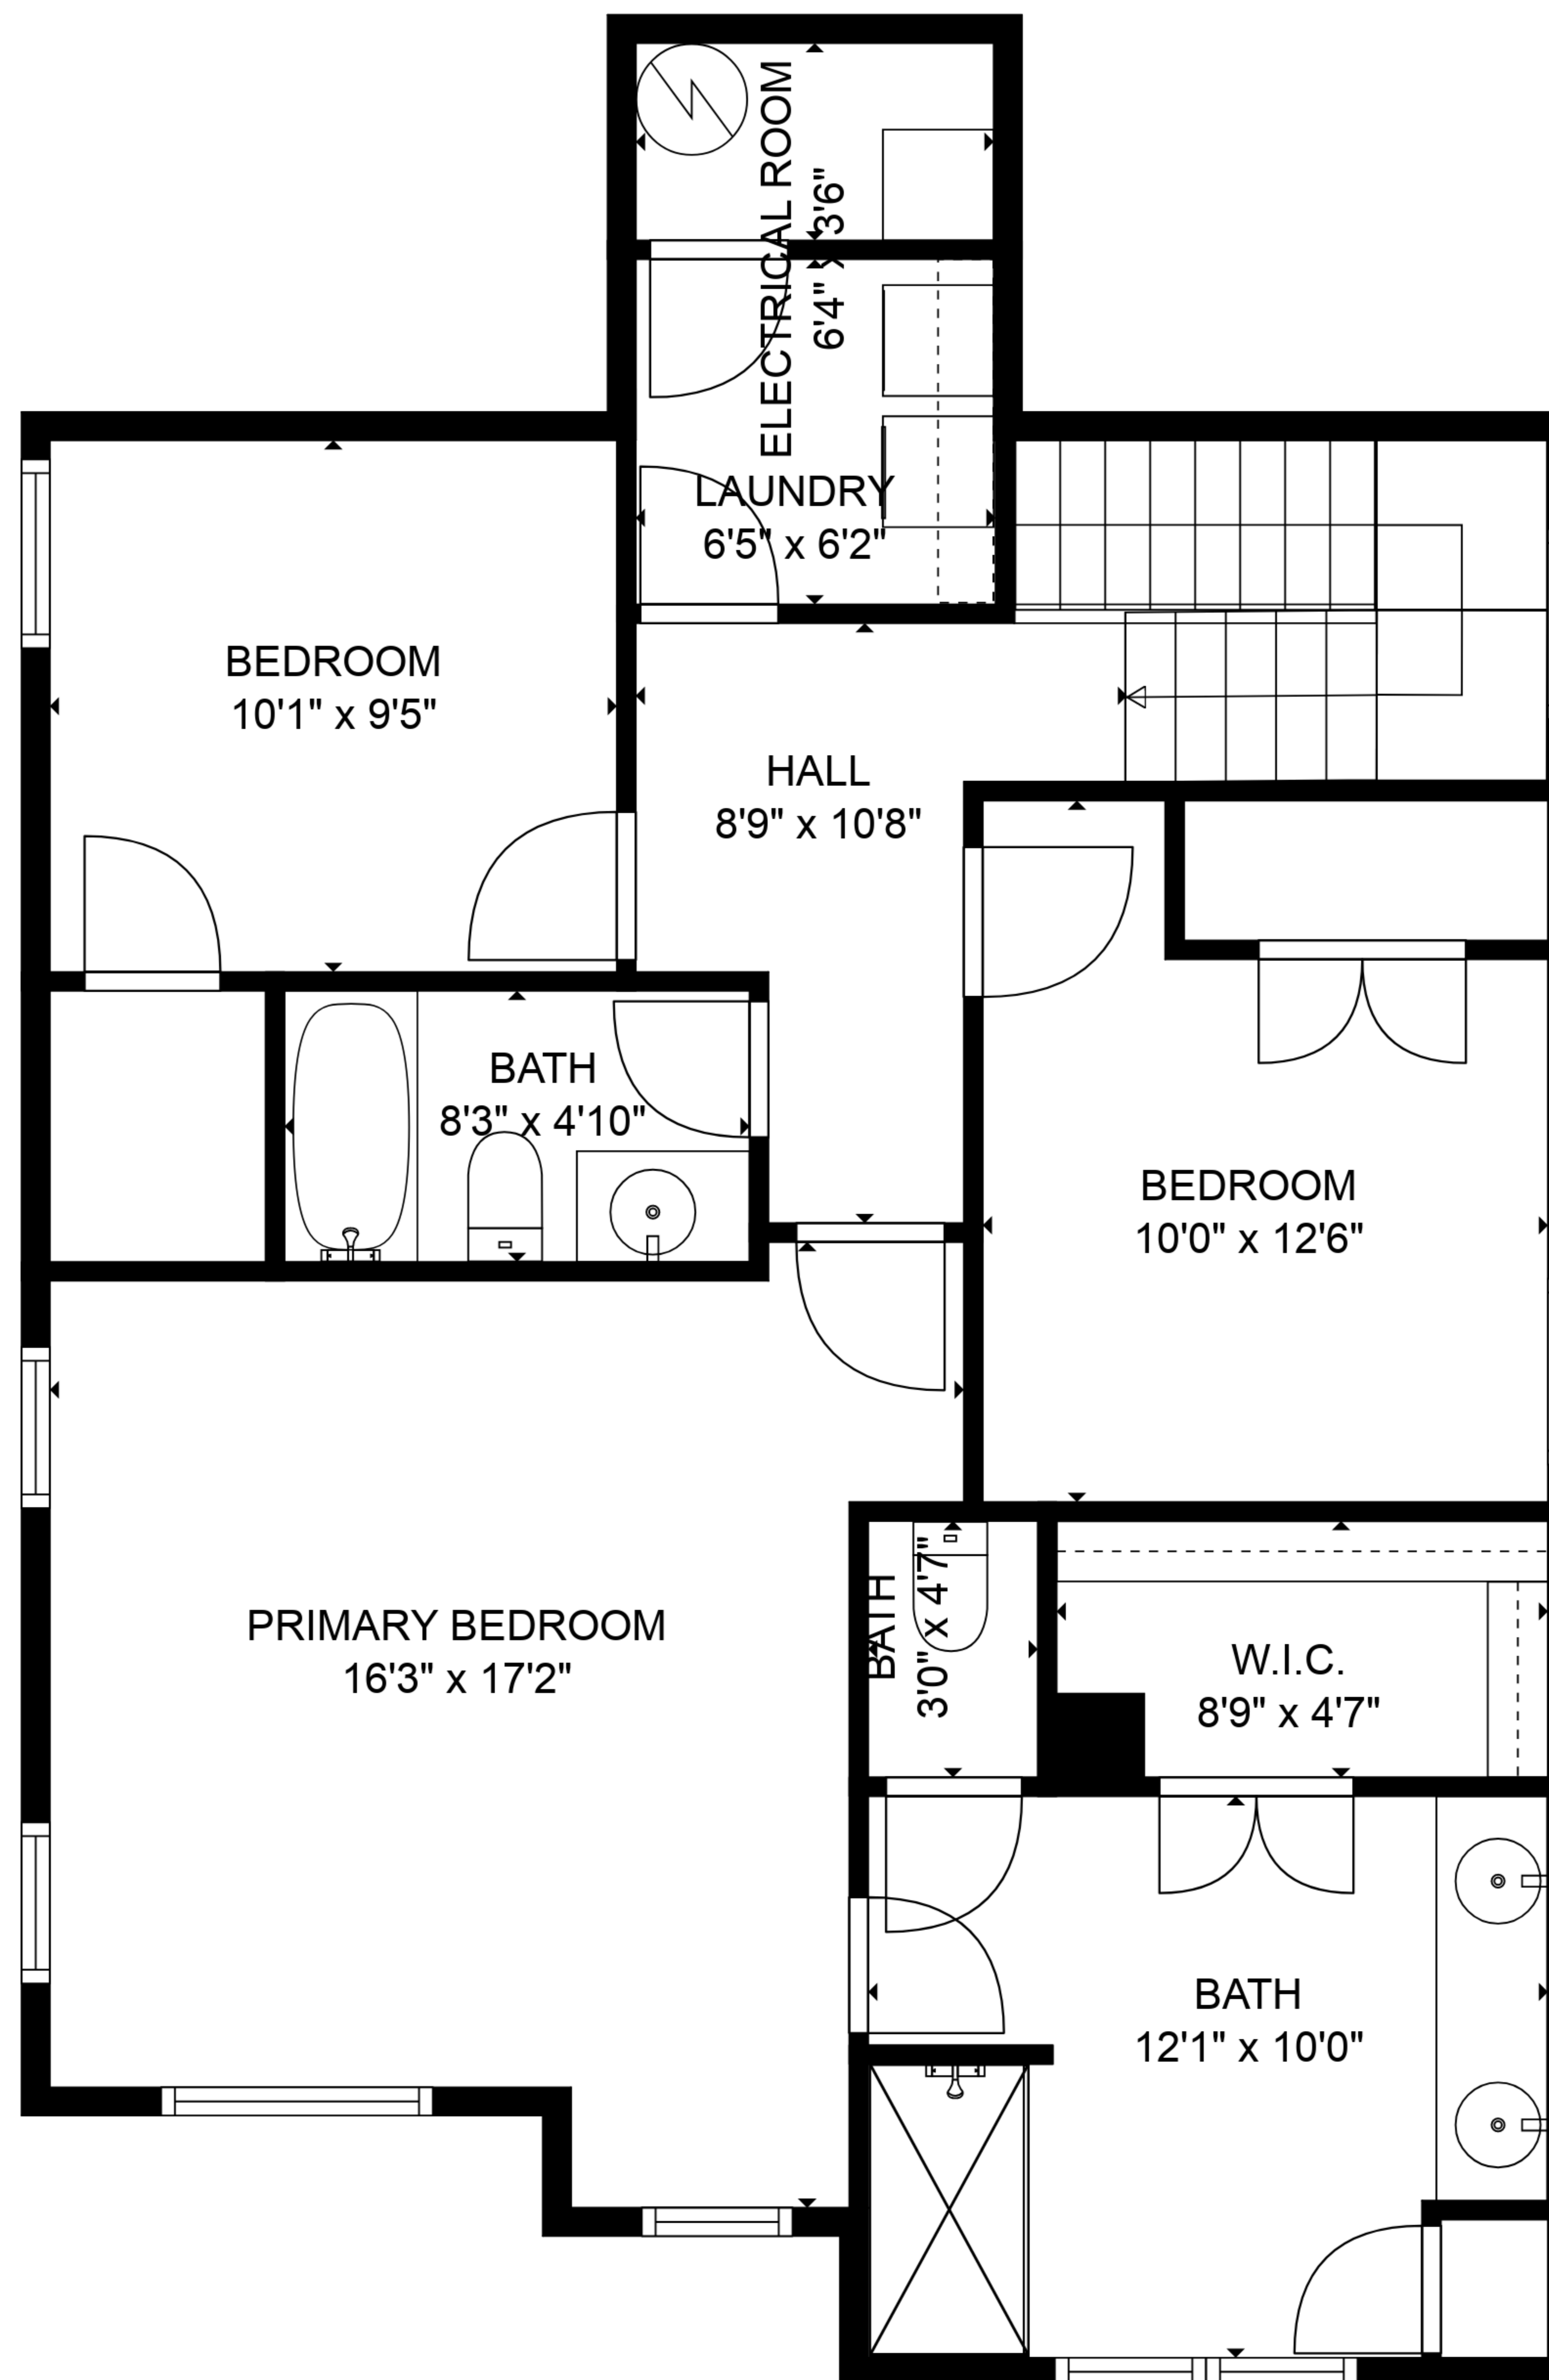

TOTAL: 1620 sq. ft  
 FLOOR 1: 748 sq. ft, FLOOR 2: 872 sq. ft  
 EXCLUDED AREAS: GARAGE: 372 sq. ft, ELECTRICAL ROOM: 22 sq. ft

TOTAL: 1620 sq. ft  
 FLOOR 1: 748 sq. ft, FLOOR 2: 872 sq. ft  
 EXCLUDED AREAS: GARAGE: 372 sq. ft, ELECTRICAL ROOM: 22 sq. ft

TOTAL: 1620 sq. ft  
 FLOOR 1: 748 sq. ft, FLOOR 2: 872 sq. ft  
 EXCLUDED AREAS: GARAGE: 372 sq. ft, ELECTRICAL ROOM: 22 sq. ft