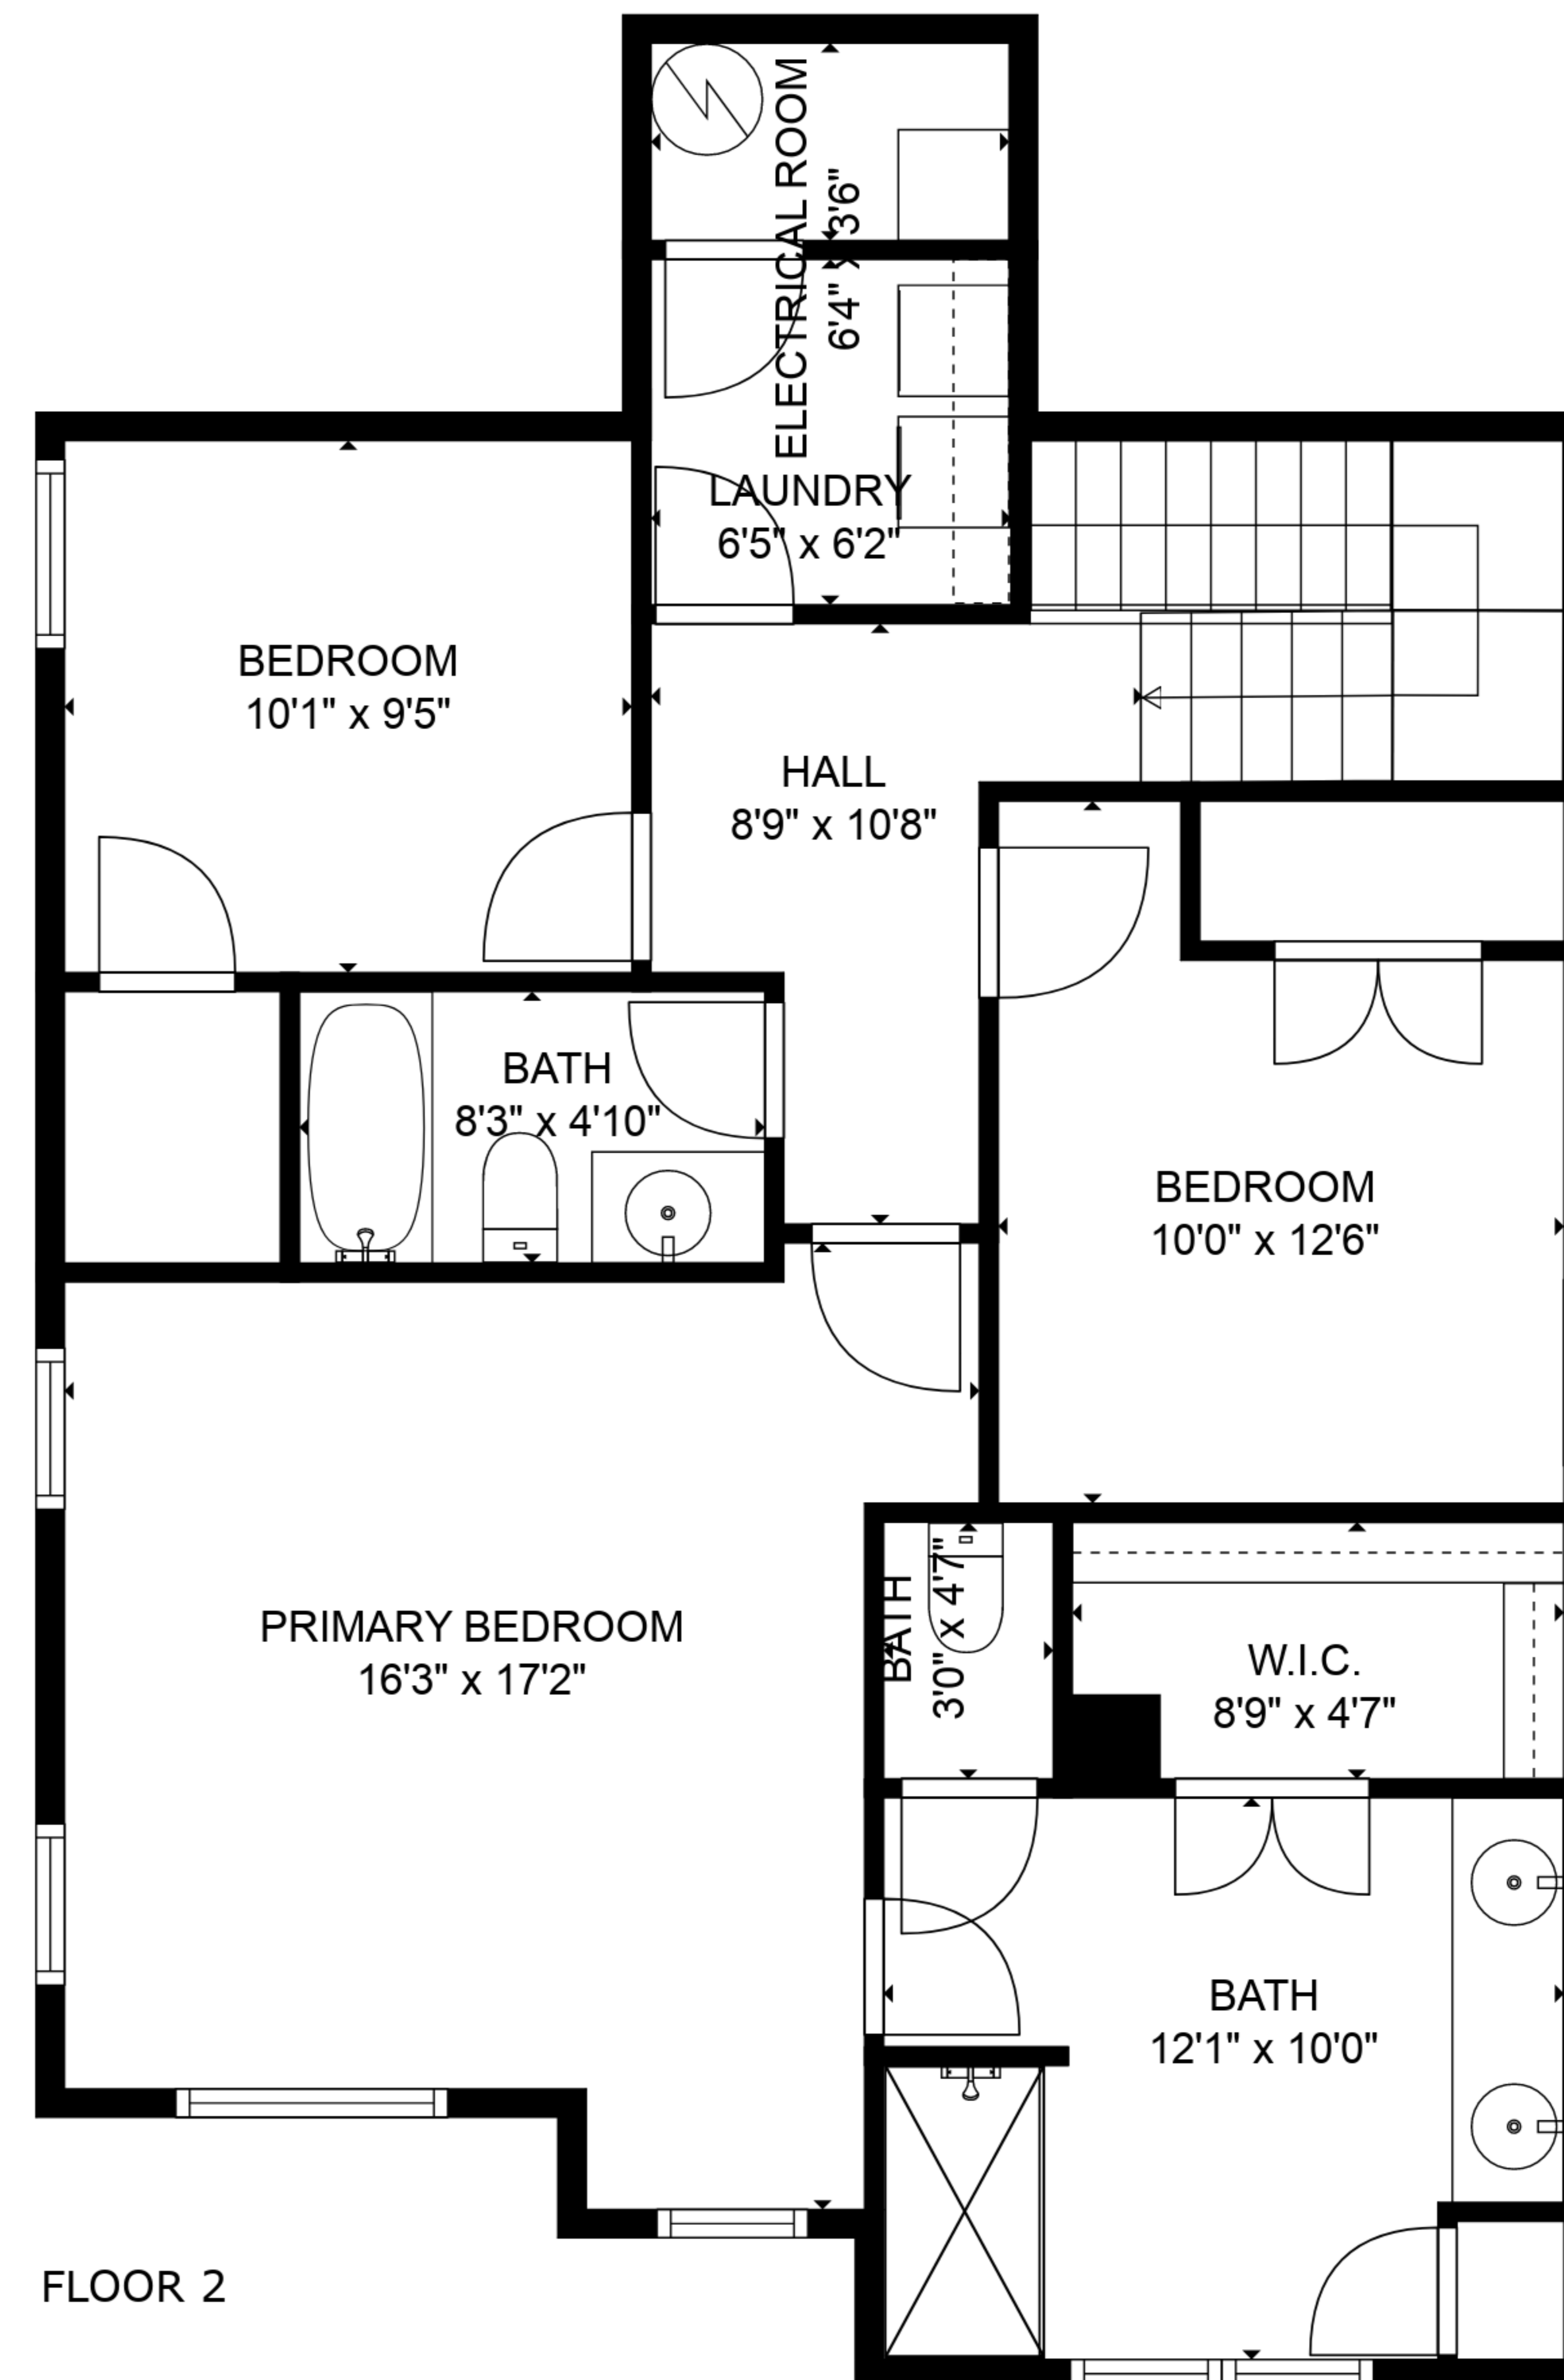

TOTAL: 1620 sq. ft  
 FLOOR 1: 748 sq. ft, FLOOR 2: 872 sq. ft  
 EXCLUDED AREAS: GARAGE: 372 sq. ft, ELECTRICAL ROOM: 22 sq. ft

TOTAL: 1620 sq. ft  
 FLOOR 1: 748 sq. ft, FLOOR 2: 872 sq. ft  
 EXCLUDED AREAS: GARAGE: 372 sq. ft, ELECTRICAL ROOM: 22 sq. ft

TOTAL: 1620 sq. ft  
 FLOOR 1: 748 sq. ft, FLOOR 2: 872 sq. ft  
 EXCLUDED AREAS: GARAGE: 372 sq. ft, ELECTRICAL ROOM: 22 sq. ft