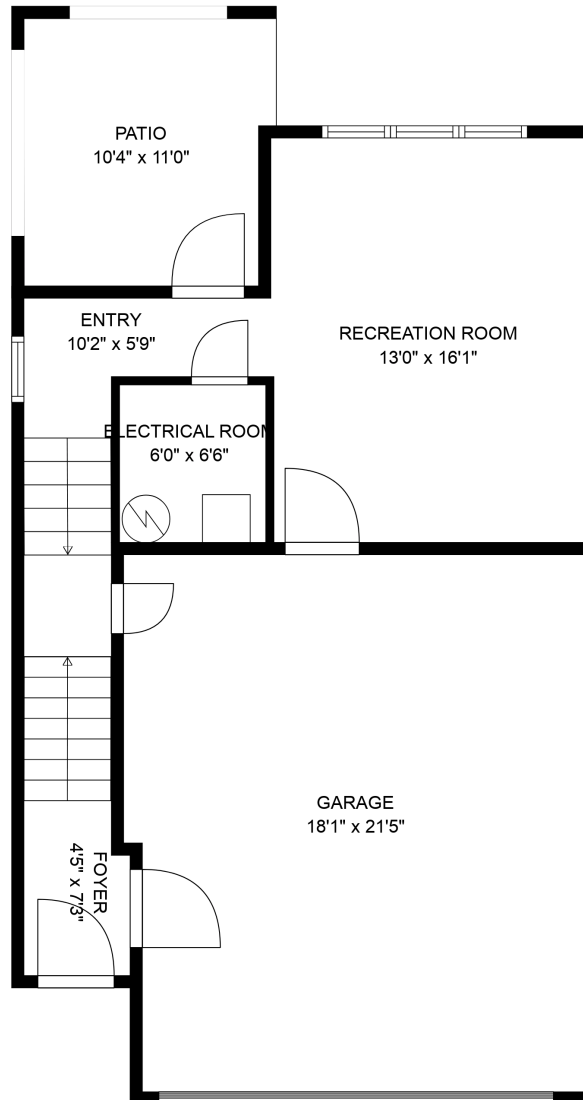

## Estimated Areas:

Below Main: 475 sq. ft

Main Floor: 794 sq. ft

Above Main: 742 sq. ft

**Total: 2011 Sq. Ft**

19-46570 Macken Ave

Alec Abbott  
(778) 996-5438  
alec@alecabbott.com

**Estimated Areas:**

Below Main: 475 sq. ft  
Main Floor: 794 sq. ft  
Above Main: 742 sq. ft  
**Total: 2011 Sq. Ft**