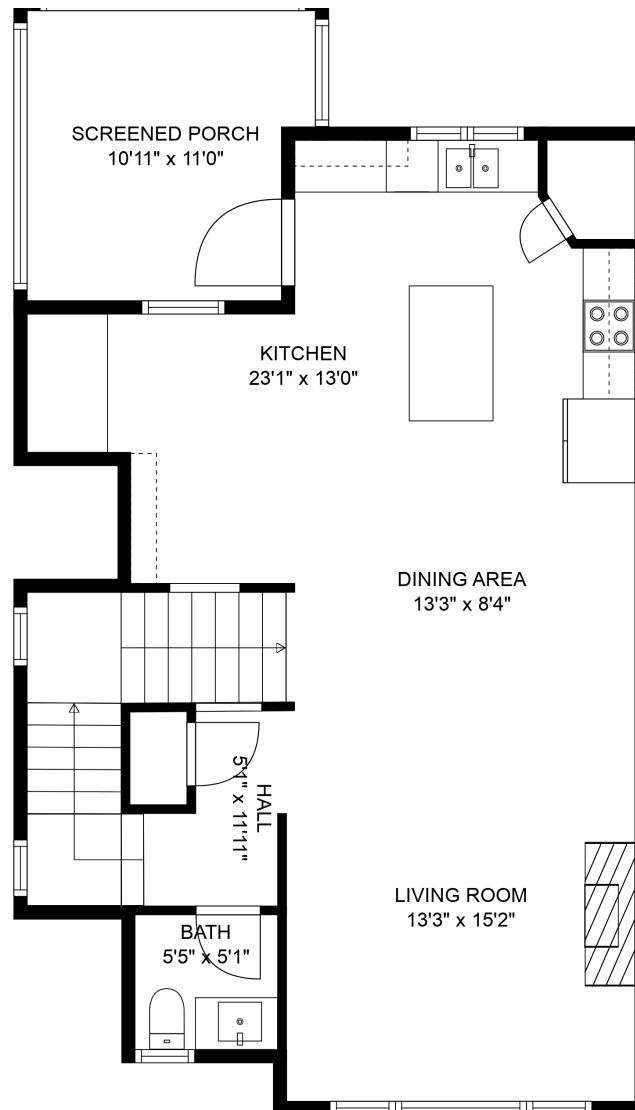

## Estimated Areas:

Below Main: 475 sq. ft

Main Floor: 794 sq. ft

Above Main: 742 sq. ft

**Total: 2011 Sq. Ft**

19-46570 Macken Ave

Alec Abbott  
(778) 996-5438  
alec@alecabbott.com

**Estimated Areas:**

Below Main: 475 sq. ft  
Main Floor: 794 sq. ft  
Above Main: 742 sq. ft  
**Total: 2011 Sq. Ft**