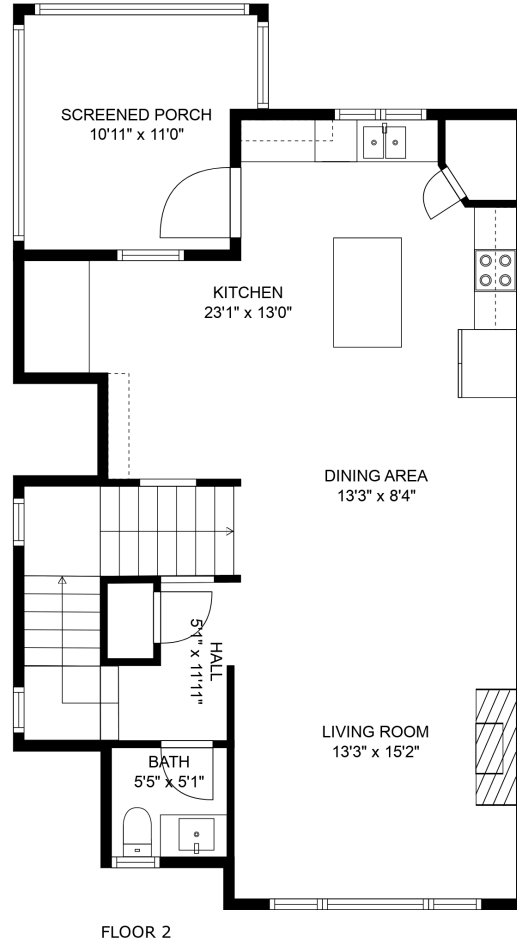

## Estimated Areas:

Below Main: 475 sq. ft

Main Floor: 794 sq. ft

Above Main: 742 sq. ft

**Total: 2011 Sq. Ft**

19-46570 Macken Ave

Alec Abbott  
(778) 996-5438  
alec@alecabbott.com

**Estimated Areas:**

Below Main: 475 sq. ft  
Main Floor: 794 sq. ft  
Above Main: 742 sq. ft  
**Total: 2011 Sq. Ft**