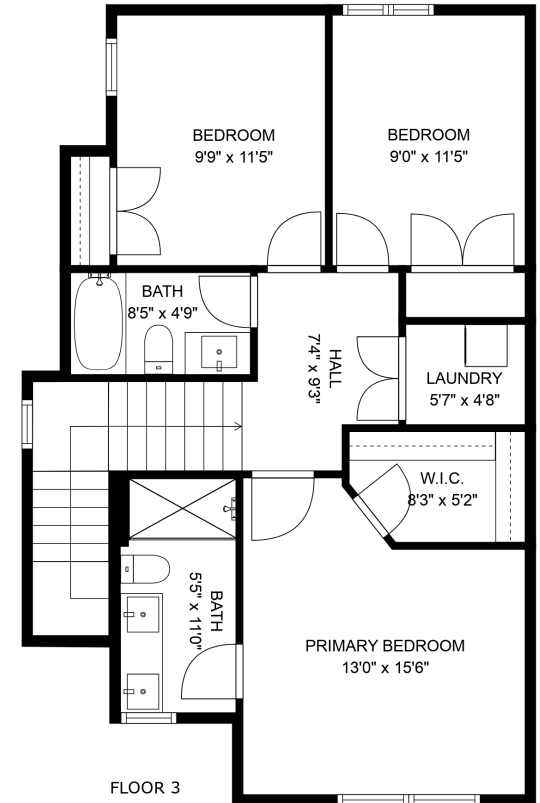

## Estimated Areas:

Below Main: 475 sq. ft

Main Floor: 794 sq. ft

Above Main: 742 sq. ft

**Total: 2011 Sq. Ft**

19-46570 Macken Ave

Alec Abbott  
(778) 996-5438  
alec@alecabbott.com

**Estimated Areas:**

Below Main: 475 sq. ft  
Main Floor: 794 sq. ft  
Above Main: 742 sq. ft  
**Total: 2011 Sq. Ft**