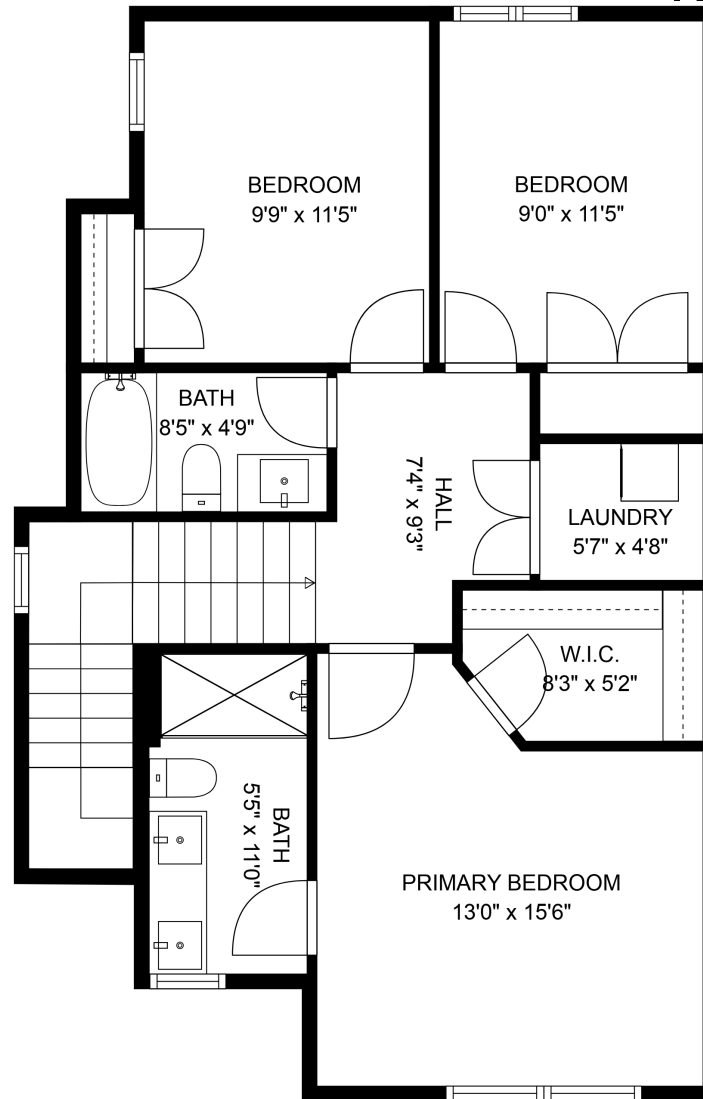

## Estimated Areas:

Below Main: 475 sq. ft

Main Floor: 794 sq. ft

Above Main: 742 sq. ft

**Total: 2011 Sq. Ft**

19-46570 Macken Ave

Alec Abbott  
(778) 996-5438  
alec@alecabbott.com

**Estimated Areas:**

Below Main: 475 sq. ft  
Main Floor: 794 sq. ft  
Above Main: 742 sq. ft  
**Total: 2011 Sq. Ft**