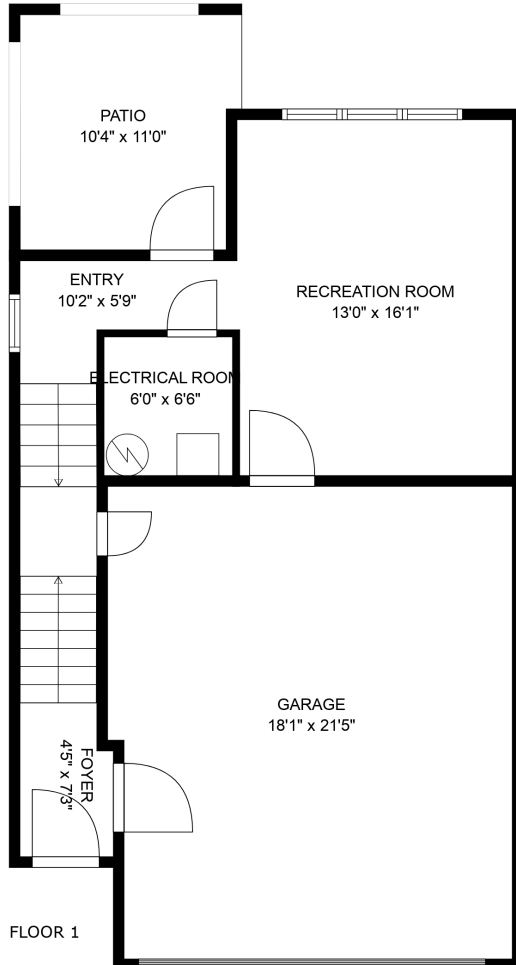

## Estimated Areas:

Below Main: 475 sq. ft

Main Floor: 794 sq. ft

Above Main: 742 sq. ft

**Total: 2011 Sq. Ft**

19-46570 Macken Ave

Alec Abbott  
(778) 996-5438  
alec@alecabbott.com

**Estimated Areas:**

Below Main: 475 sq. ft  
Main Floor: 794 sq. ft  
Above Main: 742 sq. ft  
**Total: 2011 Sq. Ft**