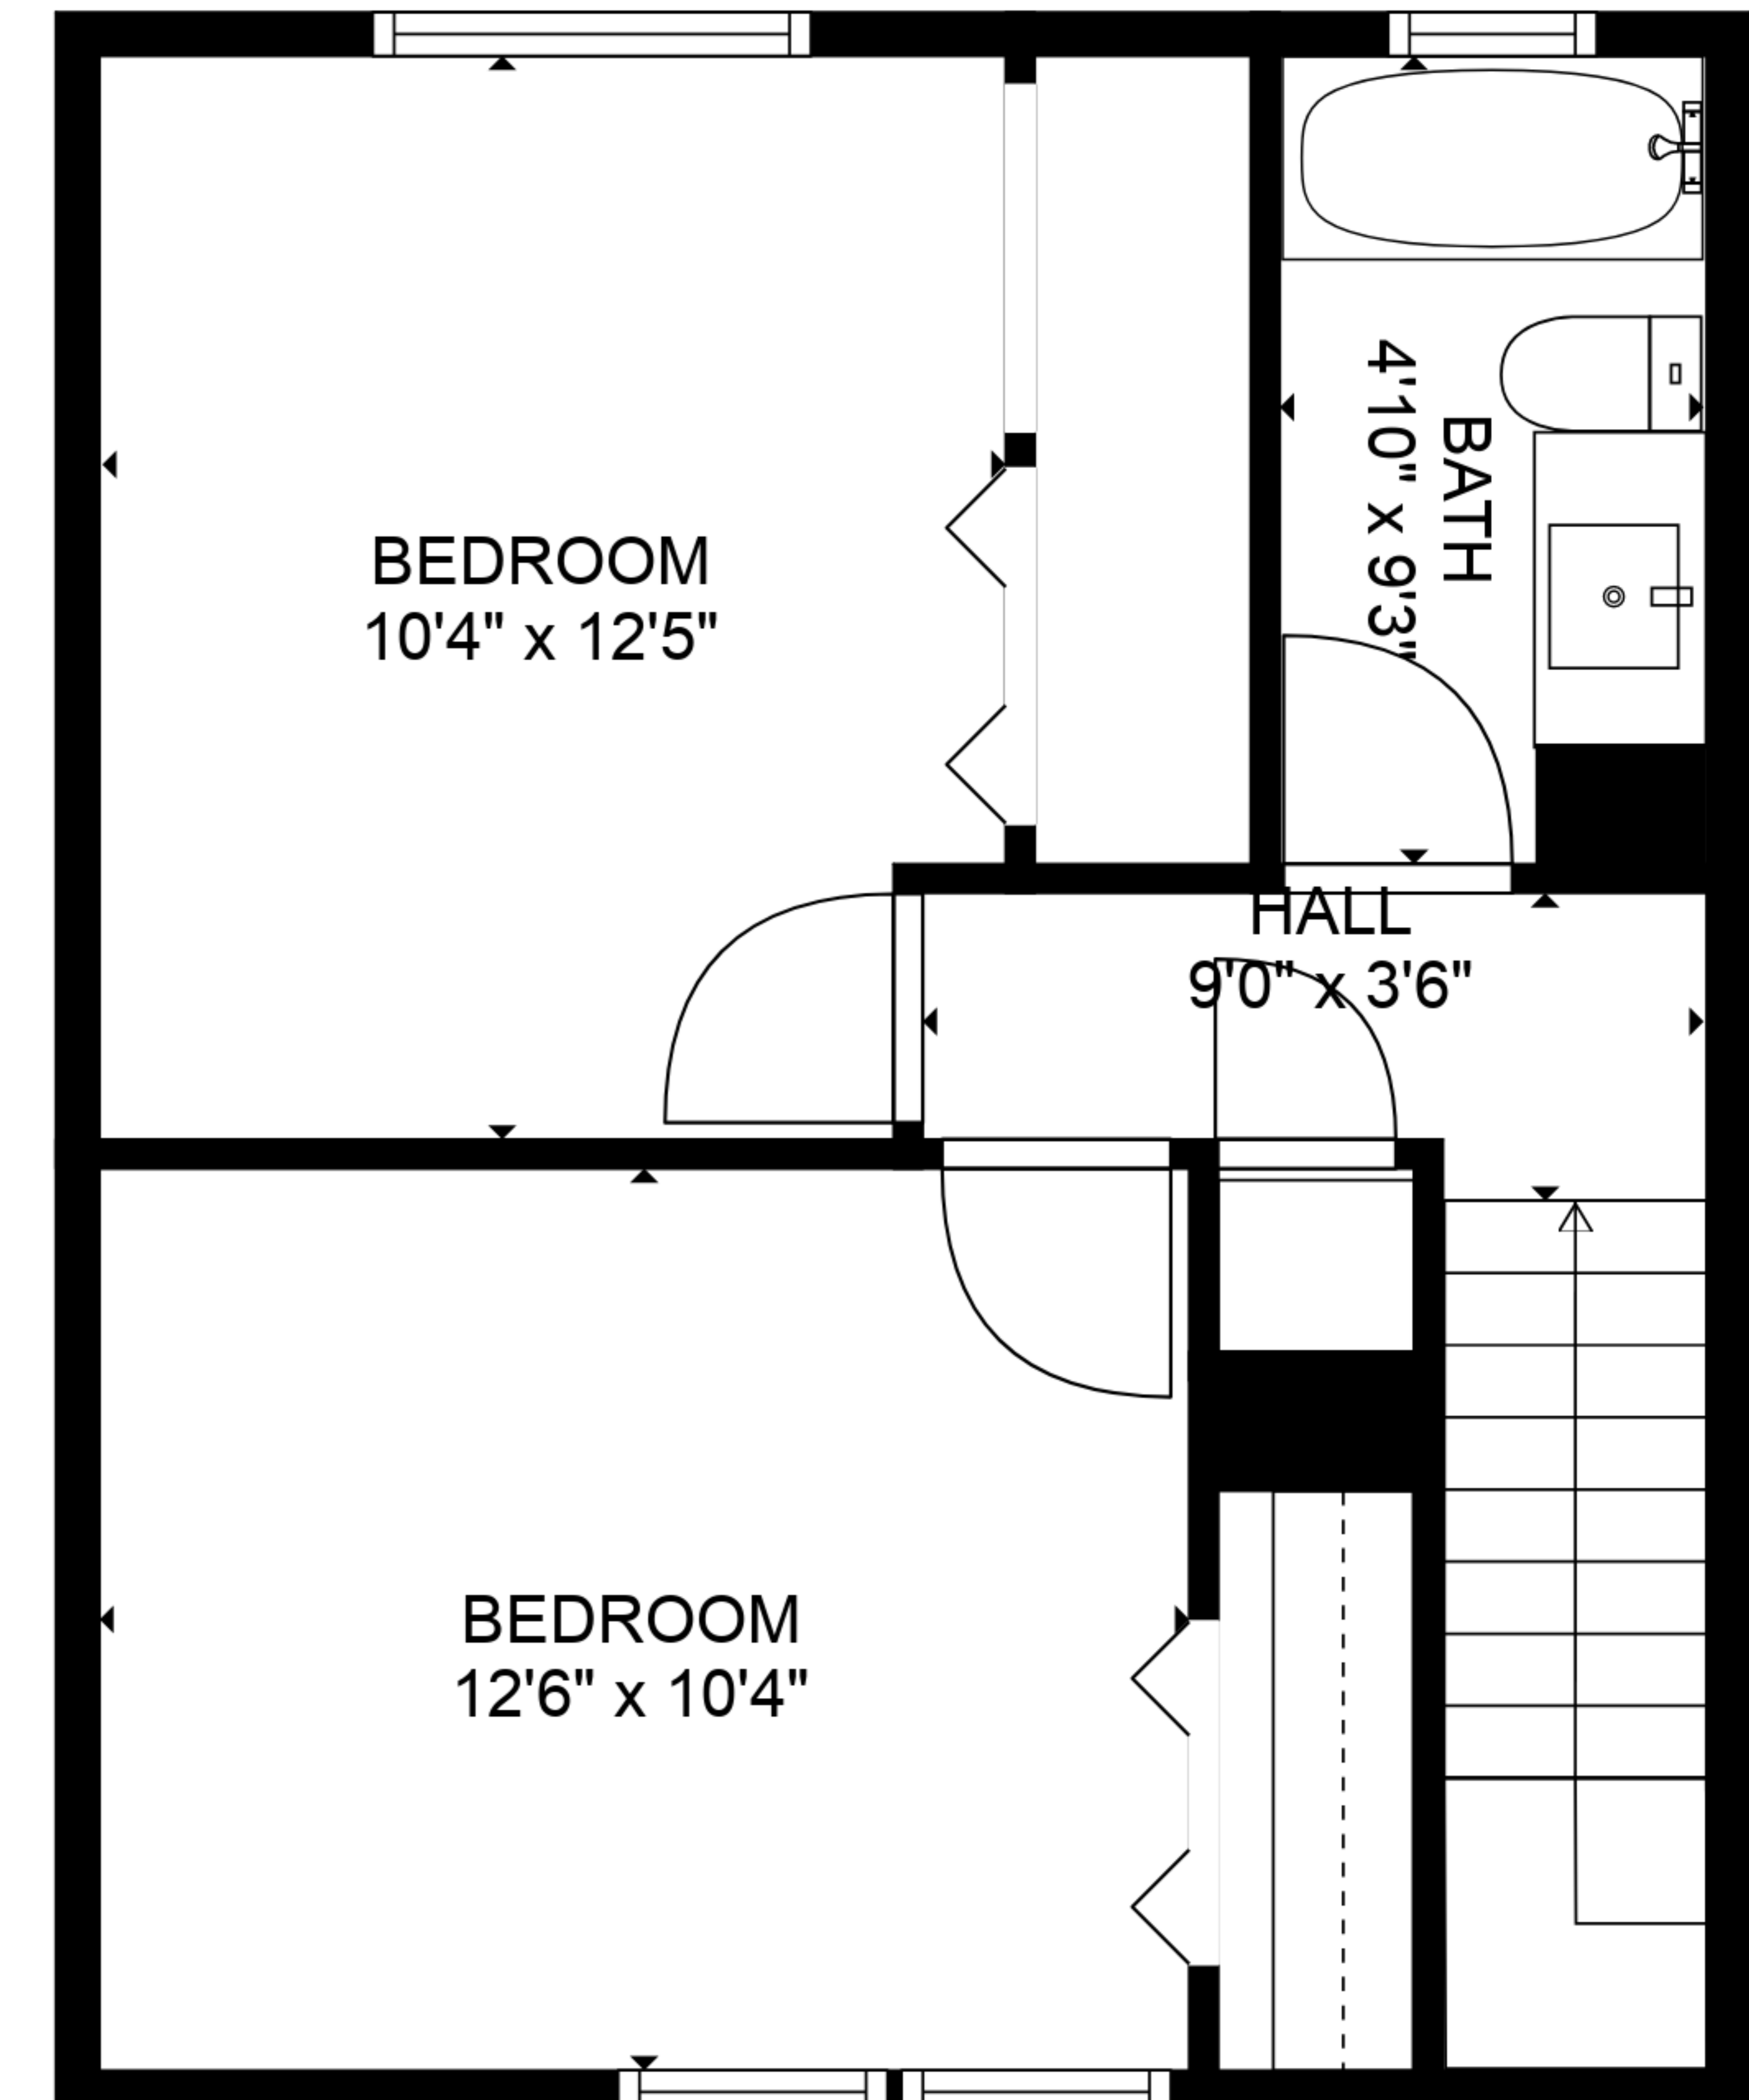

TOTAL: 1270 sq. ft

FLOOR 1: 842 sq. ft, FLOOR 2: 428 sq. ft

EXCLUDED AREAS: GARAGE: 261 sq. ft, FIREPLACE: 8 sq. ft

SIZES AND DIMENSIONS ARE APPROXIMATE, ACTUAL MAY VARY.

TOTAL: 1270 sq. ft

FLOOR 1: 842 sq. ft, FLOOR 2: 428 sq. ft

EXCLUDED AREAS: GARAGE: 261 sq. ft, FIREPLACE: 8 sq. ft

SIZES AND DIMENSIONS ARE APPROXIMATE, ACTUAL MAY VARY.

FLOOR 1

FLOOR 2

TOTAL: 1270 sq. ft
 FLOOR 1: 842 sq. ft, FLOOR 2: 428 sq. ft
 EXCLUDED AREAS: GARAGE: 261 sq. ft, FIREPLACE: 8 sq. ft

SIZES AND DIMENSIONS ARE APPROXIMATE, ACTUAL MAY VARY.