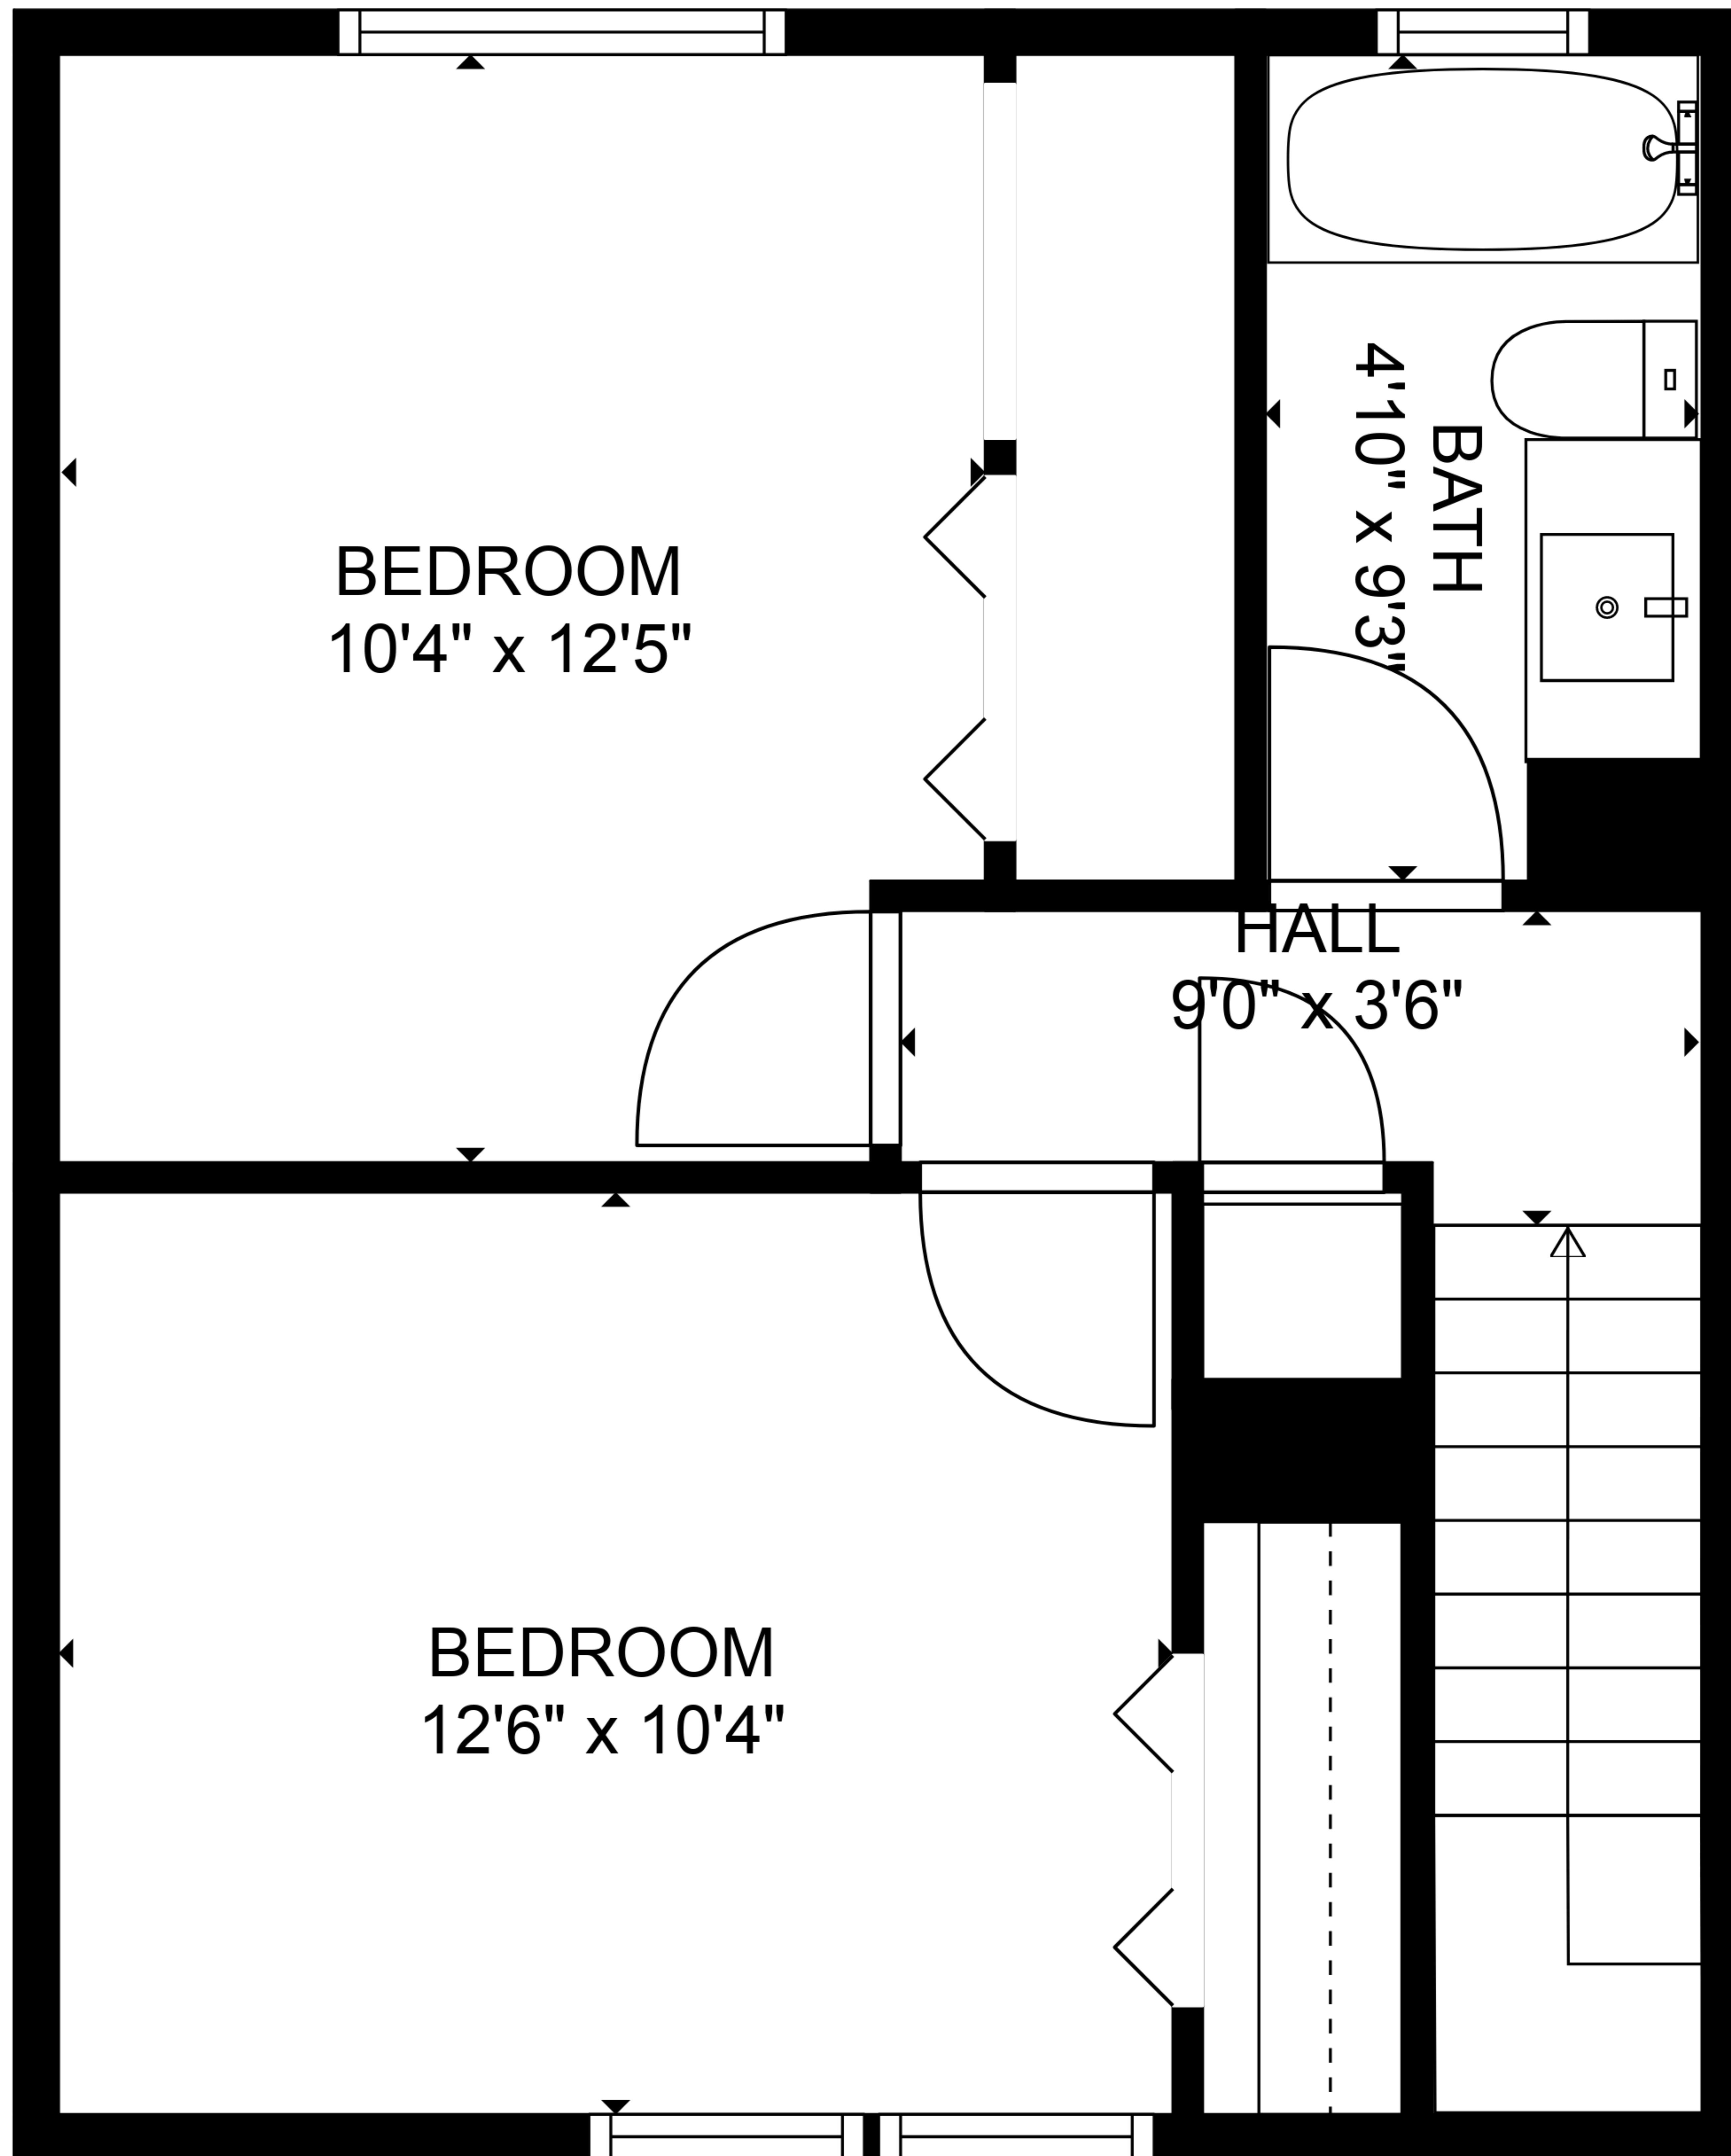

TOTAL: 1270 sq. ft

FLOOR 1: 842 sq. ft, FLOOR 2: 428 sq. ft

EXCLUDED AREAS: GARAGE: 261 sq. ft, FIREPLACE: 8 sq. ft

SIZES AND DIMENSIONS ARE APPROXIMATE, ACTUAL MAY VARY.

TOTAL: 1270 sq. ft

FLOOR 1: 842 sq. ft, FLOOR 2: 428 sq. ft

EXCLUDED AREAS: GARAGE: 261 sq. ft, FIREPLACE: 8 sq. ft

SIZES AND DIMENSIONS ARE APPROXIMATE, ACTUAL MAY VARY.

FLOOR 1

FLOOR 2

TOTAL: 1270 sq. ft
 FLOOR 1: 842 sq. ft, FLOOR 2: 428 sq. ft
 EXCLUDED AREAS: GARAGE: 261 sq. ft, FIREPLACE: 8 sq. ft

SIZES AND DIMENSIONS ARE APPROXIMATE, ACTUAL MAY VARY.