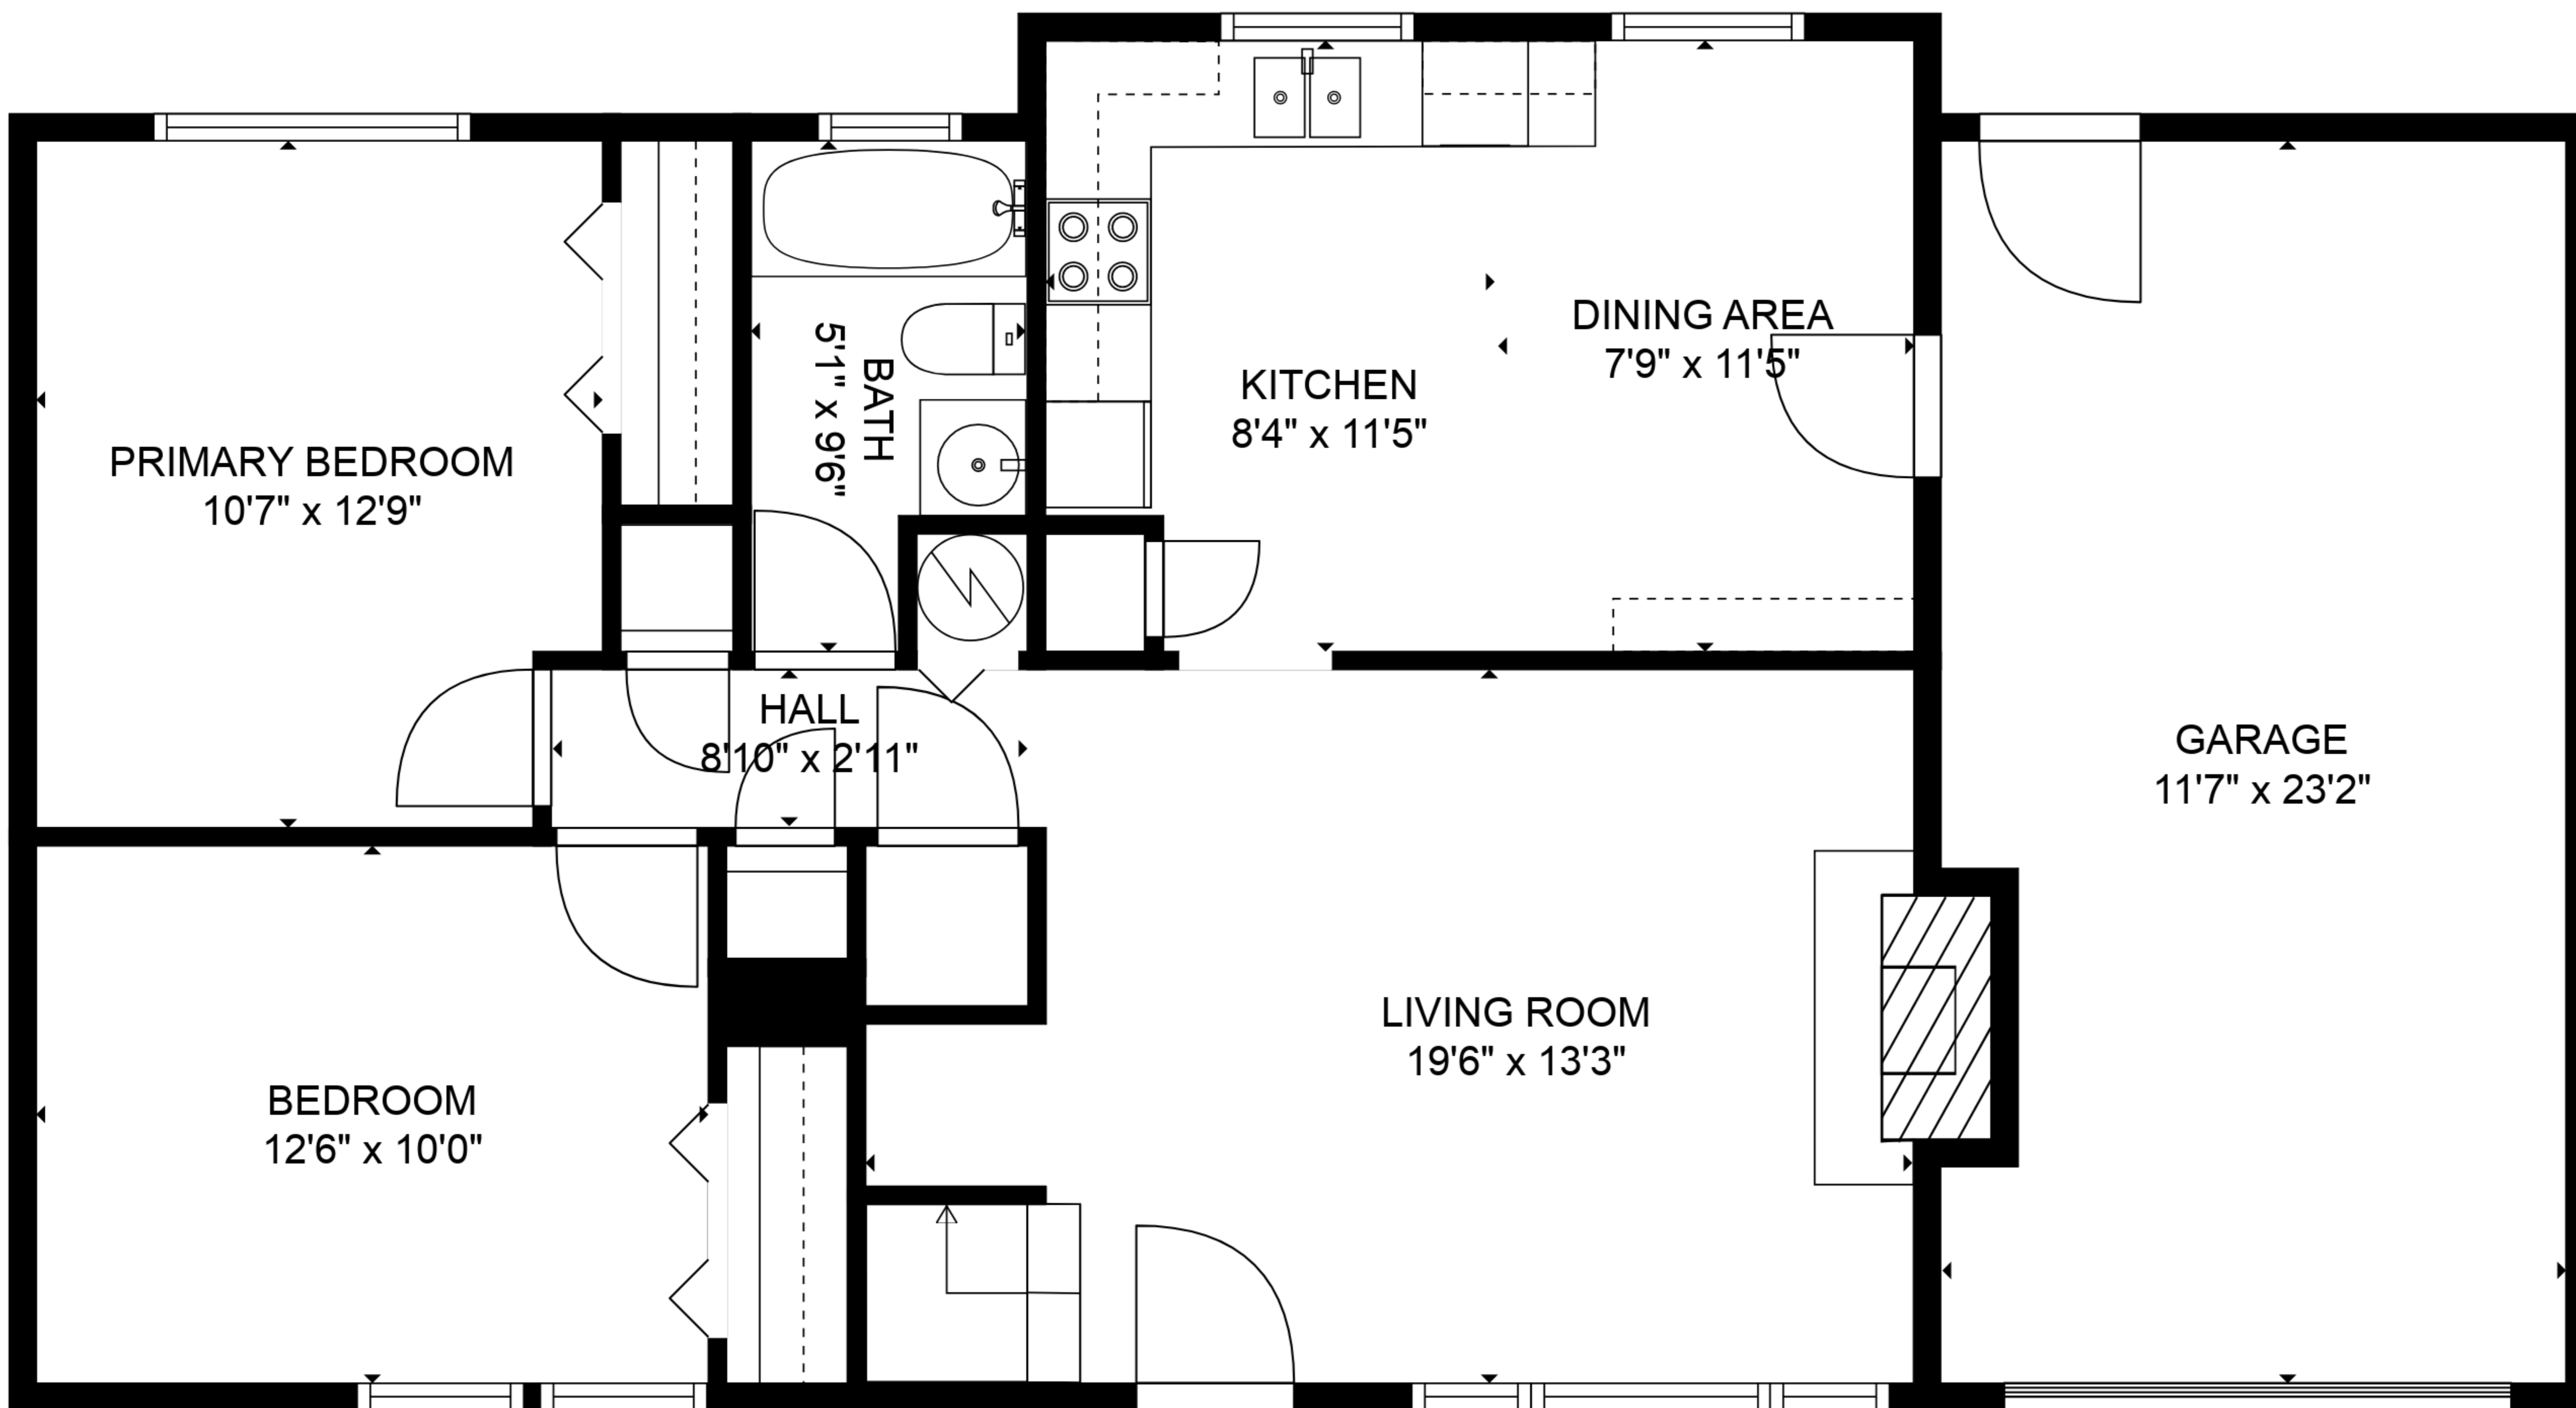

TOTAL: 1270 sq. ft

FLOOR 1: 842 sq. ft, FLOOR 2: 428 sq. ft

EXCLUDED AREAS: GARAGE: 261 sq. ft, FIREPLACE: 8 sq. ft

SIZES AND DIMENSIONS ARE APPROXIMATE, ACTUAL MAY VARY.

TOTAL: 1270 sq. ft

FLOOR 1: 842 sq. ft, FLOOR 2: 428 sq. ft

EXCLUDED AREAS: GARAGE: 261 sq. ft, FIREPLACE: 8 sq. ft

SIZES AND DIMENSIONS ARE APPROXIMATE, ACTUAL MAY VARY.

FLOOR 1

FLOOR 2

TOTAL: 1270 sq. ft
 FLOOR 1: 842 sq. ft, FLOOR 2: 428 sq. ft
 EXCLUDED AREAS: GARAGE: 261 sq. ft, FIREPLACE: 8 sq. ft

SIZES AND DIMENSIONS ARE APPROXIMATE, ACTUAL MAY VARY.