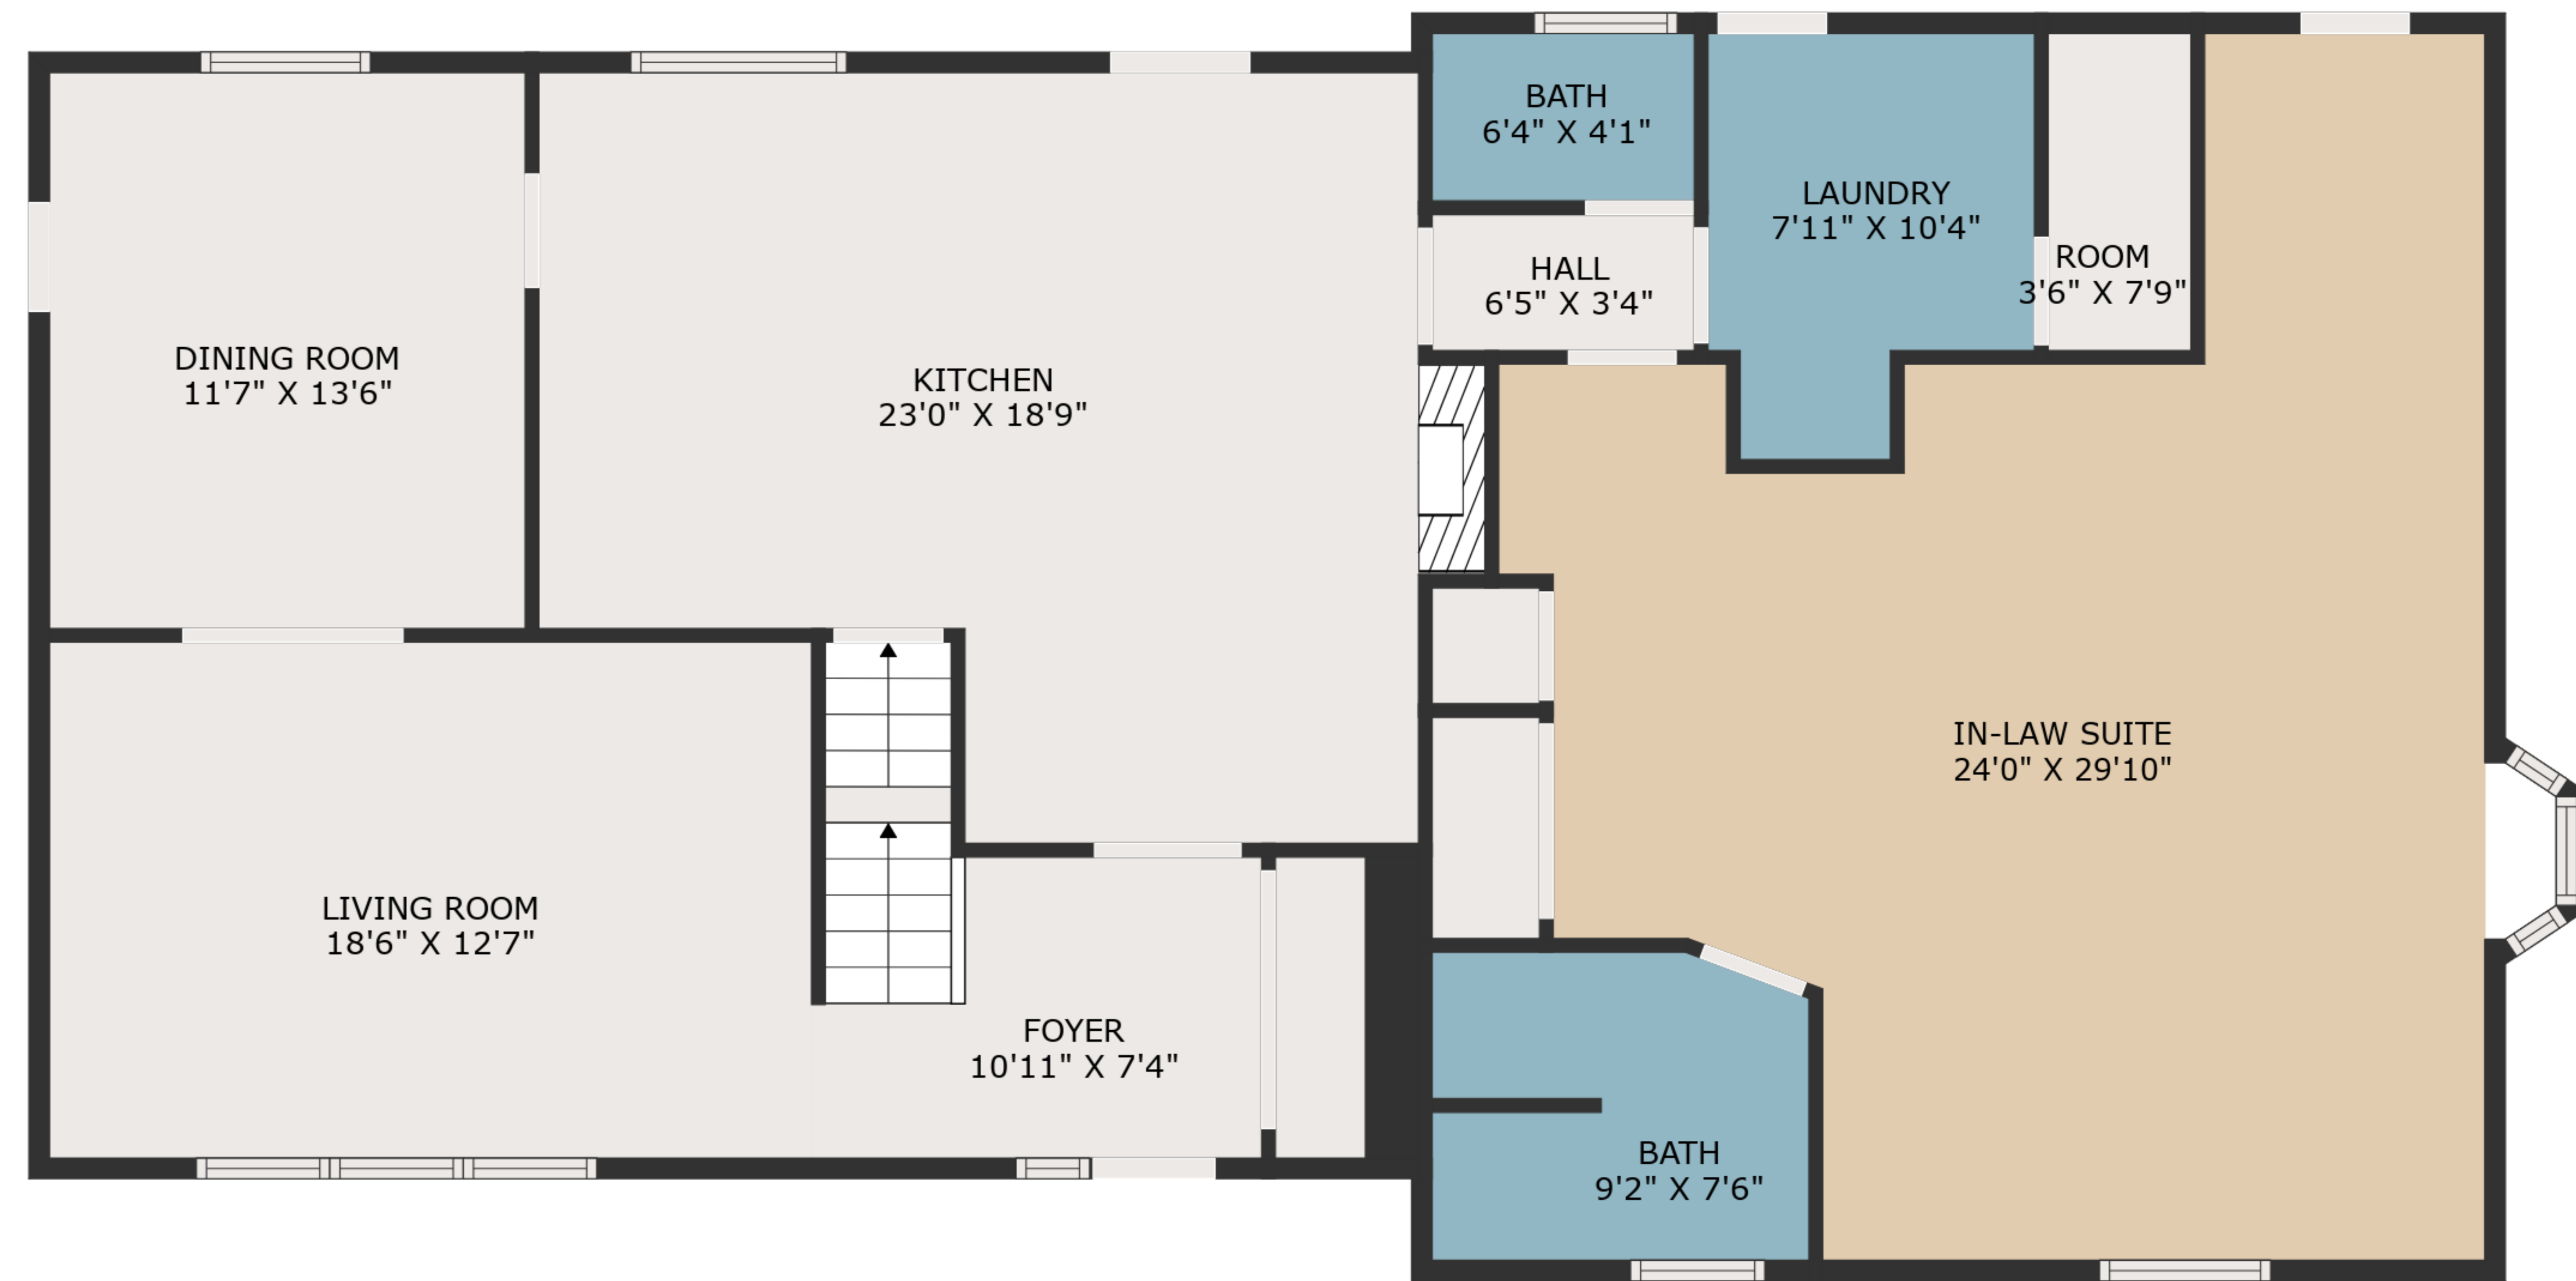

FLOOR 3

TOTAL: 3696 sq. ft
BELOW GROUND: 675 sq. ft, FLOOR 2: 435 sq. ft, FLOOR 3: 1655 sq. ft, FLOOR 4: 931 sq. ft
EXCLUDED AREAS: STORAGE: 131 sq. ft, BAY WINDOW: 8 sq. ft, LOW CEILING: 99 sq. ft,
ATTIC: 117 sq. ft

MEASUREMENTS ARE DEEMED HIGHLY RELIABLE BUT NOT GUARANTEED.