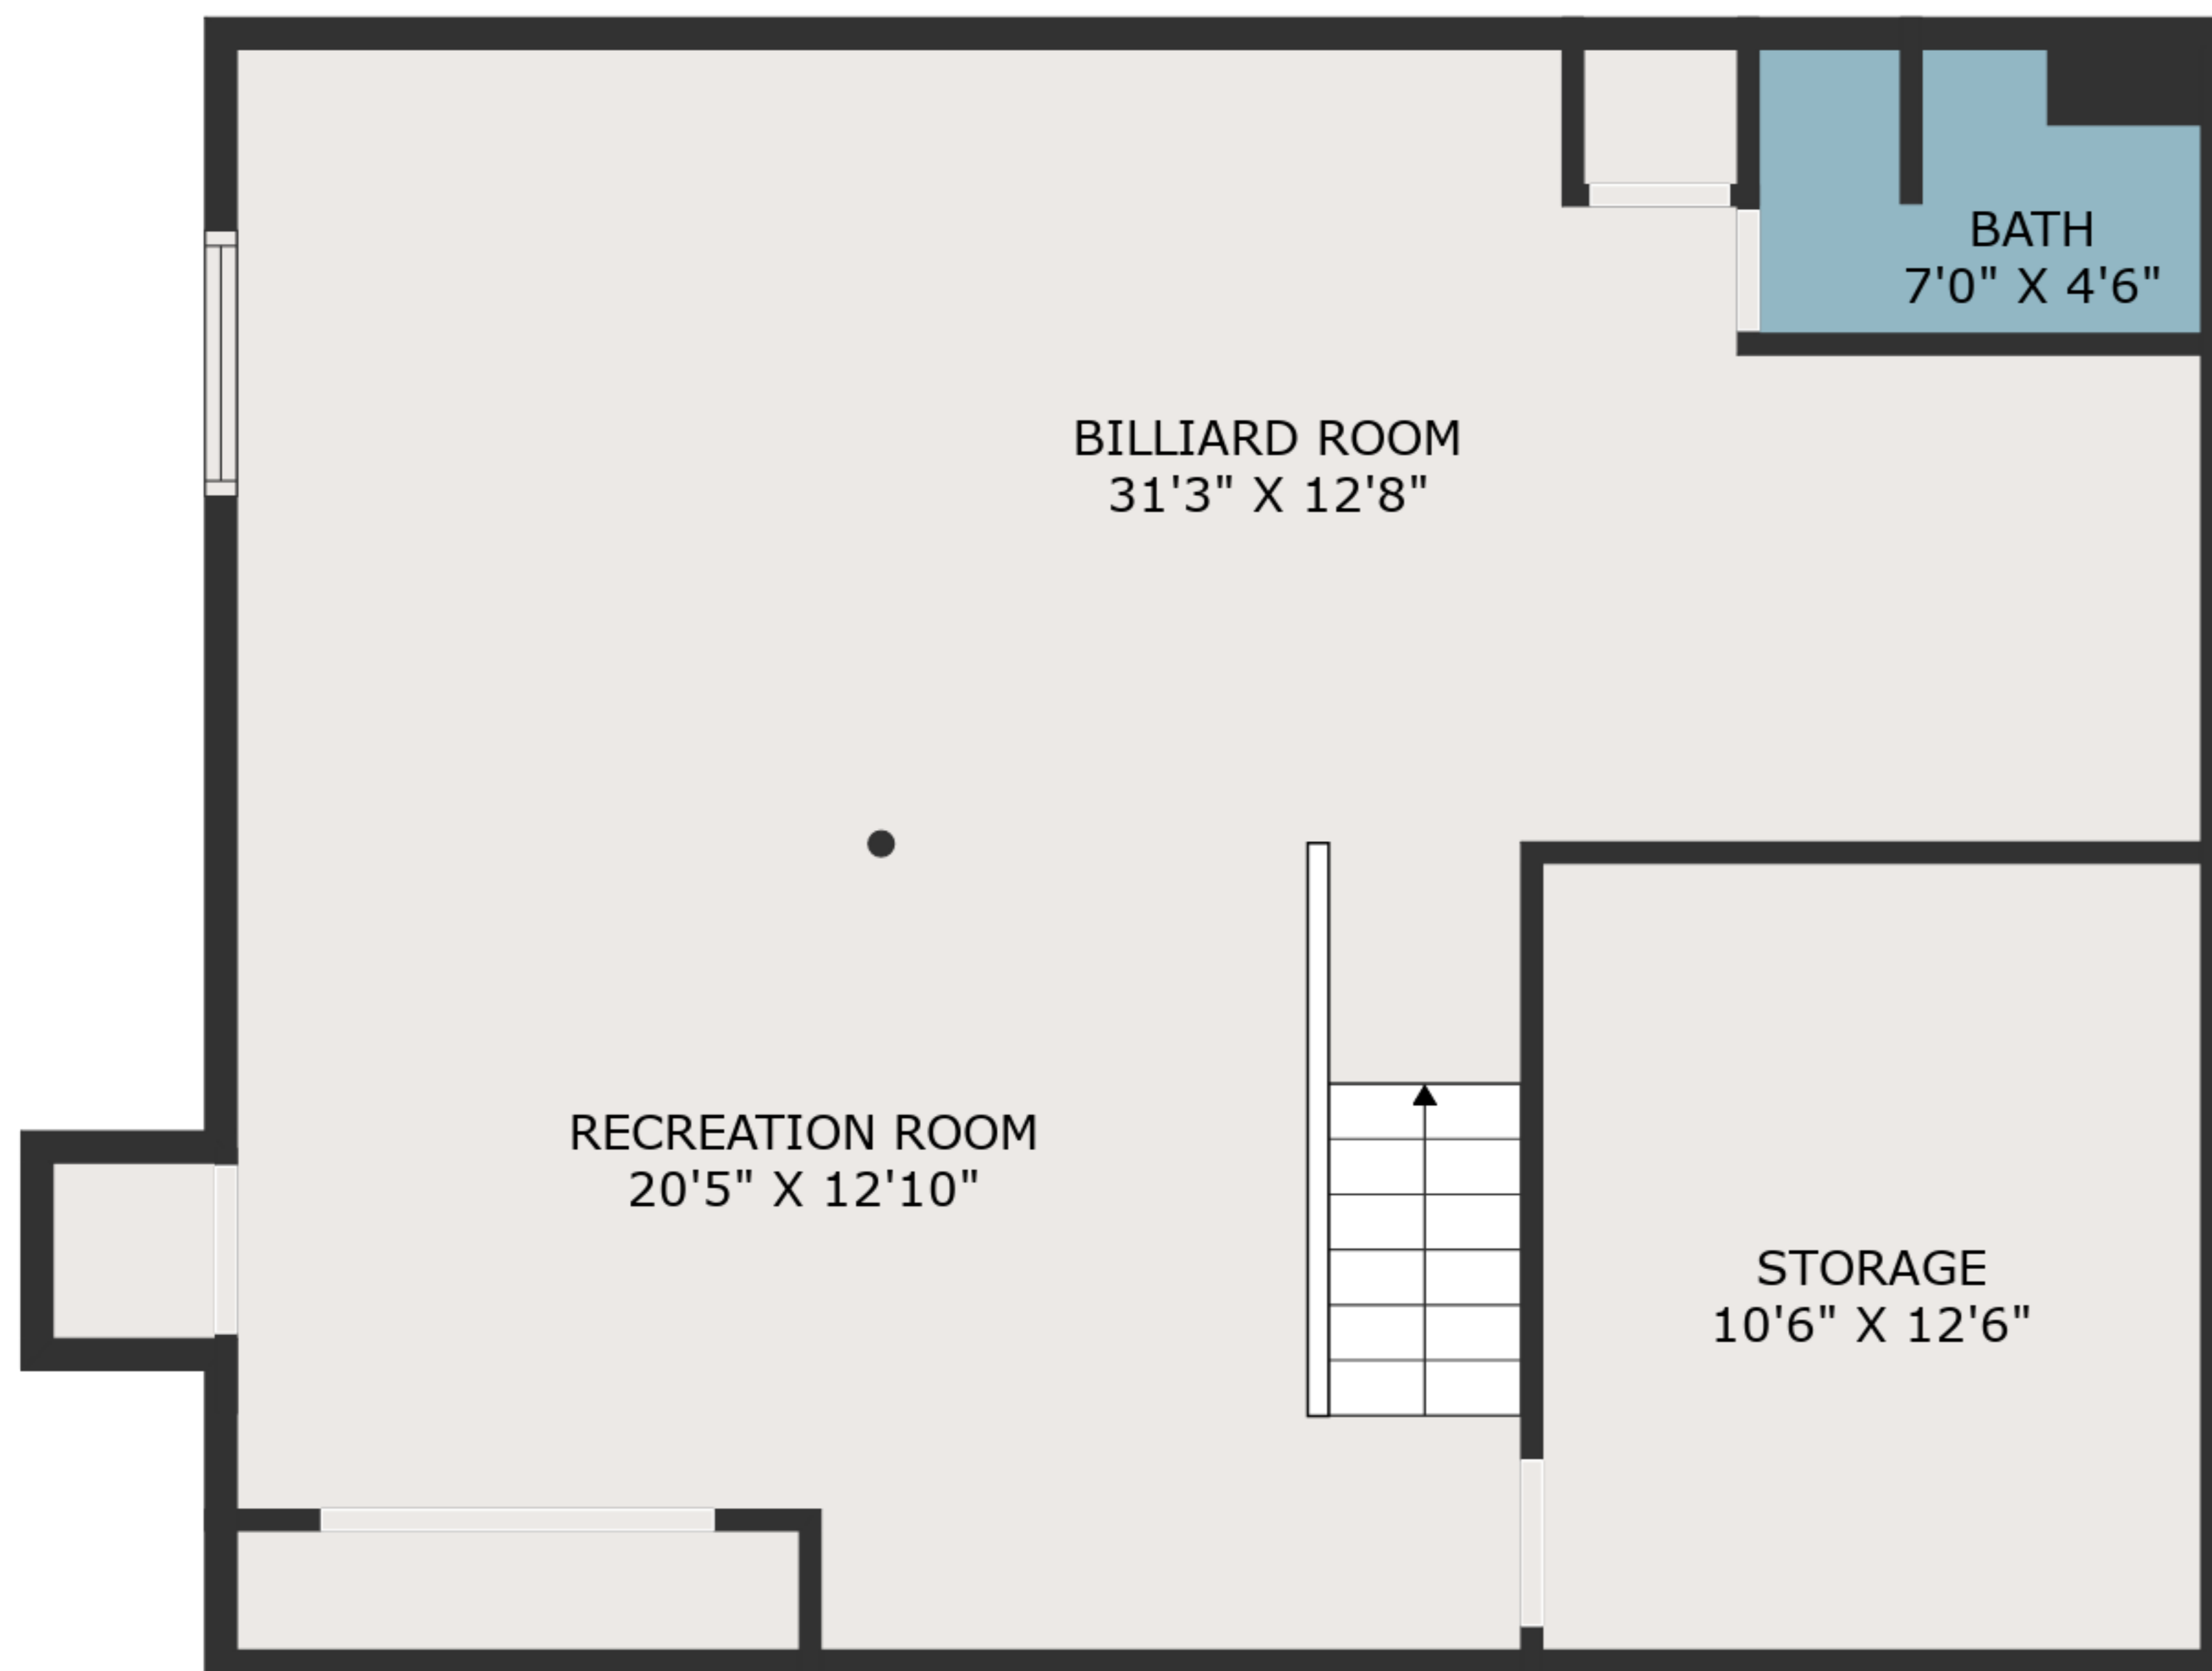

TOTAL: 3696 sq. ft

BELOW GROUND: 675 sq. ft, FLOOR 2: 435 sq. ft, FLOOR 3: 1655 sq. ft, FLOOR 4: 931 sq. ft
EXCLUDED AREAS: STORAGE: 131 sq. ft, BAY WINDOW: 8 sq. ft, LOW CEILING: 99 sq. ft,
ATTIC: 117 sq. ft

MEASUREMENTS ARE DEEMED HIGHLY RELIABLE BUT NOT GUARANTEED.

TOTAL: 3696 sq. ft

BELOW GROUND: 675 sq. ft, FLOOR 2: 435 sq. ft, FLOOR 3: 1655 sq. ft, FLOOR 4: 931 sq. ft
 EXCLUDED AREAS: STORAGE: 131 sq. ft, BAY WINDOW: 8 sq. ft, LOW CEILING: 99 sq. ft,
 ATTIC: 117 sq. ft

MEASUREMENTS ARE DEEMED HIGHLY RELIABLE BUT NOT GUARANTEED.

FLOOR 2

FLOOR 3

FLOOR 1

FLOOR 4

TOTAL: 3696 sq. ft
 BELOW GROUND: 675 sq. ft, FLOOR 2: 435 sq. ft, FLOOR 3: 1655 sq. ft, FLOOR 4: 931 sq. ft
 EXCLUDED AREAS: STORAGE: 131 sq. ft, BAY WINDOW: 8 sq. ft, LOW CEILING: 99 sq. ft,
 ATTIC: 117 sq. ft