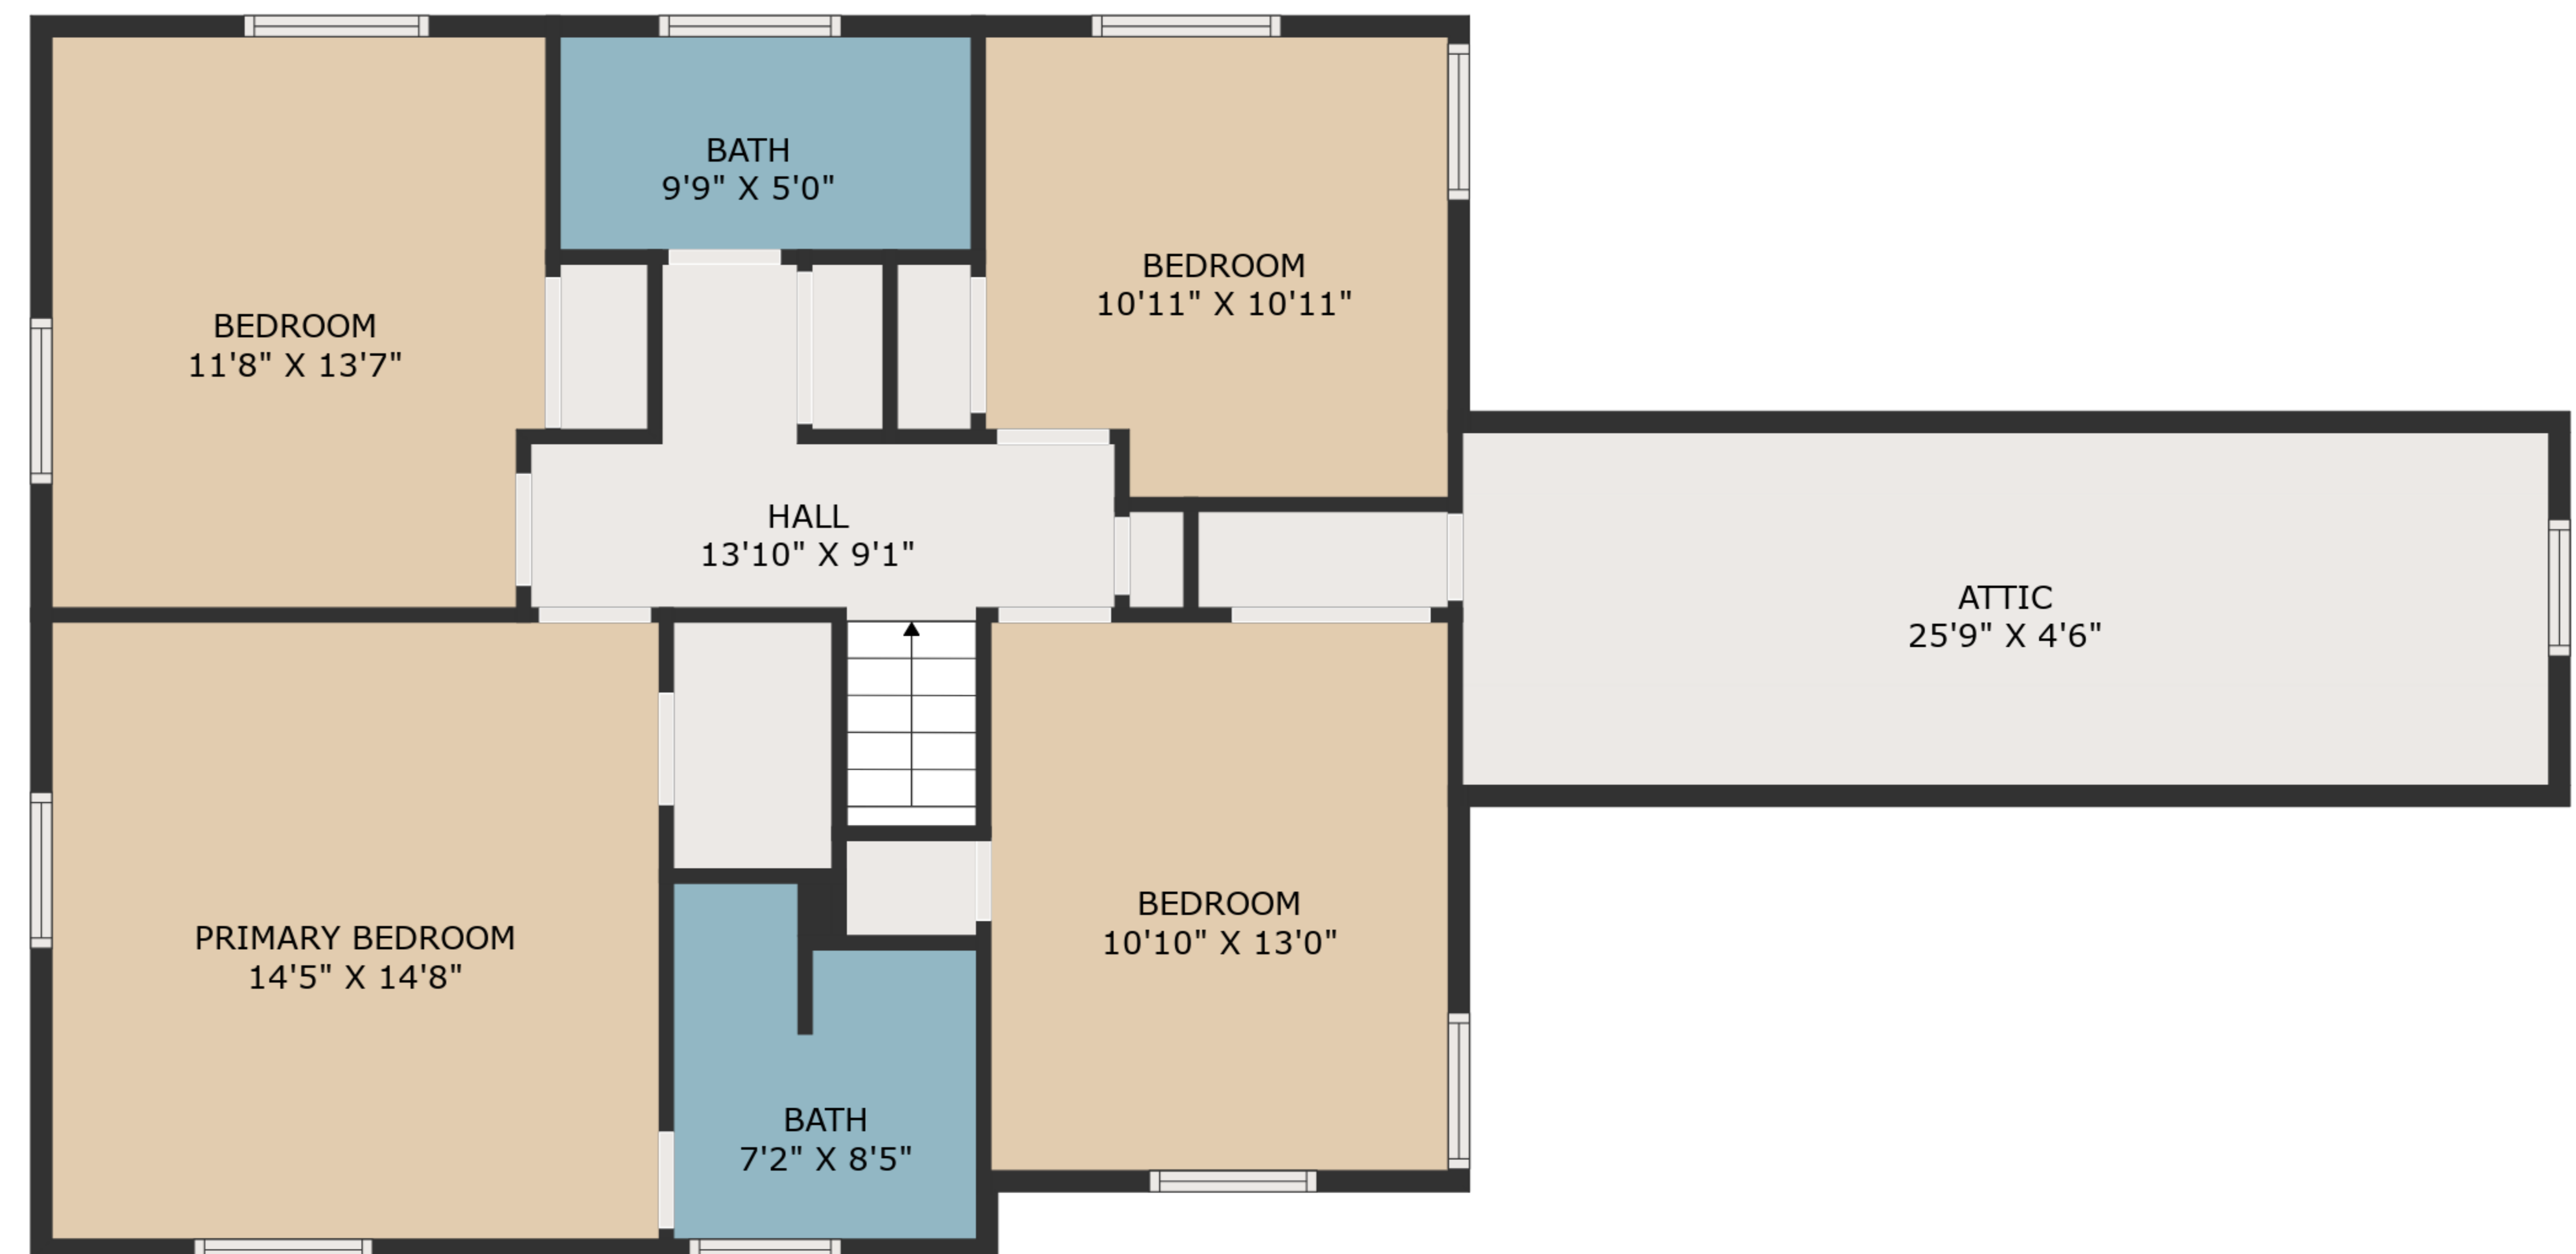

TOTAL: 3696 sq. ft

BELOW GROUND: 675 sq. ft, FLOOR 2: 435 sq. ft, FLOOR 3: 1655 sq. ft, FLOOR 4: 931 sq. ft
EXCLUDED AREAS: STORAGE: 131 sq. ft, BAY WINDOW: 8 sq. ft, LOW CEILING: 99 sq. ft,
ATTIC: 117 sq. ft

MEASUREMENTS ARE DEEMED HIGHLY RELIABLE BUT NOT GUARANTEED.

TOTAL: 3696 sq. ft

BELOW GROUND: 675 sq. ft, FLOOR 2: 435 sq. ft, FLOOR 3: 1655 sq. ft, FLOOR 4: 931 sq. ft
 EXCLUDED AREAS: STORAGE: 131 sq. ft, BAY WINDOW: 8 sq. ft, LOW CEILING: 99 sq. ft,
 ATTIC: 117 sq. ft

MEASUREMENTS ARE DEEMED HIGHLY RELIABLE BUT NOT GUARANTEED.

FLOOR 2

FLOOR 3

FLOOR 1

FLOOR 4

TOTAL: 3696 sq. ft
 BELOW GROUND: 675 sq. ft, FLOOR 2: 435 sq. ft, FLOOR 3: 1655 sq. ft, FLOOR 4: 931 sq. ft
 EXCLUDED AREAS: STORAGE: 131 sq. ft, BAY WINDOW: 8 sq. ft, LOW CEILING: 99 sq. ft,
 ATTIC: 117 sq. ft