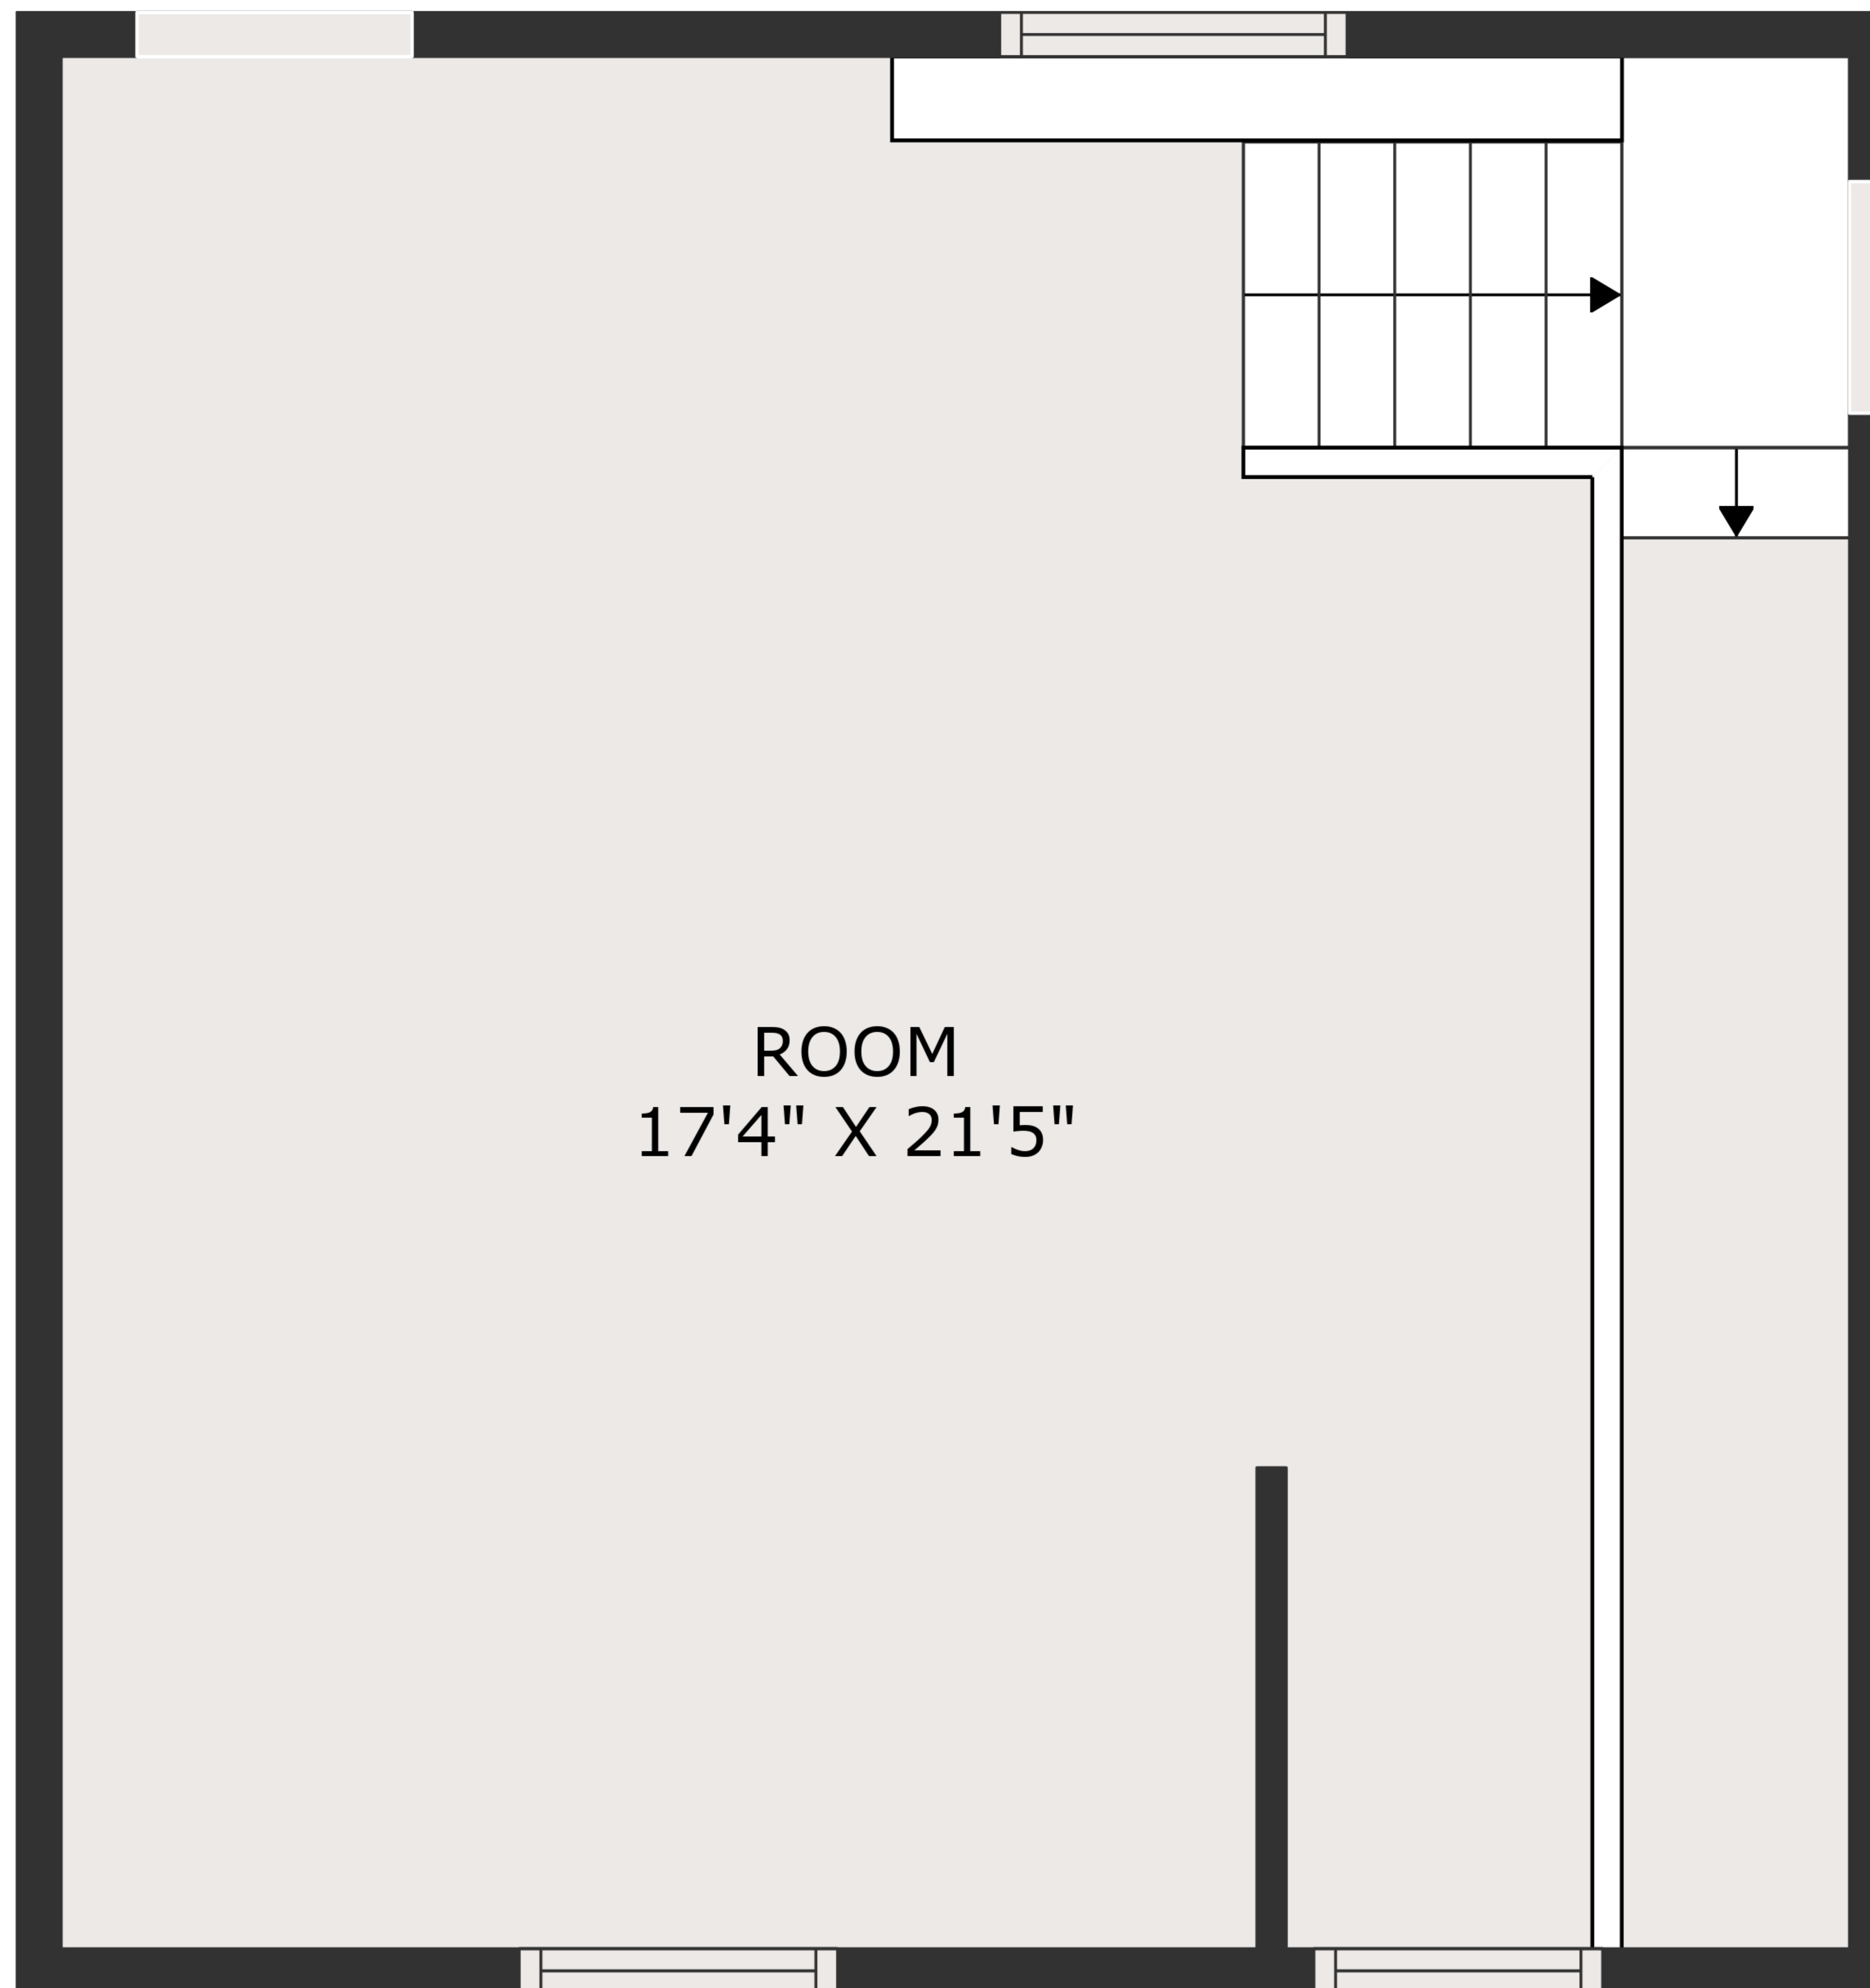

TOTAL: 3696 sq. ft

BELOW GROUND: 675 sq. ft, FLOOR 2: 435 sq. ft, FLOOR 3: 1655 sq. ft, FLOOR 4: 931 sq. ft
EXCLUDED AREAS: STORAGE: 131 sq. ft, BAY WINDOW: 8 sq. ft, LOW CEILING: 99 sq. ft,
ATTIC: 117 sq. ft

MEASUREMENTS ARE DEEMED HIGHLY RELIABLE BUT NOT GUARANTEED.

ROOM
17'4" X 21'5"

TOTAL: 3696 sq. ft

BELOW GROUND: 675 sq. ft, FLOOR 2: 435 sq. ft, FLOOR 3: 1655 sq. ft, FLOOR 4: 931 sq. ft
EXCLUDED AREAS: STORAGE: 131 sq. ft, BAY WINDOW: 8 sq. ft, LOW CEILING: 99 sq. ft,
ATTIC: 117 sq. ft

MEASUREMENTS ARE DEEMED HIGHLY RELIABLE BUT NOT GUARANTEED.

TOTAL: 3696 sq. ft

BELOW GROUND: 675 sq. ft, FLOOR 2: 435 sq. ft, FLOOR 3: 1655 sq. ft, FLOOR 4: 931 sq. ft
 EXCLUDED AREAS: STORAGE: 131 sq. ft, BAY WINDOW: 8 sq. ft, LOW CEILING: 99 sq. ft,
 ATTIC: 117 sq. ft