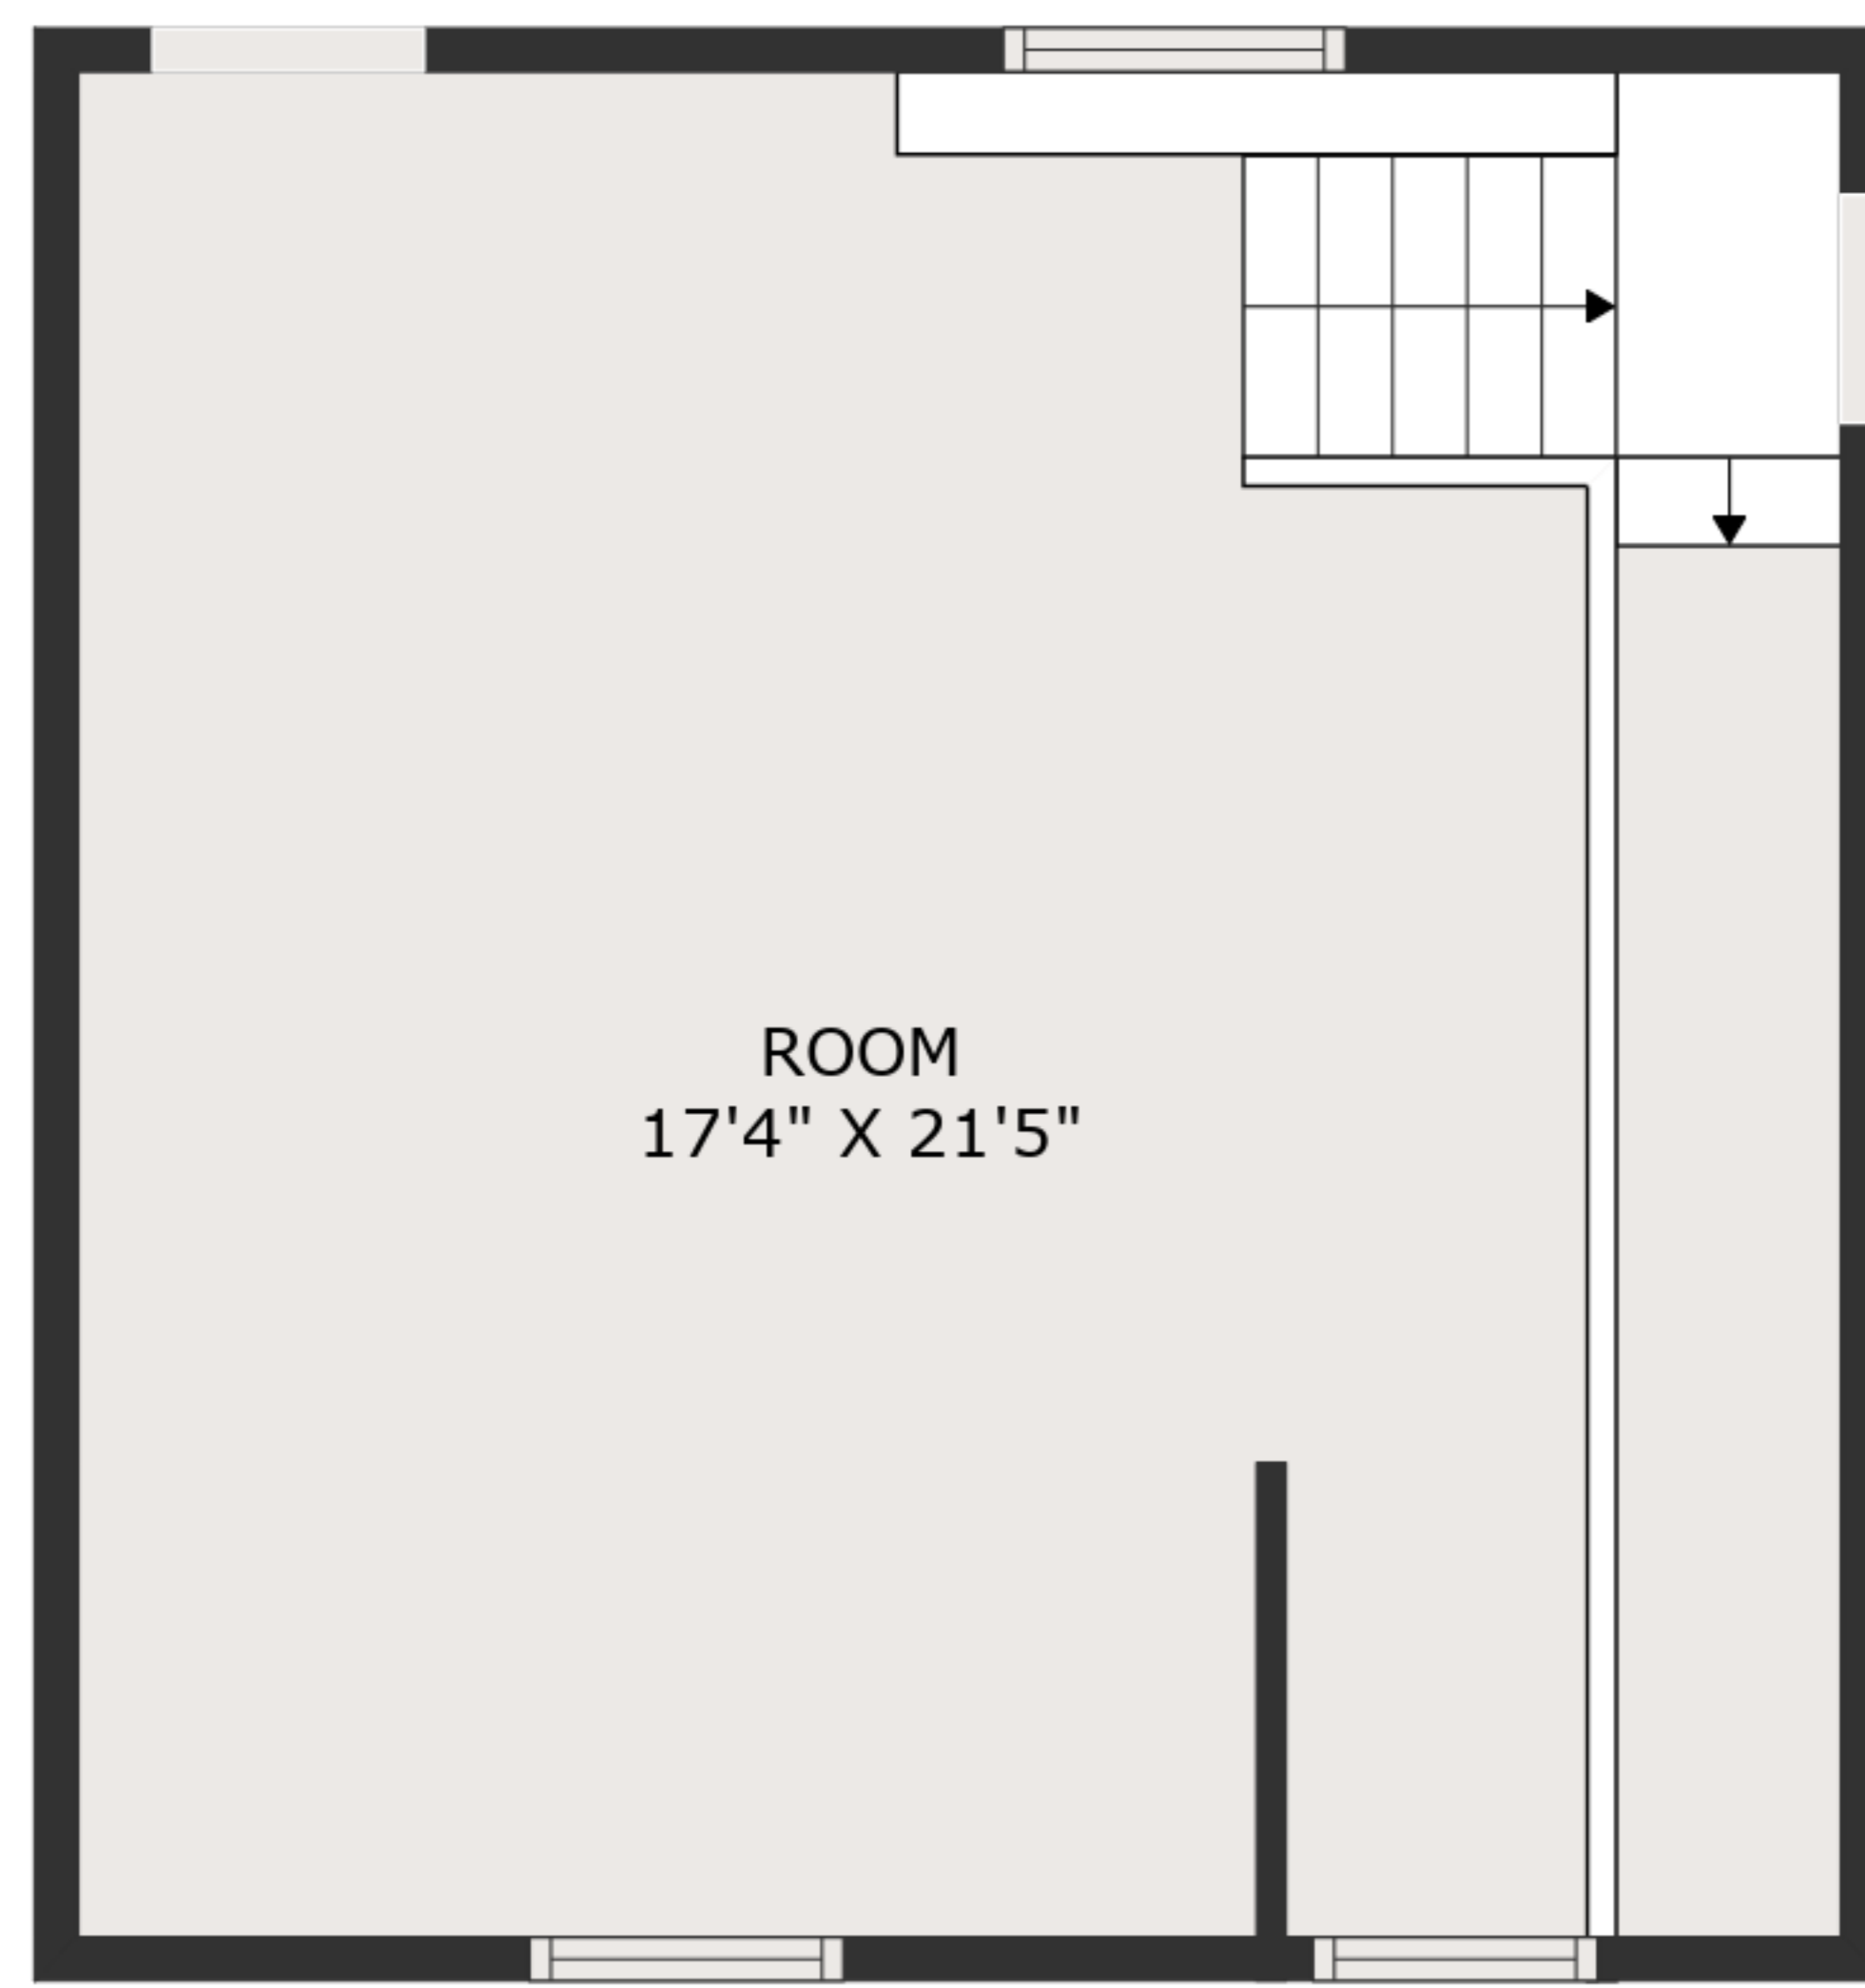

FLOOR 2

TOTAL: 3696 sq. ft
BELOW GROUND: 675 sq. ft, FLOOR 2: 435 sq. ft, FLOOR 3: 1655 sq. ft, FLOOR 4: 931 sq. ft
EXCLUDED AREAS: STORAGE: 131 sq. ft, BAY WINDOW: 8 sq. ft, LOW CEILING: 99 sq. ft,
ATTIC: 117 sq. ft

MEASUREMENTS ARE DEEMED HIGHLY RELIABLE BUT NOT GUARANTEED.