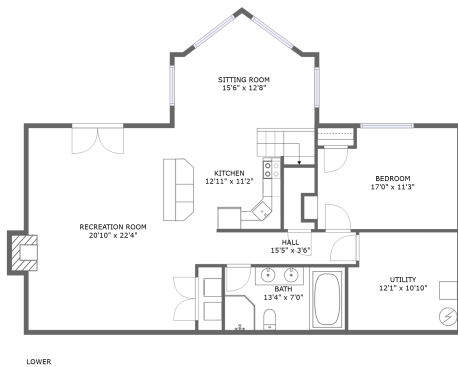

113 Jayson Terrace, Moneta, Bedford County, Virginia, United States, 24121

Property summary

0 Garages

3 Bedrooms

3 Bathrooms

1 Half baths

3 Floors

3,212 Gross living area sqft

4,802 Total sqft