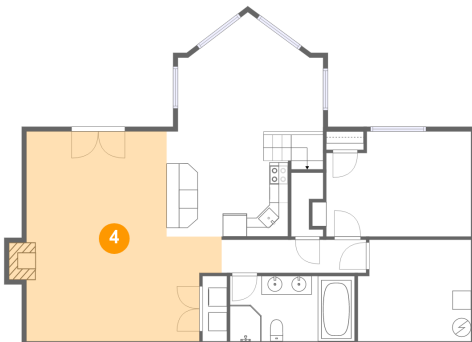

4 Floor 1 - Recreation Room

Dimensions: 20'10" x 22'4"
Area: 391 sq. ft
Counted as living area: Yes

Heated: Yes
Finished: Yes
Enclosed: Yes
Contiguous: Yes
Permitted: Yes
Wet space: No
Addition: No
Conversion: No