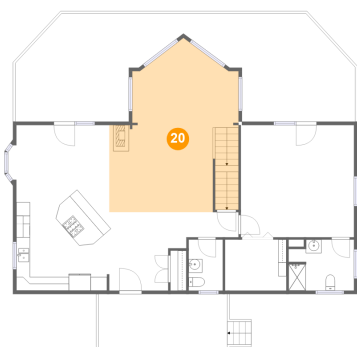

20 Floor 2 - Living Room

Dimensions: 18'10" x 25'5"
Area: 389 sq. ft
Counted as living area: Yes

Heated: Yes
Finished: Yes
Enclosed: Yes
Contiguous: Yes
Permitted: Yes
Wet space: No
Addition: No
Conversion: No