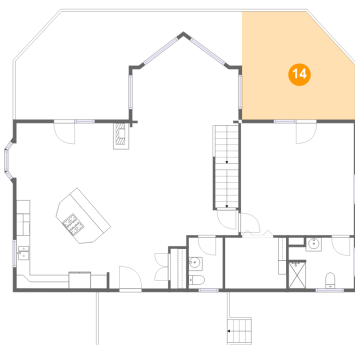

14 Floor 2 - Outdoor

Dimensions: 16'6" x 15'9"
Area: 233 sq. ft
Counted as living area: No

Heated: No
Finished: No
Enclosed: No
Contiguous: Yes
Permitted: Yes
Wet space: No
Addition: No
Conversion: No