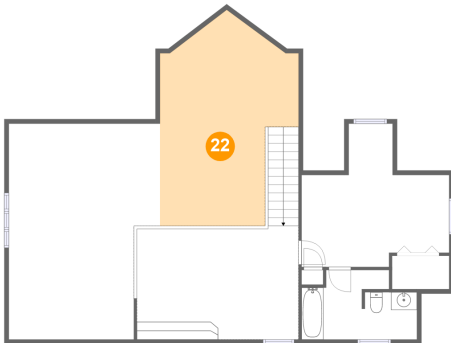

22 Floor 3 - Open To Below

Dimensions: 15'6" x 24'2"
Area: 290 sq. ft
Counted as living area: No

Heated: No
Finished: No
Enclosed: No
Contiguous: Yes
Permitted: No
Wet space: No
Addition: No
Conversion: No