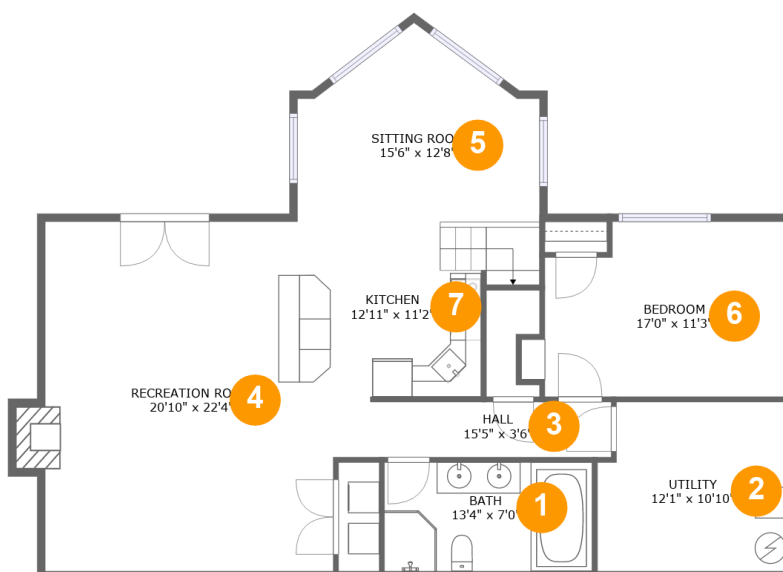

113 Jayson Terrace, Moneta, Bedford County, Virginia, United States, 24121

Room dimensions

Floor 1

Total sqft: 1306 Living area: 1159

#		Dimensions	sqft	Counted as living area
1	Bath	13'4" x 7'0"	93 sq. ft	Yes
2	Utility	12'1" x 10'10"	126 sq. ft	No
3	Hall	15'5" x 3'6"	55 sq. ft	Yes
4	Recreation Room	20'10" x 22'4"	391 sq. ft	Yes
5	Living Room	15'6" x 12'8"	154 sq. ft	Yes
6	Bedroom	17'0" x 11'3"	167 sq. ft	Yes
7	Kitchen	12'11" x 11'2"	160 sq. ft	Yes