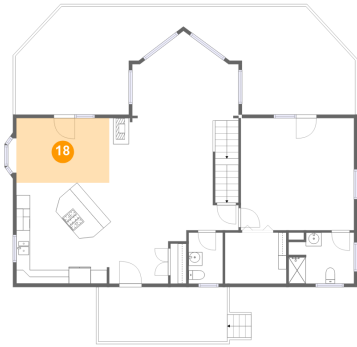

113 Jayson Terrace, Moneta, Bedford County, Virginia, United States, 24121

18 Floor 2 - Dining Room

Dimensions: 13'6" x 9'5"
Area: 128 sq. ft
Counted as living area: Yes

Heated: Yes
Finished: Yes
Enclosed: Yes
Contiguous: Yes
Permitted: Yes
Wet space: No
Addition: No
Conversion: No