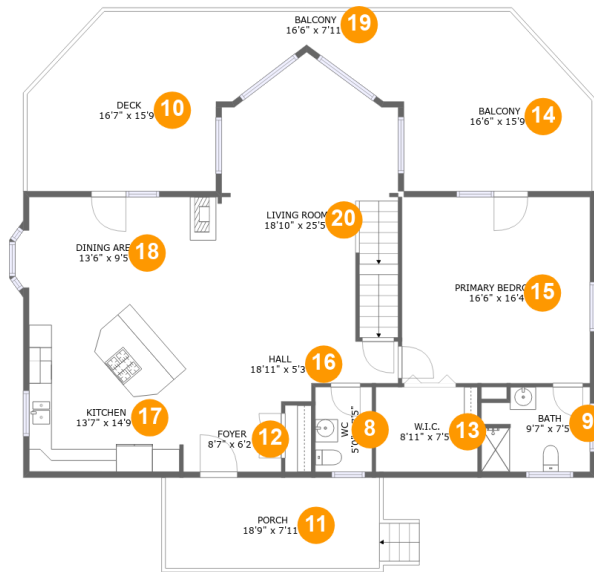

113 Jayson Terrace, Moneta, Bedford County, Virginia, United States, 24121

Room dimensions

Floor 2

Total sqft: 2151

Living area: 1428

#		Dimensions	sqft	Counted as living area
8	Bath	5'0" x 7'5"	37 sq. ft	Yes
9	Bath	9'7" x 7'5"	67 sq. ft	Yes
10	Outdoor	16'7" x 15'9"	237 sq. ft	No
11	Outdoor	18'9" x 7'11"	150 sq. ft	No
12	Entry	8'7" x 6'2"	53 sq. ft	Yes
13	Cl	8'11" x 7'5"	67 sq. ft	Yes
14	Outdoor	16'6" x 15'9"	233 sq. ft	No
15	Bedroom	16'6" x 16'4"	271 sq. ft	Yes
16	Hall	18'11" x 5'3"	87 sq. ft	Yes
17	Kitchen	13'7" x 14'9"	199 sq. ft	Yes
18	Dining Room	13'6" x 9'5"	128 sq. ft	Yes