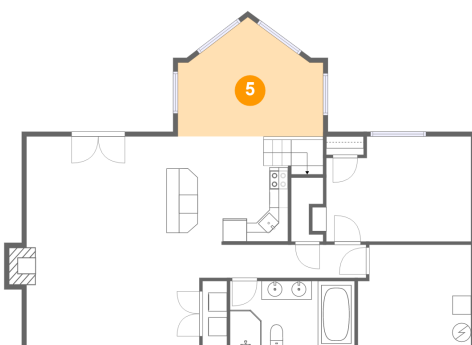

5 Floor 1 - Living Room

Dimensions: 15'6" x 12'8"
Area: 154 sq. ft
Counted as living area: Yes

Heated: Yes
Finished: Yes
Enclosed: Yes
Contiguous: Yes
Permitted: Yes
Wet space: No
Addition: No
Conversion: No