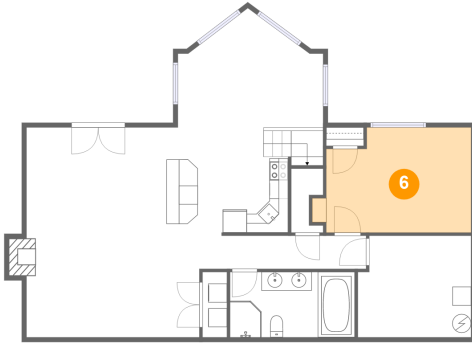

113 Jayson Terrace, Moneta, Bedford County, Virginia, United States, 24121

6 Floor 1 - Bedroom

Dimensions: 17'0" x 11'3"
Area: 167 sq. ft
Counted as living area: Yes

Heated: Yes
Finished: Yes
Enclosed: Yes
Contiguous: Yes
Permitted: Yes
Wet space: No
Addition: No
Conversion: No