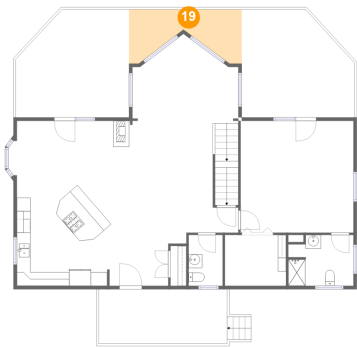

19 Floor 2 - Outdoor

Dimensions: 16'6" x 7'11"
Area: 98 sq. ft
Counted as living area: No

Heated: No
Finished: No
Enclosed: No
Contiguous: Yes
Permitted: Yes
Wet space: No
Addition: No
Conversion: No