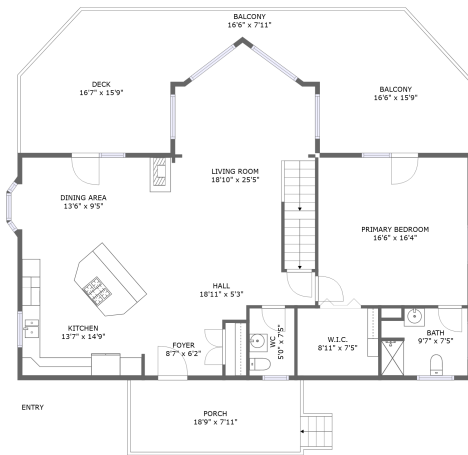

## Property summary

 **0** Garages

 **3** Bedrooms

 **3** Bathrooms

 **1** Half baths

 **3** Floors

 **3,212** Gross living area sqft

 **4,802** Total sqft