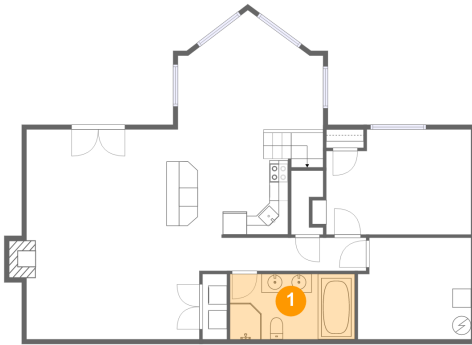

113 Jayson Terrace, Moneta, Bedford County, Virginia, United States, 24121

1 Floor 1 - Bath

Dimensions: 13'4" x 7'0"
Area: 93 sq. ft
Counted as living area: Yes

Heated: Yes
Finished: Yes
Enclosed: Yes
Contiguous: Yes
Permitted: Yes
Wet space: Yes
Addition: No
Conversion: No