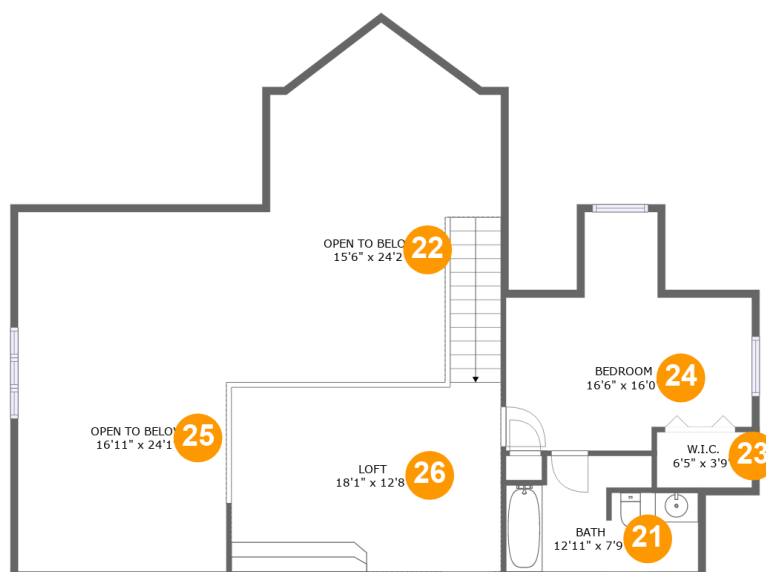

113 Jayson Terrace, Moneta, Bedford County, Virginia, United States, 24121

Room dimensions

Floor 3

Total sqft: 1345 Living area: 625

#		Dimensions	sqft	Counted as living area
21	Bath	12'11" x 7'9"	86 sq. ft	Yes
22	Open To Below	15'6" x 24'2"	290 sq. ft	No
23	Cl	6'5" x 3'9"	24 sq. ft	Yes
24	Bedroom	16'6" x 16'0"	180 sq. ft	Yes
25	Open To Below	16'11" x 24'1"	372 sq. ft	No
26	Loft	18'1" x 12'8"	274 sq. ft	Yes