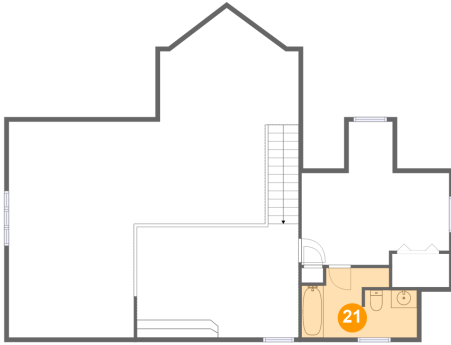

113 Jayson Terrace, Moneta, Bedford County, Virginia, United States, 24121

21 Floor 3 - Bath

Dimensions: 12'11" x 7'9"
Area: 86 sq. ft
Counted as living area: Yes

Heated: Yes
Finished: Yes
Enclosed: Yes
Contiguous: Yes
Permitted: Yes
Wet space: Yes
Addition: No
Conversion: No