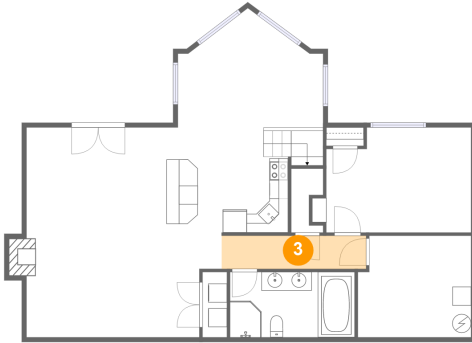

113 Jayson Terrace, Moneta, Bedford County, Virginia, United States, 24121

3 Floor 1 - Hall

Dimensions: 15'5" x 3'6"
Area: 55 sq. ft
Counted as living area: Yes

Heated: Yes
Finished: Yes
Enclosed: Yes
Contiguous: Yes
Permitted: Yes
Wet space: No
Addition: No
Conversion: No