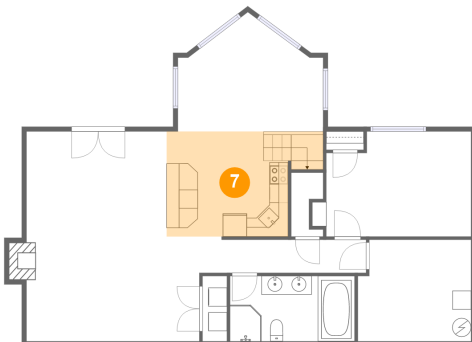

7 Floor 1 - Kitchen

Dimensions: 12'11" x 11'2"
Area: 160 sq. ft
Counted as living area: Yes

Heated: Yes
Finished: Yes
Enclosed: Yes
Contiguous: Yes
Permitted: Yes
Wet space: No
Addition: No
Conversion: No