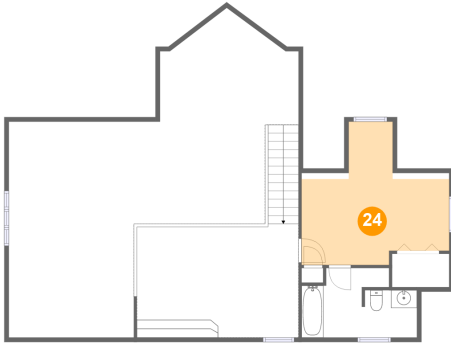

113 Jayson Terrace, Moneta, Bedford County, Virginia, United States, 24121

24 Floor 3 - Bedroom

Dimensions: 16'6" x 16'0"
Area: 180 sq. ft
Counted as living area: Yes

Heated: Yes
Finished: Yes
Enclosed: Yes
Contiguous: Yes
Permitted: Yes
Wet space: No
Addition: No
Conversion: No