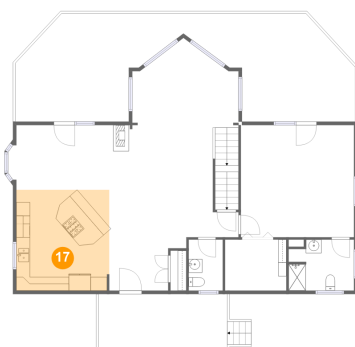

17 Floor 2 - Kitchen

Dimensions: 13'7" x 14'9"
Area: 199 sq. ft
Counted as living area: Yes

Heated: Yes
Finished: Yes
Enclosed: Yes
Contiguous: Yes
Permitted: Yes
Wet space: No
Addition: No
Conversion: No