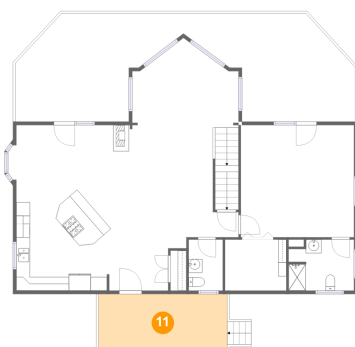

11 Floor 2 - Outdoor

Dimensions: 18'9" x 7'11"
Area: 150 sq. ft
Counted as living area: No

Heated: No
Finished: No
Enclosed: No
Contiguous: Yes
Permitted: Yes
Wet space: No
Addition: No
Conversion: No