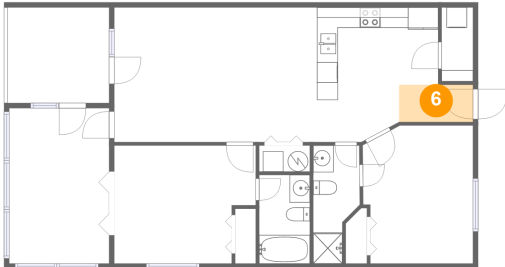

5 Floor 1 - Outdoor

Dimensions: 10'0" x 9'5"
Area: 94 sq. ft
Counted as living area: No

Heated: No
Finished: Yes
Enclosed: No
Contiguous: Yes
Permitted: Yes
Wet space: No
Addition: No
Conversion: No

610 Monte Vista Road, Union Hall, Franklin County, Virginia, United States, 24176, 703

6 Floor 1 - Entry

Dimensions: 7'3" x 3'8"
Area: 27 sq. ft
Counted as living area: Yes

Heated: Yes
Finished: Yes
Enclosed: Yes
Contiguous: Yes
Permitted: Yes
Wet space: No
Addition: No
Conversion: No

7 Floor 1 - Room