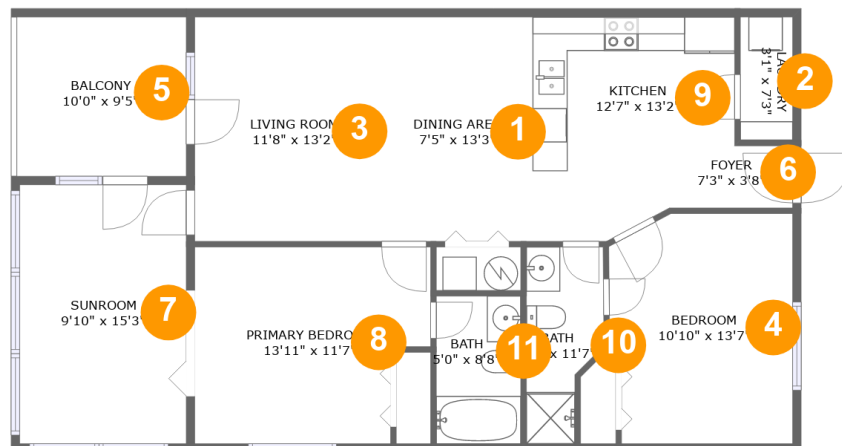

 **1,121** Gross living area sqft

 **1,215** Total sqft

610 Monte Vista Road, Union Hall, Franklin County, Virginia, United States, 24176, 703

Room dimensions

Floor 1

Total sqft: 1215 Living area: 1121

#		Dimensions	sqft	Counted as living area
1	Dining Room	7'5" x 13'3"	99 sq. ft	Yes
2	Utility	3'1" x 7'3"	22 sq. ft	Yes
3	Living Room	11'8" x 13'2"	155 sq. ft	Yes
4	Bedroom	10'10" x 13'7"	139 sq. ft	Yes
5	Outdoor	10'0" x 9'5"	94 sq. ft	No
6	Entry	7'3" x 3'8"	27 sq. ft	Yes
7	Room	9'10" x 15'3"	150 sq. ft	Yes
8	Bedroom	13'11" x 11'7"	148 sq. ft	Yes
9	Kitchen	12'7" x 13'2"	142 sq. ft	Yes
10	Bath	4'7" x 11'7"	44 sq. ft	Yes
11	Bath	5'0" x 8'8"	43 sq. ft	Yes

1 Floor 1 - Dining Room

Dimensions: 7'5" x 13'3"
Area: 99 sq. ft
Counted as living area: Yes

Heated: Yes
Finished: Yes
Enclosed: Yes
Contiguous: Yes
Permitted: Yes
Wet space: No
Addition: No
Conversion: No

Dimensions: 13'11" x 11'7"
Area: 148 sq. ft
Counted as living area: Yes

Heated: Yes
Finished: Yes
Enclosed: Yes
Contiguous: Yes
Permitted: Yes
Wet space: No
Addition: No
Conversion: No

610 Monte Vista Road, Union Hall, Franklin County, Virginia, United States, 24176, 703

9 Floor 1 - Kitchen

Dimensions: 12'7" x 13'2"
Area: 142 sq. ft
Counted as living area: Yes

Heated: Yes
Finished: Yes
Enclosed: Yes
Contiguous: Yes
Permitted: Yes
Wet space: No
Addition: No
Conversion: No