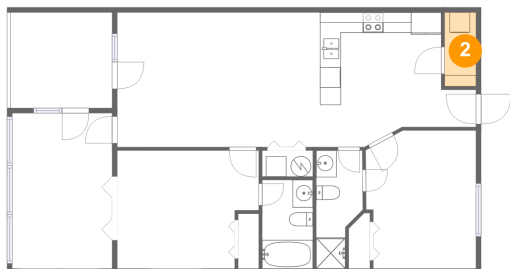

 **1,121** Gross living area sqft

 **1,215** Total sqft

610 Monte Vista Road, Union Hall, Franklin County, Virginia, United States, 24176, 703

Room dimensions

Floor 1

Total sqft: 1215 Living area: 1121

#		Dimensions	sqft	Counted as living area
1	Dining Room	7'5" x 13'3"	99 sq. ft	Yes
2	Utility	3'1" x 7'3"	22 sq. ft	Yes
3	Living Room	11'8" x 13'2"	155 sq. ft	Yes
4	Bedroom	10'10" x 13'7"	139 sq. ft	Yes
5	Outdoor	10'0" x 9'5"	94 sq. ft	No
6	Entry	7'3" x 3'8"	27 sq. ft	Yes
7	Room	9'10" x 15'3"	150 sq. ft	Yes
8	Bedroom	13'11" x 11'7"	148 sq. ft	Yes
9	Kitchen	12'7" x 13'2"	142 sq. ft	Yes
10	Bath	4'7" x 11'7"	44 sq. ft	Yes
11	Bath	5'0" x 8'8"	43 sq. ft	Yes

1 Floor 1 - Dining Room

Dimensions: 7'5" x 13'3"
Area: 99 sq. ft
Counted as living area: Yes

Heated: Yes
Finished: Yes
Enclosed: Yes
Contiguous: Yes
Permitted: Yes
Wet space: No
Addition: No
Conversion: No

2 Floor 1 - Utility

Dimensions: 3'1" x 7'3"
Area: 22 sq. ft
Counted as living area: Yes

Heated: Yes
Finished: Yes
Enclosed: Yes
Contiguous: Yes
Permitted: Yes
Wet space: No
Addition: No
Conversion: No

610 Monte Vista Road, Union Hall, Franklin County, Virginia, United States, 24176, 703