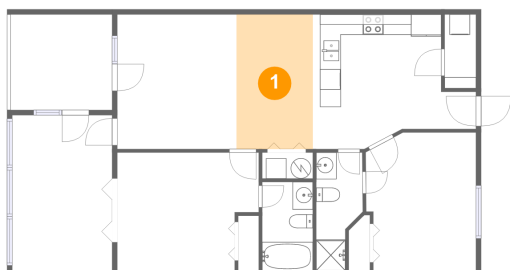

 **1,121** Gross living area sqft

 **1,215** Total sqft

610 Monte Vista Road, Union Hall, Franklin County, Virginia, United States, 24176, 703

Room dimensions

Floor 1

Total sqft: 1215 Living area: 1121

#		Dimensions	sqft	Counted as living area
1	Dining Room	7'5" x 13'3"	99 sq. ft	Yes
2	Utility	3'1" x 7'3"	22 sq. ft	Yes
3	Living Room	11'8" x 13'2"	155 sq. ft	Yes
4	Bedroom	10'10" x 13'7"	139 sq. ft	Yes
5	Outdoor	10'0" x 9'5"	94 sq. ft	No
6	Entry	7'3" x 3'8"	27 sq. ft	Yes
7	Room	9'10" x 15'3"	150 sq. ft	Yes
8	Bedroom	13'11" x 11'7"	148 sq. ft	Yes
9	Kitchen	12'7" x 13'2"	142 sq. ft	Yes
10	Bath	4'7" x 11'7"	44 sq. ft	Yes
11	Bath	5'0" x 8'8"	43 sq. ft	Yes

1 Floor 1 - Dining Room

Dimensions: 7'5" x 13'3"
Area: 99 sq. ft
Counted as living area: Yes

Heated: Yes
Finished: Yes
Enclosed: Yes
Contiguous: Yes
Permitted: Yes
Wet space: No
Addition: No
Conversion: No