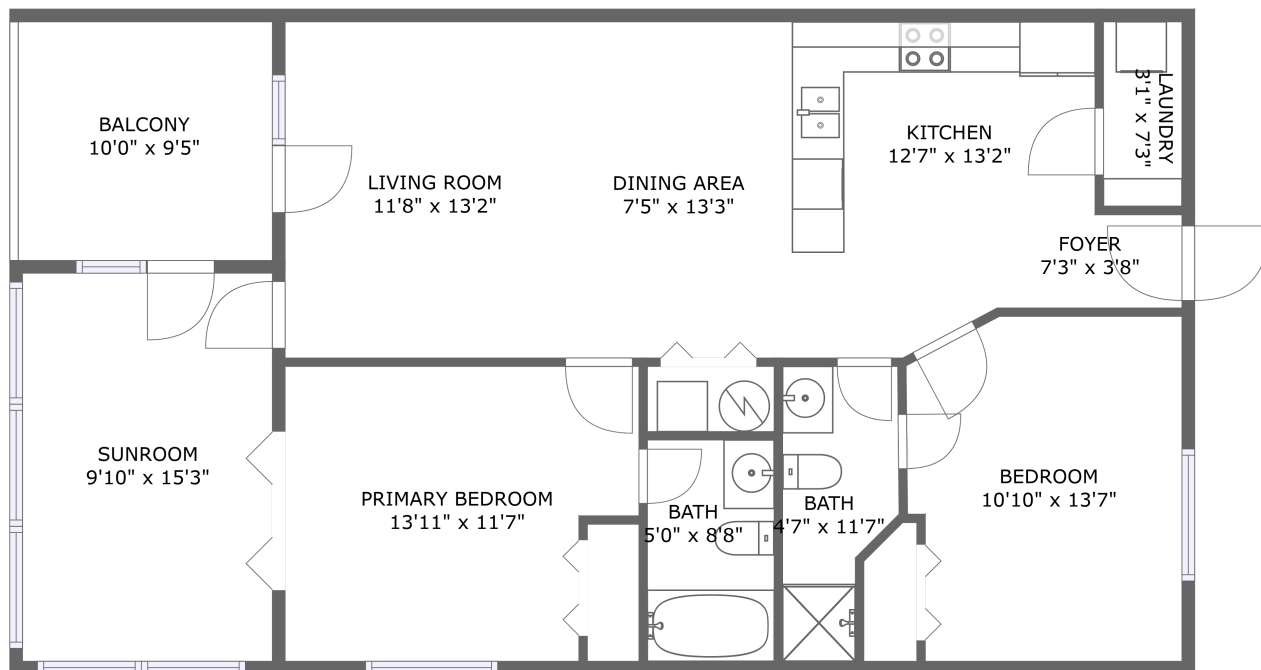

610 Monte Vista Road, Union Hall, Franklin County, Virginia, United States, 24176, 703

MAIN

Property summary

0 Garages

2 Bedrooms

2 Bathrooms

0 Half baths

1 Floors

1,121 Gross living area sqft

1,215 Total sqft