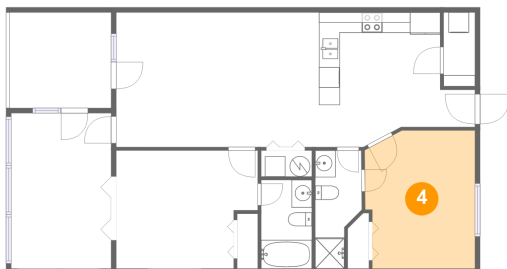

4 Floor 1 - Bedroom

Dimensions: 10'10" x 13'7"
Area: 139 sq. ft
Counted as living area: Yes

Heated: Yes
Finished: Yes
Enclosed: Yes
Contiguous: Yes
Permitted: Yes
Wet space: No
Addition: No
Conversion: No