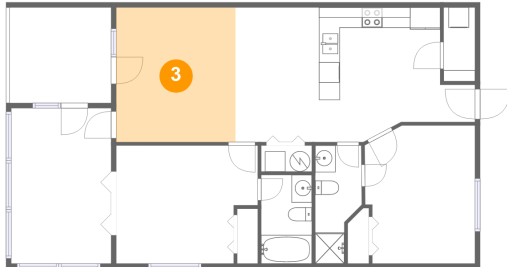

1 Floor 1 - Dining Room

Dimensions: 7'5" x 13'3"
Area: 99 sq. ft
Counted as living area: Yes

Heated: Yes
Finished: Yes
Enclosed: Yes
Contiguous: Yes
Permitted: Yes
Wet space: No
Addition: No
Conversion: No

2 Floor 1 - Utility

Dimensions: 3'1" x 7'3"
Area: 22 sq. ft
Counted as living area: Yes

Heated: Yes
Finished: Yes
Enclosed: Yes
Contiguous: Yes
Permitted: Yes
Wet space: No
Addition: No
Conversion: No

610 Monte Vista Road, Union Hall, Franklin County, Virginia, United States, 24176, 703

3 Floor 1 - Living Room

Dimensions: 11'8" x 13'2"
Area: 155 sq. ft
Counted as living area: Yes

Heated: Yes
Finished: Yes
Enclosed: Yes
Contiguous: Yes
Permitted: Yes
Wet space: No
Addition: No
Conversion: No