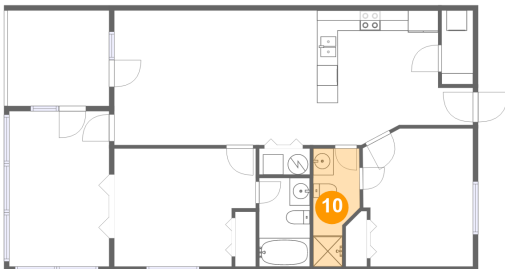

10 Floor 1 - Bath

Dimensions: 4'7" x 11'7"
Area: 44 sq. ft
Counted as living area: Yes

Heated: Yes
Finished: Yes
Enclosed: Yes
Contiguous: Yes
Permitted: Yes
Wet space: Yes
Addition: No
Conversion: No