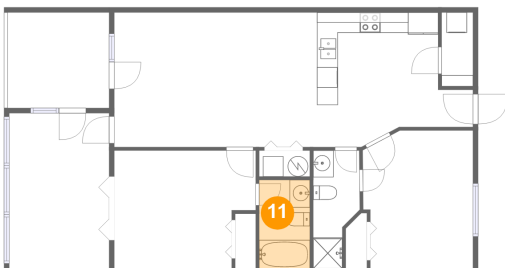

11 Floor 1 - Bath

Dimensions: 5'0" x 8'8"
Area: 43 sq. ft
Counted as living area: Yes

Heated: Yes
Finished: Yes
Enclosed: Yes
Contiguous: Yes
Permitted: Yes
Wet space: Yes
Addition: No
Conversion: No