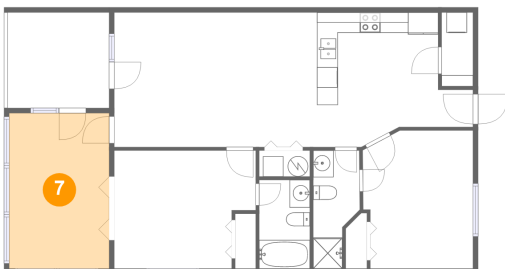

5 Floor 1 - Outdoor

Dimensions: 10'0" x 9'5"
Area: 94 sq. ft
Counted as living area: No

Heated: No
Finished: Yes
Enclosed: No
Contiguous: Yes
Permitted: Yes
Wet space: No
Addition: No
Conversion: No

610 Monte Vista Road, Union Hall, Franklin County, Virginia, United States, 24176, 703

6 Floor 1 - Entry

Dimensions: 7'3" x 3'8"
Area: 27 sq. ft
Counted as living area: Yes

Heated: Yes
Finished: Yes
Enclosed: Yes
Contiguous: Yes
Permitted: Yes
Wet space: No
Addition: No
Conversion: No

7 Floor 1 - Room