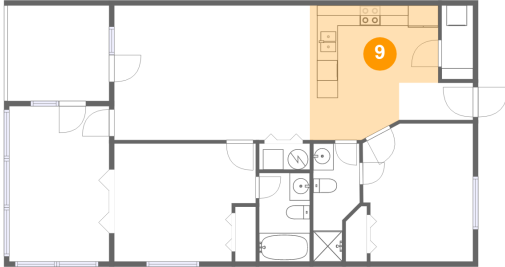

610 Monte Vista Road, Union Hall, Franklin County, Virginia, United States, 24176, 703

9 Floor 1 - Kitchen

Dimensions: 12'7" x 13'2"
Area: 142 sq. ft
Counted as living area: Yes

Heated: Yes
Finished: Yes
Enclosed: Yes
Contiguous: Yes
Permitted: Yes
Wet space: No
Addition: No
Conversion: No