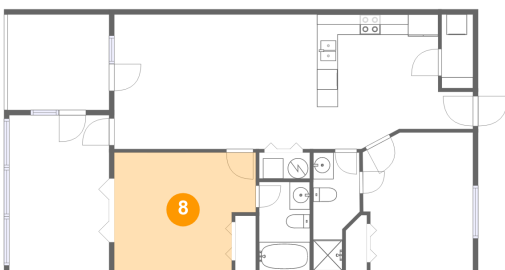

5 Floor 1 - Outdoor

Dimensions: 10'0" x 9'5"
Area: 94 sq. ft
Counted as living area: No

Heated: No
Finished: Yes
Enclosed: No
Contiguous: Yes
Permitted: Yes
Wet space: No
Addition: No
Conversion: No

610 Monte Vista Road, Union Hall, Franklin County, Virginia, United States, 24176, 703

6 Floor 1 - Entry

Dimensions: 7'3" x 3'8"
Area: 27 sq. ft
Counted as living area: Yes

Heated: Yes
Finished: Yes
Enclosed: Yes
Contiguous: Yes
Permitted: Yes
Wet space: No
Addition: No
Conversion: No

7 Floor 1 - Room

Dimensions: 9'10" x 15'3"
Area: 150 sq. ft
Counted as living area: Yes

Heated: Yes
Finished: Yes
Enclosed: Yes
Contiguous: Yes
Permitted: Yes
Wet space: No
Addition: No
Conversion: No

8 Floor 1 - Bedroom

Dimensions: 13'11" x 11'7"
Area: 148 sq. ft
Counted as living area: Yes

Heated: Yes
Finished: Yes
Enclosed: Yes
Contiguous: Yes
Permitted: Yes
Wet space: No
Addition: No
Conversion: No

610 Monte Vista Road, Union Hall, Franklin County, Virginia, United States, 24176, 703