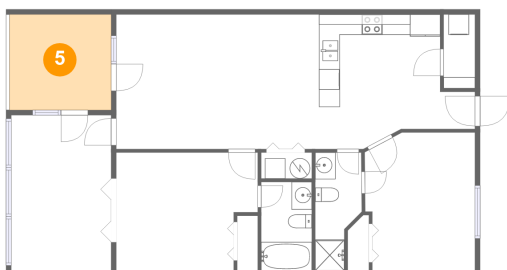

2 Floor 1 - Utility

Dimensions: 3'1" x 7'3"
Area: 22 sq. ft
Counted as living area: Yes

Heated: Yes
Finished: Yes
Enclosed: Yes
Contiguous: Yes
Permitted: Yes
Wet space: No
Addition: No
Conversion: No

610 Monte Vista Road, Union Hall, Franklin County, Virginia, United States, 24176, 703

3 Floor 1 - Living Room

Dimensions: 11'8" x 13'2"
Area: 155 sq. ft
Counted as living area: Yes

Heated: Yes
Finished: Yes
Enclosed: Yes
Contiguous: Yes
Permitted: Yes
Wet space: No
Addition: No
Conversion: No

4 Floor 1 - Bedroom

Dimensions: 10'10" x 13'7"
Area: 139 sq. ft
Counted as living area: Yes

Heated: Yes
Finished: Yes
Enclosed: Yes
Contiguous: Yes
Permitted: Yes
Wet space: No
Addition: No
Conversion: No

5 Floor 1 - Outdoor

Dimensions: 10'0" x 9'5"
Area: 94 sq. ft
Counted as living area: No

Heated: No
Finished: Yes
Enclosed: No
Contiguous: Yes
Permitted: Yes
Wet space: No
Addition: No
Conversion: No

610 Monte Vista Road, Union Hall, Franklin County, Virginia, United States, 24176, 703