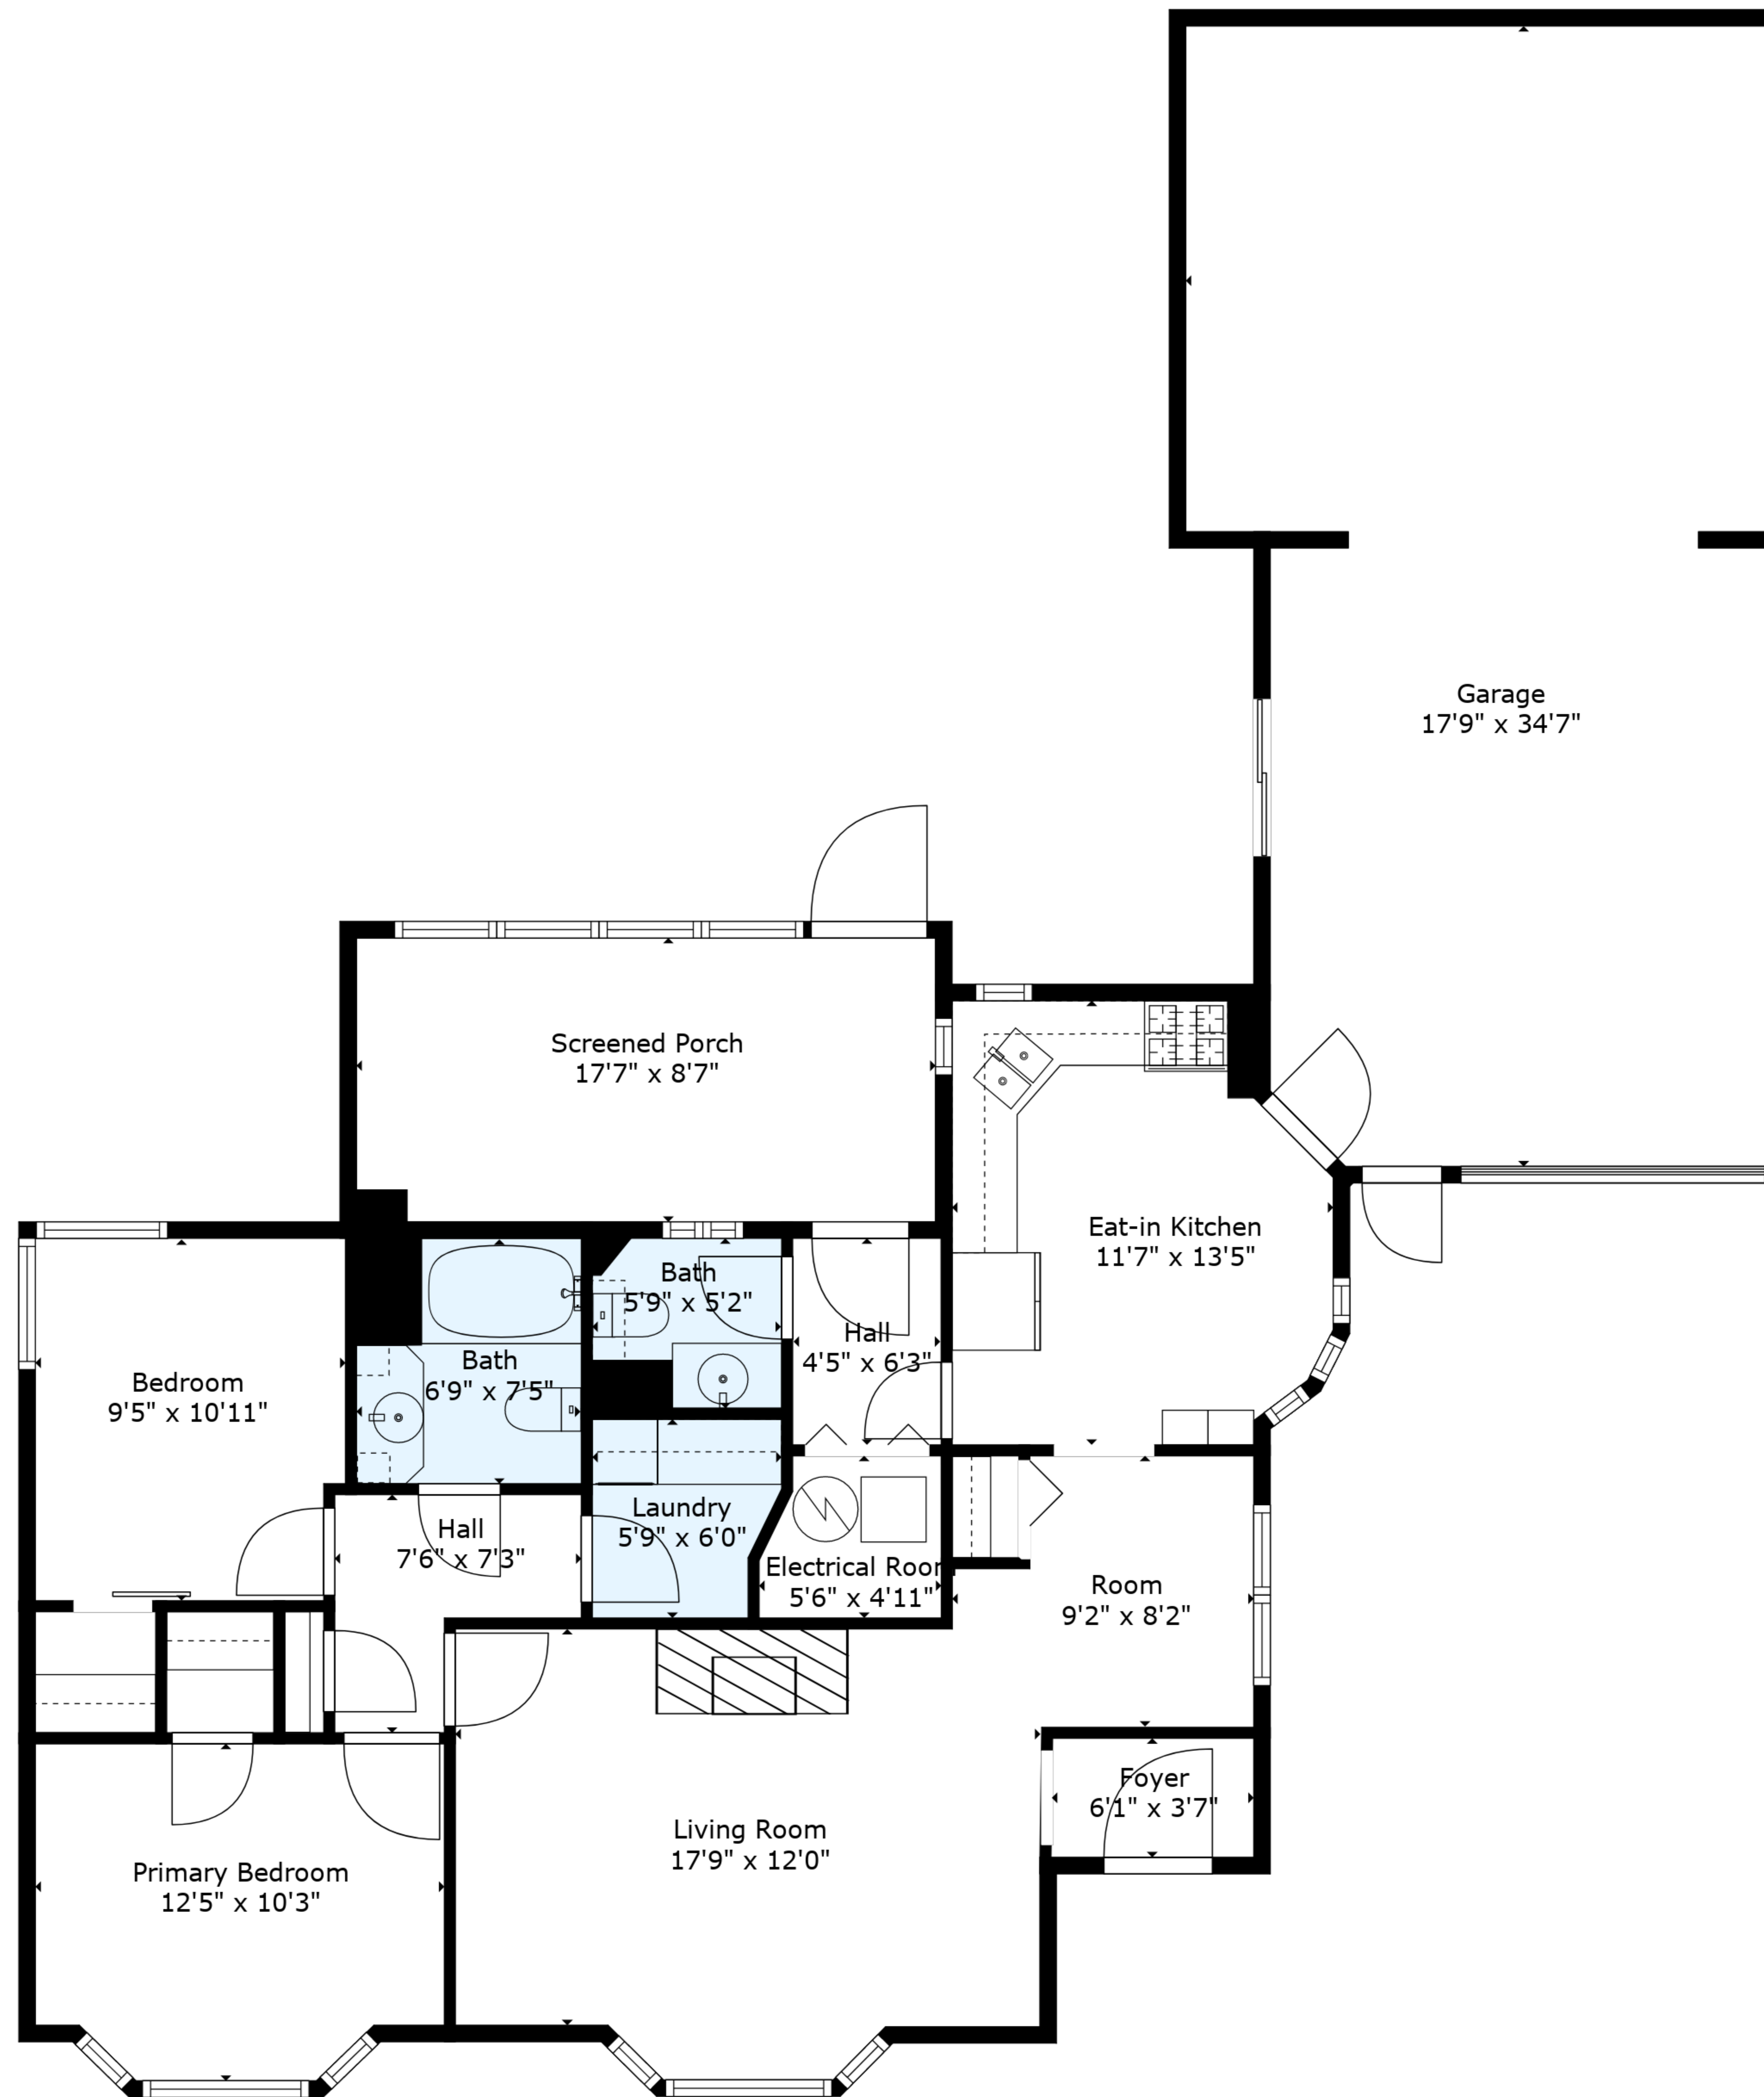

TOTAL: 931 sq. ft

FLOOR 1: 931 sq. ft

EXCLUDED AREAS: ELECTRICAL ROOM: 25 sq. ft, SCREENED PORCH: 151 sq. ft, GARAGE: 558 sq. ft

TOTAL: 931 sq. ft

FLOOR 1: 931 sq. ft

EXCLUDED AREAS: ELECTRICAL ROOM: 25 sq. ft, SCREENED PORCH: 151 sq. ft, GARAGE: 558 sq. ft