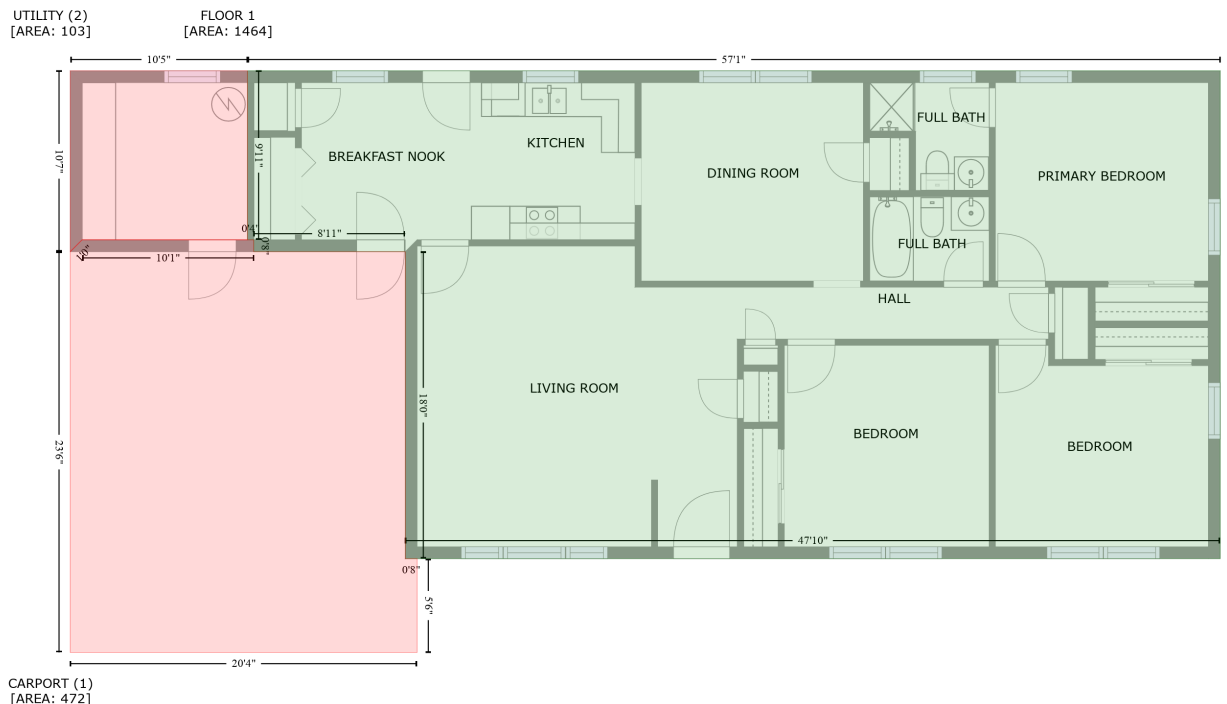

376 College Park Court Northwest, Huntsville, Madison County, Alabama, United States, 35805

Gross Living Area: 1464 sq. ft

Space	Area (sq. ft)	Calculation <small>Coordinate Polygon Area Algorithm using inches</small>
FLOOR 1 (Living area)	1464	$-\left((912.5 + 912.5) * (4 - 347.1) + (912.5 + 338.9) * (347.1 - 347.1) + (338.9 + 338.9) * (347.1 - 131.3) + (338.9 + 232.3) * (131.3 - 131.3) + (232.3 + 232.3) * (131.3 - 122.9) + (232.3 + 227.9) * (122.9 - 122.9) + (227.9 + 227.9) * (122.9 - 4) + (227.9 + 912.5) * (4 - 4)\right) * 0.5 * 0.00694$
CARPORT (Non-living area)	472	$-\left((232.3 + 232.3) * (122.9 - 131.3) + (232.3 + 338.9) * (131.3 - 131.3) + (338.9 + 338.9) * (131.3 - 347.1) + (338.9 + 347.3) * (347.1 - 347.1) + (347.3 + 347.3) * (347.1 - 413.1) + (347.3 + 103.1) * (413.1 - 413.1) + (103.1 + 103.1) * (413.1 - 131.3) + (103.1 + 111.5) * (131.3 - 122.9) + (111.5 + 232.3) * (122.9 - 122.9)\right) * 0.5 * 0.00694$
UTILITY (Non-living area)	103	$-\left((227.9 + 227.9) * (4 - 122.9) + (227.9 + 111.5) * (122.9 - 122.9) + (111.5 + 103.1) * (122.9 - 131.3) + (103.1 + 103.1) * (131.3 - 4) + (103.1 + 227.9) * (4 - 4)\right) * 0.5 * 0.00694$