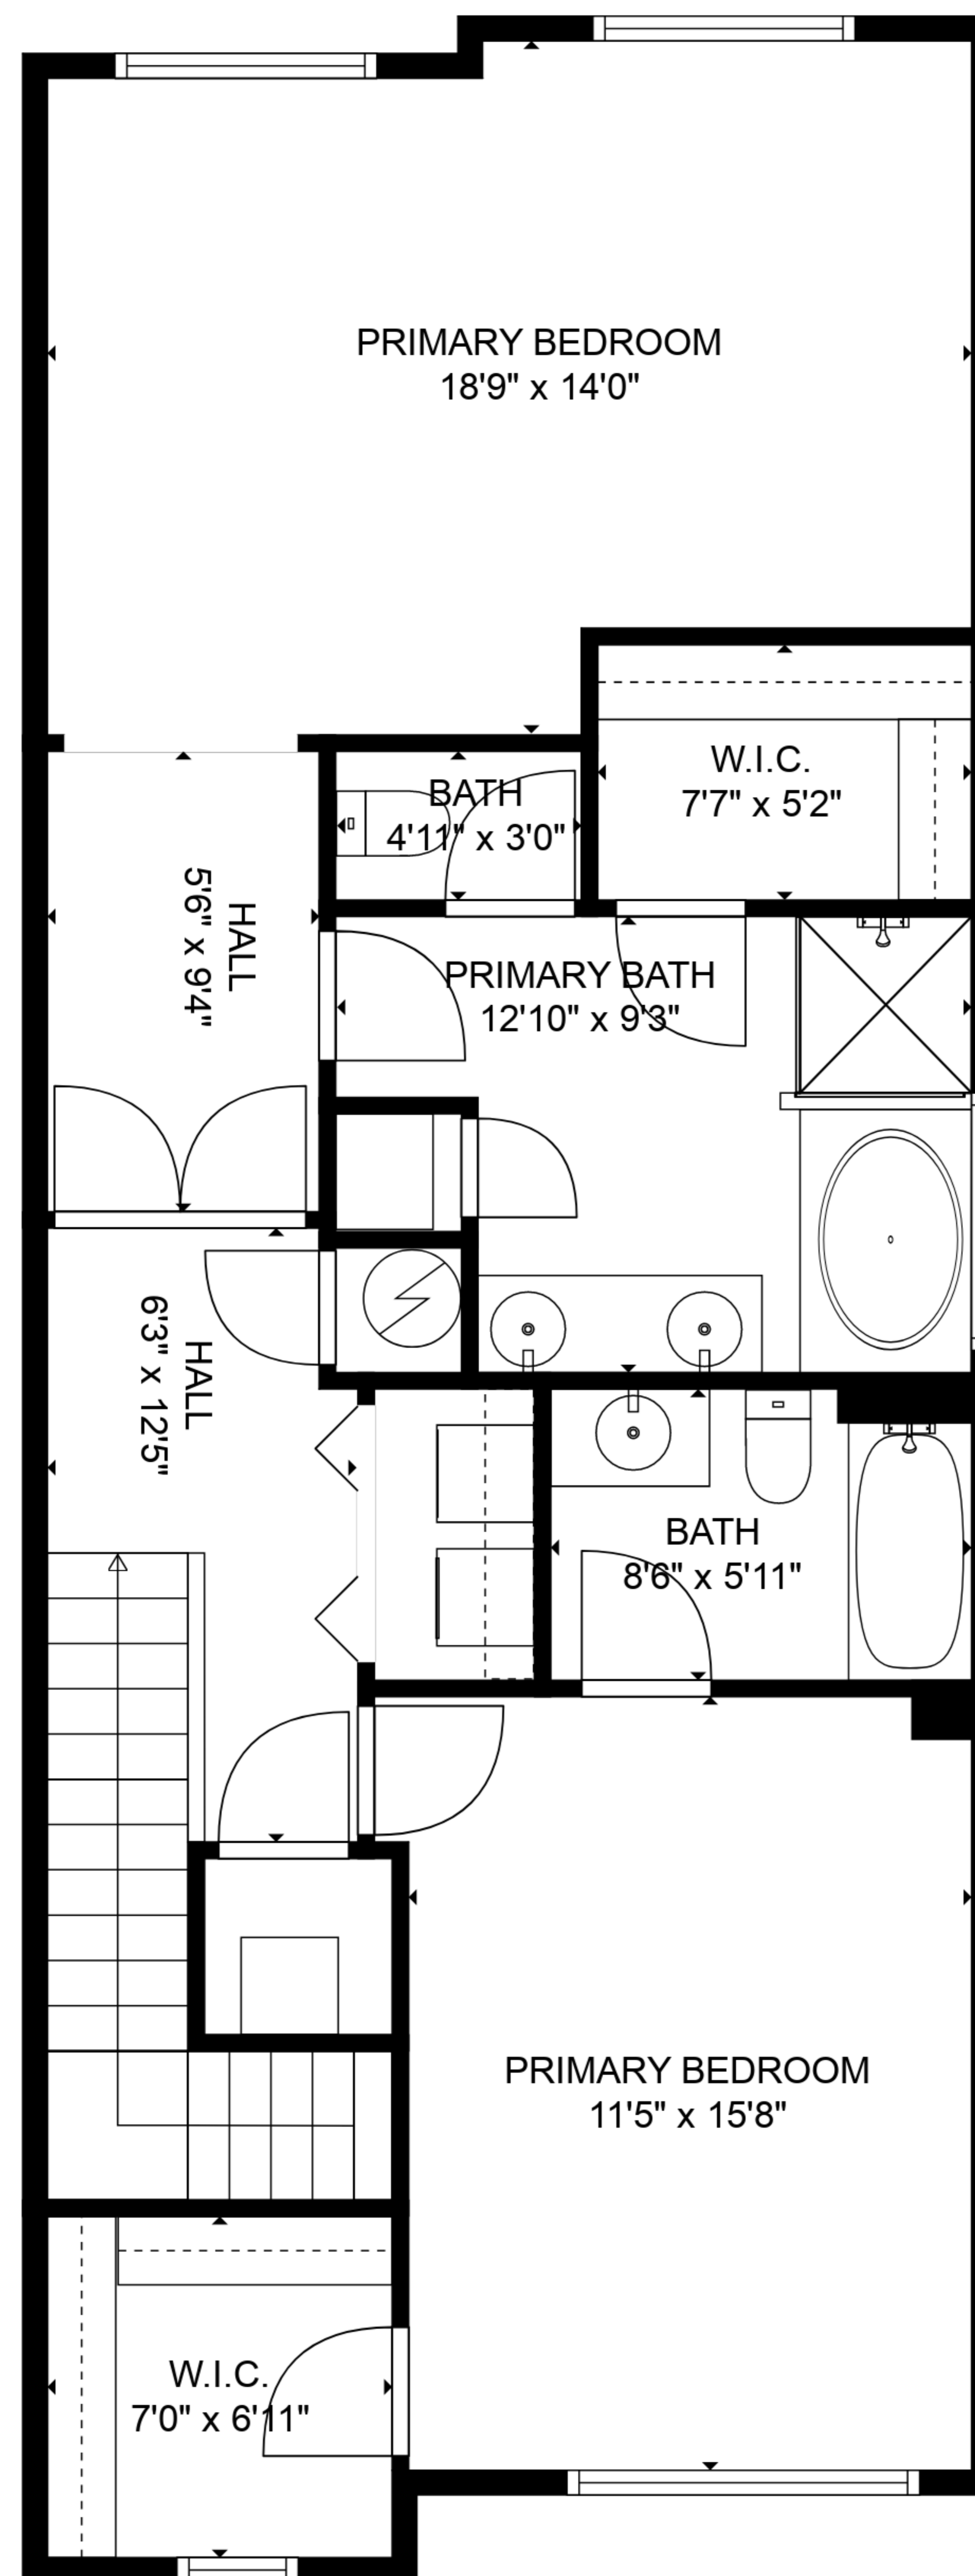

**TOTAL: 1458 sq. ft**

FLOOR 1: 529 sq. ft, FLOOR 2: 929 sq. ft

EXCLUDED AREAS: GARAGE: 357 sq. ft

SIZES AND DIMENSIONS ARE APPROXIMATE, ACTUAL MAY VARY.

**TOTAL: 1458 sq. ft**

FLOOR 1: 529 sq. ft, FLOOR 2: 929 sq. ft

EXCLUDED AREAS: GARAGE: 357 sq. ft

SIZES AND DIMENSIONS ARE APPROXIMATE, ACTUAL MAY VARY.

**TOTAL: 1458 sq. ft**

FLOOR 1: 529 sq. ft, FLOOR 2: 929 sq. ft

EXCLUDED AREAS: GARAGE: 357 sq. ft

SIZES AND DIMENSIONS ARE APPROXIMATE, ACTUAL MAY VARY.