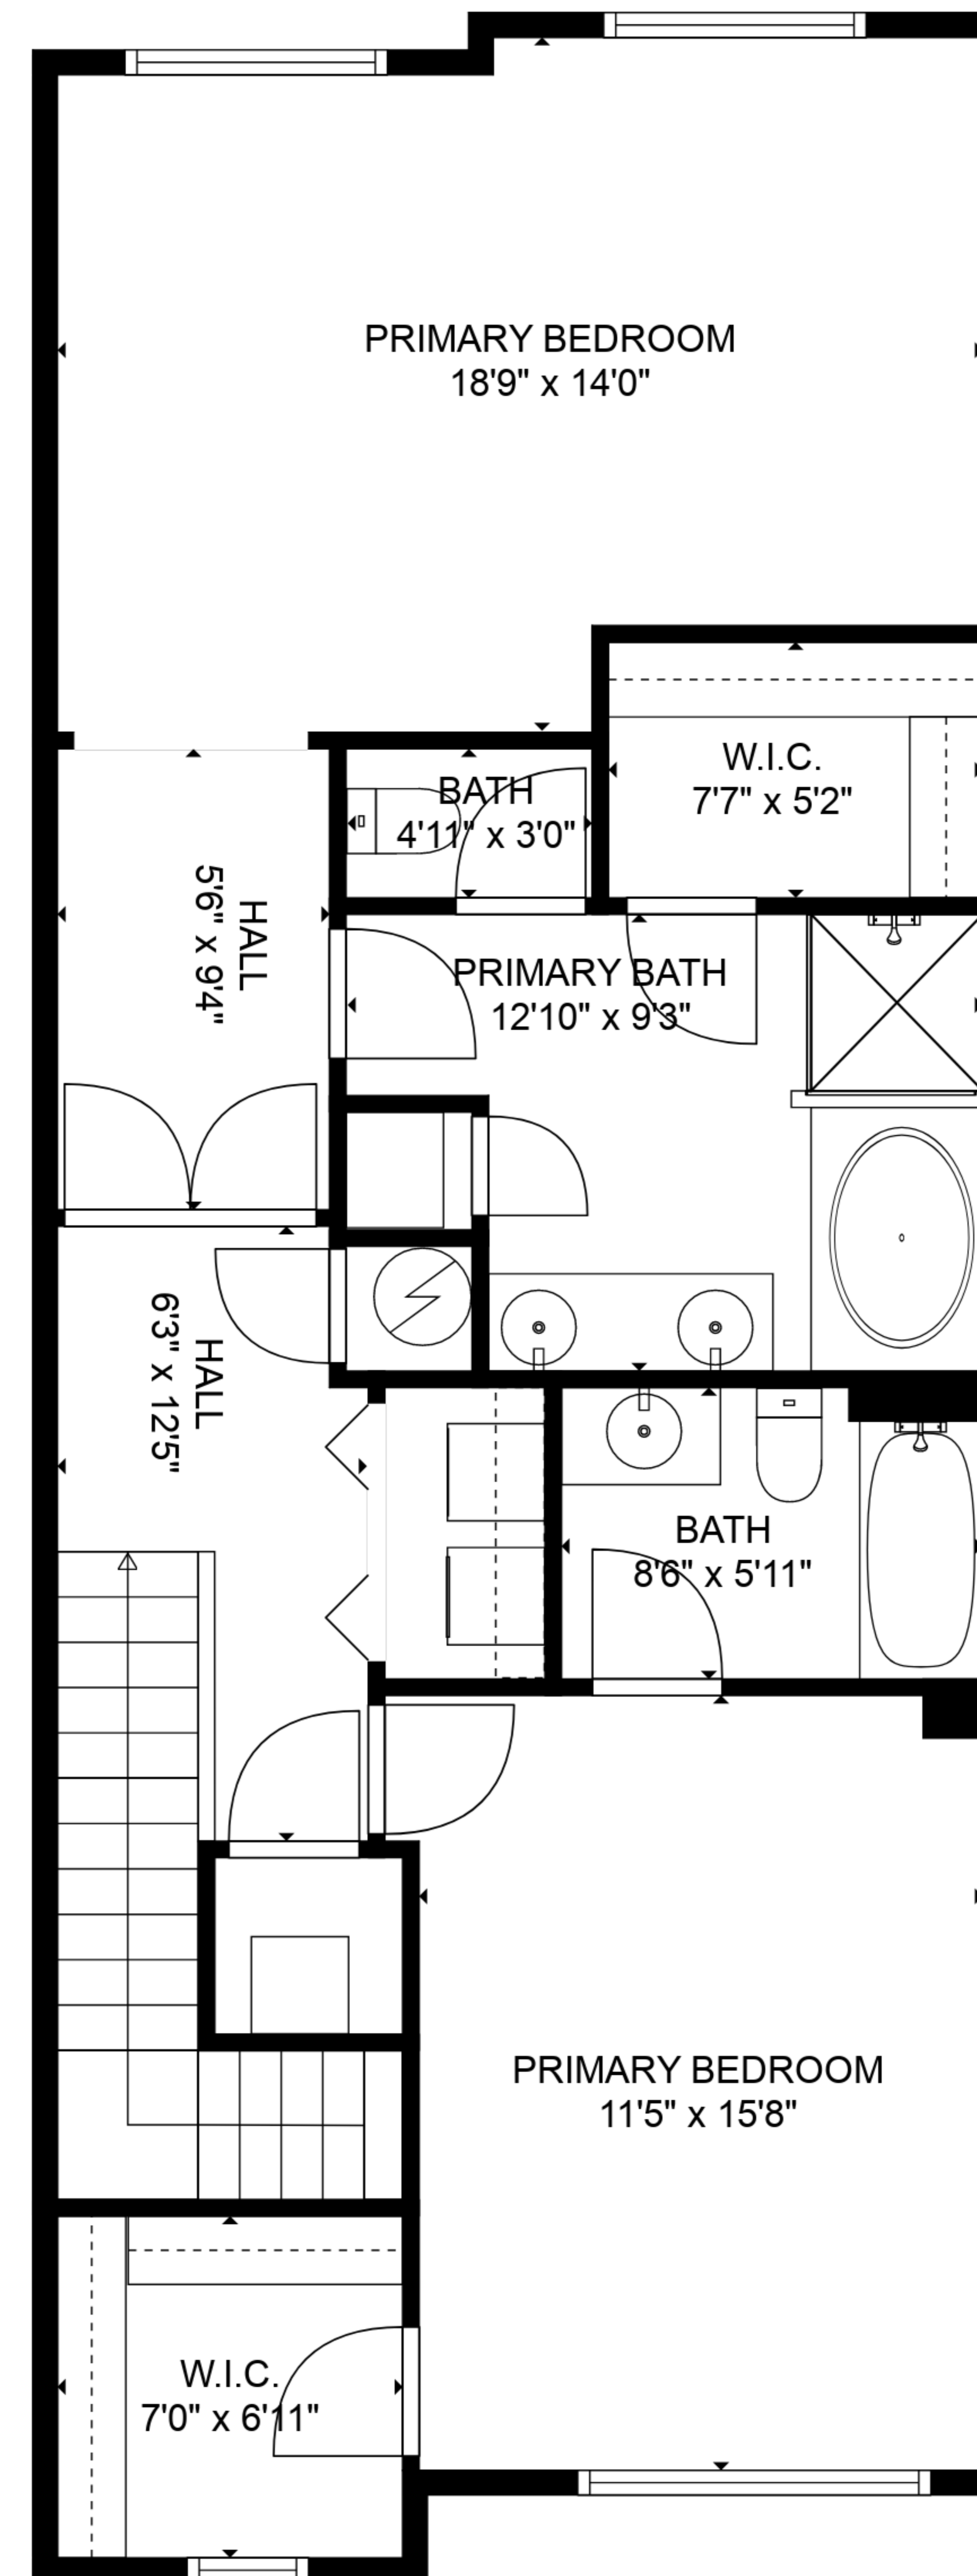

**TOTAL: 1458 sq. ft**

FLOOR 1: 529 sq. ft, FLOOR 2: 929 sq. ft

EXCLUDED AREAS: GARAGE: 357 sq. ft

SIZES AND DIMENSIONS ARE APPROXIMATE, ACTUAL MAY VARY.

**TOTAL: 1458 sq. ft**

FLOOR 1: 529 sq. ft, FLOOR 2: 929 sq. ft

EXCLUDED AREAS: GARAGE: 357 sq. ft

SIZES AND DIMENSIONS ARE APPROXIMATE, ACTUAL MAY VARY.

**TOTAL: 1458 sq. ft**

FLOOR 1: 529 sq. ft, FLOOR 2: 929 sq. ft

EXCLUDED AREAS: GARAGE: 357 sq. ft

SIZES AND DIMENSIONS ARE APPROXIMATE, ACTUAL MAY VARY.