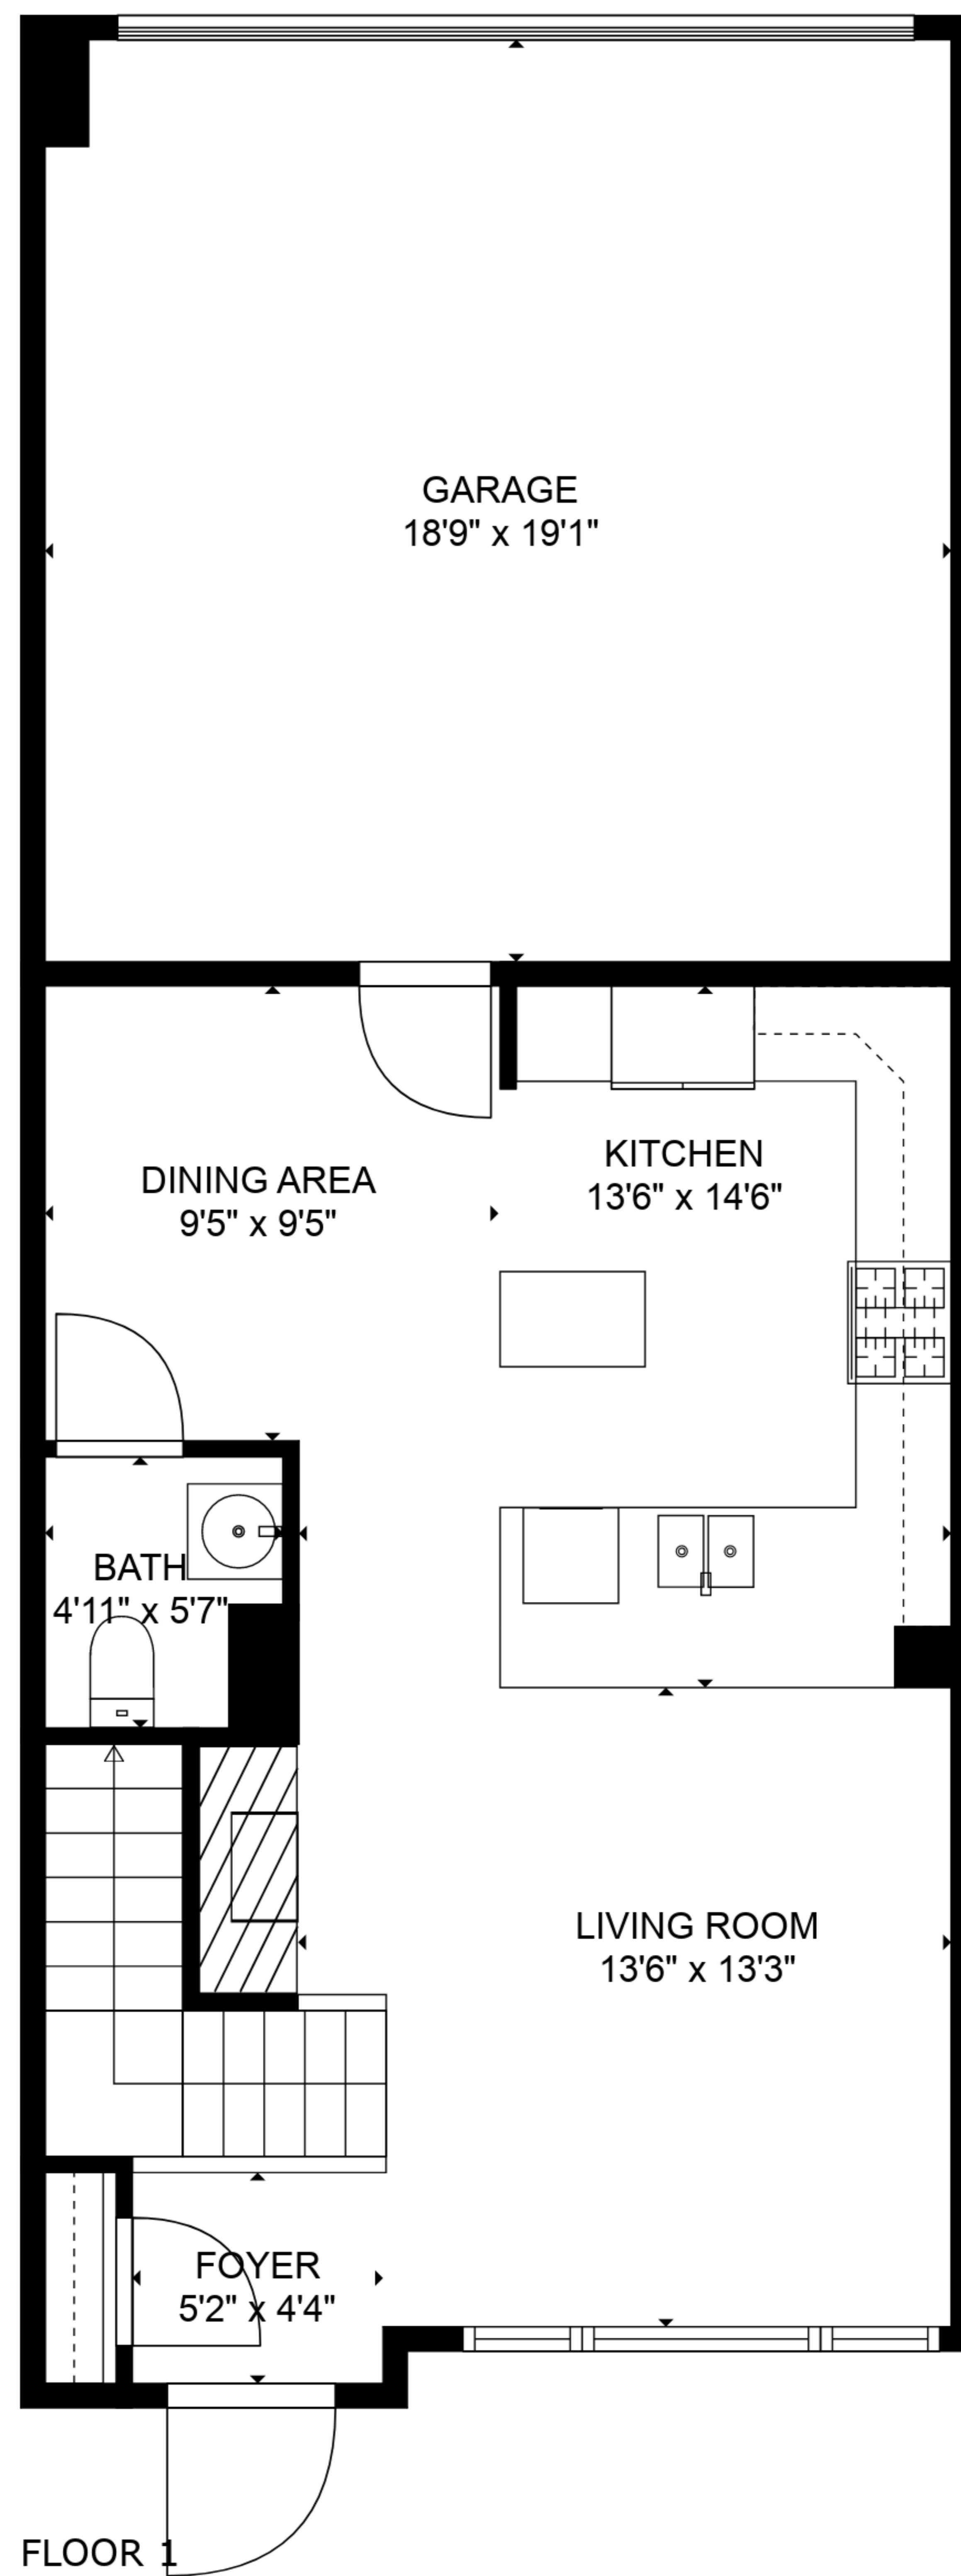

**TOTAL: 1458 sq. ft**

FLOOR 1: 529 sq. ft, FLOOR 2: 929 sq. ft

EXCLUDED AREAS: GARAGE: 357 sq. ft

SIZES AND DIMENSIONS ARE APPROXIMATE, ACTUAL MAY VARY.

**TOTAL: 1458 sq. ft**

FLOOR 1: 529 sq. ft, FLOOR 2: 929 sq. ft

EXCLUDED AREAS: GARAGE: 357 sq. ft

SIZES AND DIMENSIONS ARE APPROXIMATE, ACTUAL MAY VARY.

**TOTAL: 1458 sq. ft**

FLOOR 1: 529 sq. ft, FLOOR 2: 929 sq. ft

EXCLUDED AREAS: GARAGE: 357 sq. ft

SIZES AND DIMENSIONS ARE APPROXIMATE, ACTUAL MAY VARY.