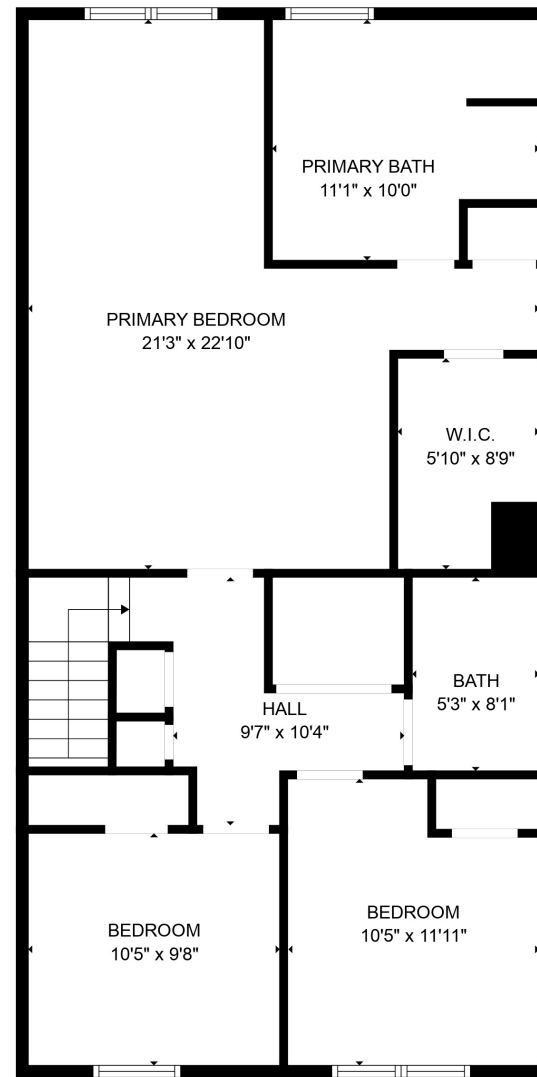

FLOOR 1

FLOOR 2

Total scanned area: 1954 sq. ft

SIZES AND DIMENSIONS ARE APPROXIMATE. ACTUAL MAY VARY.

Total scanned area: 1954 sq. ft

SIZES AND DIMENSIONS ARE APPROXIMATE. ACTUAL MAY VARY.

Total scanned area: 1954 sq. ft

SIZES AND DIMENSIONS ARE APPROXIMATE. ACTUAL MAY VARY.