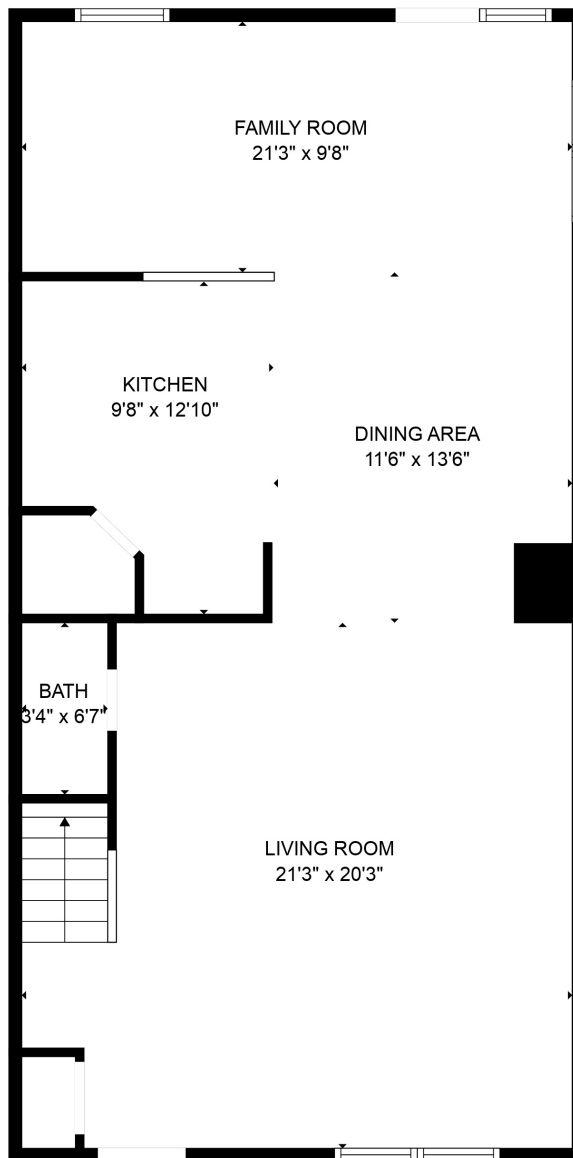

FLOOR 1

FLOOR 2

Total scanned area: 1954 sq. ft

SIZES AND DIMENSIONS ARE APPROXIMATE. ACTUAL MAY VARY.

Total scanned area: 1954 sq. ft

SIZES AND DIMENSIONS ARE APPROXIMATE. ACTUAL MAY VARY.

Total scanned area: 1954 sq. ft

SIZES AND DIMENSIONS ARE APPROXIMATE. ACTUAL MAY VARY.