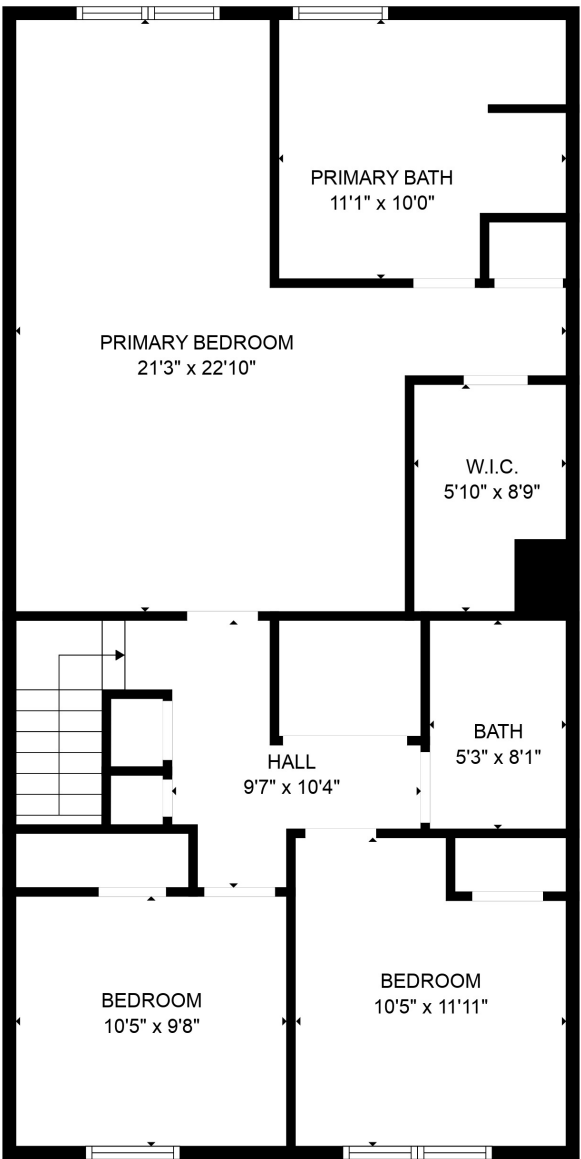

Total scanned area: 1954 sq. ft