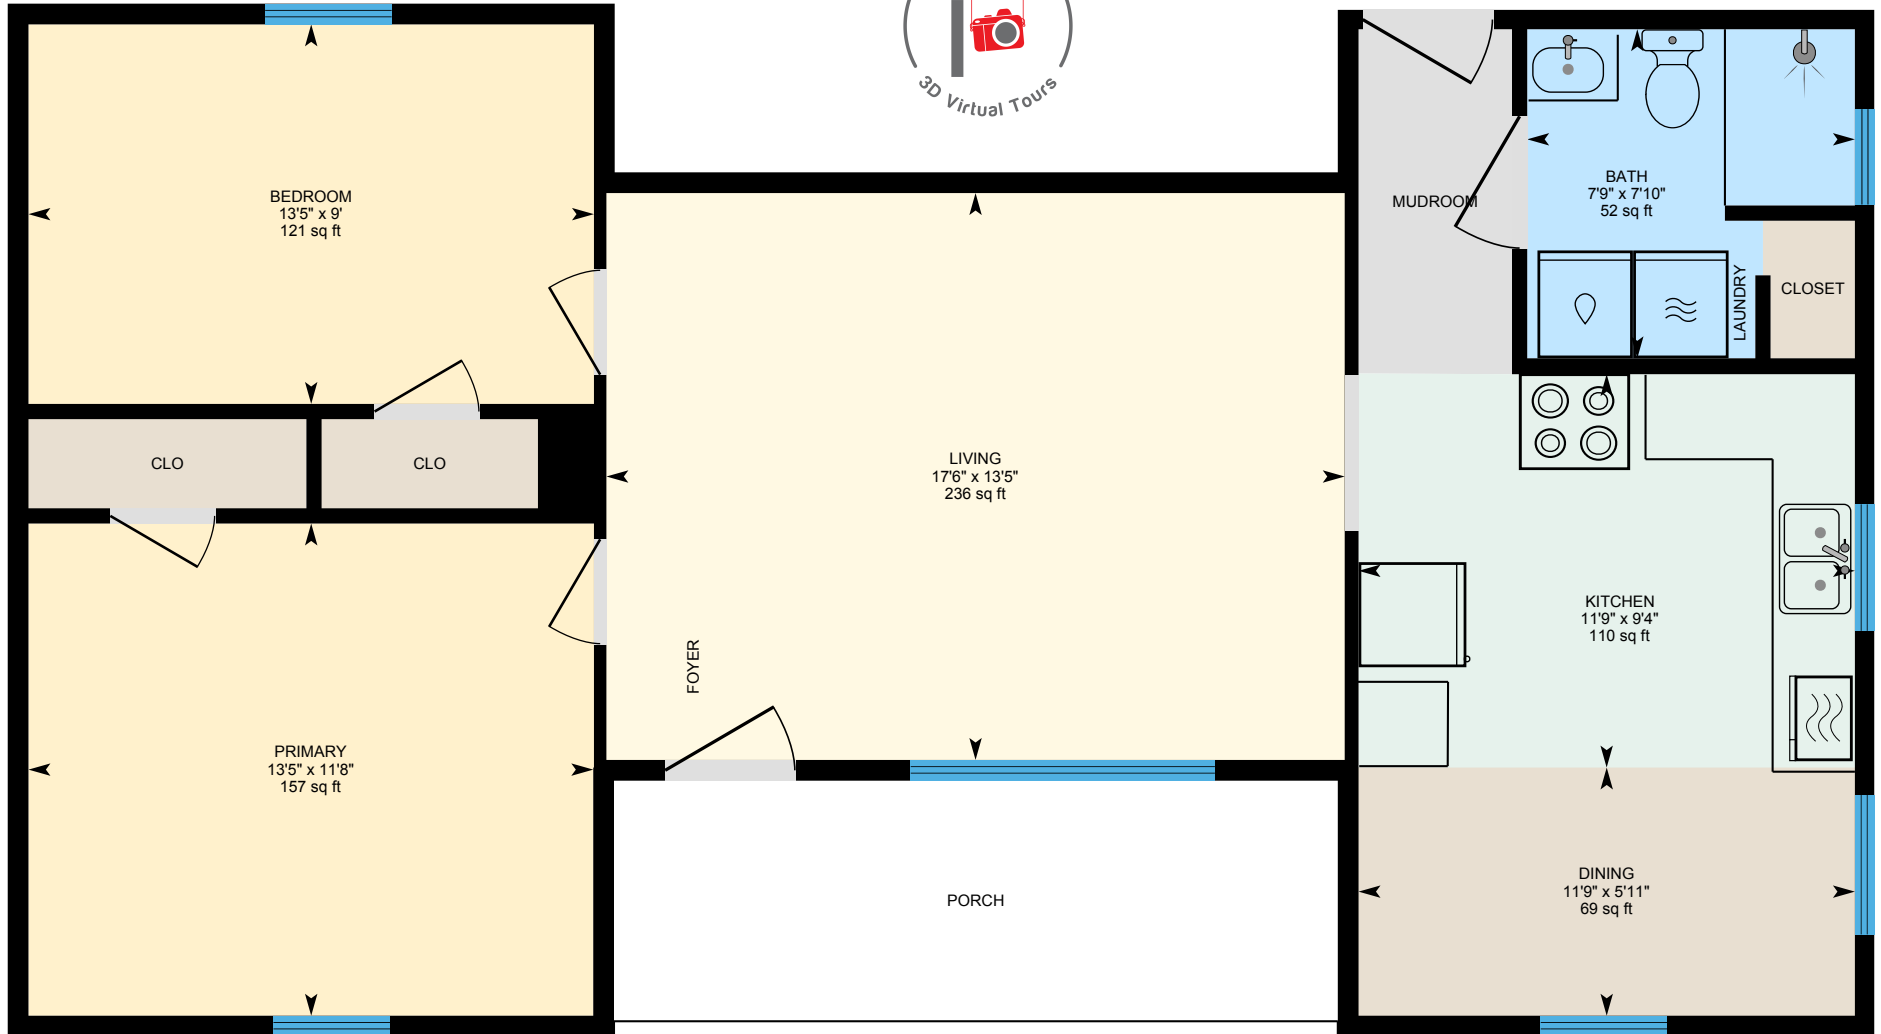

12308 Yosemite Blvd, Waterford, CA

Main Floor Finished Area 913.42 sq ft

PREPARED: 2024/11/20

White regions are excluded from total floor area in iGUIDE floor plans. All room dimensions and floor areas must be considered approximate and are subject to independent verification.