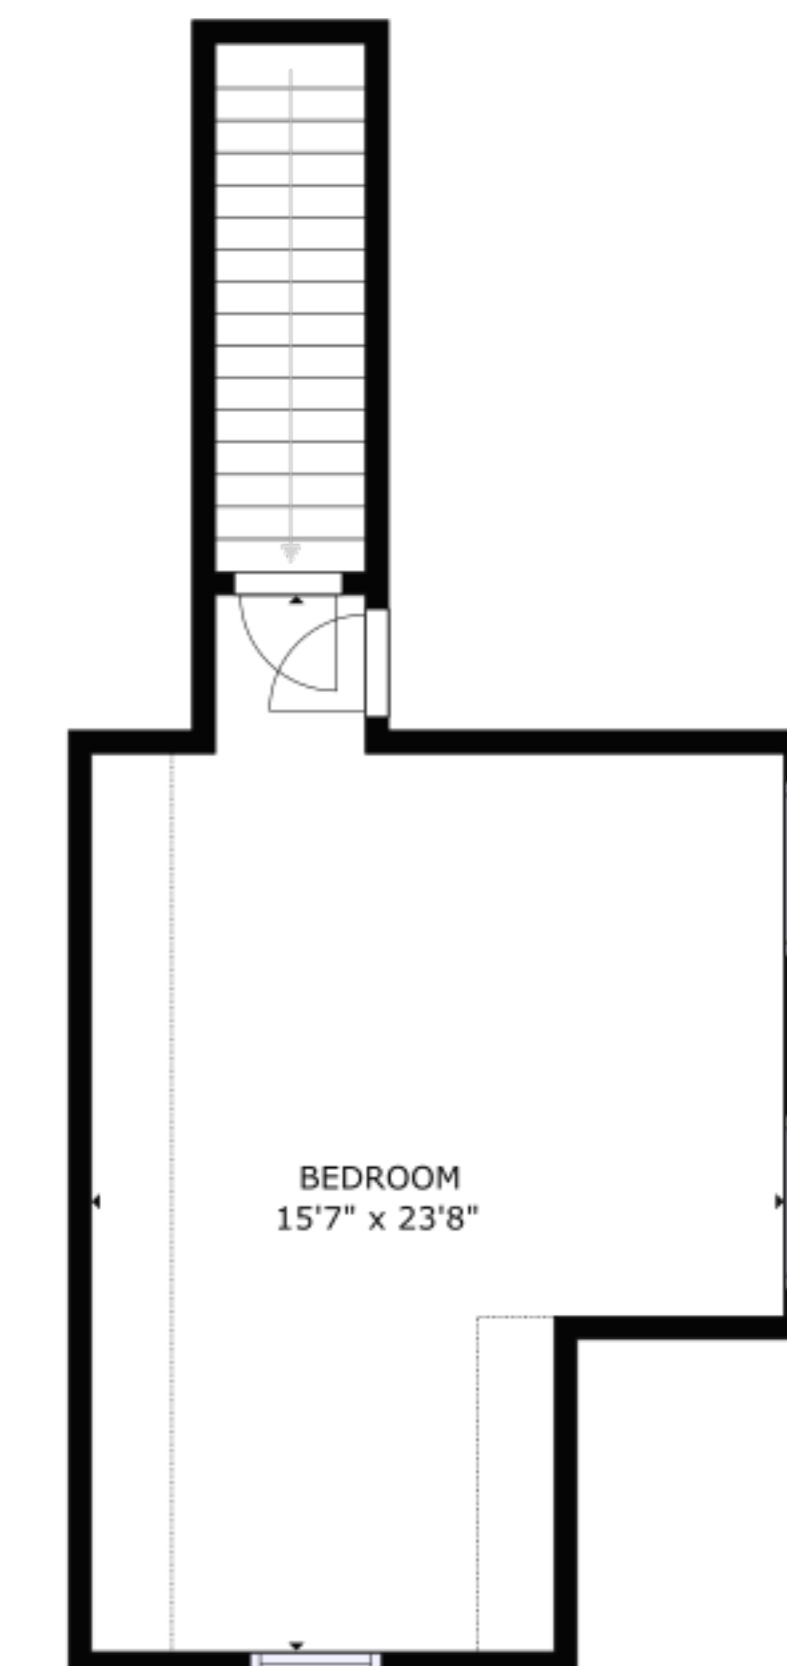

FLOOR 1

FLOOR 2

FLOOR 3

GROSS INTERNAL AREA
 FLOOR 1: 1765 sq ft, FLOOR 2: 1683 sq ft, FLOOR 3: 281 sq ft
 EXCLUDED AREAS; PATIO: 409 sq ft, DECK: 394 sq ft
 REDUCE HEADROOM: 34 sq ft
 TOTAL: 3729 sq ft
 SIZES AND DIMENSIONS ARE APPROXIMATE, ACTUAL MAY VARY.