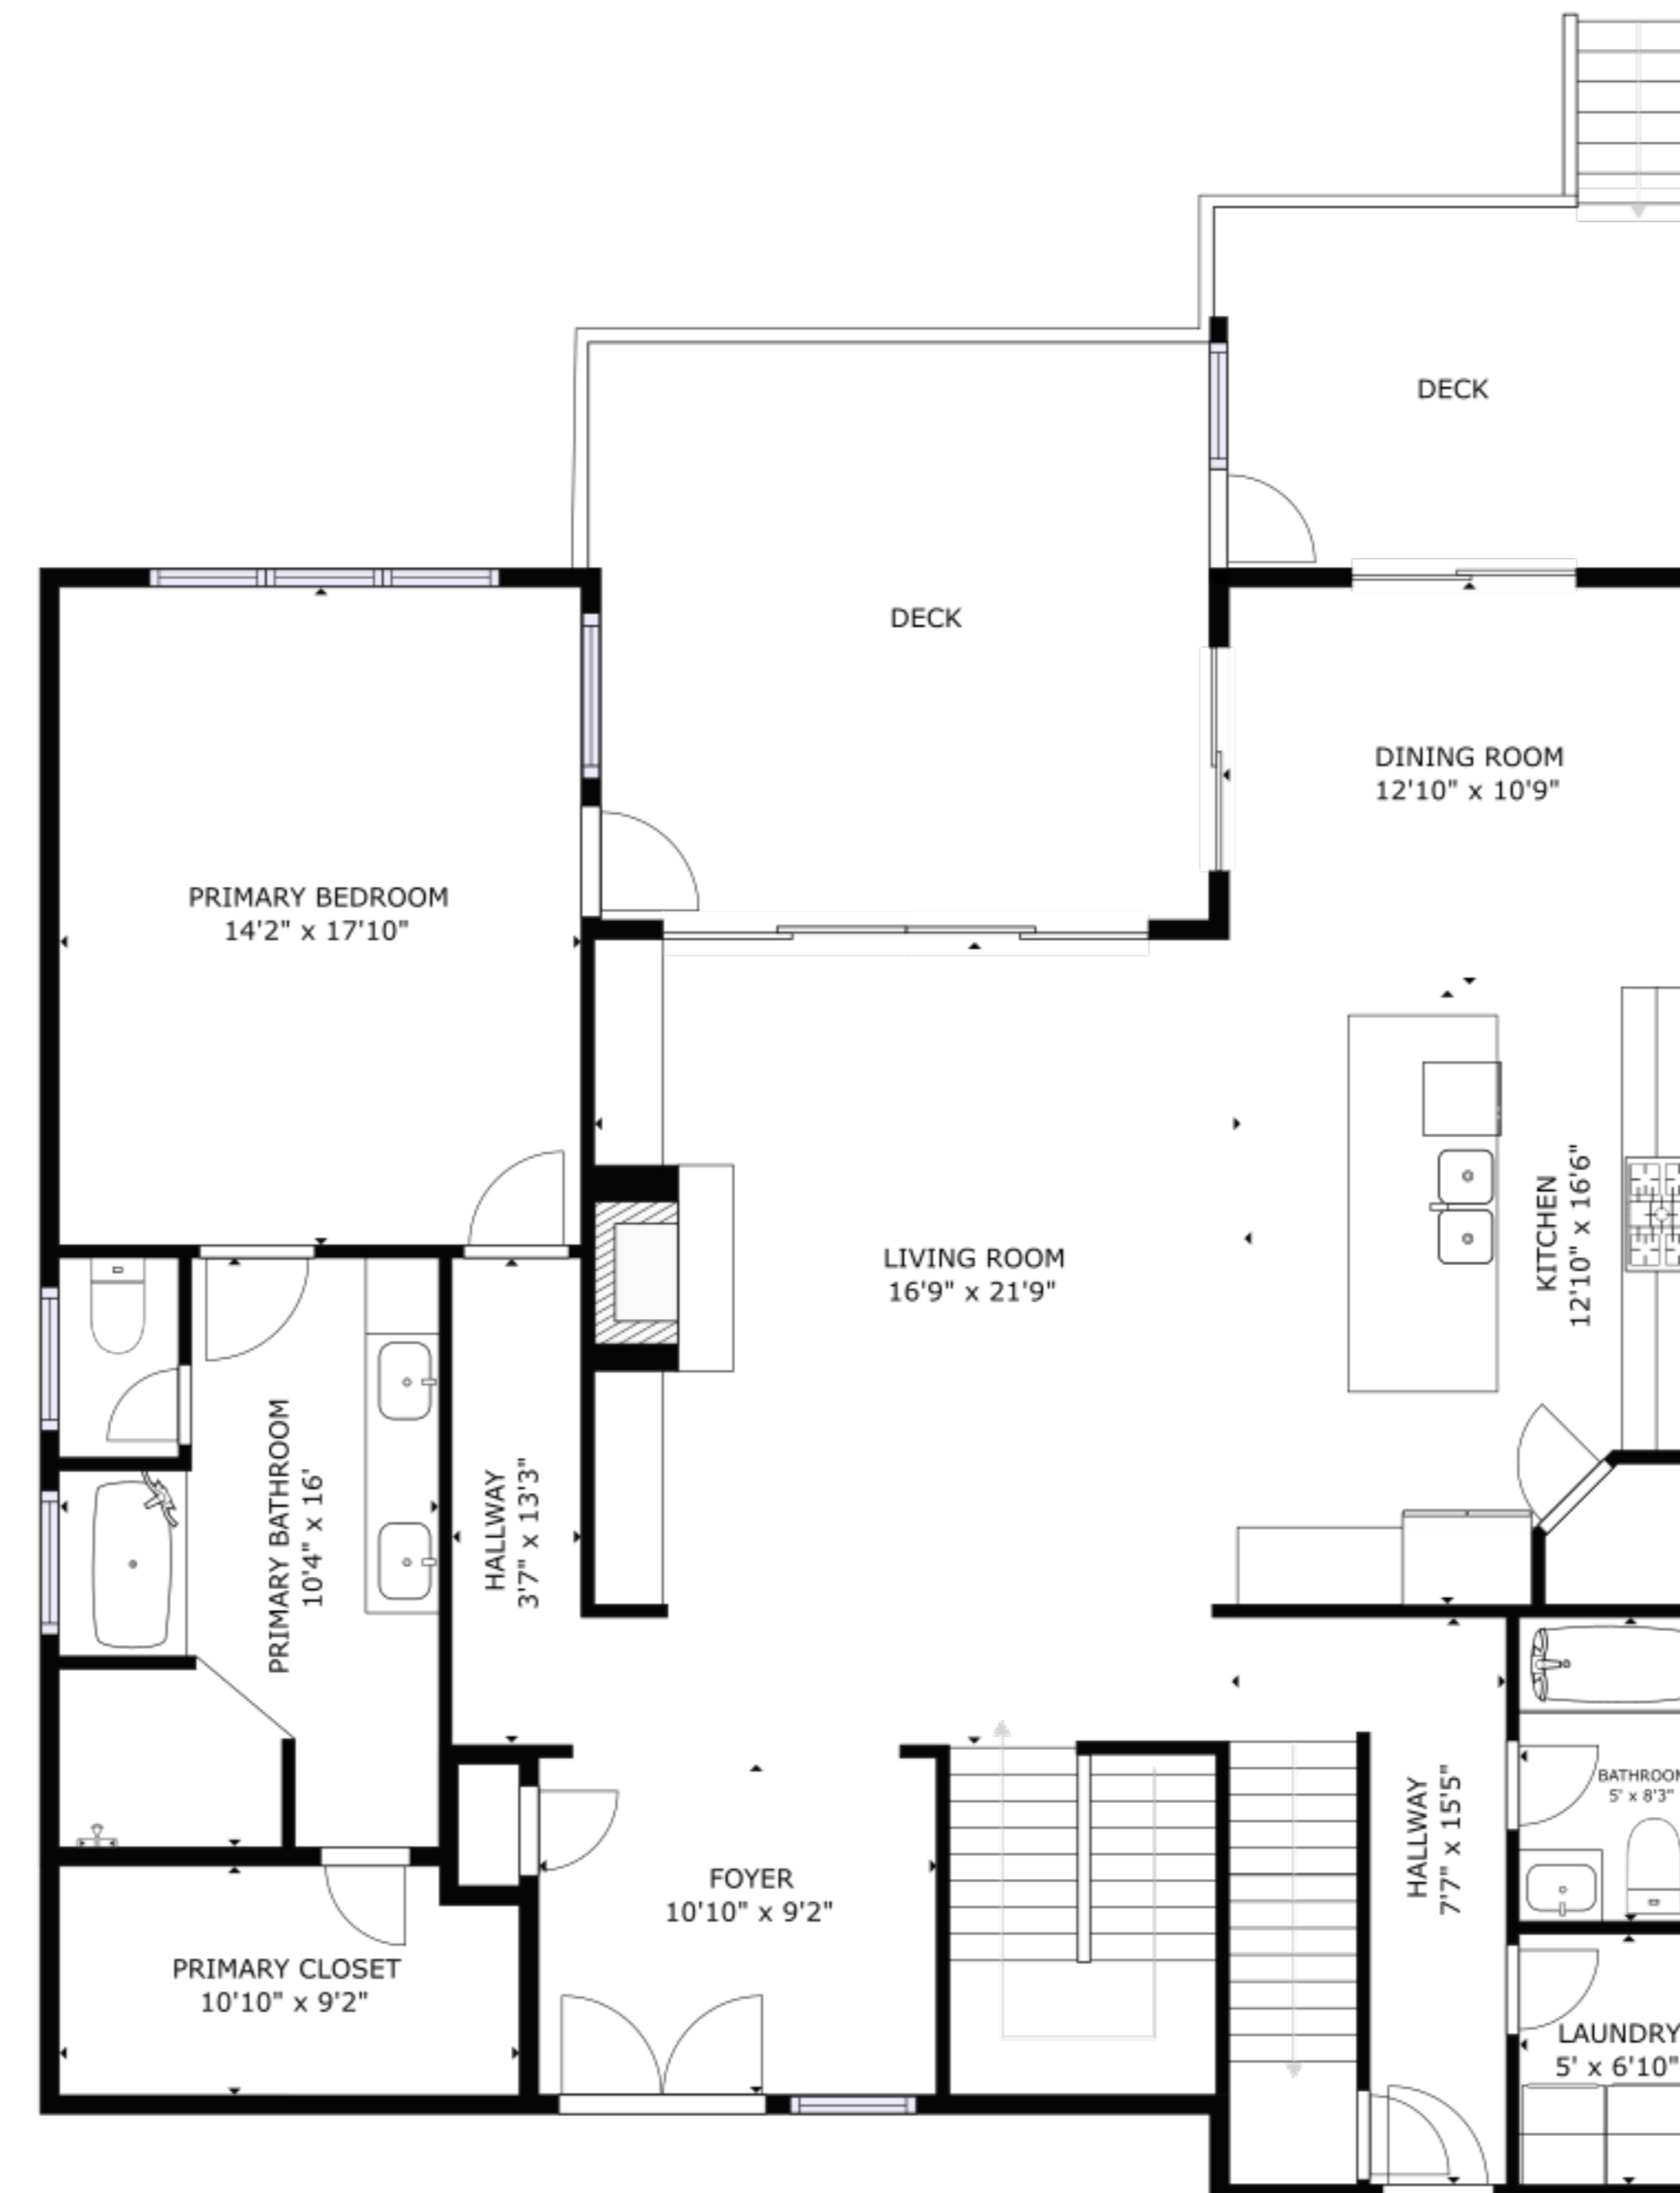

FLOOR 1

FLOOR 2

FLOOR 3

GROSS INTERNAL AREA
 FLOOR 1: 1765 sq ft, FLOOR 2: 1683 sq ft, FLOOR 3: 281 sq ft
 EXCLUDED AREAS; PATIO: 409 sq ft, DECK: 394 sq ft
 REDUCE HEADROOM: 34 sq ft
 TOTAL: 3729 sq ft
 SIZES AND DIMENSIONS ARE APPROXIMATE, ACTUAL MAY VARY.