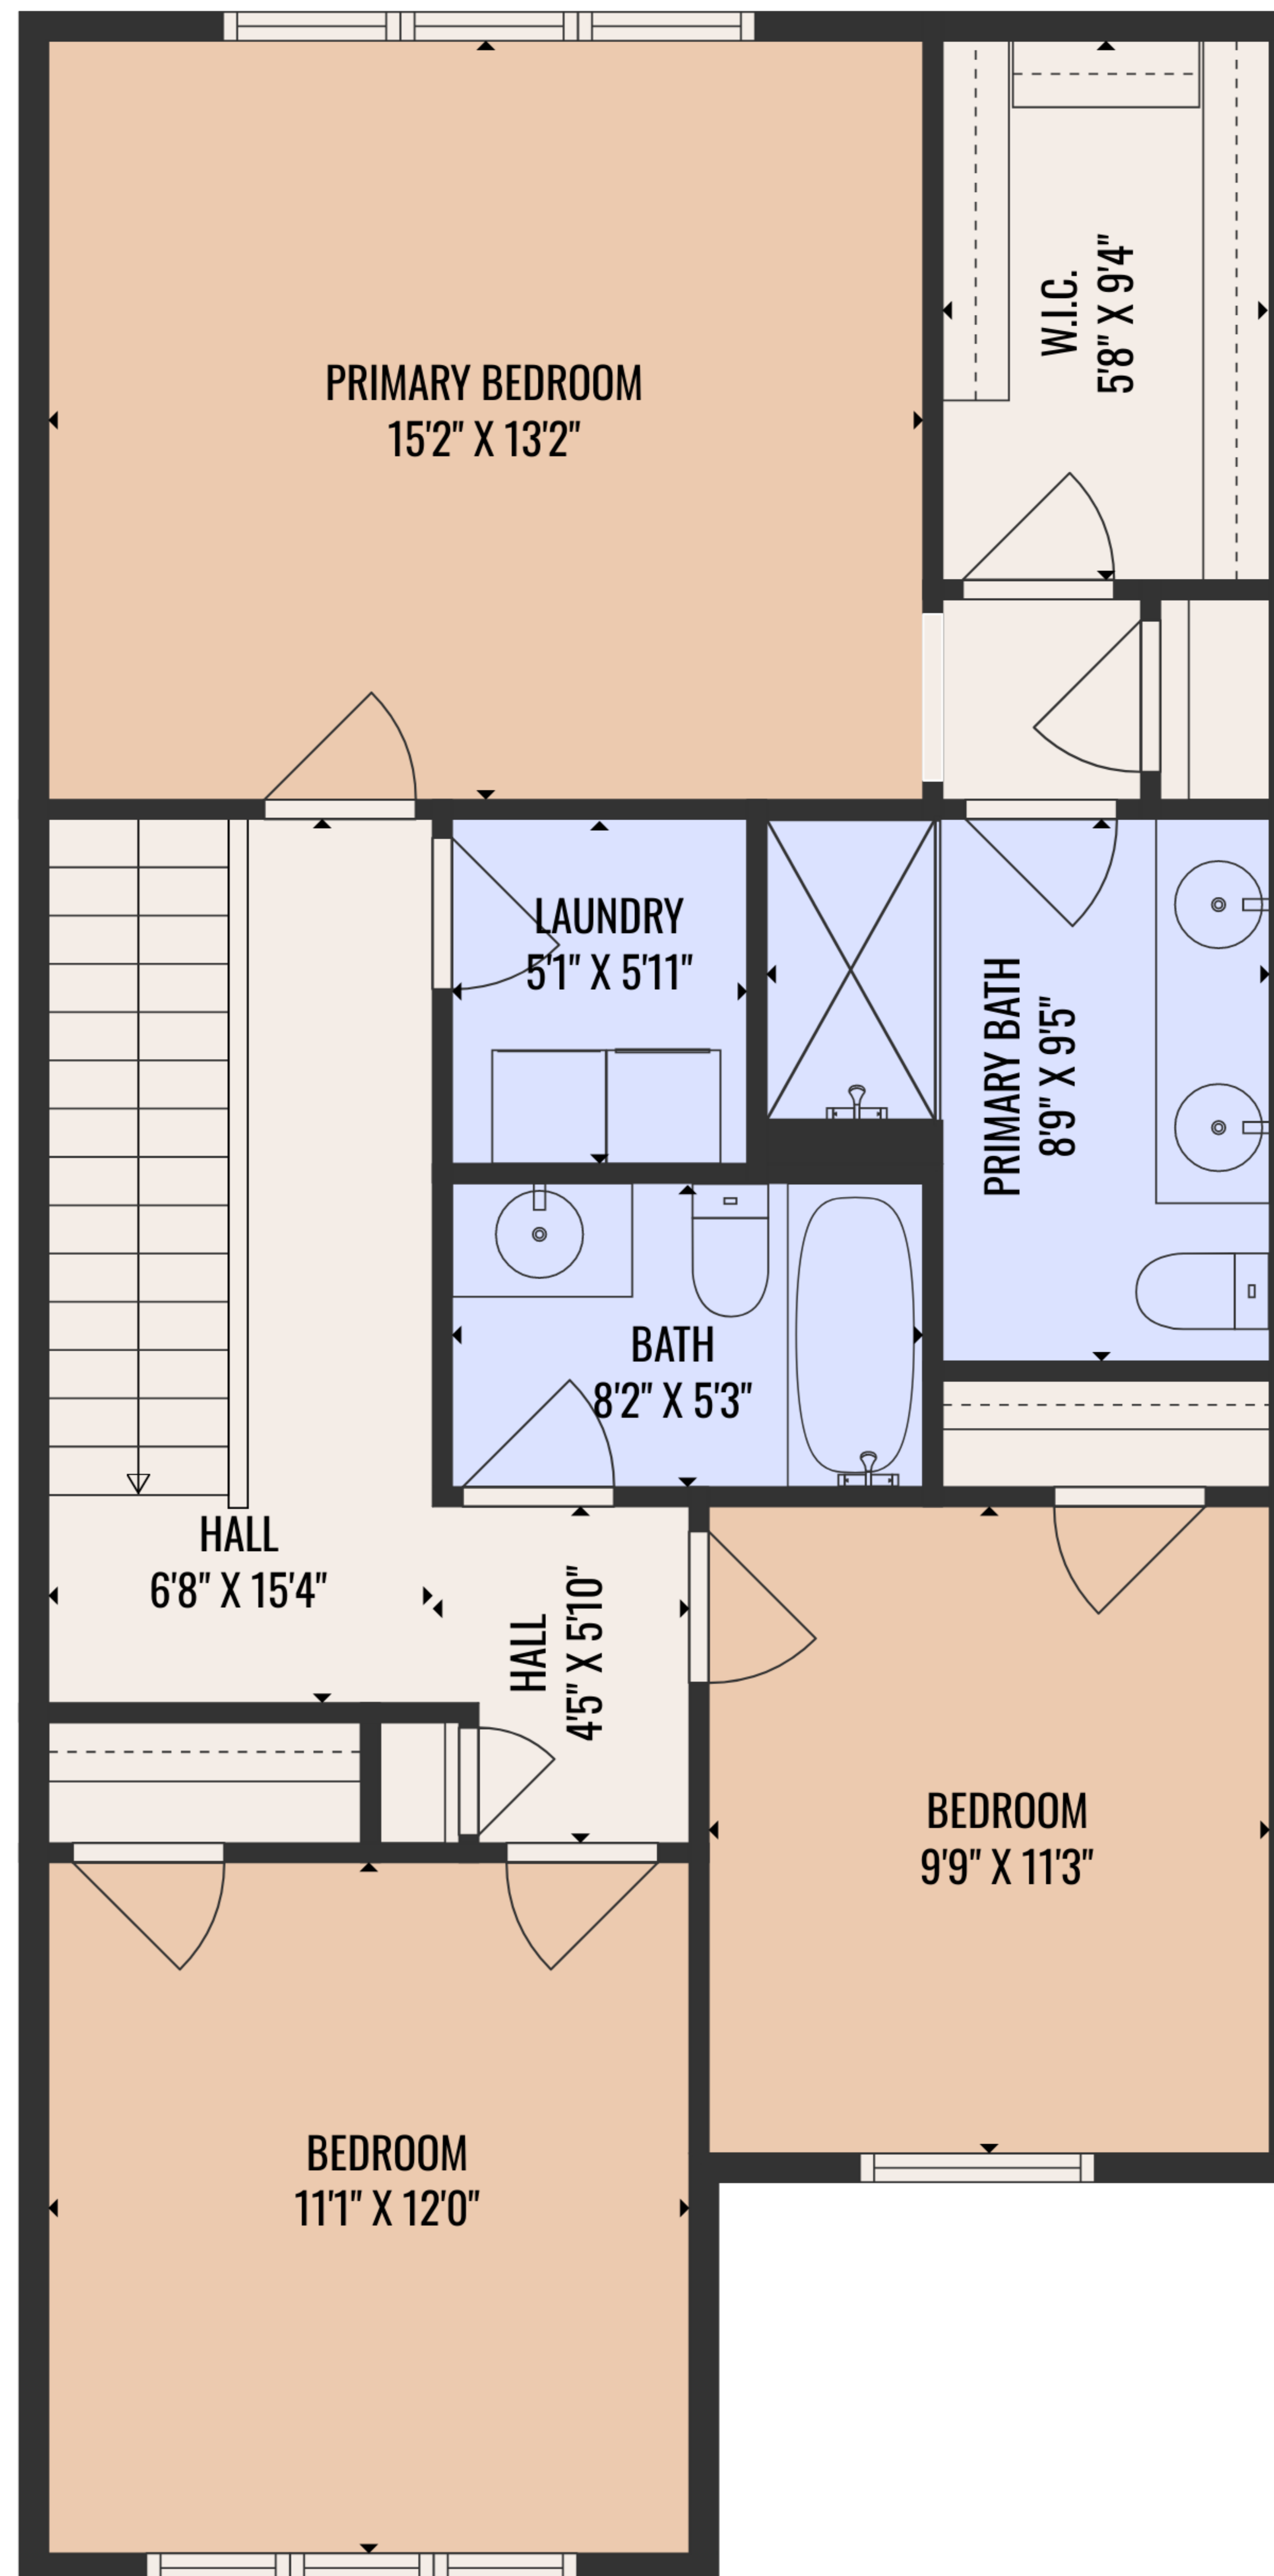

**Estimated areas**

GLA FLOOR 1: 827 sq. ft, excluded 308 sq. ft  
 GLA FLOOR 2: 917 sq. ft, excluded 0 sq. ft  
 Total GLA 1744 sq. ft, total scanned area 2052 sq. ft

COMPLIES WITH ANSI STANDARDS. APPROXIMATE DIMENSIONS. DRAWING NOT TO SCALE.

FLOOR 1

FLOOR 2

Estimated areas

GLA FLOOR 1: 827 sq. ft, excluded 308 sq. ft  
 GLA FLOOR 2: 917 sq. ft, excluded 0 sq. ft  
 Total GLA 1744 sq. ft, total scanned area 2052 sq. ft

COMPLIES WITH ANSI STANDARDS. APPROXIMATE DIMENSIONS. DRAWING NOT TO SCALE.