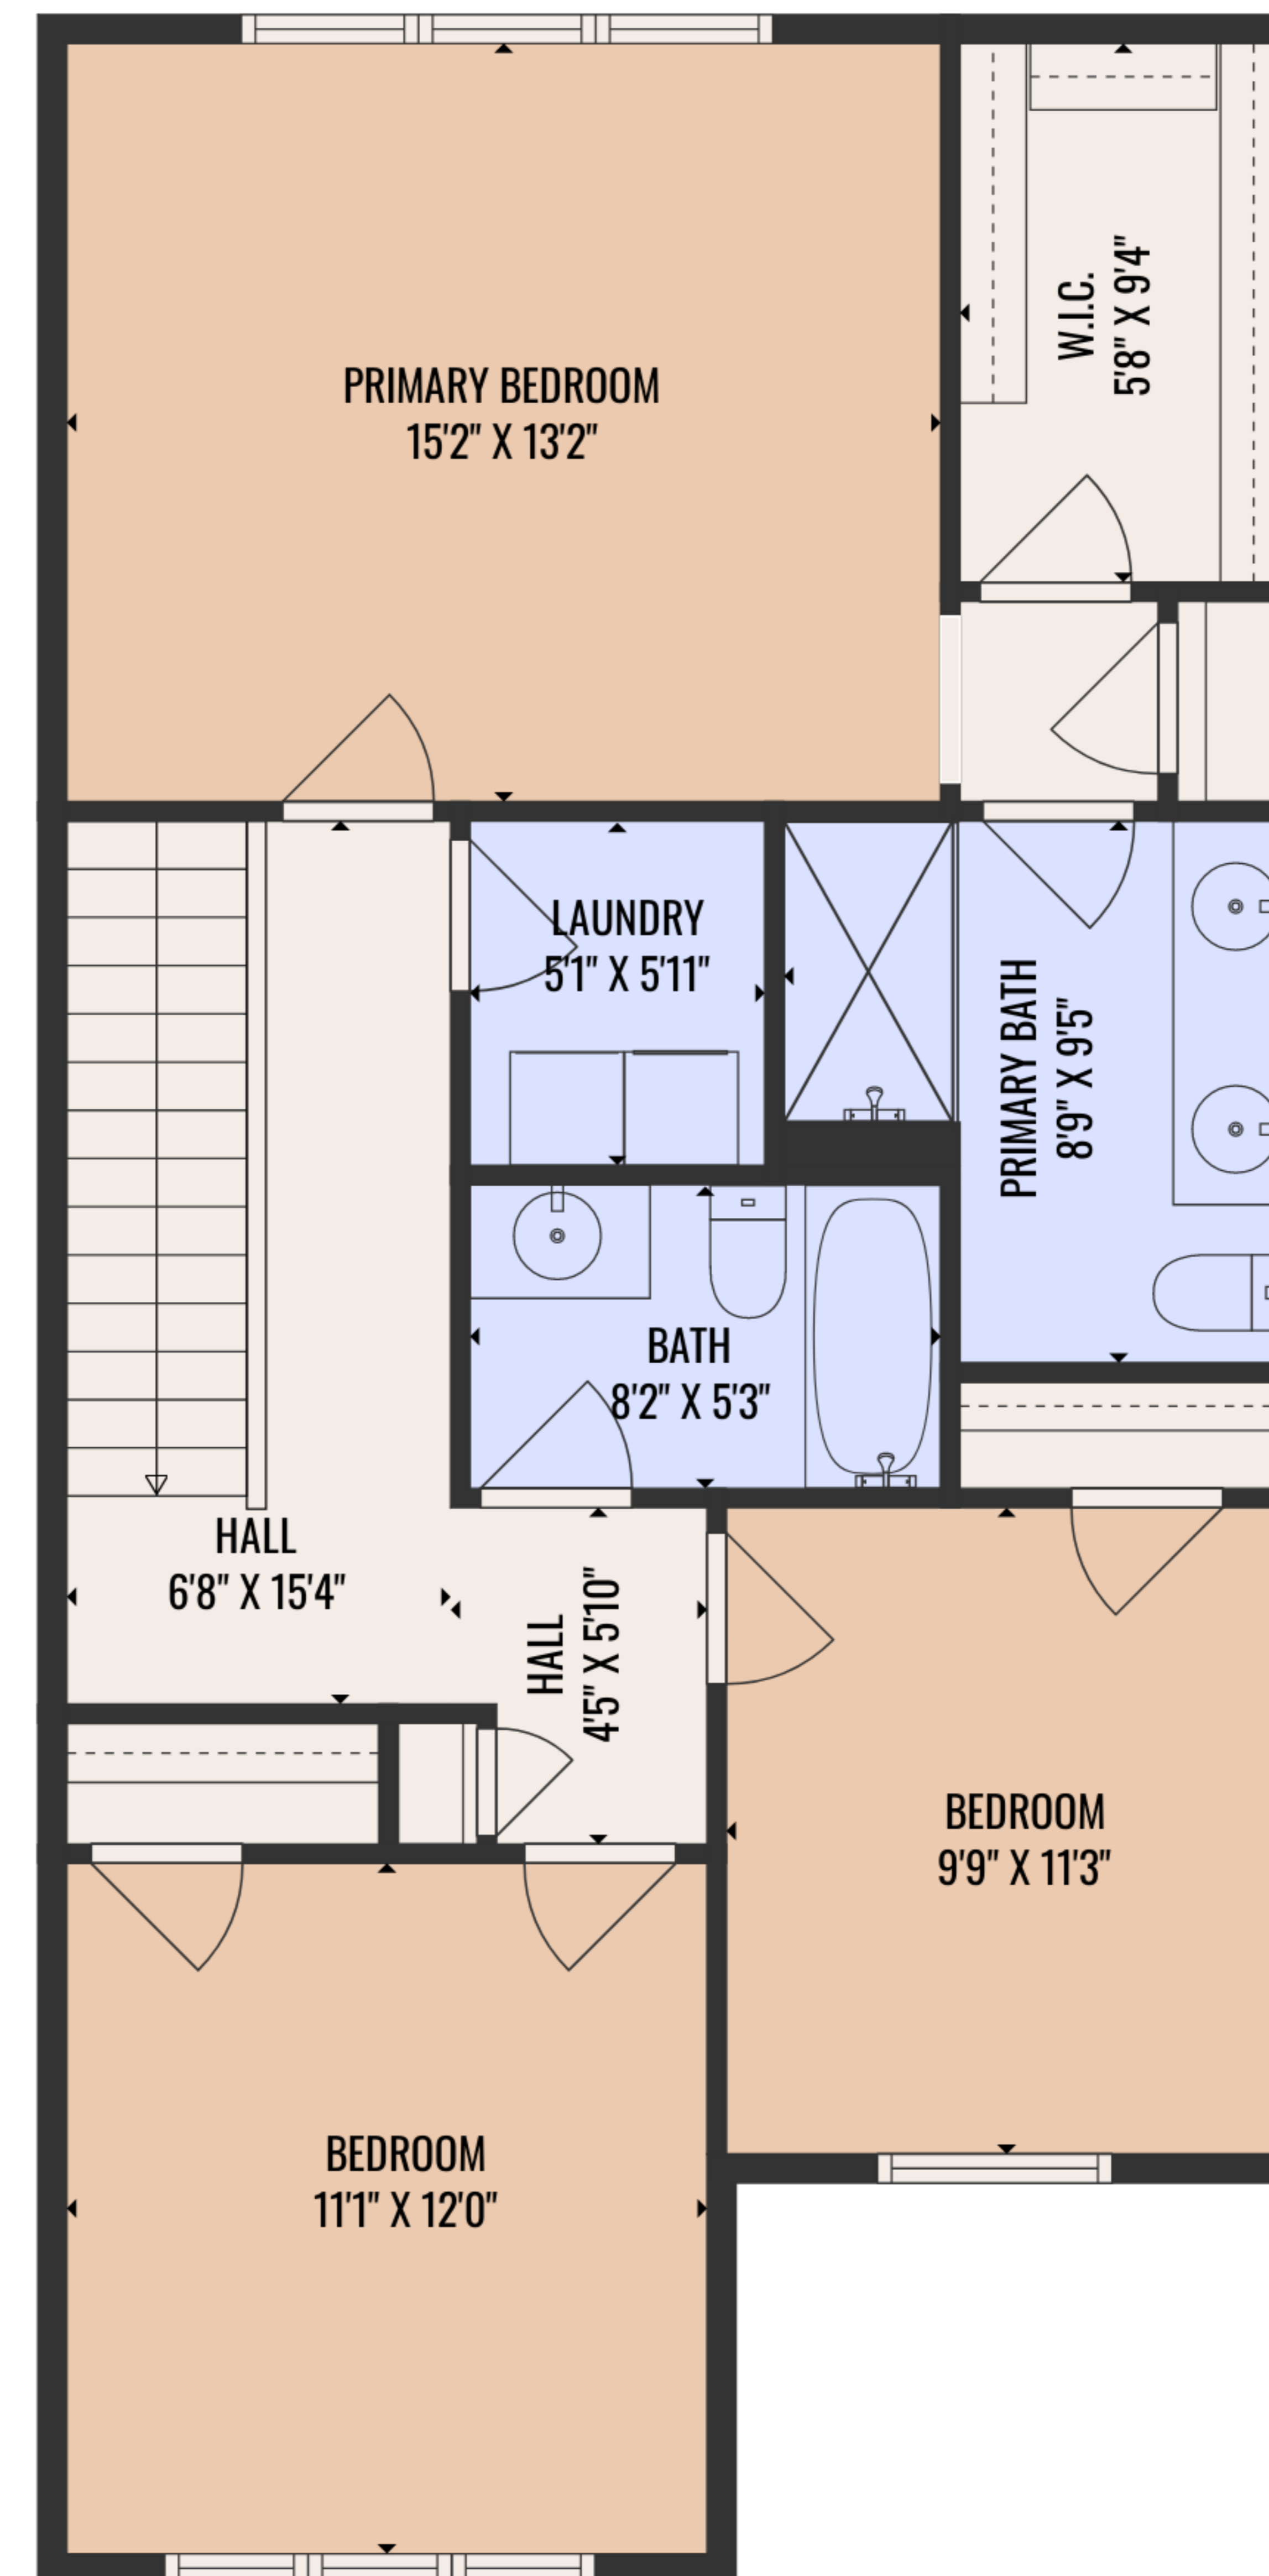

**Estimated areas**

GLA FLOOR 1: 827 sq. ft, excluded 308 sq. ft  
 GLA FLOOR 2: 917 sq. ft, excluded 0 sq. ft  
 Total GLA 1744 sq. ft, total scanned area 2052 sq. ft

COMPLIES WITH ANSI STANDARDS. APPROXIMATE DIMENSIONS. DRAWING NOT TO SCALE.

FLOOR 1

FLOOR 2

Estimated areas

GLA FLOOR 1: 827 sq. ft, excluded 308 sq. ft  
 GLA FLOOR 2: 917 sq. ft, excluded 0 sq. ft  
 Total GLA 1744 sq. ft, total scanned area 2052 sq. ft

COMPLIES WITH ANSI STANDARDS. APPROXIMATE DIMENSIONS. DRAWING NOT TO SCALE.