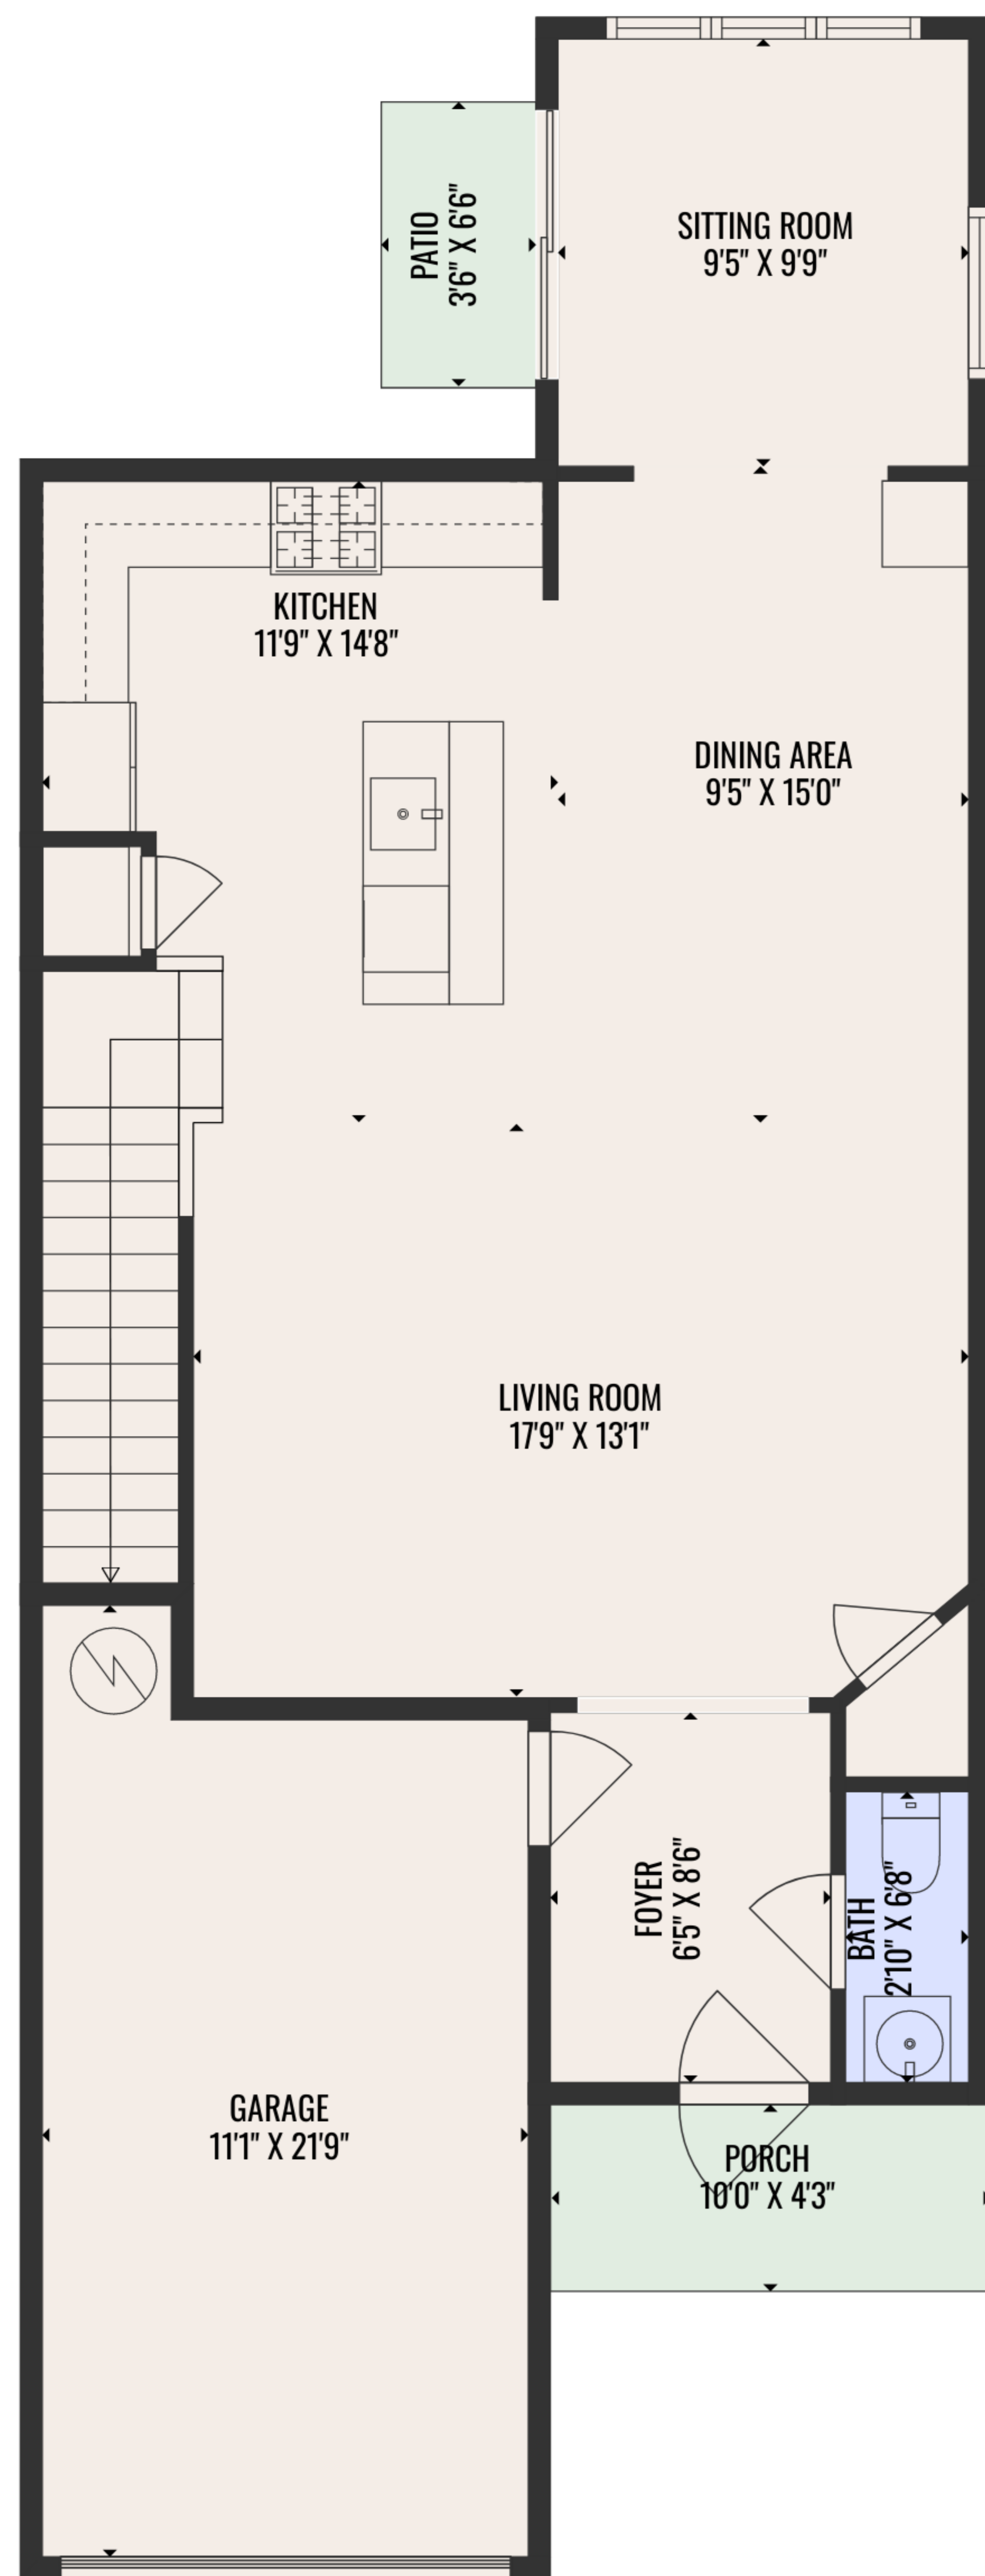

**Estimated areas**

GLA FLOOR 1: 827 sq. ft, excluded 308 sq. ft  
 GLA FLOOR 2: 917 sq. ft, excluded 0 sq. ft  
 Total GLA 1744 sq. ft, total scanned area 2052 sq. ft

COMPLIES WITH ANSI STANDARDS. APPROXIMATE DIMENSIONS. DRAWING NOT TO SCALE.

FLOOR 1

FLOOR 2

Estimated areas

GLA FLOOR 1: 827 sq. ft, excluded 308 sq. ft  
 GLA FLOOR 2: 917 sq. ft, excluded 0 sq. ft  
 Total GLA 1744 sq. ft, total scanned area 2052 sq. ft

COMPLIES WITH ANSI STANDARDS. APPROXIMATE DIMENSIONS. DRAWING NOT TO SCALE.