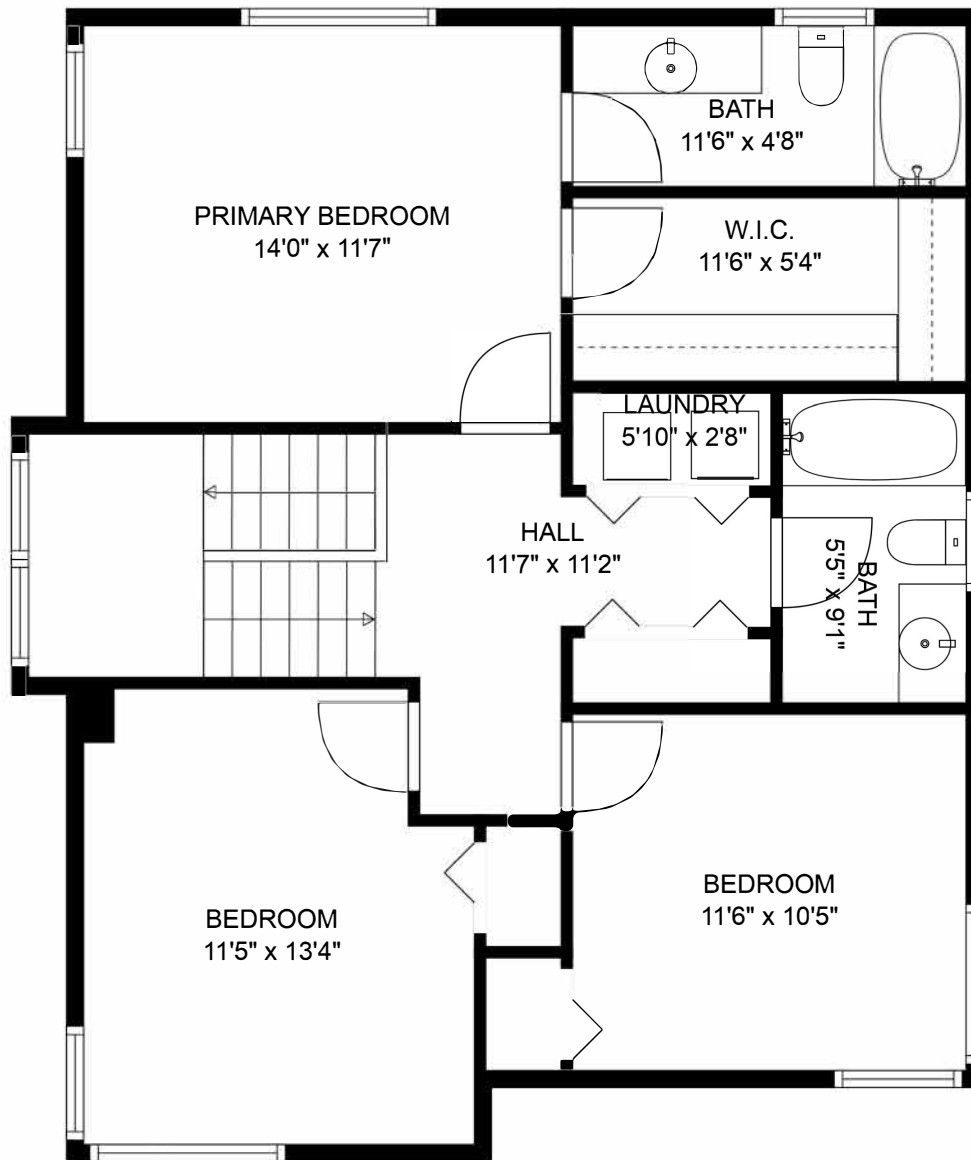

FLOOR 1

FLOOR 2

FLOOR 3

Estimated areas

FLOOR 1 : 498 sq. ft
 FLOOR 2 : 1004 sq. ft
 FLOOR 3 : 887 sq. ft
 TOTAL : 2389 sq. ft

Sizes and dimensions may have a slight variation from actual sizes. E&O Insured.

Estimated areas

FLOOR 1 : 498 sq. ft

FLOOR 2 : 1004 sq. ft

FLOOR 3 : 887 sq. ft

TOTAL : 2389 sq. ft

Sizes and dimensions may have a slight variation from actual sizes. E&O Insured.

Estimated areas

FLOOR 1 : 498 sq. ft
 FLOOR 2 : 1004 sq. ft
 FLOOR 3 : 887 sq. ft
 TOTAL : 2389 sq. ft

Sizes and dimensions may have a slight variation from actual sizes. E&O Insured.

Estimated areas

FLOOR 1 : 498 sq. ft
FLOOR 2 : 1004 sq. ft
FLOOR 3 : 887 sq. ft
TOTAL : 2389 sq. ft

Sizes and dimensions may have a slight variation from actual sizes. E&O Insured.