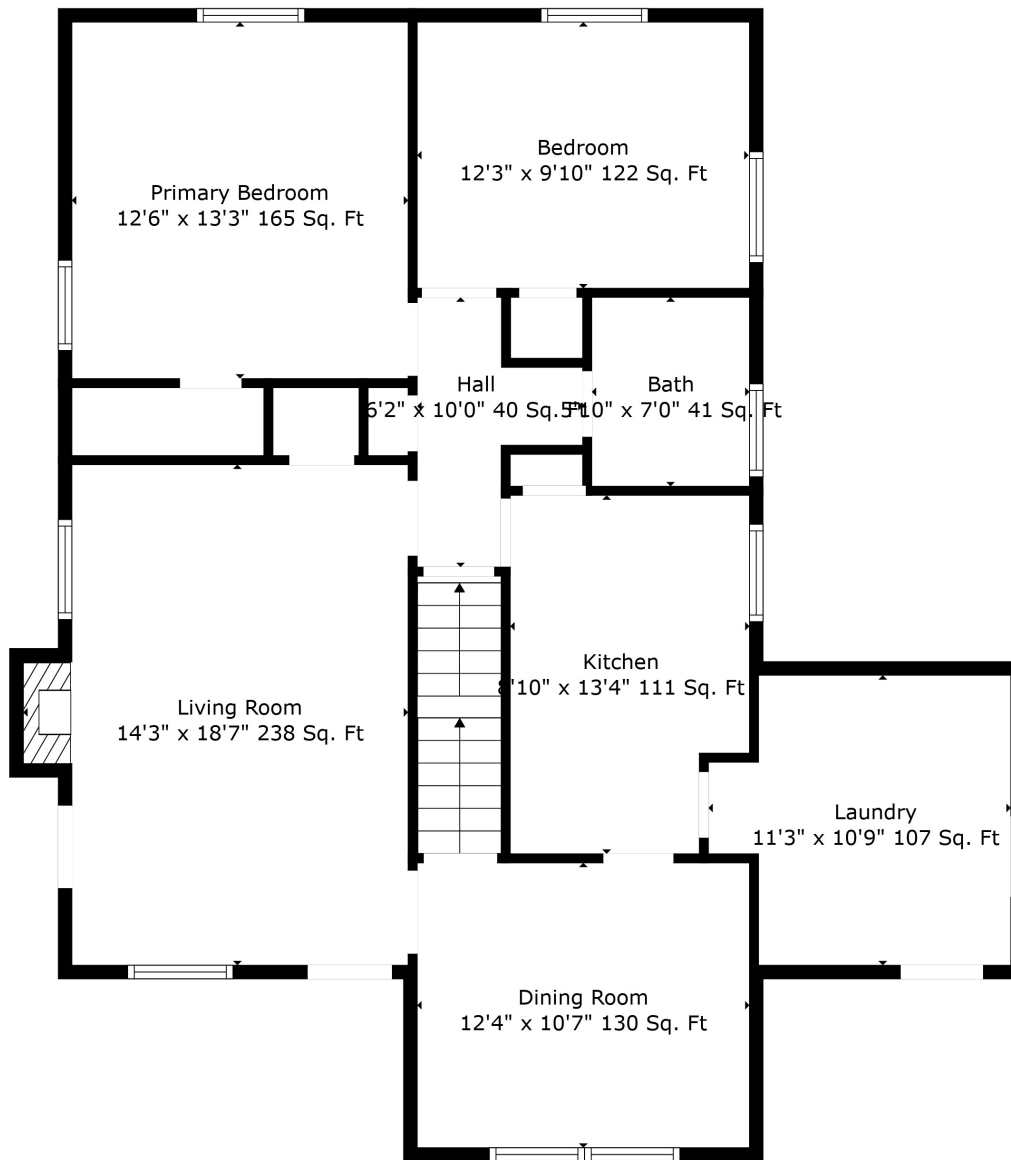

Floor 2

Floor 3

Floor 1

Total scanned area: 2523 sq. ft

Total scanned area: 2523 sq. ft

Total scanned area: 2523 sq. ft

Measurements Are Calculated By Cubicasa Technology. Deemed Highly Reliable But Not Guaranteed.

Total scanned area: 2523 sq. ft