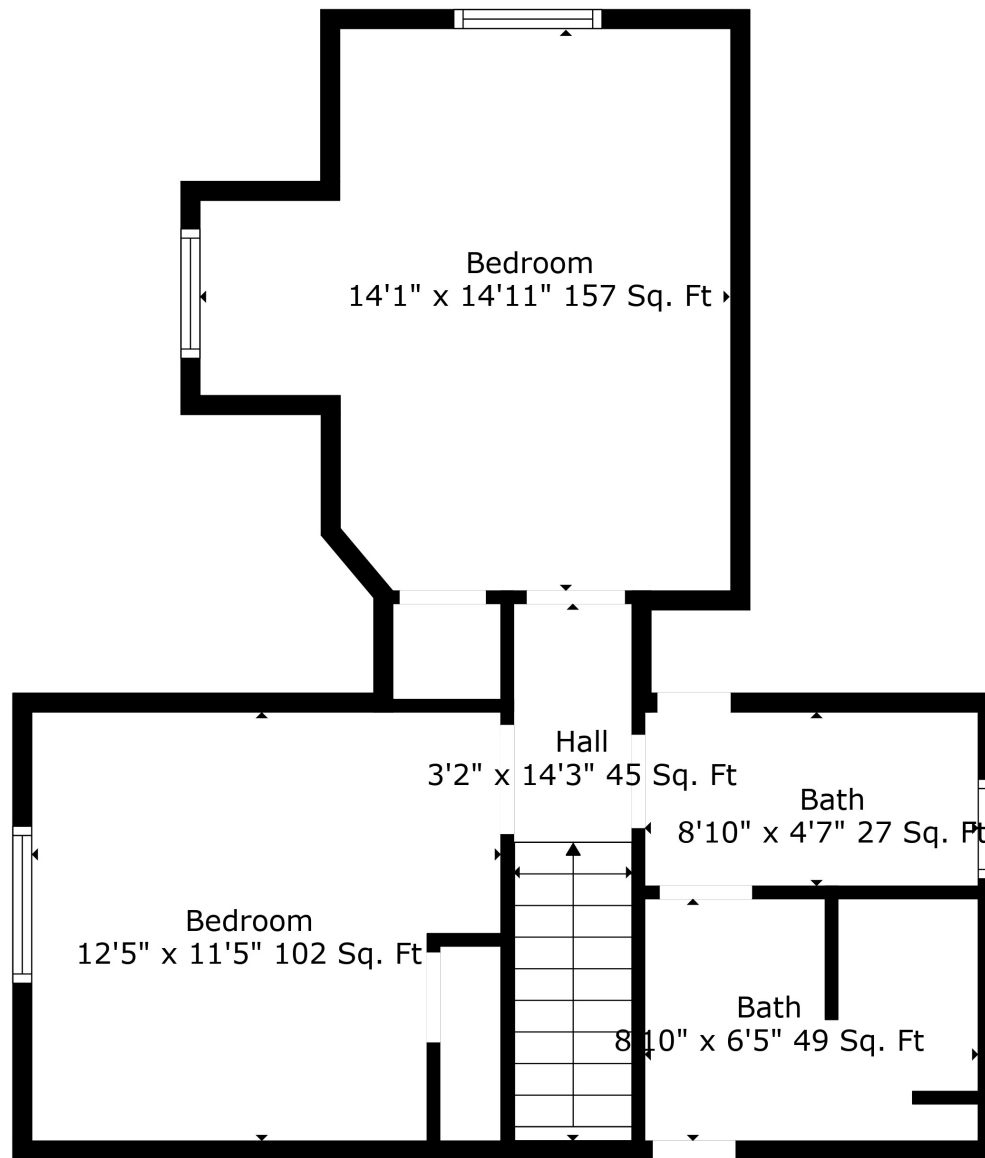

Floor 2

Floor 3

Floor 1

Total scanned area: 2523 sq. ft

Total scanned area: 2523 sq. ft

Total scanned area: 2523 sq. ft

Measurements Are Calculated By Cubicasa Technology. Deemed Highly Reliable But Not Guaranteed.

Total scanned area: 2523 sq. ft