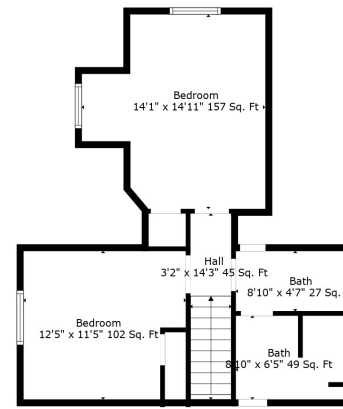

Floor 2

Floor 3

Floor 1

Total scanned area: 2523 sq. ft

Total scanned area: 2523 sq. ft

Total scanned area: 2523 sq. ft

Measurements Are Calculated By Cubicasa Technology. Deemed Highly Reliable But Not Guaranteed.

Total scanned area: 2523 sq. ft