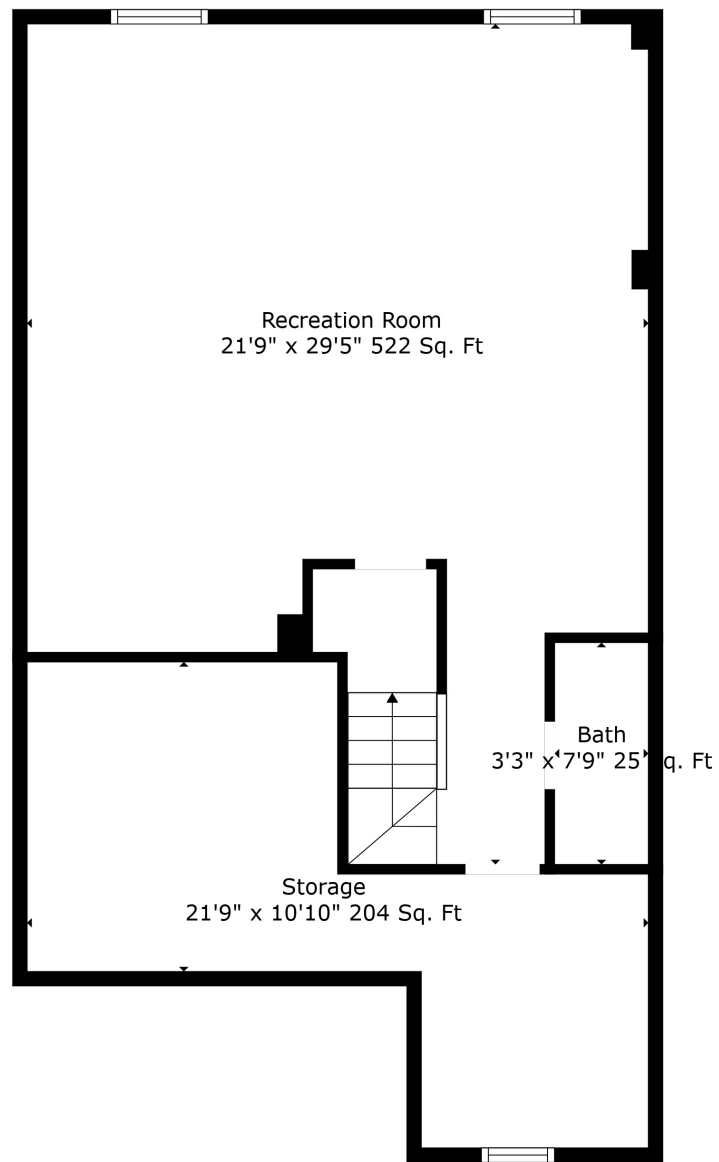

Floor 2

Floor 3

Floor 1

Total scanned area: 2523 sq. ft

Total scanned area: 2523 sq. ft

Total scanned area: 2523 sq. ft

Measurements Are Calculated By Cubicasa Technology. Deemed Highly Reliable But Not Guaranteed.

Total scanned area: 2523 sq. ft