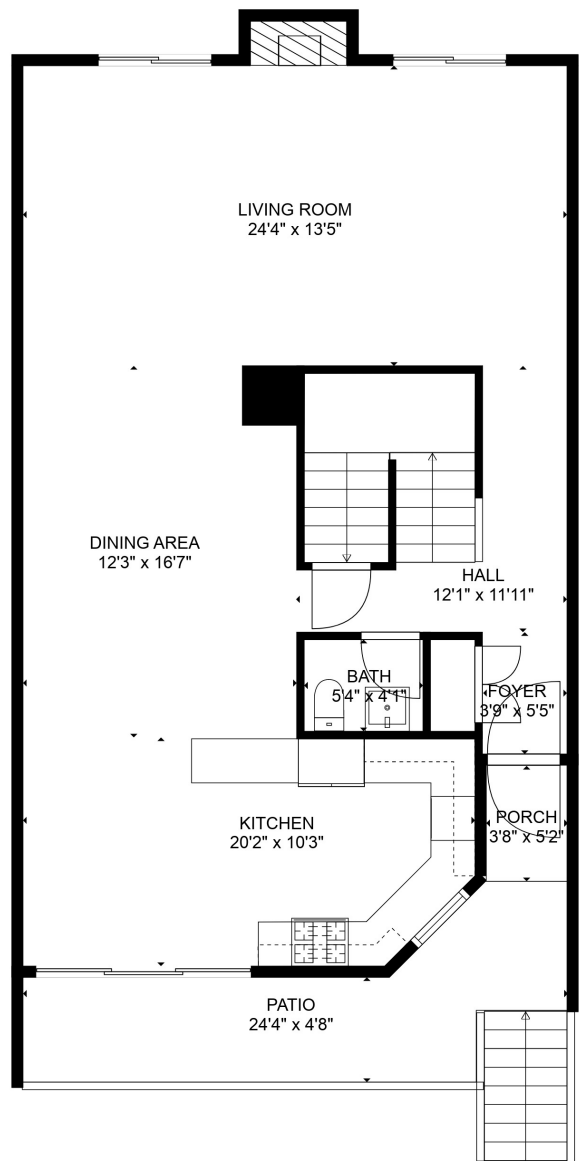

Total scanned area: 3201 sq. ft

MEASUREMENTS ARE CALCULATED BY CUBICASA TECHNOLOGY. DEEMED HIGHLY RELIABLE BUT NOT GUARANTEED.

Total scanned area: 3201 sq. ft

MEASUREMENTS ARE CALCULATED BY CUBICASA TECHNOLOGY. DEEMED HIGHLY RELIABLE BUT NOT GUARANTEED.