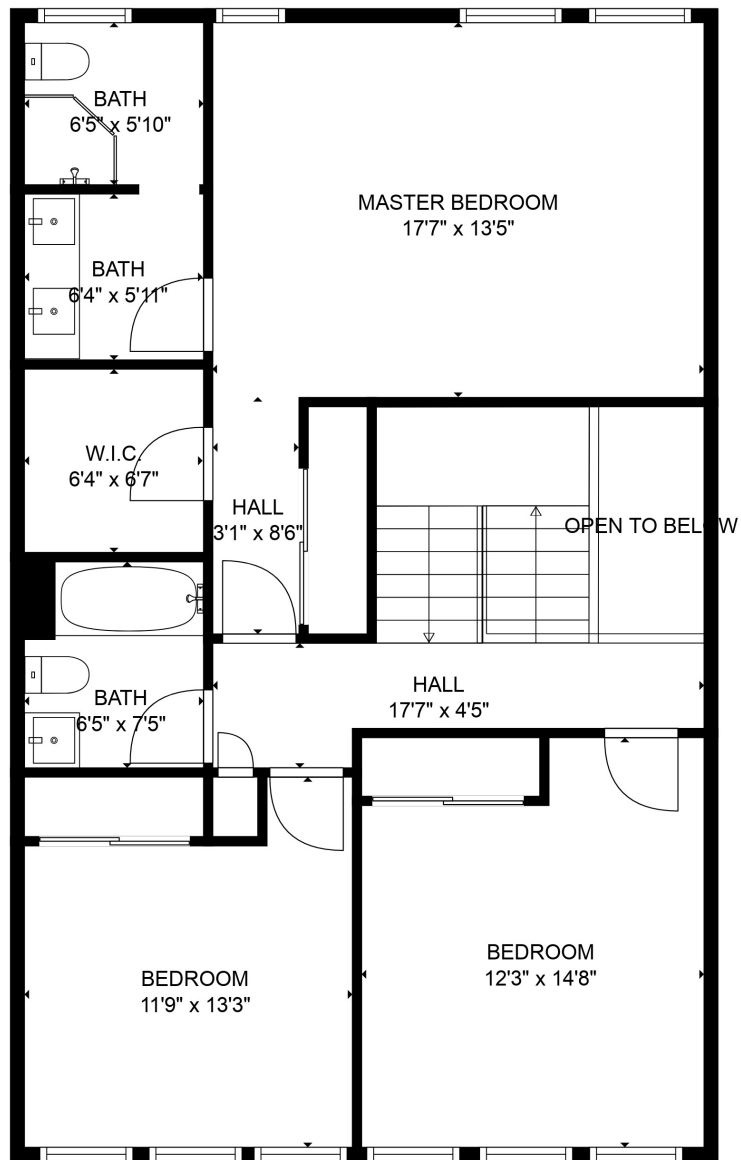

Total scanned area: 3201 sq. ft

MEASUREMENTS ARE CALCULATED BY CUBICASA TECHNOLOGY. DEEMED HIGHLY RELIABLE BUT NOT GUARANTEED.

Total scanned area: 3201 sq. ft

MEASUREMENTS ARE CALCULATED BY CUBICASA TECHNOLOGY. DEEMED HIGHLY RELIABLE BUT NOT GUARANTEED.