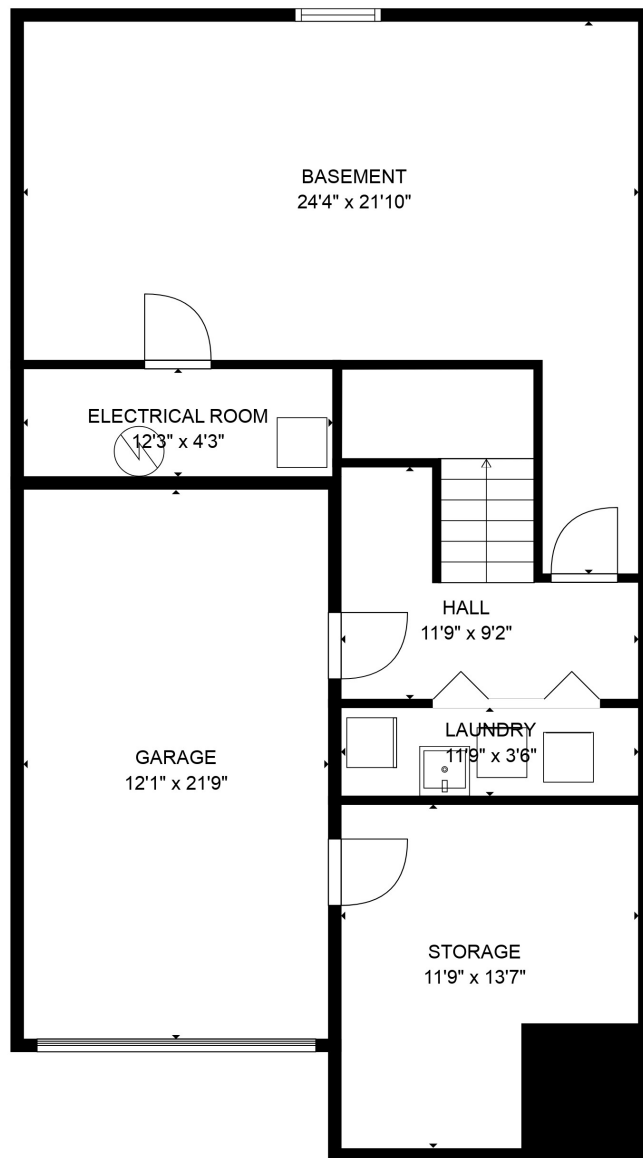

Total scanned area: 3201 sq. ft

MEASUREMENTS ARE CALCULATED BY CUBICASA TECHNOLOGY. DEEMED HIGHLY RELIABLE BUT NOT GUARANTEED.

Total scanned area: 3201 sq. ft

MEASUREMENTS ARE CALCULATED BY CUBICASA TECHNOLOGY. DEEMED HIGHLY RELIABLE BUT NOT GUARANTEED.