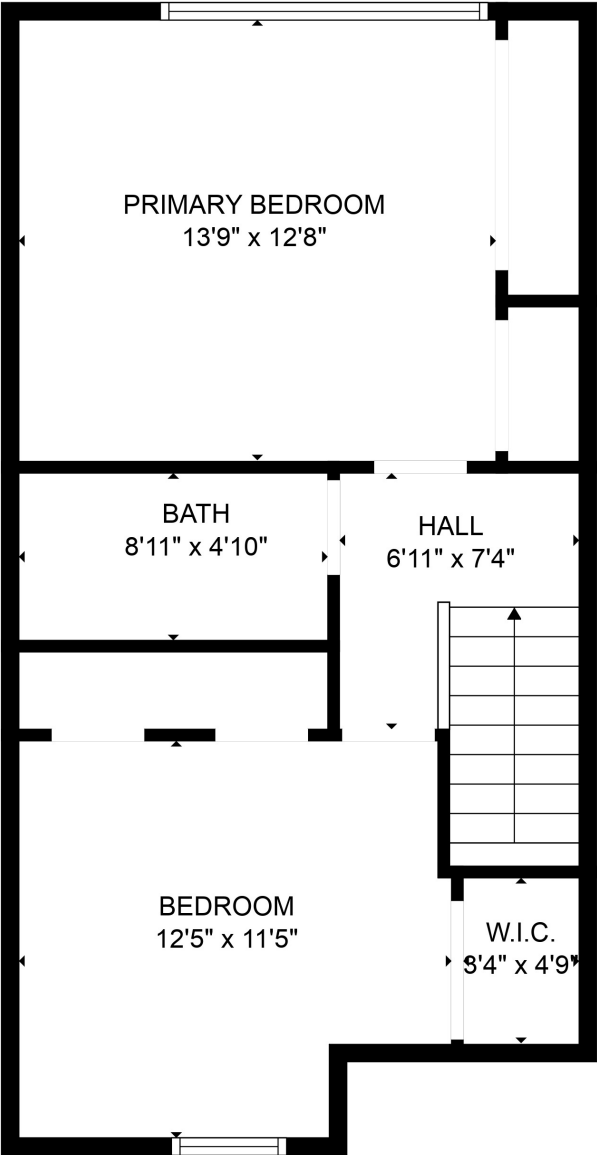

FLOOR 1

FLOOR 2

Total scanned area: 1064 sq. ft

SIZES AND DIMENSIONS ARE APPROXIMATE. ACTUAL MAY VARY.

Total scanned area: 1064 sq. ft

SIZES AND DIMENSIONS ARE APPROXIMATE. ACTUAL MAY VARY.

Total scanned area: 1064 sq. ft

SIZES AND DIMENSIONS ARE APPROXIMATE. ACTUAL MAY VARY.