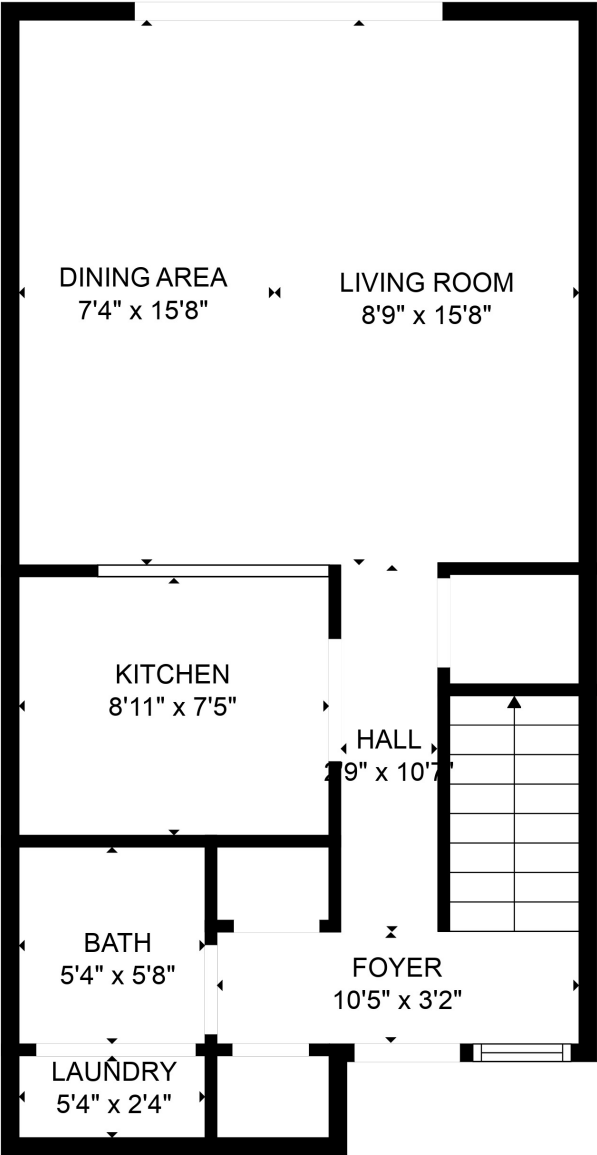

Total scanned area: 1064 sq. ft