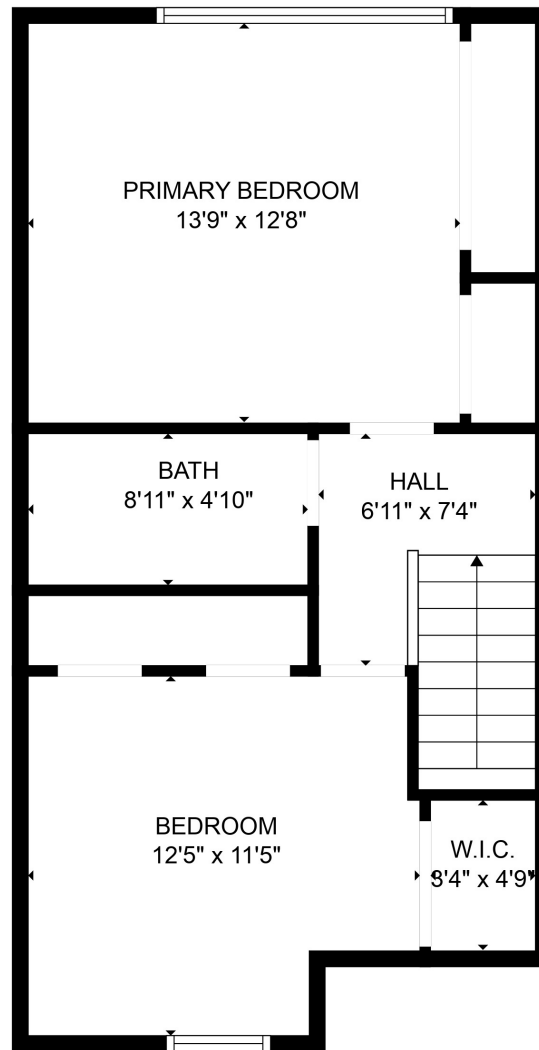

FLOOR 1

FLOOR 2

Total scanned area: 1064 sq. ft

SIZES AND DIMENSIONS ARE APPROXIMATE. ACTUAL MAY VARY.

Total scanned area: 1064 sq. ft

SIZES AND DIMENSIONS ARE APPROXIMATE. ACTUAL MAY VARY.

Total scanned area: 1064 sq. ft

SIZES AND DIMENSIONS ARE APPROXIMATE. ACTUAL MAY VARY.