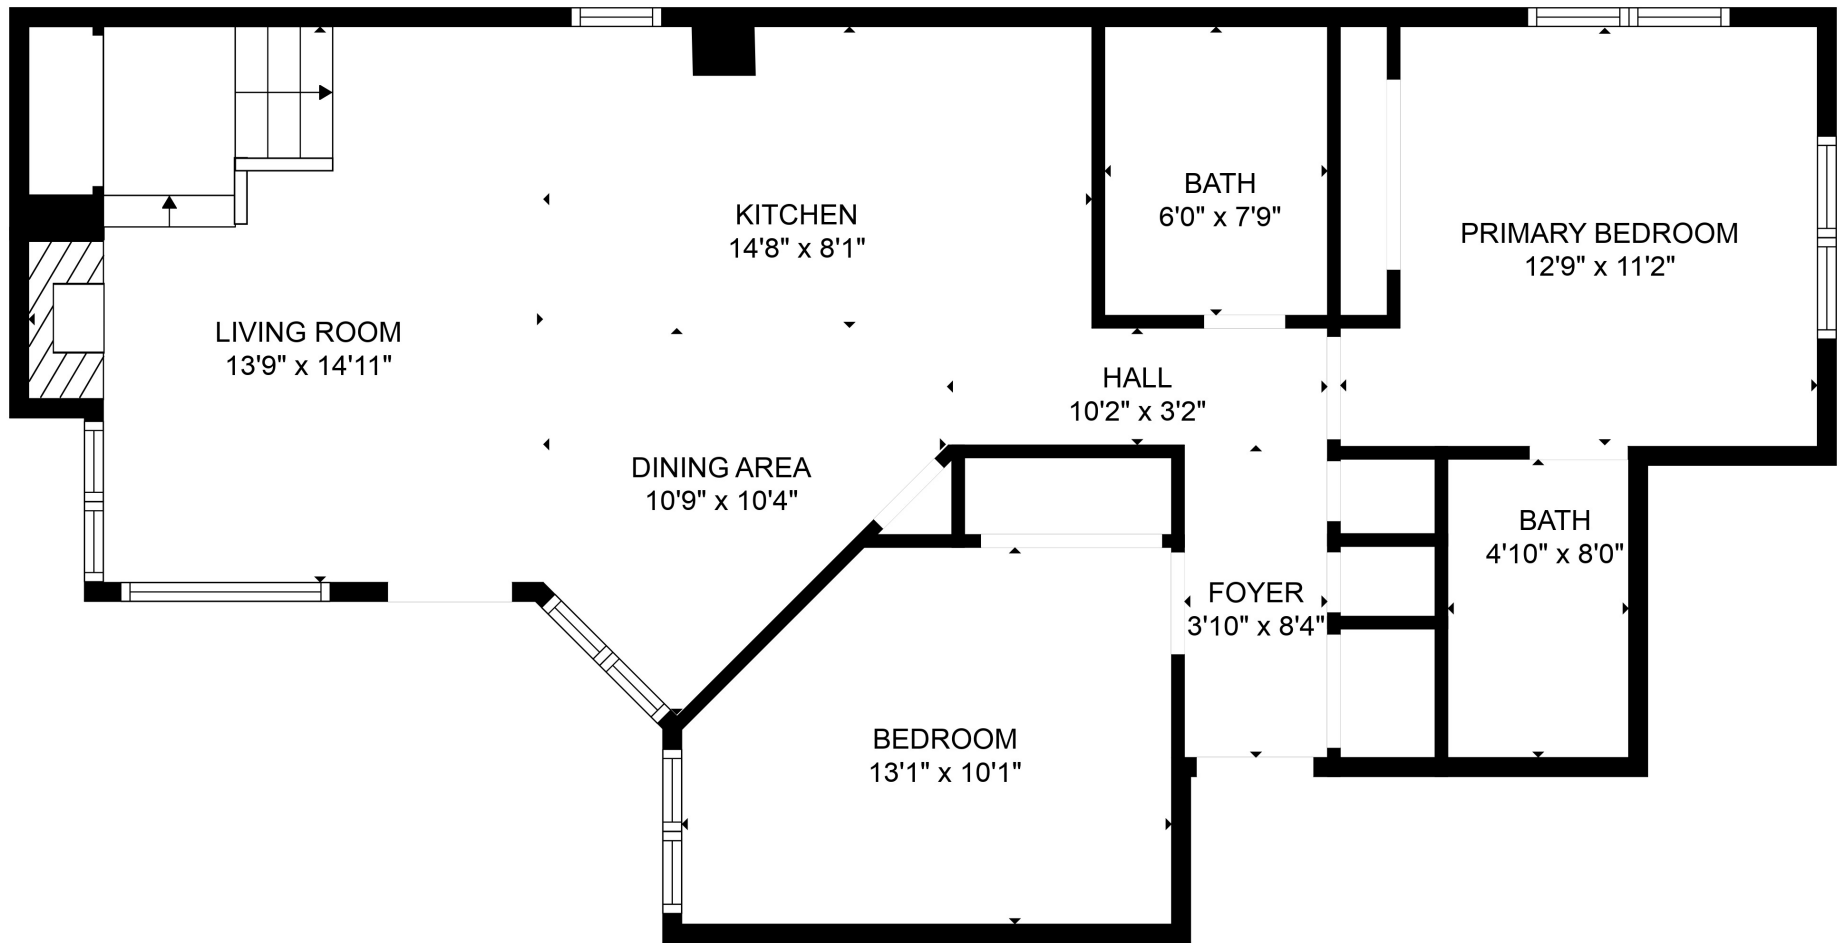

FLOOR 2

FLOOR 1

TOTAL: 1028 sq. ft
 FLOOR 1: 870 sq. ft, FLOOR 2: 158 sq. ft
 EXCLUDED AREAS: LOW CEILING: 97 sq. ft

TOTAL: 1028 sq. ft
FLOOR 1: 870 sq. ft, FLOOR 2: 158 sq. ft
EXCLUDED AREAS: LOW CEILING: 97 sq. ft

MEASUREMENTS ARE CALCULATED BY CUBICASA TECHNOLOGY. DEEMED HIGHLY RELIABLE BUT NOT GUARANTEED.

TOTAL: 1028 sq. ft
FLOOR 1: 870 sq. ft, FLOOR 2: 158 sq. ft
EXCLUDED AREAS: LOW CEILING: 97 sq. ft

MEASUREMENTS ARE CALCULATED BY CUBICASA TECHNOLOGY. DEEMED HIGHLY RELIABLE BUT NOT GUARANTEED.