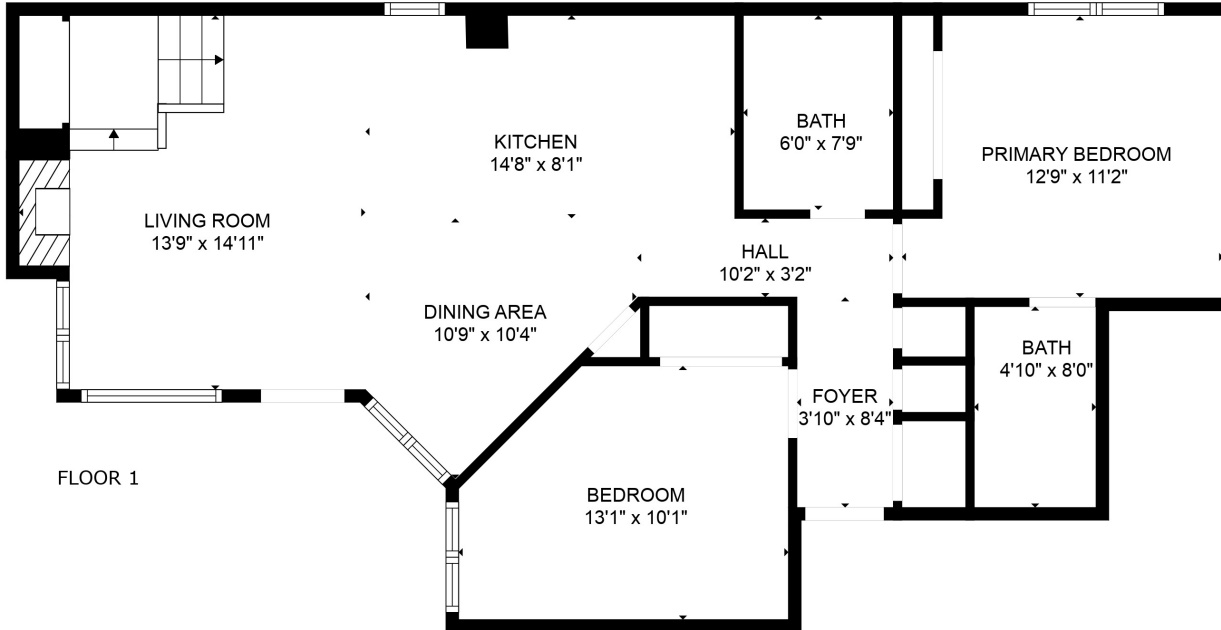

FLOOR 2

FLOOR 1

TOTAL: 1028 sq. ft
 FLOOR 1: 870 sq. ft, FLOOR 2: 158 sq. ft
 EXCLUDED AREAS: LOW CEILING: 97 sq. ft

TOTAL: 1028 sq. ft
FLOOR 1: 870 sq. ft, FLOOR 2: 158 sq. ft
EXCLUDED AREAS: LOW CEILING: 97 sq. ft

MEASUREMENTS ARE CALCULATED BY CUBICASA TECHNOLOGY. DEEMED HIGHLY RELIABLE BUT NOT GUARANTEED.

TOTAL: 1028 sq. ft
FLOOR 1: 870 sq. ft, FLOOR 2: 158 sq. ft
EXCLUDED AREAS: LOW CEILING: 97 sq. ft

MEASUREMENTS ARE CALCULATED BY CUBICASA TECHNOLOGY. DEEMED HIGHLY RELIABLE BUT NOT GUARANTEED.