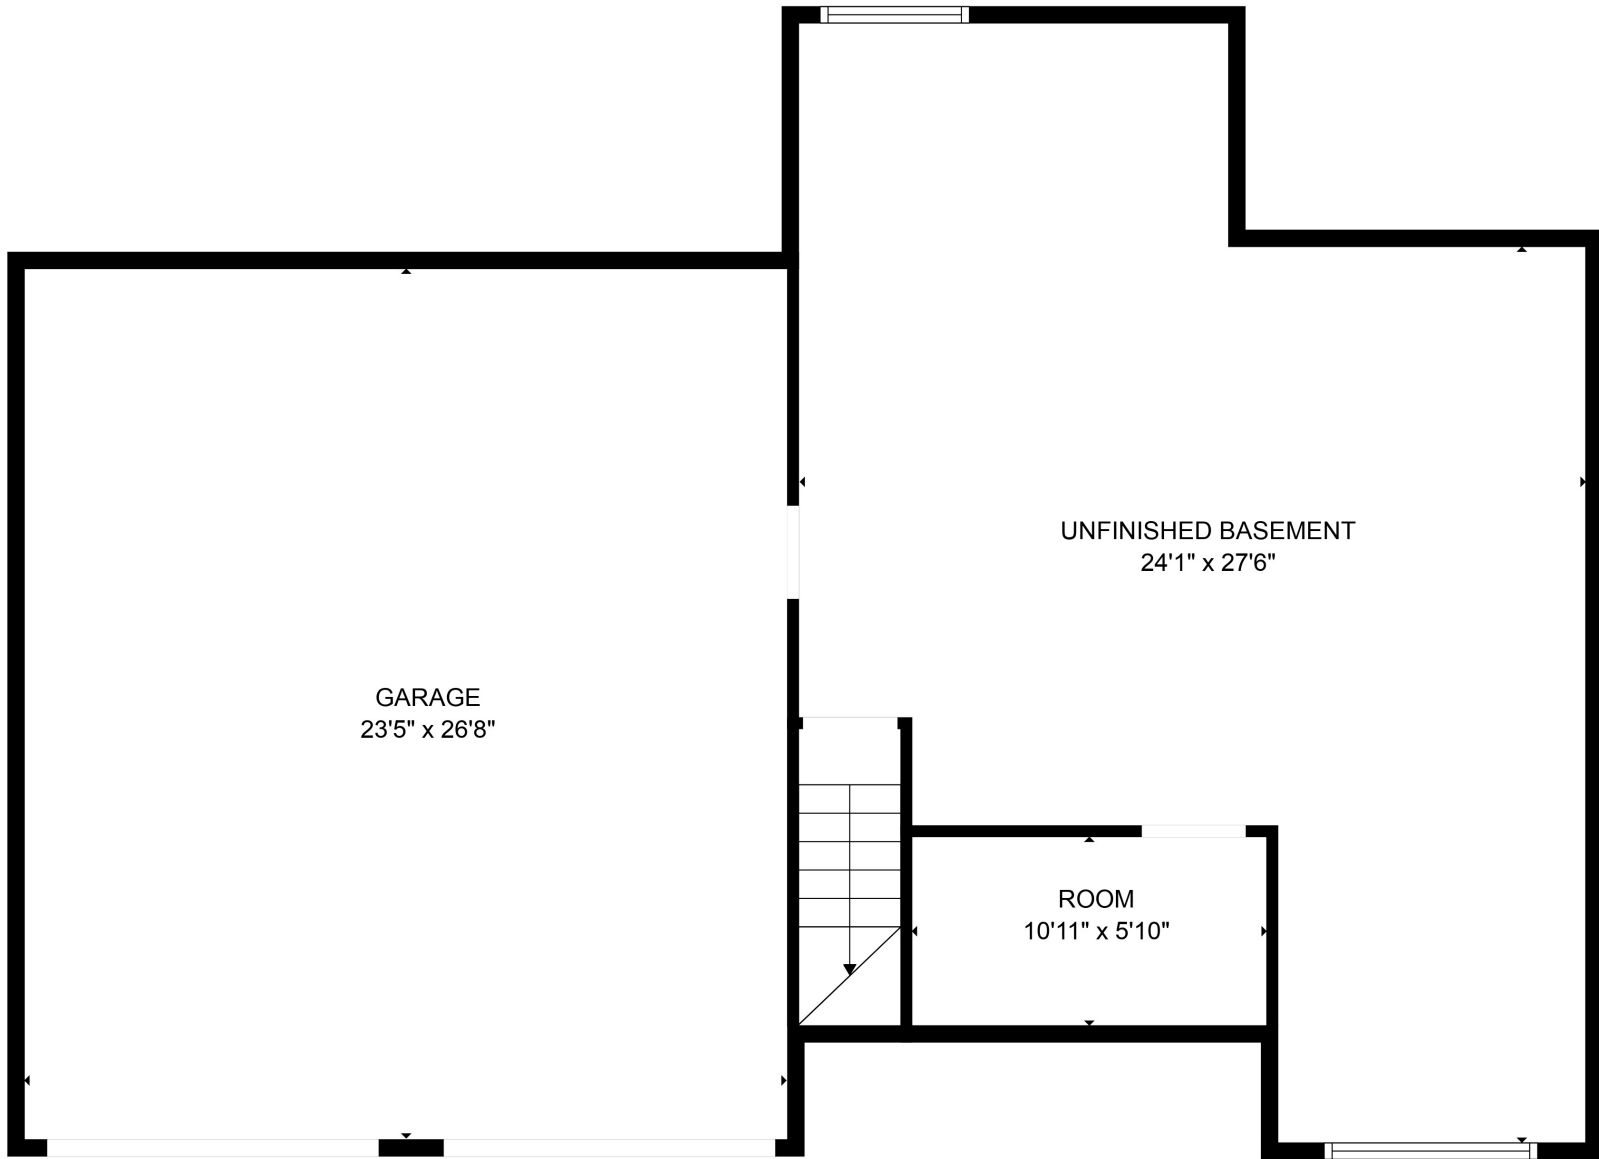

FLOOR 1

FLOOR 2

Total scanned area: 2981 sq. ft

MEASUREMENTS ARE CALCULATED BY CUBICASA TECHNOLOGY. DEEMED HIGHLY RELIABLE BUT NOT GUARANTEED.

Total scanned area: 2981 sq. ft

MEASUREMENTS ARE CALCULATED BY CUBICASA TECHNOLOGY. DEEMED HIGHLY RELIABLE BUT NOT GUARANTEED.

GARAGE
23'5" x 26'8"

UNFINISHED BASEMENT
24'1" x 27'6"

ROOM
10'11" x 5'10"

Total scanned area: 2981 sq. ft

MEASUREMENTS ARE CALCULATED BY CUBICASA TECHNOLOGY. DEEMED HIGHLY RELIABLE BUT NOT GUARANTEED.