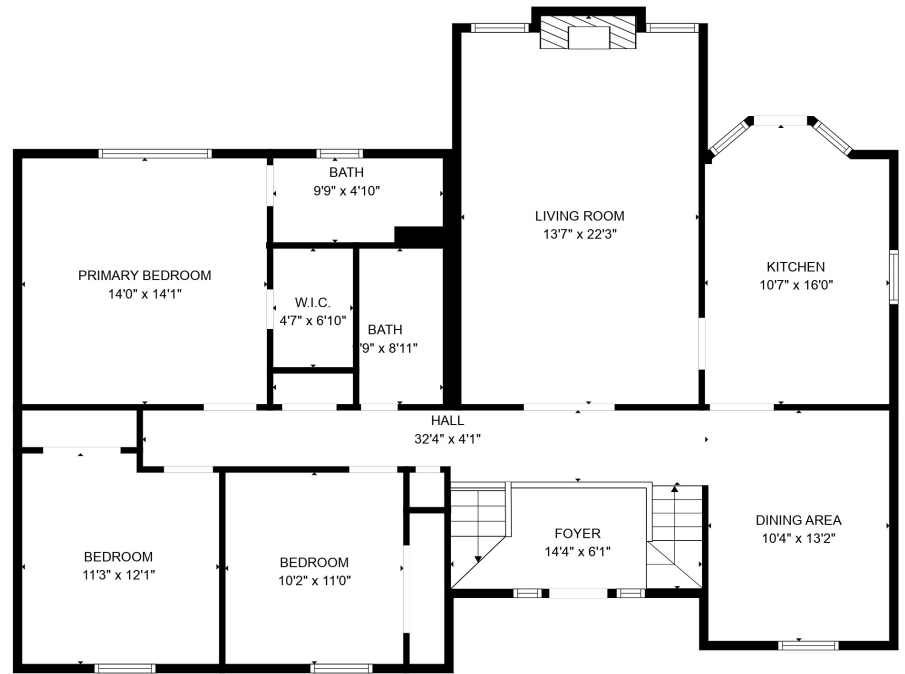

FLOOR 1

FLOOR 2

Total scanned area: 2981 sq. ft

MEASUREMENTS ARE CALCULATED BY CUBICASA TECHNOLOGY. DEEMED HIGHLY RELIABLE BUT NOT GUARANTEED.

Total scanned area: 2981 sq. ft

MEASUREMENTS ARE CALCULATED BY CUBICASA TECHNOLOGY. DEEMED HIGHLY RELIABLE BUT NOT GUARANTEED.

GARAGE
23'5" x 26'8"

UNFINISHED BASEMENT
24'1" x 27'6"

ROOM
10'11" x 5'10"

Total scanned area: 2981 sq. ft

MEASUREMENTS ARE CALCULATED BY CUBICASA TECHNOLOGY. DEEMED HIGHLY RELIABLE BUT NOT GUARANTEED.