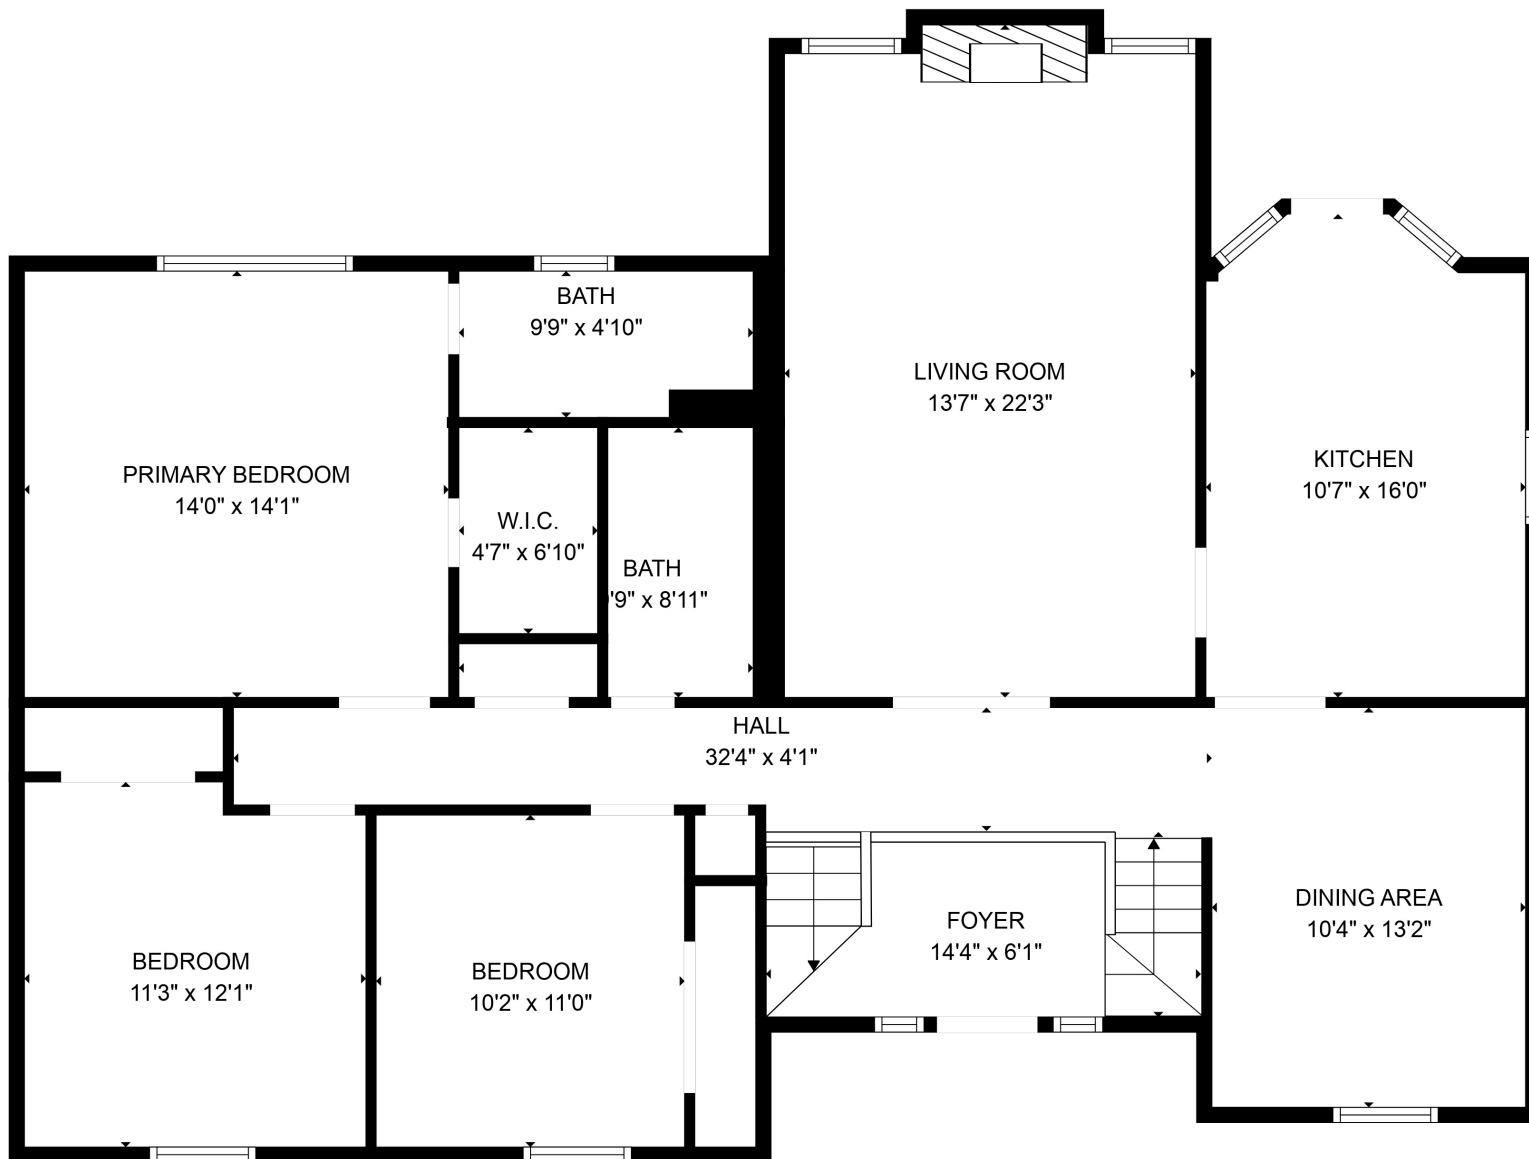

FLOOR 1

FLOOR 2

Total scanned area: 2981 sq. ft

MEASUREMENTS ARE CALCULATED BY CUBICASA TECHNOLOGY. DEEMED HIGHLY RELIABLE BUT NOT GUARANTEED.

Total scanned area: 2981 sq. ft

MEASUREMENTS ARE CALCULATED BY CUBICASA TECHNOLOGY. DEEMED HIGHLY RELIABLE BUT NOT GUARANTEED.

GARAGE
23'5" x 26'8"

UNFINISHED BASEMENT
24'1" x 27'6"

ROOM
10'11" x 5'10"

Total scanned area: 2981 sq. ft

MEASUREMENTS ARE CALCULATED BY CUBICASA TECHNOLOGY. DEEMED HIGHLY RELIABLE BUT NOT GUARANTEED.