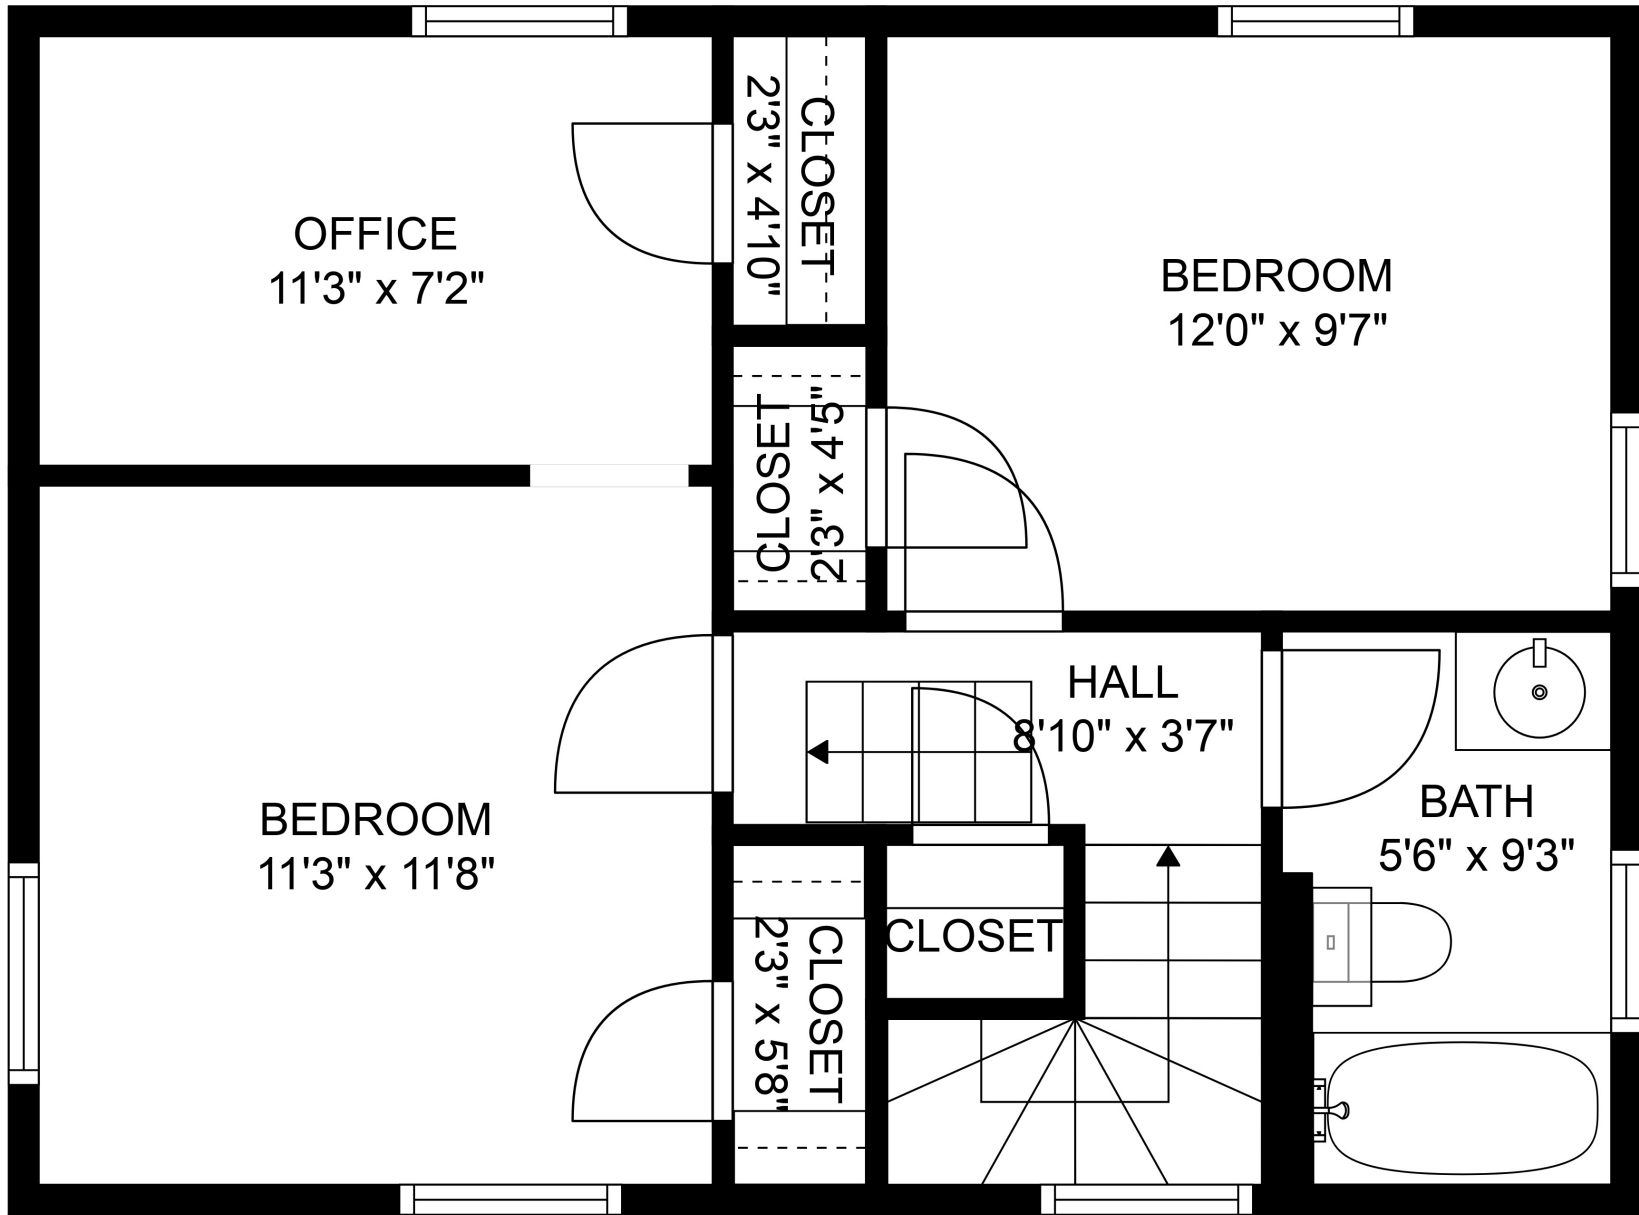

FLOOR 1

FLOOR 3

FLOOR 2

SIZES AND DIMENSIONS ARE APPROXIMATE. ACTUAL MAY VARY.

ATTIC/CRAWLSPACE
26'1" x 19'2"

SIZES AND DIMENSIONS ARE APPROXIMATE. ACTUAL MAY VARY.

SIZES AND DIMENSIONS ARE APPROXIMATE. ACTUAL MAY VARY.

SIZES AND DIMENSIONS ARE APPROXIMATE. ACTUAL MAY VARY.