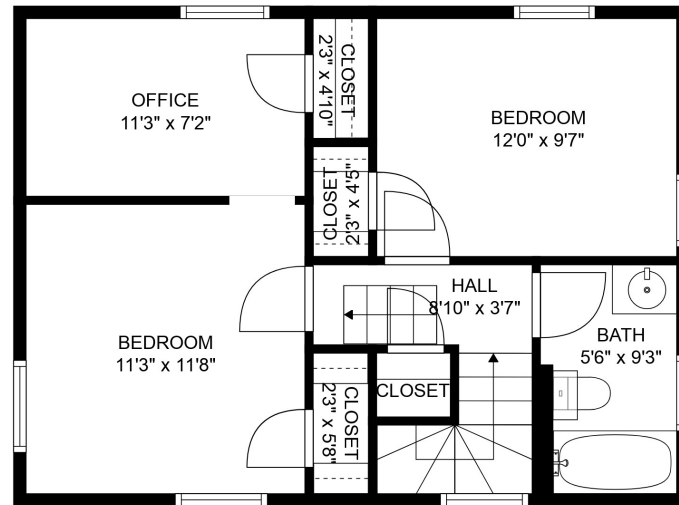

FLOOR 1

FLOOR 3

FLOOR 2

SIZES AND DIMENSIONS ARE APPROXIMATE. ACTUAL MAY VARY.

ATTIC/CRAWLSPACE
26'1" x 19'2"

SIZES AND DIMENSIONS ARE APPROXIMATE. ACTUAL MAY VARY.

SIZES AND DIMENSIONS ARE APPROXIMATE. ACTUAL MAY VARY.

SIZES AND DIMENSIONS ARE APPROXIMATE. ACTUAL MAY VARY.