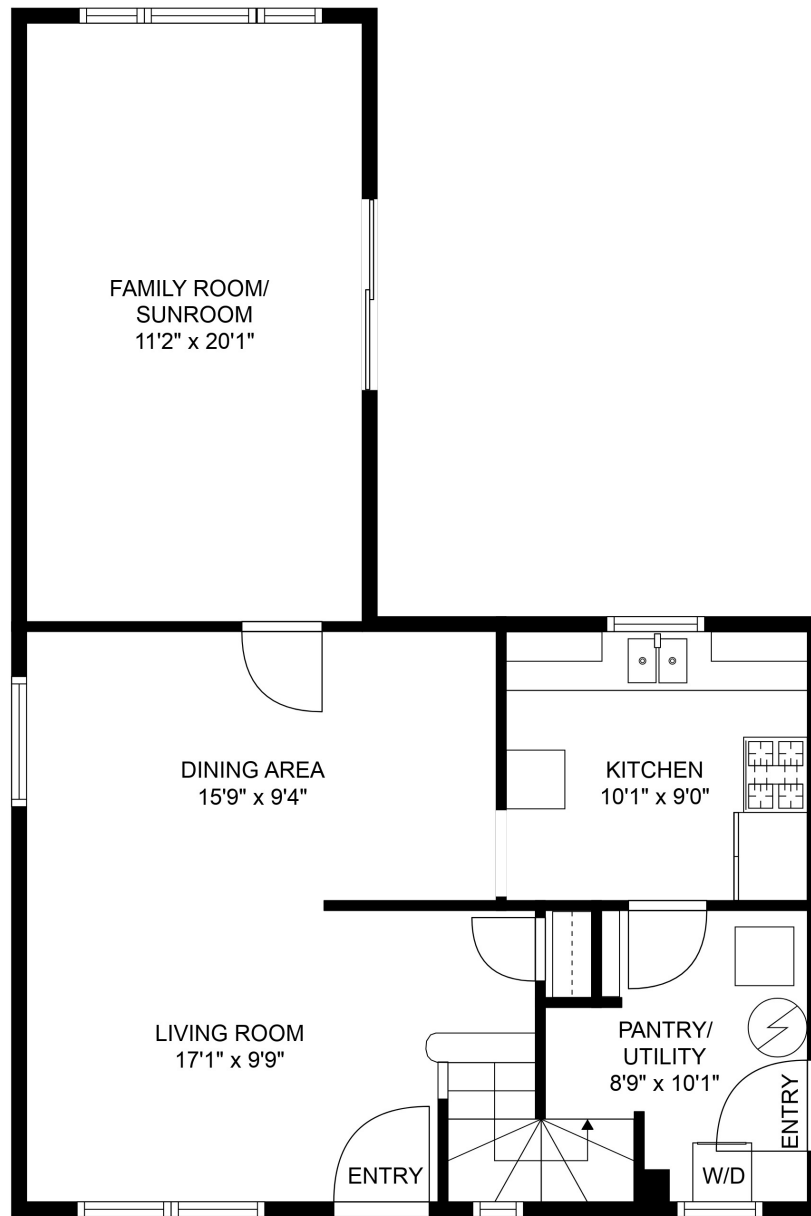

FLOOR 1

FLOOR 3

FLOOR 2

SIZES AND DIMENSIONS ARE APPROXIMATE. ACTUAL MAY VARY.

ATTIC/CRAWLSPACE
26'1" x 19'2"

SIZES AND DIMENSIONS ARE APPROXIMATE. ACTUAL MAY VARY.

SIZES AND DIMENSIONS ARE APPROXIMATE. ACTUAL MAY VARY.

SIZES AND DIMENSIONS ARE APPROXIMATE. ACTUAL MAY VARY.