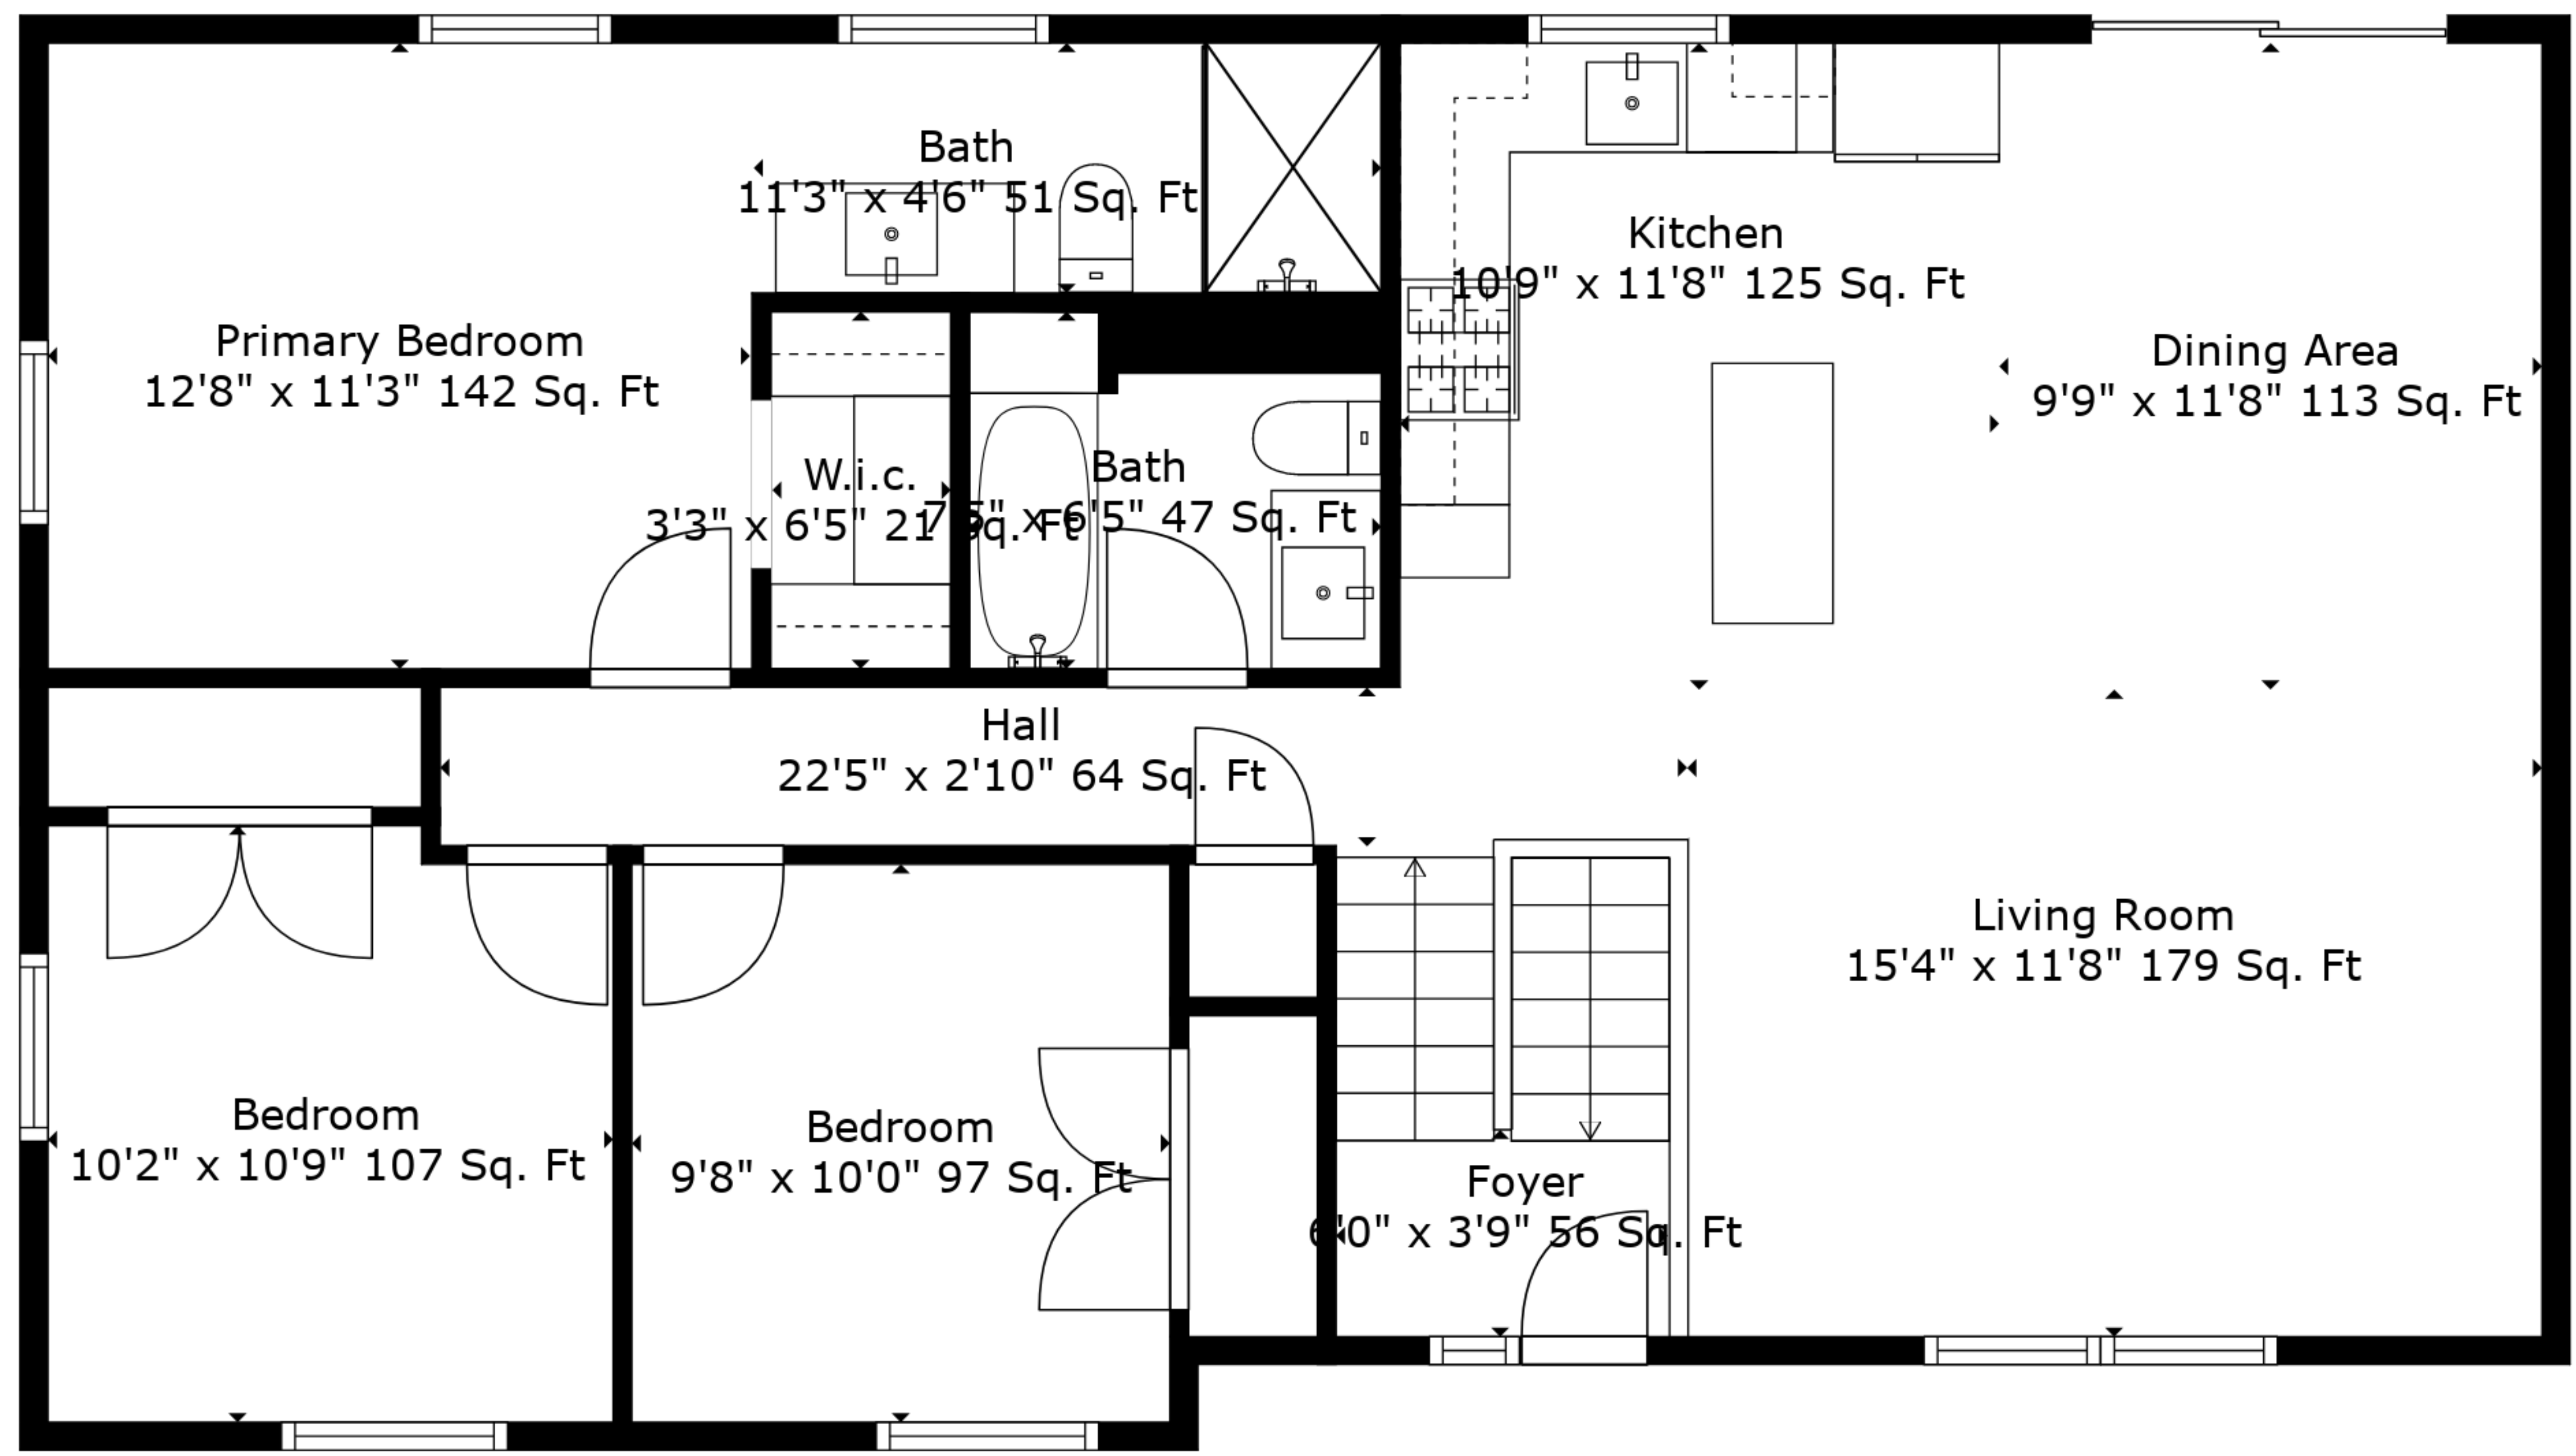

TOTAL: 1614 sq. ft

FLOOR 1: 539 sq. ft, FLOOR 2: 1075 sq. ft

EXCLUDED AREAS: GARAGE: 489 sq. ft, FIREPLACE: 9 sq. ft

Measurements Are Deemed Highly Reliable But Not Guaranteed.

TOTAL: 1614 sq. ft

FLOOR 1: 539 sq. ft, FLOOR 2: 1075 sq. ft

EXCLUDED AREAS: GARAGE: 489 sq. ft, FIREPLACE: 9 sq. ft

Measurements Are Deemed Highly Reliable But Not Guaranteed.

Floor 2

Floor 1

TOTAL: 1614 sq. ft
 FLOOR 1: 539 sq. ft, FLOOR 2: 1075 sq. ft
 EXCLUDED AREAS: GARAGE: 489 sq. ft, FIREPLACE: 9 sq. ft