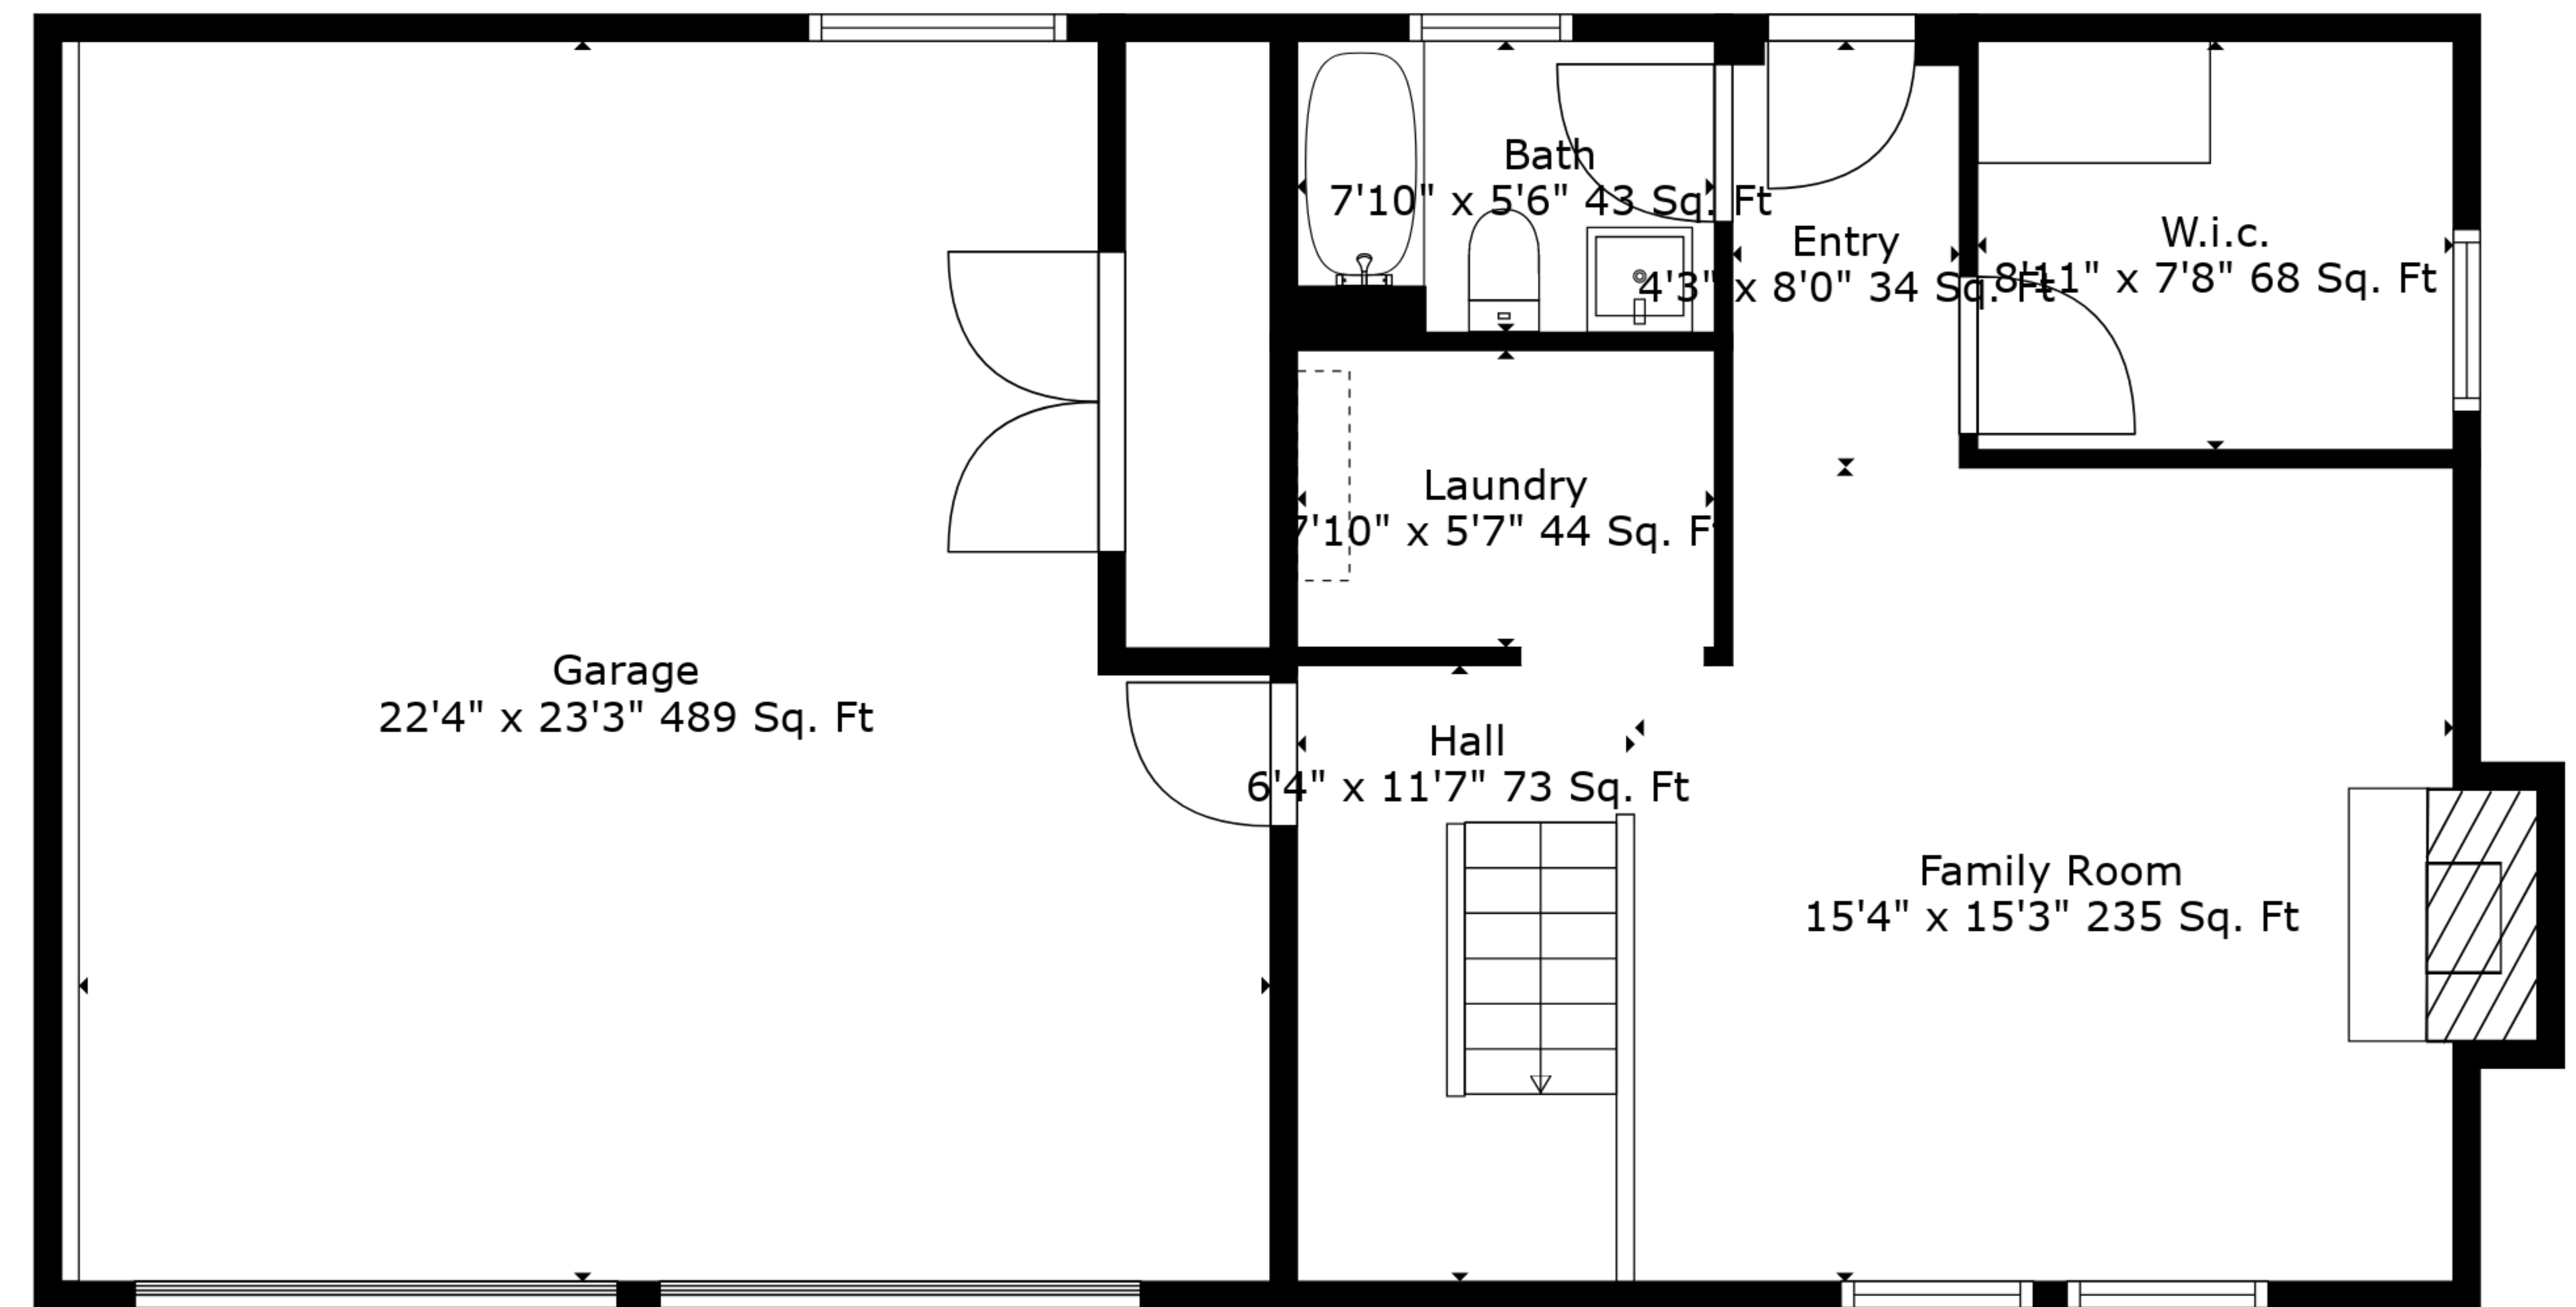

TOTAL: 1614 sq. ft

FLOOR 1: 539 sq. ft, FLOOR 2: 1075 sq. ft

EXCLUDED AREAS: GARAGE: 489 sq. ft, FIREPLACE: 9 sq. ft

Measurements Are Deemed Highly Reliable But Not Guaranteed.

TOTAL: 1614 sq. ft

FLOOR 1: 539 sq. ft, FLOOR 2: 1075 sq. ft

EXCLUDED AREAS: GARAGE: 489 sq. ft, FIREPLACE: 9 sq. ft

Measurements Are Deemed Highly Reliable But Not Guaranteed.

Floor 2

Floor 1

TOTAL: 1614 sq. ft
 FLOOR 1: 539 sq. ft, FLOOR 2: 1075 sq. ft
 EXCLUDED AREAS: GARAGE: 489 sq. ft, FIREPLACE: 9 sq. ft