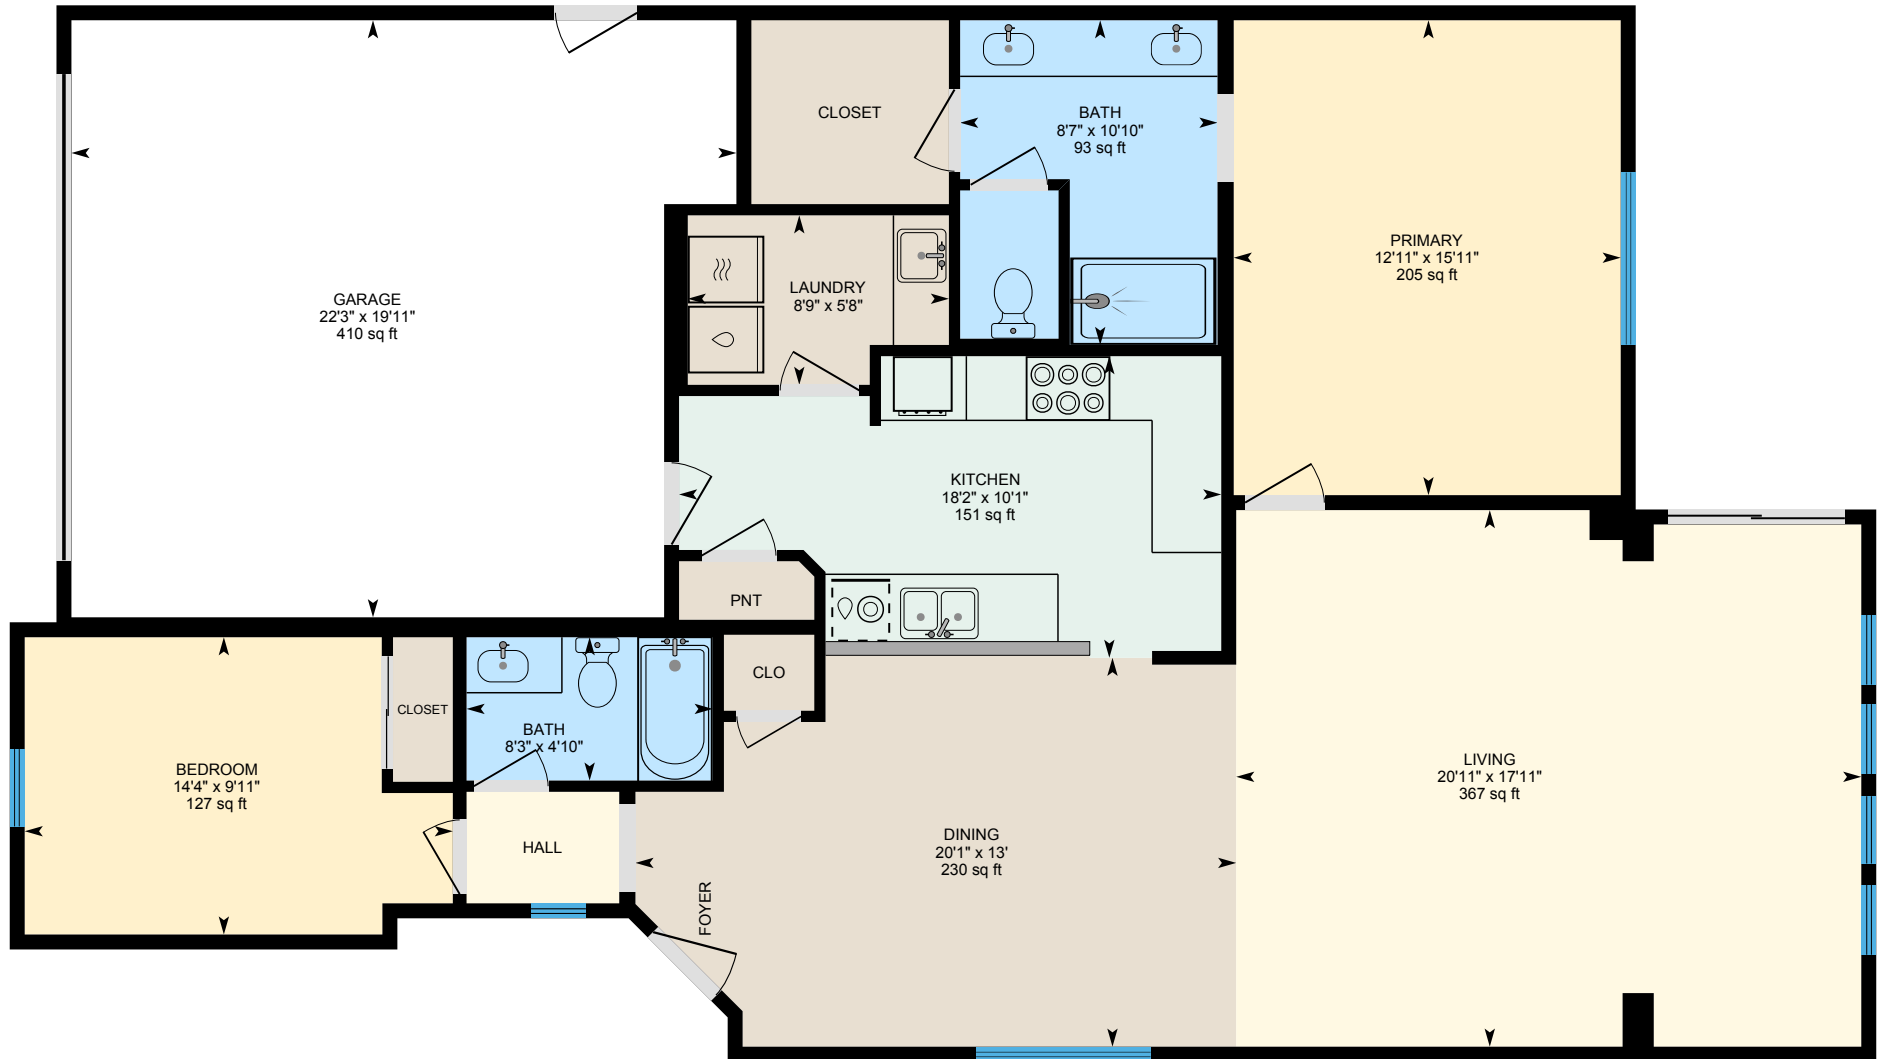

1378 Chestnut Hill Dr, Manteca, CA

Main Floor Finished Area 1507.65 sq ft
Unfinished Area 431.86 sq ft

PREPARED: 2024/01/26

White regions are excluded from total floor area in iGUIDE floor plans. All room dimensions and floor areas must be considered approximate and are subject to independent verification.