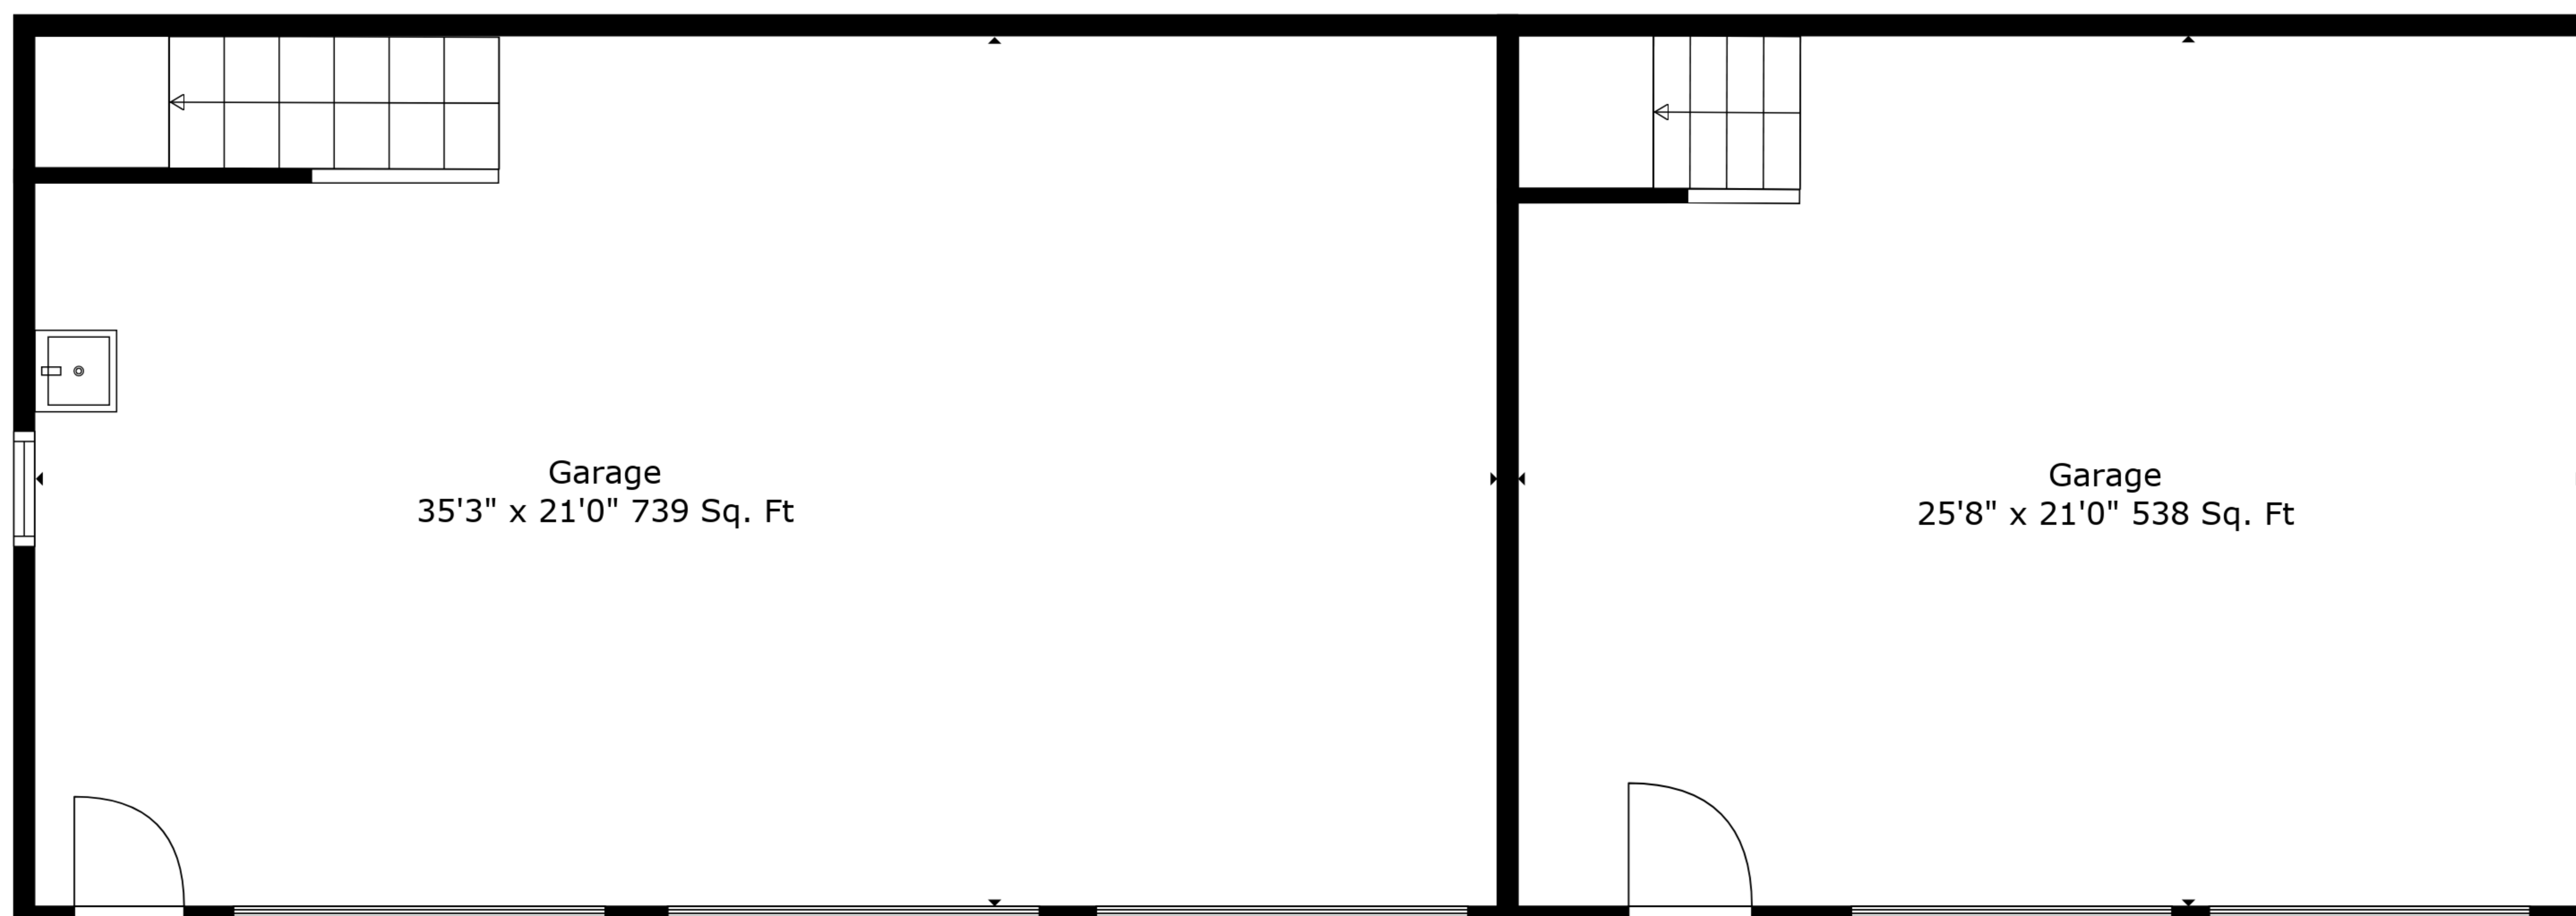

Garage
35'3" x 21'0" 739 Sq. Ft

Garage
25'8" x 21'0" 538 Sq. Ft

TOTAL: 1118 sq. ft

FLOOR 1: 0 sq. ft, FLOOR 2: 1118 sq. ft

EXCLUDED AREAS: GARAGE: 1282 sq. ft, LOW CEILING: 164 sq. ft, STORAGE: 12 sq. ft

Measurements Are Deemed Highly Reliable But Not Guaranteed.

TOTAL: 1118 sq. ft

FLOOR 1: 0 sq. ft, FLOOR 2: 1118 sq. ft

EXCLUDED AREAS: GARAGE: 1282 sq. ft, LOW CEILING: 164 sq. ft, STORAGE: 12 sq. ft

Measurements Are Deemed Highly Reliable But Not Guaranteed.

Floor 2

Floor 1

TOTAL: 1118 sq. ft
 FLOOR 1: 0 sq. ft, FLOOR 2: 1118 sq. ft
 EXCLUDED AREAS: GARAGE: 1282 sq. ft, LOW CEILING: 164 sq. ft, STORAGE: 12 sq. ft

Measurements Are Deemed Highly Reliable But Not Guaranteed.