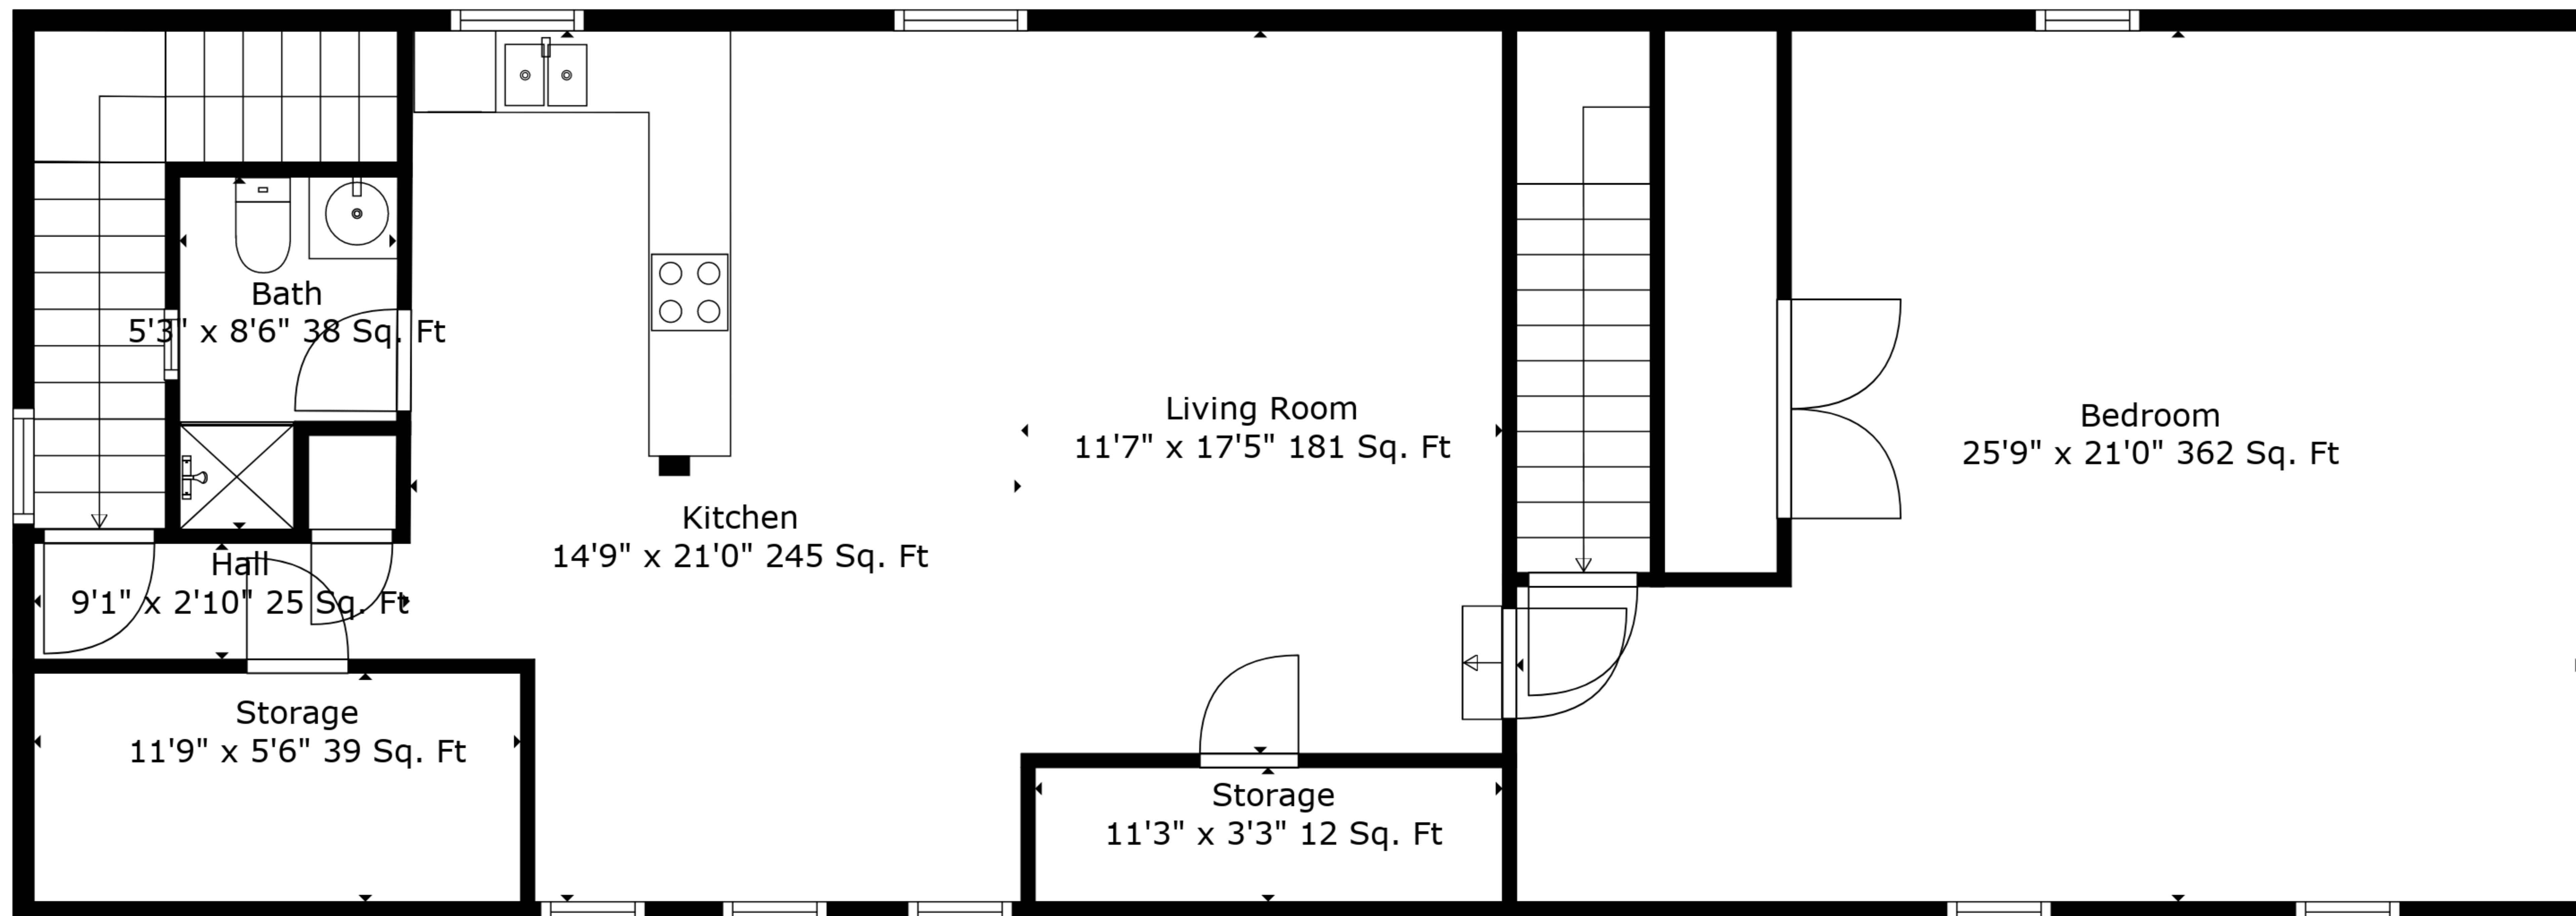

Garage
35'3" x 21'0" 739 Sq. Ft

Garage
25'8" x 21'0" 538 Sq. Ft

TOTAL: 1118 sq. ft

FLOOR 1: 0 sq. ft, FLOOR 2: 1118 sq. ft

EXCLUDED AREAS: GARAGE: 1282 sq. ft, LOW CEILING: 164 sq. ft, STORAGE: 12 sq. ft

Measurements Are Deemed Highly Reliable But Not Guaranteed.

TOTAL: 1118 sq. ft

FLOOR 1: 0 sq. ft, FLOOR 2: 1118 sq. ft

EXCLUDED AREAS: GARAGE: 1282 sq. ft, LOW CEILING: 164 sq. ft, STORAGE: 12 sq. ft

Measurements Are Deemed Highly Reliable But Not Guaranteed.

Floor 2

Floor 1

TOTAL: 1118 sq. ft
 FLOOR 1: 0 sq. ft, FLOOR 2: 1118 sq. ft
 EXCLUDED AREAS: GARAGE: 1282 sq. ft, LOW CEILING: 164 sq. ft, STORAGE: 12 sq. ft

Measurements Are Deemed Highly Reliable But Not Guaranteed.