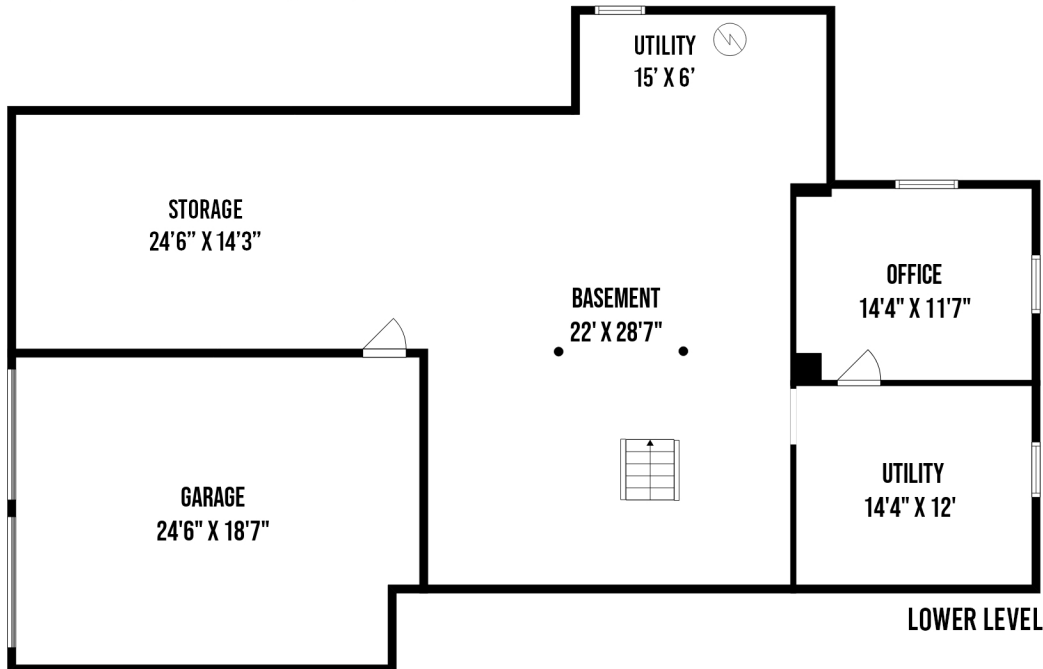

21 WILLIAMSBURG DRIVE FORT SALONGA NY

PREPARED BY HOME MEDIA GROUP INC. TEL 212-731-2301

THIS FLOOR PLAN ILLUSTRATION IS AN APPROXIMATION OF EXISTING STRUCTURES AND FEATURES AND IS PROVIDED FOR CONVENIENCE ONLY WITH THE PERMISSION OF THE SELLER. ALL MEASUREMENTS ARE APPROXIMATE AND NOT GUARANTEED TO BE EXACT OR TO SCALE.