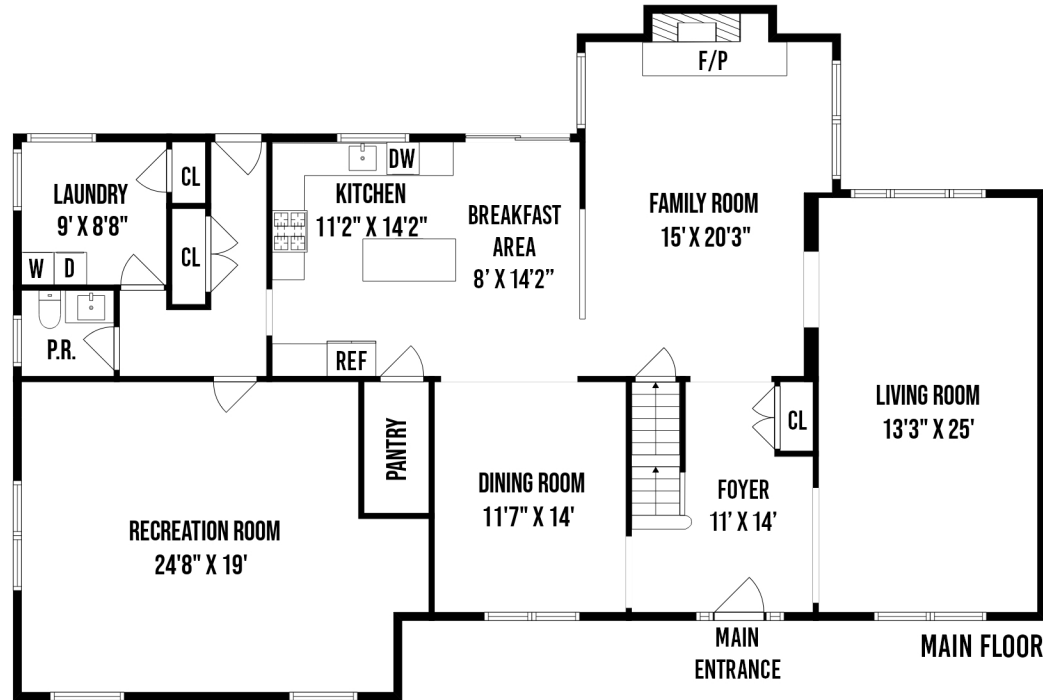

21 WILLIAMSBURG DRIVE FORT SALONGA NY

PREPARED BY HOME MEDIA GROUP INC. TEL 212-731-2301

THIS FLOOR PLAN ILLUSTRATION IS AN APPROXIMATION OF EXISTING STRUCTURES AND FEATURES AND IS PROVIDED FOR CONVENIENCE ONLY WITH THE PERMISSION OF THE SELLER. ALL MEASUREMENTS ARE APPROXIMATE AND NOT GUARANTEED TO BE EXACT OR TO SCALE.