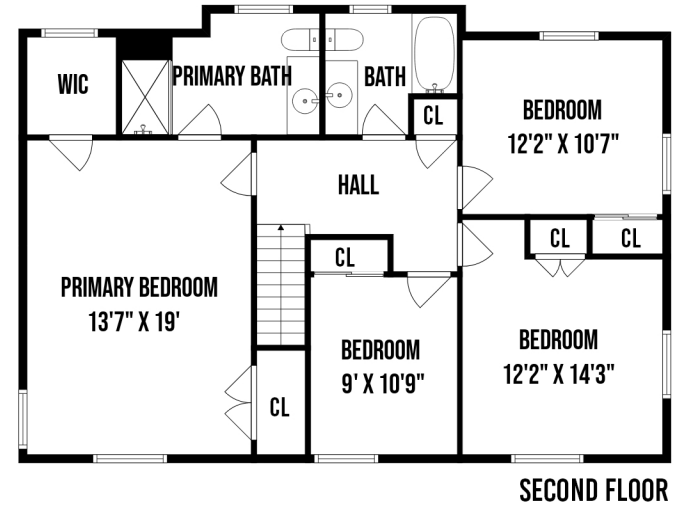

21 WILLIAMSBURG DRIVE FORT SALONGA NY

PREPARED BY HOME MEDIA GROUP INC. TEL 212-731-2301

THIS FLOOR PLAN ILLUSTRATION IS AN APPROXIMATION OF EXISTING STRUCTURES AND FEATURES AND IS PROVIDED FOR CONVENIENCE ONLY WITH THE PERMISSION OF THE SELLER. ALL MEASUREMENTS ARE APPROXIMATE AND NOT GUARANTEED TO BE EXACT OR TO SCALE.