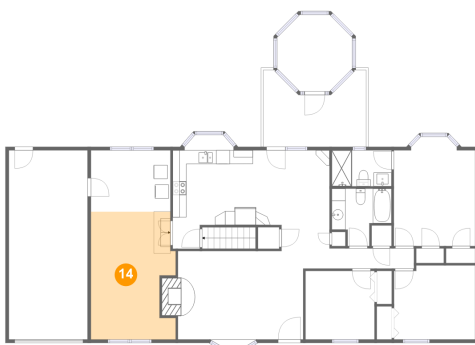

14 Floor 2 - Sitting Room

Dimensions: 12'4" x 18'6"
Area: 208 sq. ft
Counted as Living Area:
Yes

Heated: Yes
Finished: Yes
Enclosed: Yes
Contiguous:
Yes
Permitted: Yes
Wet Space: No
Addition: No
Conversion: No