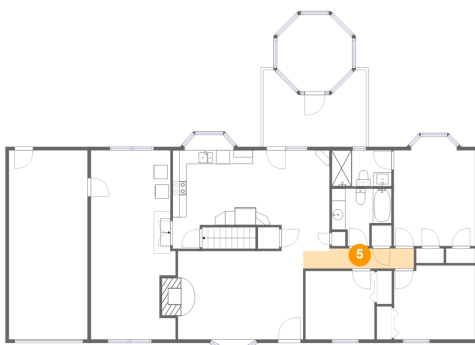

2 Floor 2 - Dining Area

Dimensions: 10'9" x 14'7"
Area: 142 sq. ft
Counted as Living Area:
Yes

Heated: Yes
Finished: Yes
Enclosed: Yes
Contiguous:
Yes
Permitted: Yes
Wet Space: No
Addition: No
Conversion: No

**107 Ponderosa Road, North Spearfish, Spearfish,
Lawrence County, South Dakota, United States,**

3 Floor 2 - Deck

Dimensions: 14'11" x 11'1"
Area: 136 sq. ft
Counted as Living Area: No

Heated: No
Finished: Yes
Enclosed: No
Contiguous: Yes
Permitted: Yes
Wet Space: No
Addition: No
Conversion: No

5 Floor 2 - Hall

Dimensions: 16'1" x 2'11"
Area: 45 sq. ft
Counted as Living Area: Yes

Heated: Yes
Finished: Yes
Enclosed: Yes
Contiguous: Yes
Permitted: Yes
Wet Space: No
Addition: No
Conversion: No

107 Ponderosa Road, North Spearfish, Spearfish, Lawrence County, South Dakota, United States,