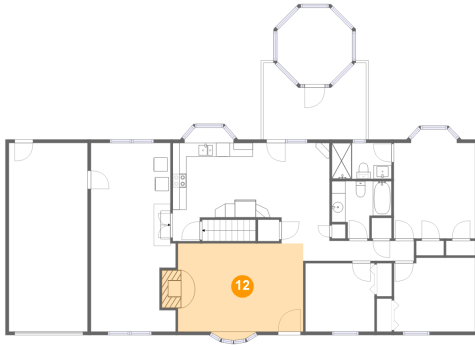

107 Ponderosa Road, North Spearfish, Spearfish, Lawrence County, South Dakota, United States,

12 Floor 2 - Living Room

Dimensions: 18'2" x 12'9"
Area: 251 sq. ft
Counted as Living Area:
Yes

Heated: Yes
Finished: Yes
Enclosed: Yes
Contiguous:
Yes
Permitted: Yes
Wet Space: No
Addition: No
Conversion: No