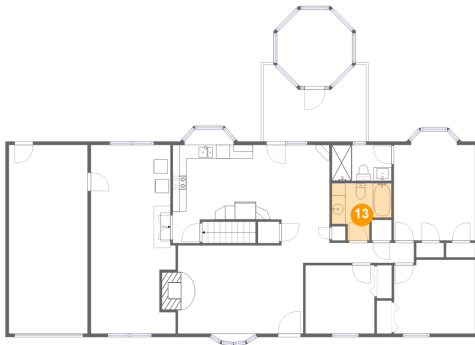

13 Floor 2 - Bath

Dimensions: 8'8" x 8'4"
Area: 56 sq. ft
Counted as Living Area:
Yes

Heated: Yes
Finished: Yes
Enclosed: Yes
Contiguous:
Yes
Permitted: Yes
Wet Space: Yes
Addition: No
Conversion: No