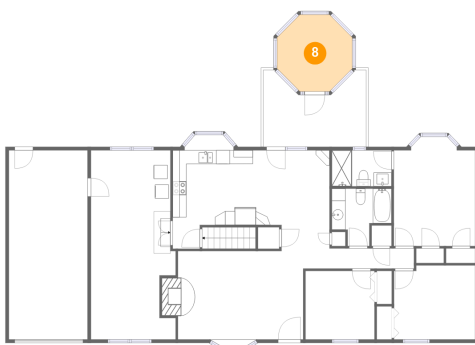

5 Floor 2 - Hall

Dimensions: 16'1" x 2'11"
Area: 45 sq. ft
Counted as Living Area: Yes

Heated: Yes
Finished: Yes
Enclosed: Yes
Contiguous: Yes
Permitted: Yes
Wet Space: No
Addition: No
Conversion: No

107 Ponderosa Road, North Spearfish, Spearfish, Lawrence County, South Dakota, United States,

6 Floor 2 - Bedroom

Dimensions: 11'9" x 10'9"
Area: 124 sq. ft
Counted as Living Area:
Yes

Heated: Yes
Finished: Yes
Enclosed: Yes
Contiguous:
Yes
Permitted: Yes
Wet Space: No
Addition: No
Conversion: No

Dimensions: 10'11" x 11'1"
Area: 99 sq. ft
Counted as Living Area: No

Heated: No
Finished: Yes
Enclosed: No
Contiguous: Yes
Permitted: Yes
Wet Space: No
Addition: No
Conversion: No

107 Ponderosa Road, North Spearfish, Spearfish, Lawrence County, South Dakota, United States,