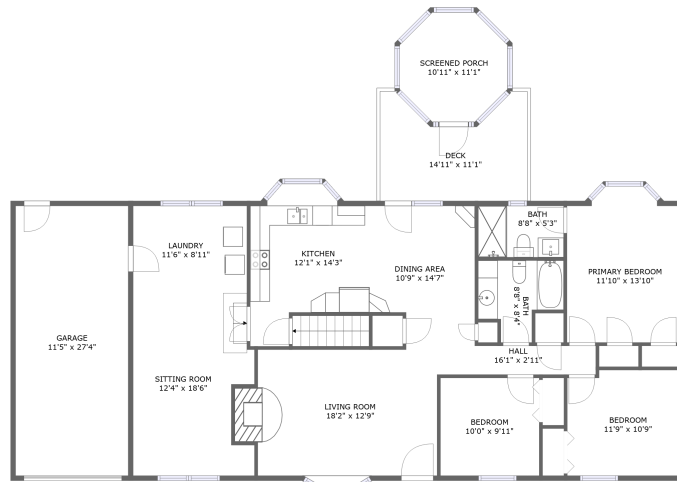

107 Ponderosa Road, North Spearfish, Spearfish, Lawrence County, South Dakota, United States,

Property Summary

 **1** garages

 **3** bedrooms

 **2** bathrooms

 **0** half baths

 **2** floors

 **1,616** Gross Living Area sqft

 **3,470** total sqft

107 Ponderosa Road, North Spearfish, Spearfish, Lawrence County, South Dakota, United States,

Room Dimensions

Floor 1

Total sqft: 1236

Living area: 0

#	Room name	Dimensions	Area (sqft)	Counted as Living Area
1	Basement	42'7" x 27'4"	1165 sq. ft	No

107 Ponderosa Road, North Spearfish, Spearfish, Lawrence County, South Dakota, United States,

Room Dimensions

Floor 2

Total sqft: 2234

Living area: 1616

#	Room name	Dimensions	Area (sqft)	Counted as Living Area
2	Dining Area	10'9" x 14'7"	142 sq. ft	Yes
3	Deck	14'11" x 11'1"	136 sq. ft	No
4	Kitchen	12'1" x 14'3"	144 sq. ft	Yes
5	Hall	16'1" x 2'11"	45 sq. ft	Yes
6	Bedroom	11'9" x 10'9"	124 sq. ft	Yes
7	Bath	8'8" x 5'3"	45 sq. ft	Yes
8	Screened Porch	10'11" x 11'1"	99 sq. ft	No
9	Garage	11'5" x 27'4"	312 sq. ft	No
10	Primary Bedroom	11'10" x 13'10"	163 sq. ft	Yes
11	Bedroom	10'0" x 9'11"	99 sq. ft	Yes
12	Living Room	18'2" x 12'9"	251 sq. ft	Yes

**107 Ponderosa Road, North Spearfish, Spearfish,
Lawrence County, South Dakota, United States,**

#	Room name	Dimensions	Area (sqft)	Counted as Living Area
13	Bath	8'8" x 8'4"	56 sq. ft	Yes
14	Sitting Room	12'4" x 18'6"	208 sq. ft	Yes
15	Laundry	11'6" x 8'11"	102 sq. ft	Yes