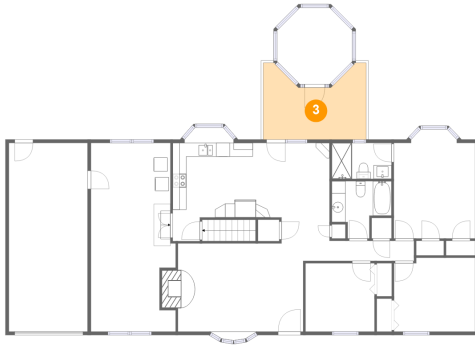

**107 Ponderosa Road, North Spearfish, Spearfish,
Lawrence County, South Dakota, United States,**

#	Room name	Dimensions	Area (sqft)	Counted as Living Area
13	Bath	8'8" x 8'4"	56 sq. ft	Yes
14	Sitting Room	12'4" x 18'6"	208 sq. ft	Yes
15	Laundry	11'6" x 8'11"	102 sq. ft	Yes

107 Ponderosa Road, North Spearfish, Spearfish, Lawrence County, South Dakota, United States,

1 Floor 1 - Basement

Dimensions: 42'7" x 27'4"
Area: 1165 sq. ft
Counted as Living Area: No

Heated: Yes
Finished: No
Enclosed: Yes
Contiguous: Yes
Permitted: Yes
Wet Space: No
Addition: No
Conversion: No

2 Floor 2 - Dining Area

Dimensions: 10'9" x 14'7"
Area: 142 sq. ft
Counted as Living Area:
Yes

Heated: Yes
Finished: Yes
Enclosed: Yes
Contiguous:
Yes
Permitted: Yes
Wet Space: No
Addition: No
Conversion: No

**107 Ponderosa Road, North Spearfish, Spearfish,
Lawrence County, South Dakota, United States,**

3 Floor 2 - Deck

Dimensions: 14'11" x 11'1"
Area: 136 sq. ft
Counted as Living Area: No

Heated: No
Finished: Yes
Enclosed: No
Contiguous: Yes
Permitted: Yes
Wet Space: No
Addition: No
Conversion: No