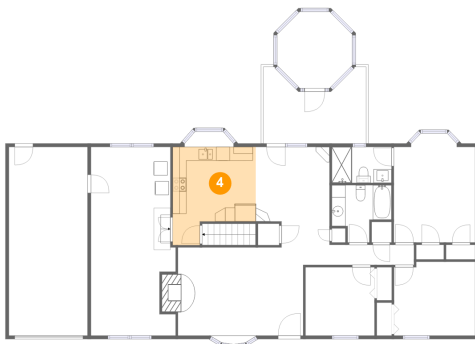

4 Floor 2 - Kitchen

Dimensions: 12'1" x 14'3"
Area: 144 sq. ft
Counted as Living Area: Yes

Heated: Yes
Finished: Yes
Enclosed: Yes
Contiguous: Yes
Permitted: Yes
Wet Space: No
Addition: No
Conversion: No