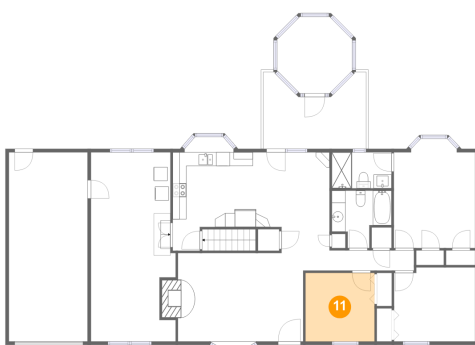

Dimensions: 10'11" x 11'1"
Area: 99 sq. ft
Counted as Living Area: No

Heated: No
Finished: Yes
Enclosed: No
Contiguous: Yes
Permitted: Yes
Wet Space: No
Addition: No
Conversion: No

107 Ponderosa Road, North Spearfish, Spearfish, Lawrence County, South Dakota, United States,

9 Floor 2 - Garage

Dimensions: 11'5" x 27'4"
Area: 312 sq. ft
Counted as Living Area: No

Heated: No
Finished: No
Enclosed: Yes
Contiguous: Yes
Permitted: Yes
Wet Space: No
Addition: No
Conversion: No

10 Floor 2 - Primary Bedroom

Dimensions: 10'0" x 9'11"
Area: 99 sq. ft
Counted as Living Area:
Yes

Heated: Yes
Finished: Yes
Enclosed: Yes
Contiguous:
Yes
Permitted: Yes
Wet Space: No
Addition: No
Conversion: No

107 Ponderosa Road, North Spearfish, Spearfish, Lawrence County, South Dakota, United States,