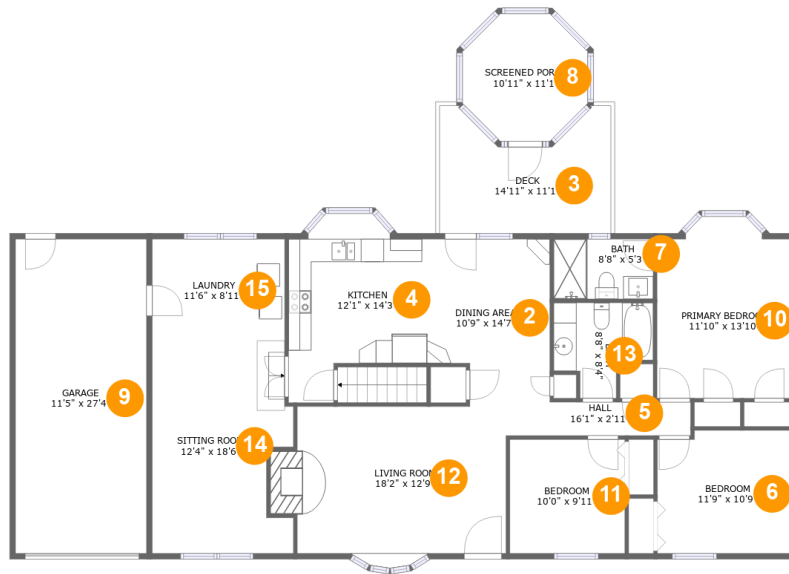

 **3,470** total sqft

107 Ponderosa Road, North Spearfish, Spearfish, Lawrence County, South Dakota, United States,

Room Dimensions

Floor 1

Total sqft: 1236

Living area: 0

#	Room name	Dimensions	Area (sqft)	Counted as Living Area
1	Basement	42'7" x 27'4"	1165 sq. ft	No

107 Ponderosa Road, North Spearfish, Spearfish, Lawrence County, South Dakota, United States,

Room Dimensions

Floor 2

Total sqft: 2234

Living area: 1616

#	Room name	Dimensions	Area (sqft)	Counted as Living Area
2	Dining Area	10'9" x 14'7"	142 sq. ft	Yes
3	Deck	14'11" x 11'1"	136 sq. ft	No
4	Kitchen	12'1" x 14'3"	144 sq. ft	Yes
5	Hall	16'1" x 2'11"	45 sq. ft	Yes
6	Bedroom	11'9" x 10'9"	124 sq. ft	Yes
7	Bath	8'8" x 5'3"	45 sq. ft	Yes
8	Screened Porch	10'11" x 11'1"	99 sq. ft	No
9	Garage	11'5" x 27'4"	312 sq. ft	No
10	Primary Bedroom	11'10" x 13'10"	163 sq. ft	Yes
11	Bedroom	10'0" x 9'11"	99 sq. ft	Yes
12	Living Room	18'2" x 12'9"	251 sq. ft	Yes

**107 Ponderosa Road, North Spearfish, Spearfish,
Lawrence County, South Dakota, United States,**

#	Room name	Dimensions	Area (sqft)	Counted as Living Area
13	Bath	8'8" x 8'4"	56 sq. ft	Yes
14	Sitting Room	12'4" x 18'6"	208 sq. ft	Yes
15	Laundry	11'6" x 8'11"	102 sq. ft	Yes

107 Ponderosa Road, North Spearfish, Spearfish, Lawrence County, South Dakota, United States,

1 Floor 1 - Basement

Dimensions: 42'7" x 27'4"
Area: 1165 sq. ft
Counted as Living Area: No

Heated: Yes
Finished: No
Enclosed: Yes
Contiguous: Yes
Permitted: Yes
Wet Space: No
Addition: No
Conversion: No