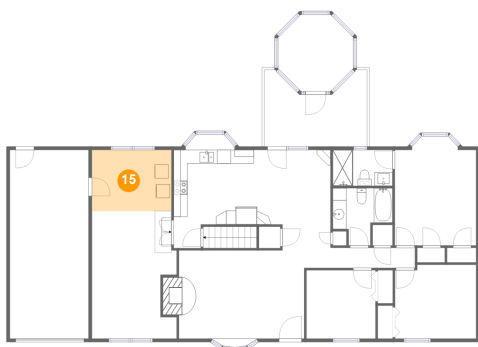

107 Ponderosa Road, North Spearfish, Spearfish, Lawrence County, South Dakota, United States,

15 Floor 2 - Laundry

Dimensions: 11'6" x 8'11"
Area: 102 sq. ft
Counted as Living Area:
Yes

Heated: Yes
Finished: Yes
Enclosed: Yes
Contiguous:
Yes
Permitted: Yes
Wet Space: No
Addition: No
Conversion: No