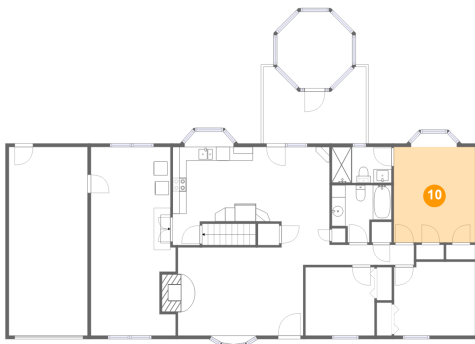

10 Floor 2 - Primary Bedroom

Dimensions: 11'10" x 13'10"
Area: 163 sq. ft
Counted as Living Area:
Yes

Heated: Yes
Finished: Yes
Enclosed: Yes
Contiguous:
Yes
Permitted: Yes
Wet Space: No
Addition: No
Conversion: No