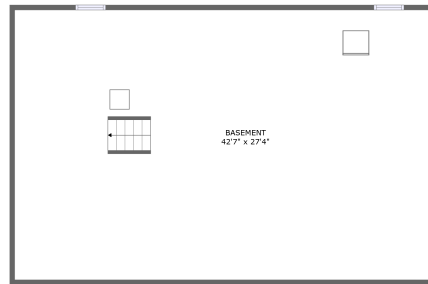

107 Ponderosa Road, North Spearfish, Spearfish, Lawrence County, South Dakota, United States,

Property Summary

 **1** garages

 **3** bedrooms

 **2** bathrooms

 **0** half baths

 **2** floors

 **1,616** Gross Living Area sqft

 **3,470** total sqft

107 Ponderosa Road, North Spearfish, Spearfish, Lawrence County, South Dakota, United States,

Room Dimensions

Floor 1

Total sqft: 1236

Living area: 0

#	Room name	Dimensions	Area (sqft)	Counted as Living Area
1	Basement	42'7" x 27'4"	1165 sq. ft	No

107 Ponderosa Road, North Spearfish, Spearfish, Lawrence County, South Dakota, United States,

Room Dimensions

Floor 2

Total sqft: 2234

Living area: 1616

#	Room name	Dimensions	Area (sqft)	Counted as Living Area
2	Dining Area	10'9" x 14'7"	142 sq. ft	Yes
3	Deck	14'11" x 11'1"	136 sq. ft	No
4	Kitchen	12'1" x 14'3"	144 sq. ft	Yes
5	Hall	16'1" x 2'11"	45 sq. ft	Yes
6	Bedroom	11'9" x 10'9"	124 sq. ft	Yes
7	Bath	8'8" x 5'3"	45 sq. ft	Yes
8	Screened Porch	10'11" x 11'1"	99 sq. ft	No
9	Garage	11'5" x 27'4"	312 sq. ft	No
10	Primary Bedroom	11'10" x 13'10"	163 sq. ft	Yes
11	Bedroom	10'0" x 9'11"	99 sq. ft	Yes
12	Living Room	18'2" x 12'9"	251 sq. ft	Yes

107 Ponderosa Road, North Spearfish, Spearfish, Lawrence County, South Dakota, United States,

1 Floor 1 - Basement

Dimensions: 42'7" x 27'4"
Area: 1165 sq. ft
Counted as Living Area: No

Heated: Yes
Finished: No
Enclosed: Yes
Contiguous: Yes
Permitted: Yes
Wet Space: No
Addition: No
Conversion: No