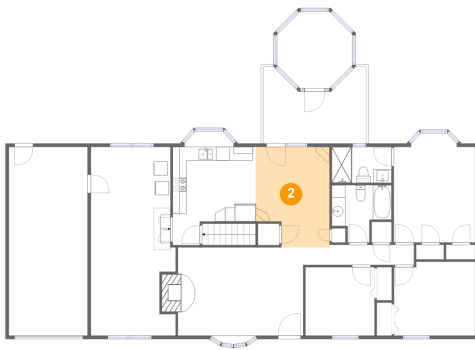

**107 Ponderosa Road, North Spearfish, Spearfish,
Lawrence County, South Dakota, United States,**

#	Room name	Dimensions	Area (sqft)	Counted as Living Area
13	Bath	8'8" x 8'4"	56 sq. ft	Yes
14	Sitting Room	12'4" x 18'6"	208 sq. ft	Yes
15	Laundry	11'6" x 8'11"	102 sq. ft	Yes

107 Ponderosa Road, North Spearfish, Spearfish, Lawrence County, South Dakota, United States,

1 Floor 1 - Basement

Dimensions: 42'7" x 27'4"
Area: 1165 sq. ft
Counted as Living Area: No

Heated: Yes
Finished: No
Enclosed: Yes
Contiguous: Yes
Permitted: Yes
Wet Space: No
Addition: No
Conversion: No

2 Floor 2 - Dining Area

Dimensions: 10'9" x 14'7"
Area: 142 sq. ft
Counted as Living Area:
Yes

Heated: Yes
Finished: Yes
Enclosed: Yes
Contiguous:
Yes
Permitted: Yes
Wet Space: No
Addition: No
Conversion: No

**107 Ponderosa Road, North Spearfish, Spearfish,
Lawrence County, South Dakota, United States,**

3 Floor 2 - Deck

Dimensions: 14'11" x 11'1"
Area: 136 sq. ft
Counted as Living Area: No

Heated: No
Finished: Yes
Enclosed: No
Contiguous: Yes
Permitted: Yes
Wet Space: No
Addition: No
Conversion: No