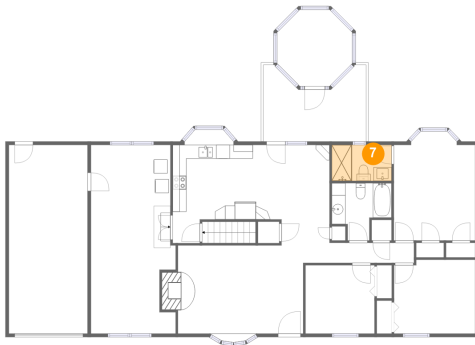

7 Floor 2 - Bath

Dimensions: 8'8" x 5'3"
Area: 45 sq. ft
Counted as Living Area:
Yes

Heated: Yes
Finished: Yes
Enclosed: Yes
Contiguous:
Yes
Permitted: Yes
Wet Space: Yes
Addition: No
Conversion: No