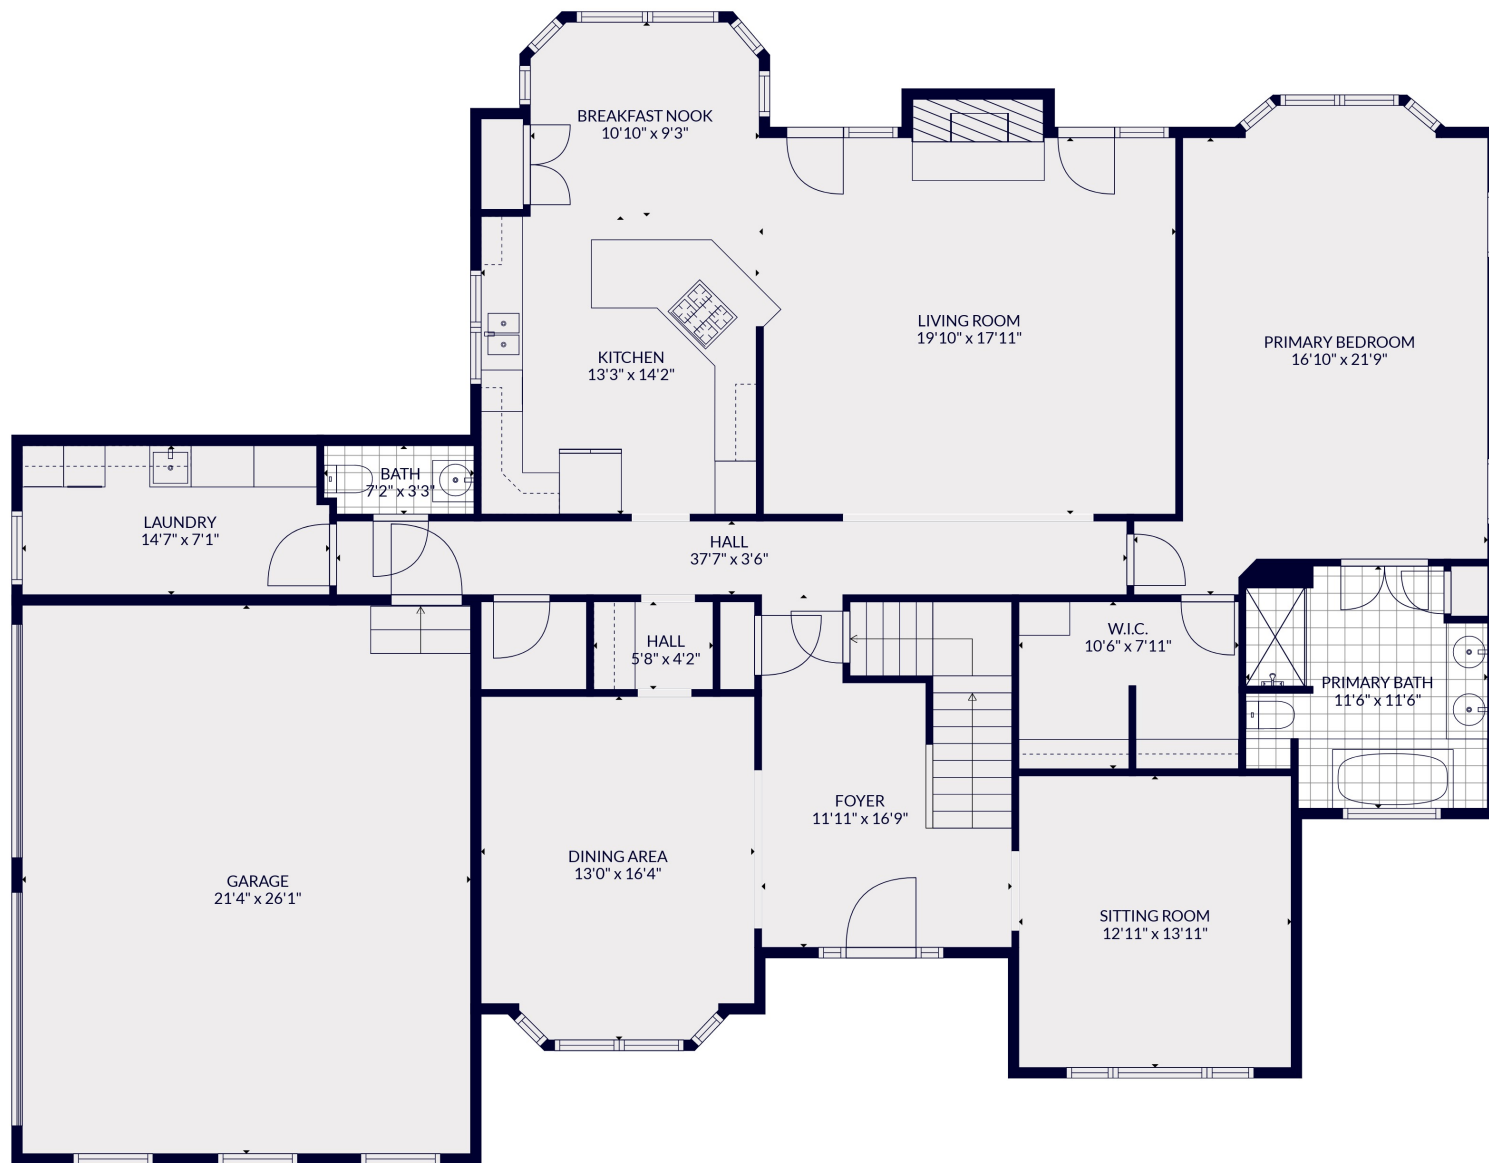

FLOOR 2

FLOOR 3

FLOOR 1

Total scanned area: 5900 sq. ft

Total scanned area: 5900 sq. ft

MEASUREMENTS ARE CALCULATED BY CUBICASA TECHNOLOGY. DEEMED HIGHLY RELIABLE BUT NOT GUARANTEED.

Total scanned area: 5900 sq. ft

MEASUREMENTS ARE CALCULATED BY CUBICASA TECHNOLOGY. DEEMED HIGHLY RELIABLE BUT NOT GUARANTEED.

Total scanned area: 5900 sq. ft

MEASUREMENTS ARE CALCULATED BY CUBICASA TECHNOLOGY. DEEMED HIGHLY RELIABLE BUT NOT GUARANTEED.