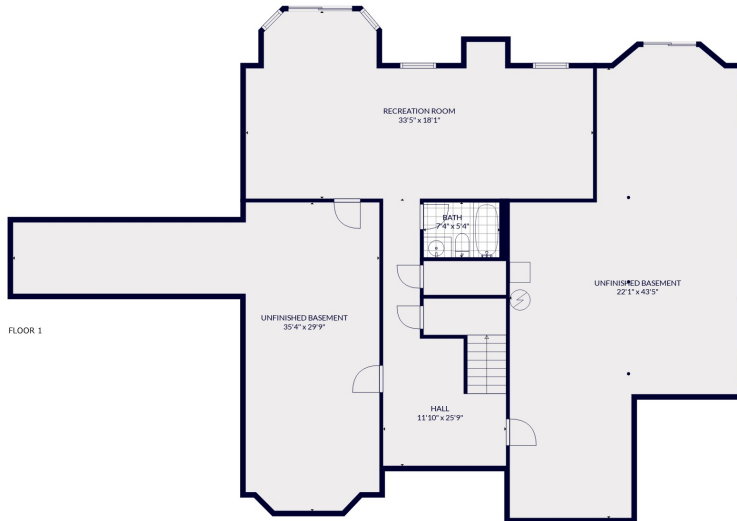

FLOOR 2

FLOOR 3

FLOOR 1

Total scanned area: 5900 sq. ft

Total scanned area: 5900 sq. ft

MEASUREMENTS ARE CALCULATED BY CUBICASA TECHNOLOGY. DEEMED HIGHLY RELIABLE BUT NOT GUARANTEED.

Total scanned area: 5900 sq. ft

MEASUREMENTS ARE CALCULATED BY CUBICASA TECHNOLOGY. DEEMED HIGHLY RELIABLE BUT NOT GUARANTEED.

Total scanned area: 5900 sq. ft

MEASUREMENTS ARE CALCULATED BY CUBICASA TECHNOLOGY. DEEMED HIGHLY RELIABLE BUT NOT GUARANTEED.