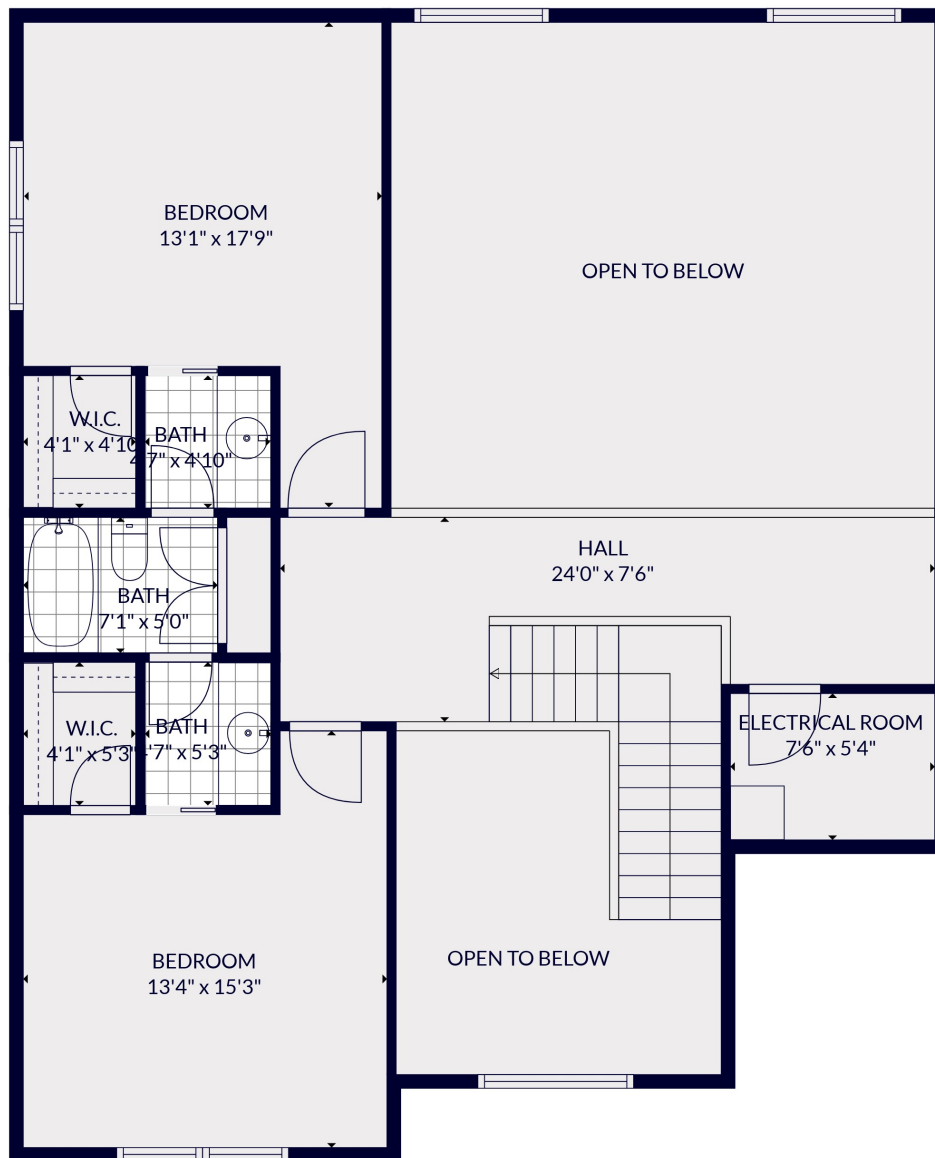

FLOOR 2

FLOOR 3

FLOOR 1

Total scanned area: 5900 sq. ft

Total scanned area: 5900 sq. ft

MEASUREMENTS ARE CALCULATED BY CUBICASA TECHNOLOGY. DEEMED HIGHLY RELIABLE BUT NOT GUARANTEED.

Total scanned area: 5900 sq. ft

MEASUREMENTS ARE CALCULATED BY CUBICASA TECHNOLOGY. DEEMED HIGHLY RELIABLE BUT NOT GUARANTEED.

Total scanned area: 5900 sq. ft

MEASUREMENTS ARE CALCULATED BY CUBICASA TECHNOLOGY. DEEMED HIGHLY RELIABLE BUT NOT GUARANTEED.