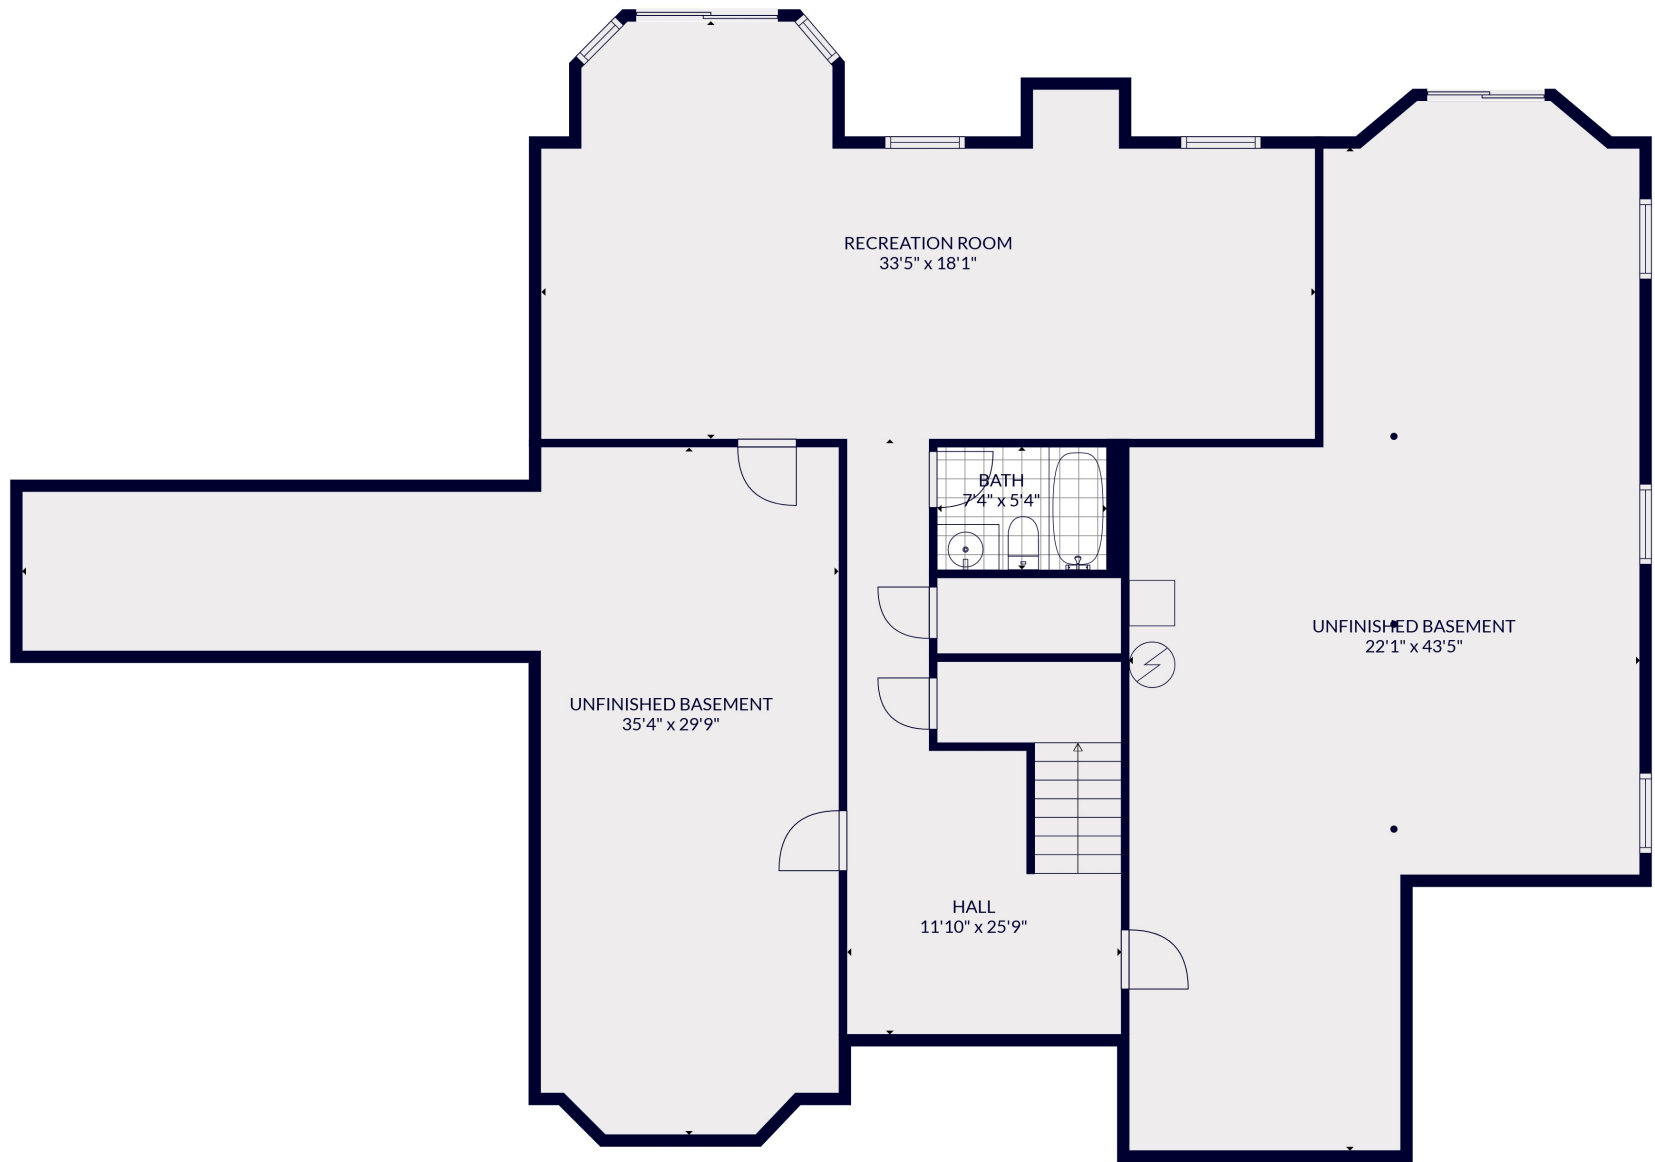

FLOOR 2

FLOOR 3

FLOOR 1

Total scanned area: 5900 sq. ft

Total scanned area: 5900 sq. ft

MEASUREMENTS ARE CALCULATED BY CUBICASA TECHNOLOGY. DEEMED HIGHLY RELIABLE BUT NOT GUARANTEED.

Total scanned area: 5900 sq. ft

MEASUREMENTS ARE CALCULATED BY CUBICASA TECHNOLOGY. DEEMED HIGHLY RELIABLE BUT NOT GUARANTEED.

Total scanned area: 5900 sq. ft

MEASUREMENTS ARE CALCULATED BY CUBICASA TECHNOLOGY. DEEMED HIGHLY RELIABLE BUT NOT GUARANTEED.