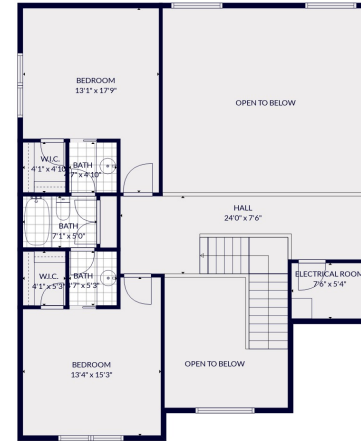

FLOOR 2

FLOOR 3

FLOOR 1

Total scanned area: 5900 sq. ft

Total scanned area: 5900 sq. ft

MEASUREMENTS ARE CALCULATED BY CUBICASA TECHNOLOGY. DEEMED HIGHLY RELIABLE BUT NOT GUARANTEED.

Total scanned area: 5900 sq. ft

MEASUREMENTS ARE CALCULATED BY CUBICASA TECHNOLOGY. DEEMED HIGHLY RELIABLE BUT NOT GUARANTEED.

Total scanned area: 5900 sq. ft

MEASUREMENTS ARE CALCULATED BY CUBICASA TECHNOLOGY. DEEMED HIGHLY RELIABLE BUT NOT GUARANTEED.