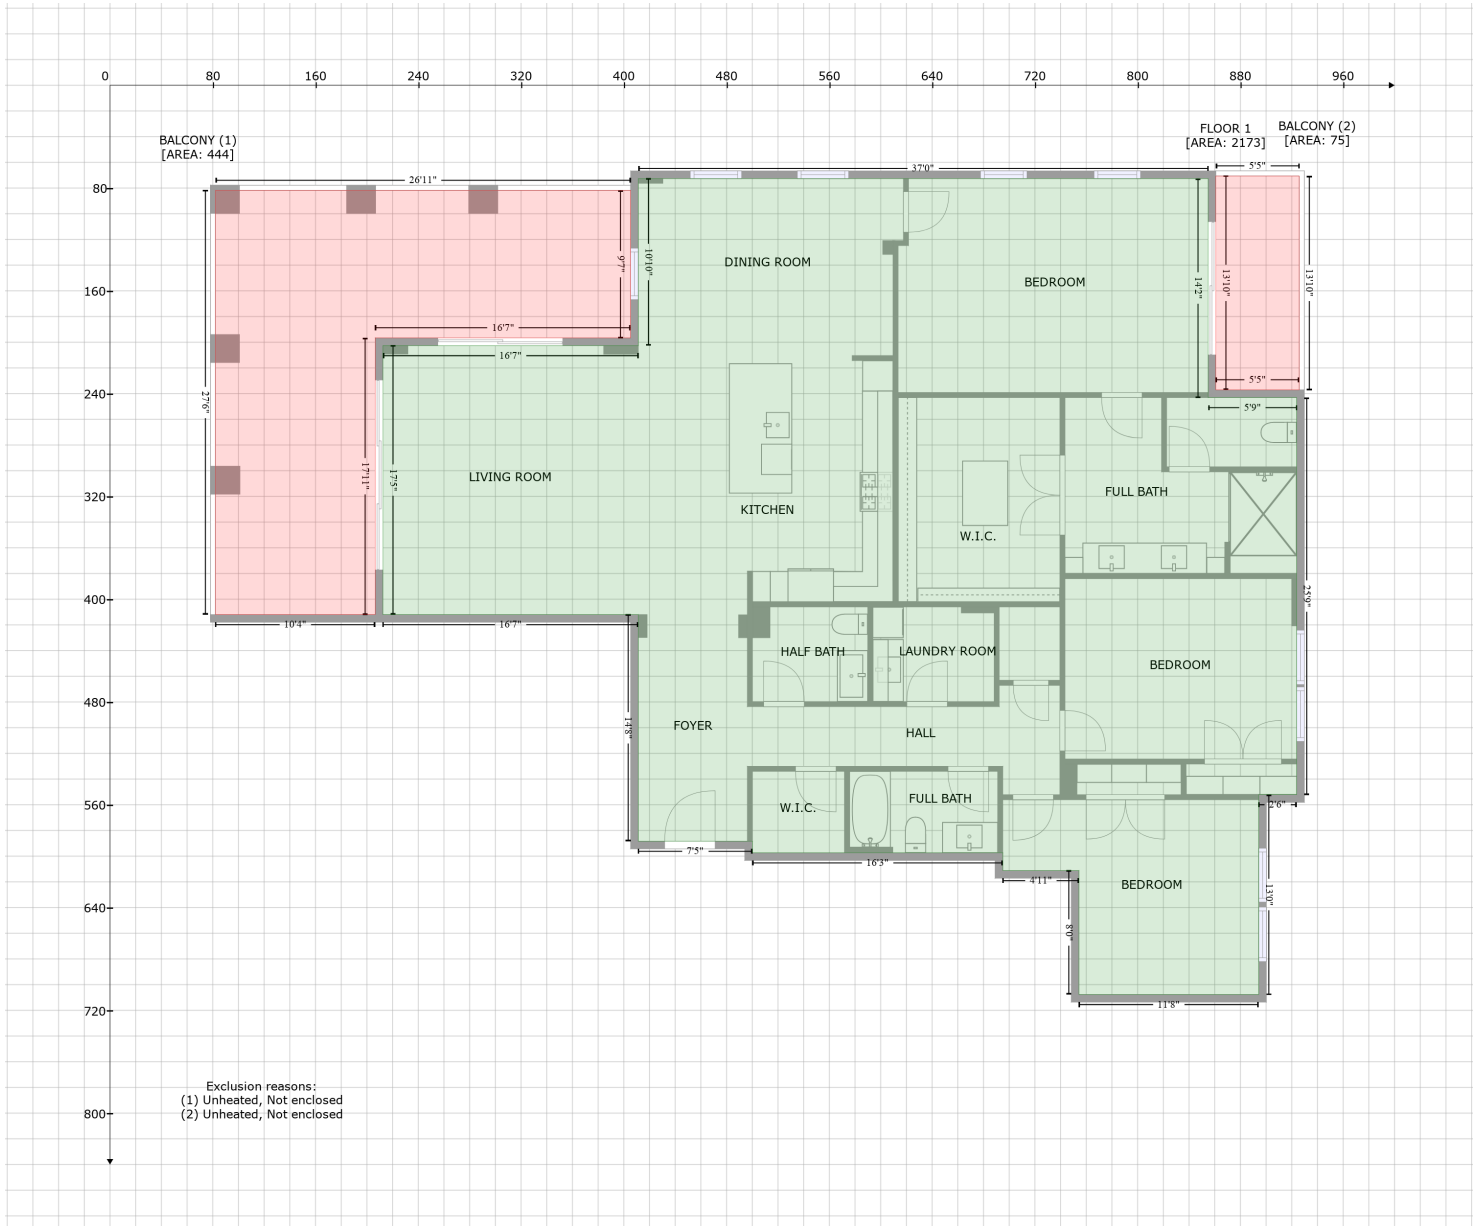

# 145 Belview Boulevard, Belleair, Pinellas County, Florida, United States, 33756, 301

Gross Living Area: 2173 sq. ft

Space	Area (sq. ft)	Calculation
FLOOR 1 (Living area)	2173	Coordinate Polygon Area Algorithm using inches $-\left((854.9 + 854.9) * (72.6 - 243.1) + (854.9 + 923.8) * (243.1 - 243.1) + (923.8 + 923.8) * (243.1 - 552.1) + (923.8 + 894.3) * (552.1 - 552.1) + (894.3 + 894.3) * (552.1 - 707.6) + (894.3 + 754.3) * (707.6 - 707.6) + (754.3 + 754.3) * (707.6 - 611.2) + (754.3 + 695) * (611.2 - 611.2) + (695 + 695) * (611.2 - 597.4) + (695 + 500.2) * (597.4 - 597.4) + (500.2 + 500.2) * (597.4 - 588.3) + (500.2 + 411.3) * (588.3 - 588.3) + (411.3 + 411.3) * (588.3 - 412) + (411.3 + 212.5) * (412 - 412) + (212.5 + 212.5) * (412 - 202.6) + (212.5 + 411.3) * (202.6 - 202.6) + (411.3 + 411.3) * (202.6 - 72.6) + (411.3 + 854.9) * (72.6 - 72.6)\right) * 0.5 * 0.00694$
BALCONY (Non-living area)	444	$-\left((405.3 + 405.3) * (81.8 - 196.6) + (405.3 + 206.5) * (196.6 - 196.6) + (206.5 + 206.5) * (196.6 - 412) + (206.5 + 82.1) * (412 - 412) + (82.1 + 82.1) * (412 - 81.8) + (82.1 + 405.3) * (81.8 - 81.8)\right) * 0.5 * 0.00694$

# 145 Belleview Boulevard, Belleair, Pinellas County, Florida, United States, 33756, 301

Gross Living Area: 2173 sq. ft

Space	Area (sq. ft)	Calculation <small>Coordinate Polygon Area Algorithm using inches</small>
BALCONY (Non-living area)	75	$-\left((925.8 + 925.8) * (70.6 - 237.1) + (925.8 + 860.9) * (237.1 - 237.1) + (860.9 + 860.9) * (237.1 - 70.6) + (860.9 + 925.8) * (70.6 - 70.6)\right) * 0.5 * 0.00694$