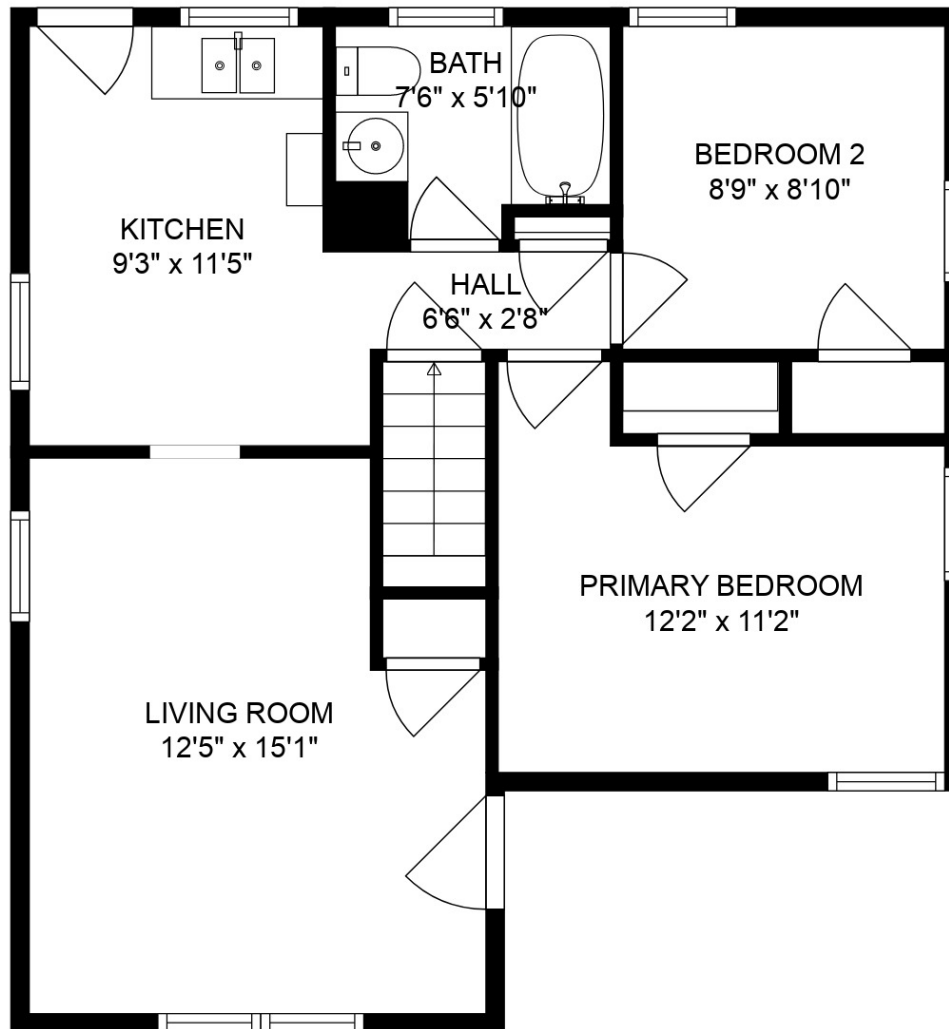

LOWER FLOOR

MAIN FLOOR

**Estimated areas**

GLA FLOOR 1: 0 sq. ft, excluded 640 sq. ft  
 GLA MAIN FLOOR: 640 sq. ft, excluded 0 sq. ft  
 Total GLA 640 sq. ft, total scanned area 1280 sq. ft

SIZES AND DIMENSIONS ARE APPROXIMATE. ACTUAL MAY VARY.

**Estimated areas**

GLA FLOOR 1: 0 sq. ft, excluded 640 sq. ft  
GLA MAIN FLOOR: 640 sq. ft, excluded 0 sq. ft  
Total GLA 640 sq. ft, total scanned area 1280 sq. ft

SIZES AND DIMENSIONS ARE APPROXIMATE. ACTUAL MAY VARY.