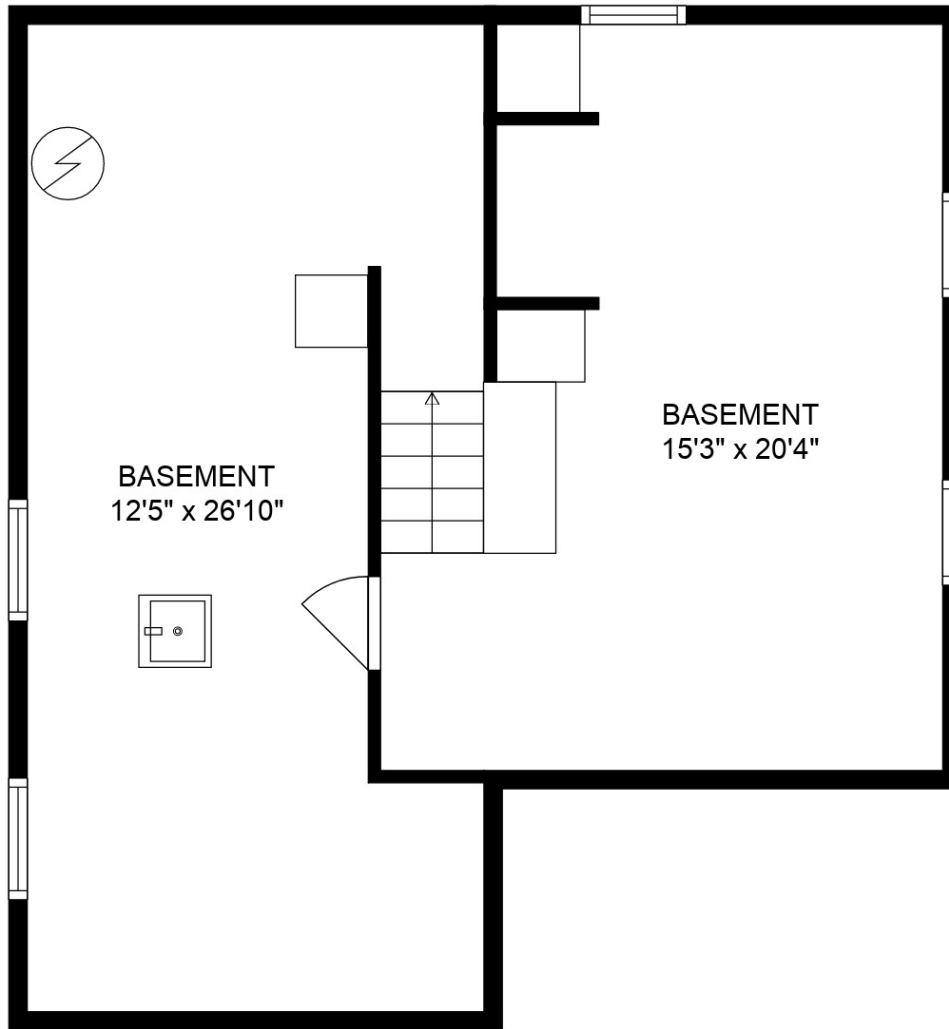

LOWER FLOOR

MAIN FLOOR

**Estimated areas**

GLA FLOOR 1: 0 sq. ft, excluded 640 sq. ft  
 GLA MAIN FLOOR: 640 sq. ft, excluded 0 sq. ft  
 Total GLA 640 sq. ft, total scanned area 1280 sq. ft

SIZES AND DIMENSIONS ARE APPROXIMATE. ACTUAL MAY VARY.

**Estimated areas**

GLA FLOOR 1: 0 sq. ft, excluded 640 sq. ft  
GLA MAIN FLOOR: 640 sq. ft, excluded 0 sq. ft  
Total GLA 640 sq. ft, total scanned area 1280 sq. ft

SIZES AND DIMENSIONS ARE APPROXIMATE. ACTUAL MAY VARY.