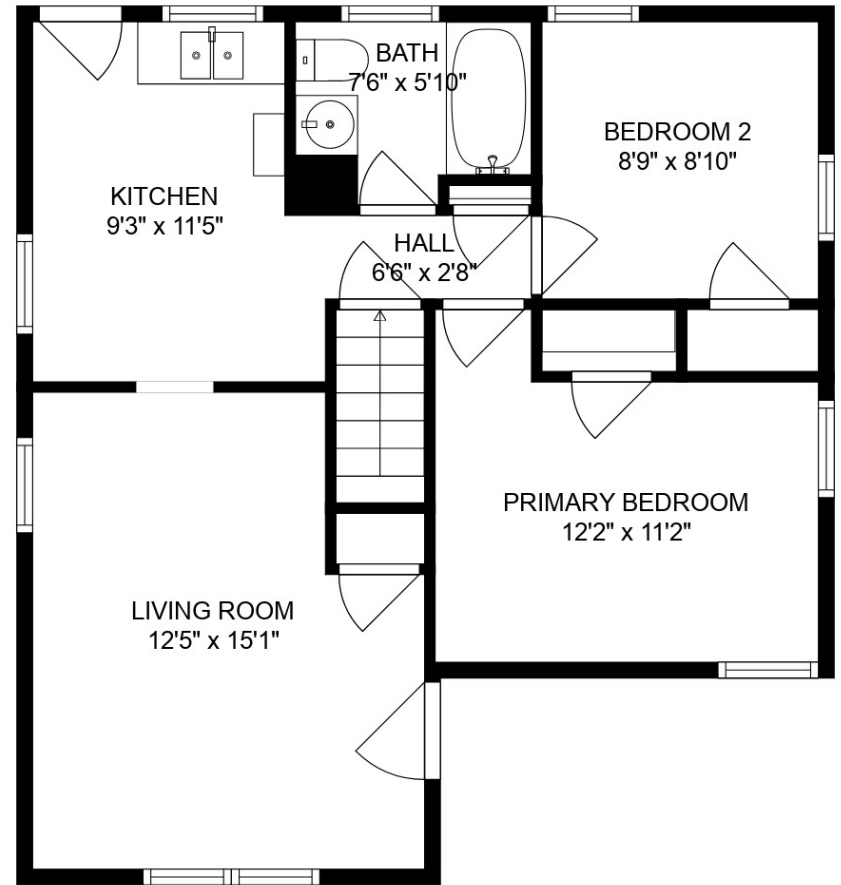

LOWER FLOOR

MAIN FLOOR

**Estimated areas**

GLA FLOOR 1: 0 sq. ft, excluded 640 sq. ft  
 GLA MAIN FLOOR: 640 sq. ft, excluded 0 sq. ft  
 Total GLA 640 sq. ft, total scanned area 1280 sq. ft

SIZES AND DIMENSIONS ARE APPROXIMATE. ACTUAL MAY VARY.

**Estimated areas**

GLA FLOOR 1: 0 sq. ft, excluded 640 sq. ft  
GLA MAIN FLOOR: 640 sq. ft, excluded 0 sq. ft  
Total GLA 640 sq. ft, total scanned area 1280 sq. ft

SIZES AND DIMENSIONS ARE APPROXIMATE. ACTUAL MAY VARY.