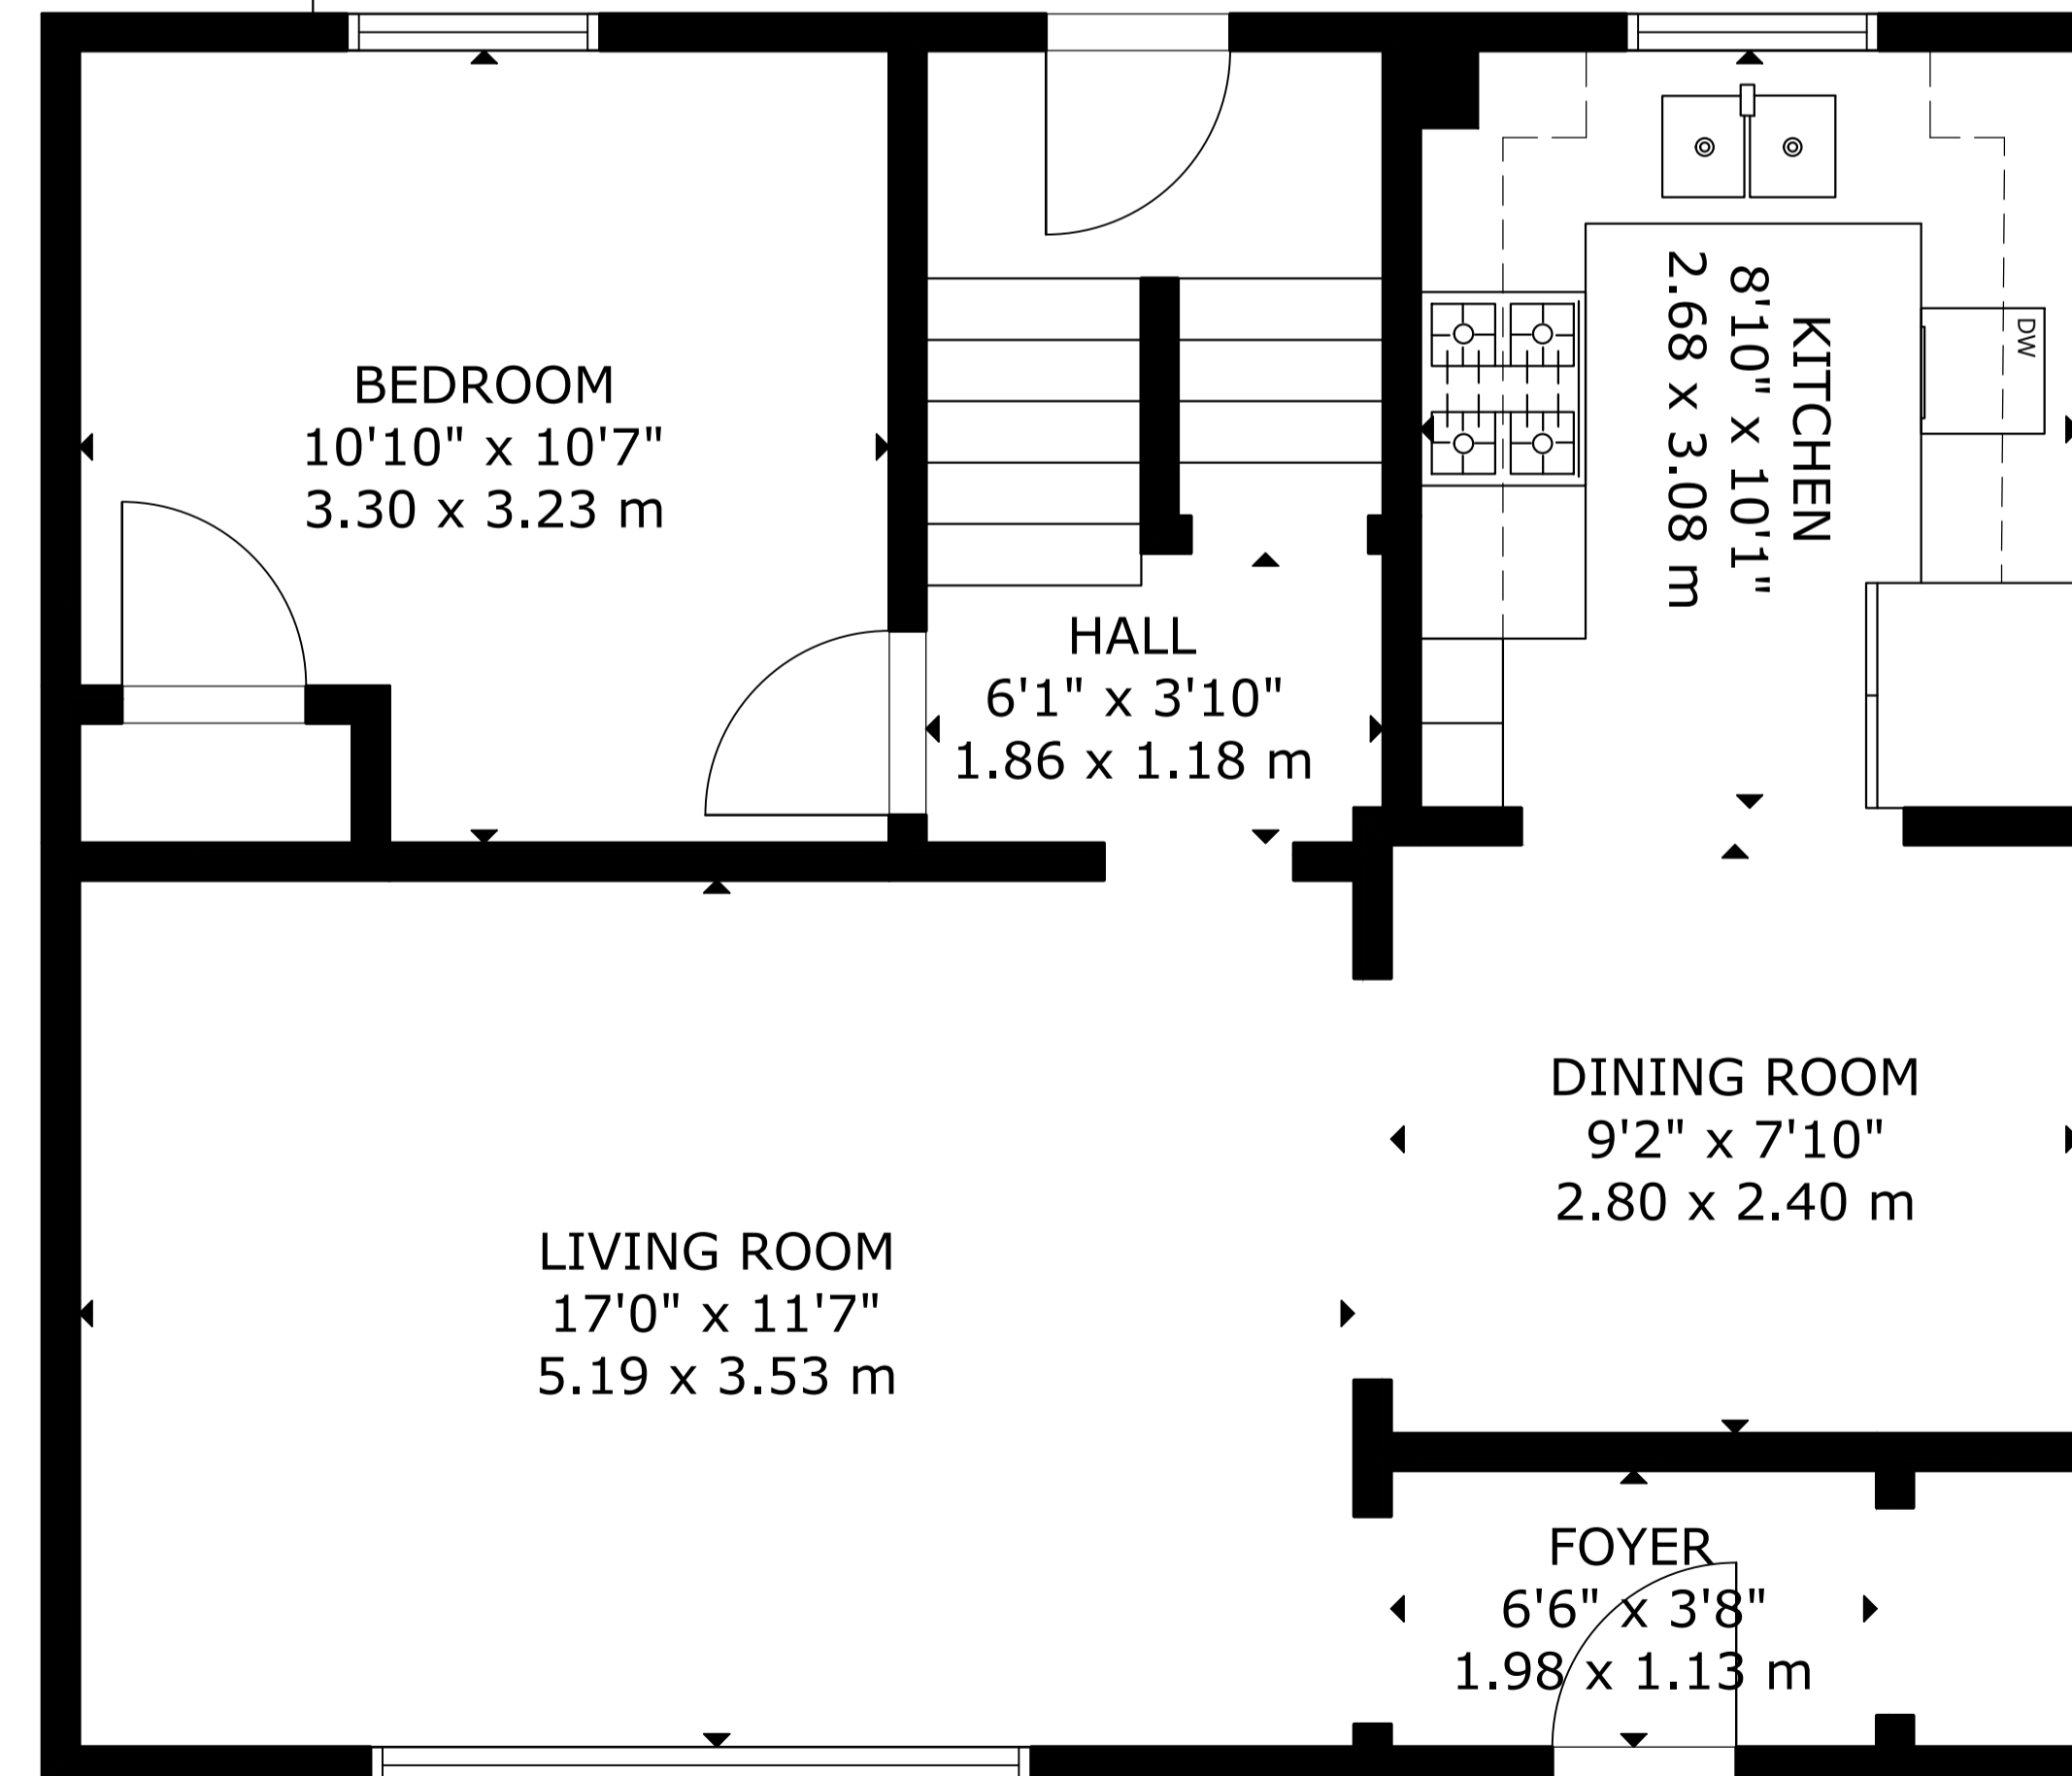

117 Birchcliff Avenue

SECOND FLOOR

LOWER FLOOR

MAIN FLOOR

GROSS INTERNAL AREA
MAIN FLOOR: 56 m²/605 sq ft, SECOND FLOOR: 44 m²/471 sq ft
LOWER FLOOR: 53 m²/576 sq ft
TOTAL: 153 m²/1,652 sq ft
SIZE AND DIMENSIONS ARE APPROXIMATE, ACTUAL MAY VARY.