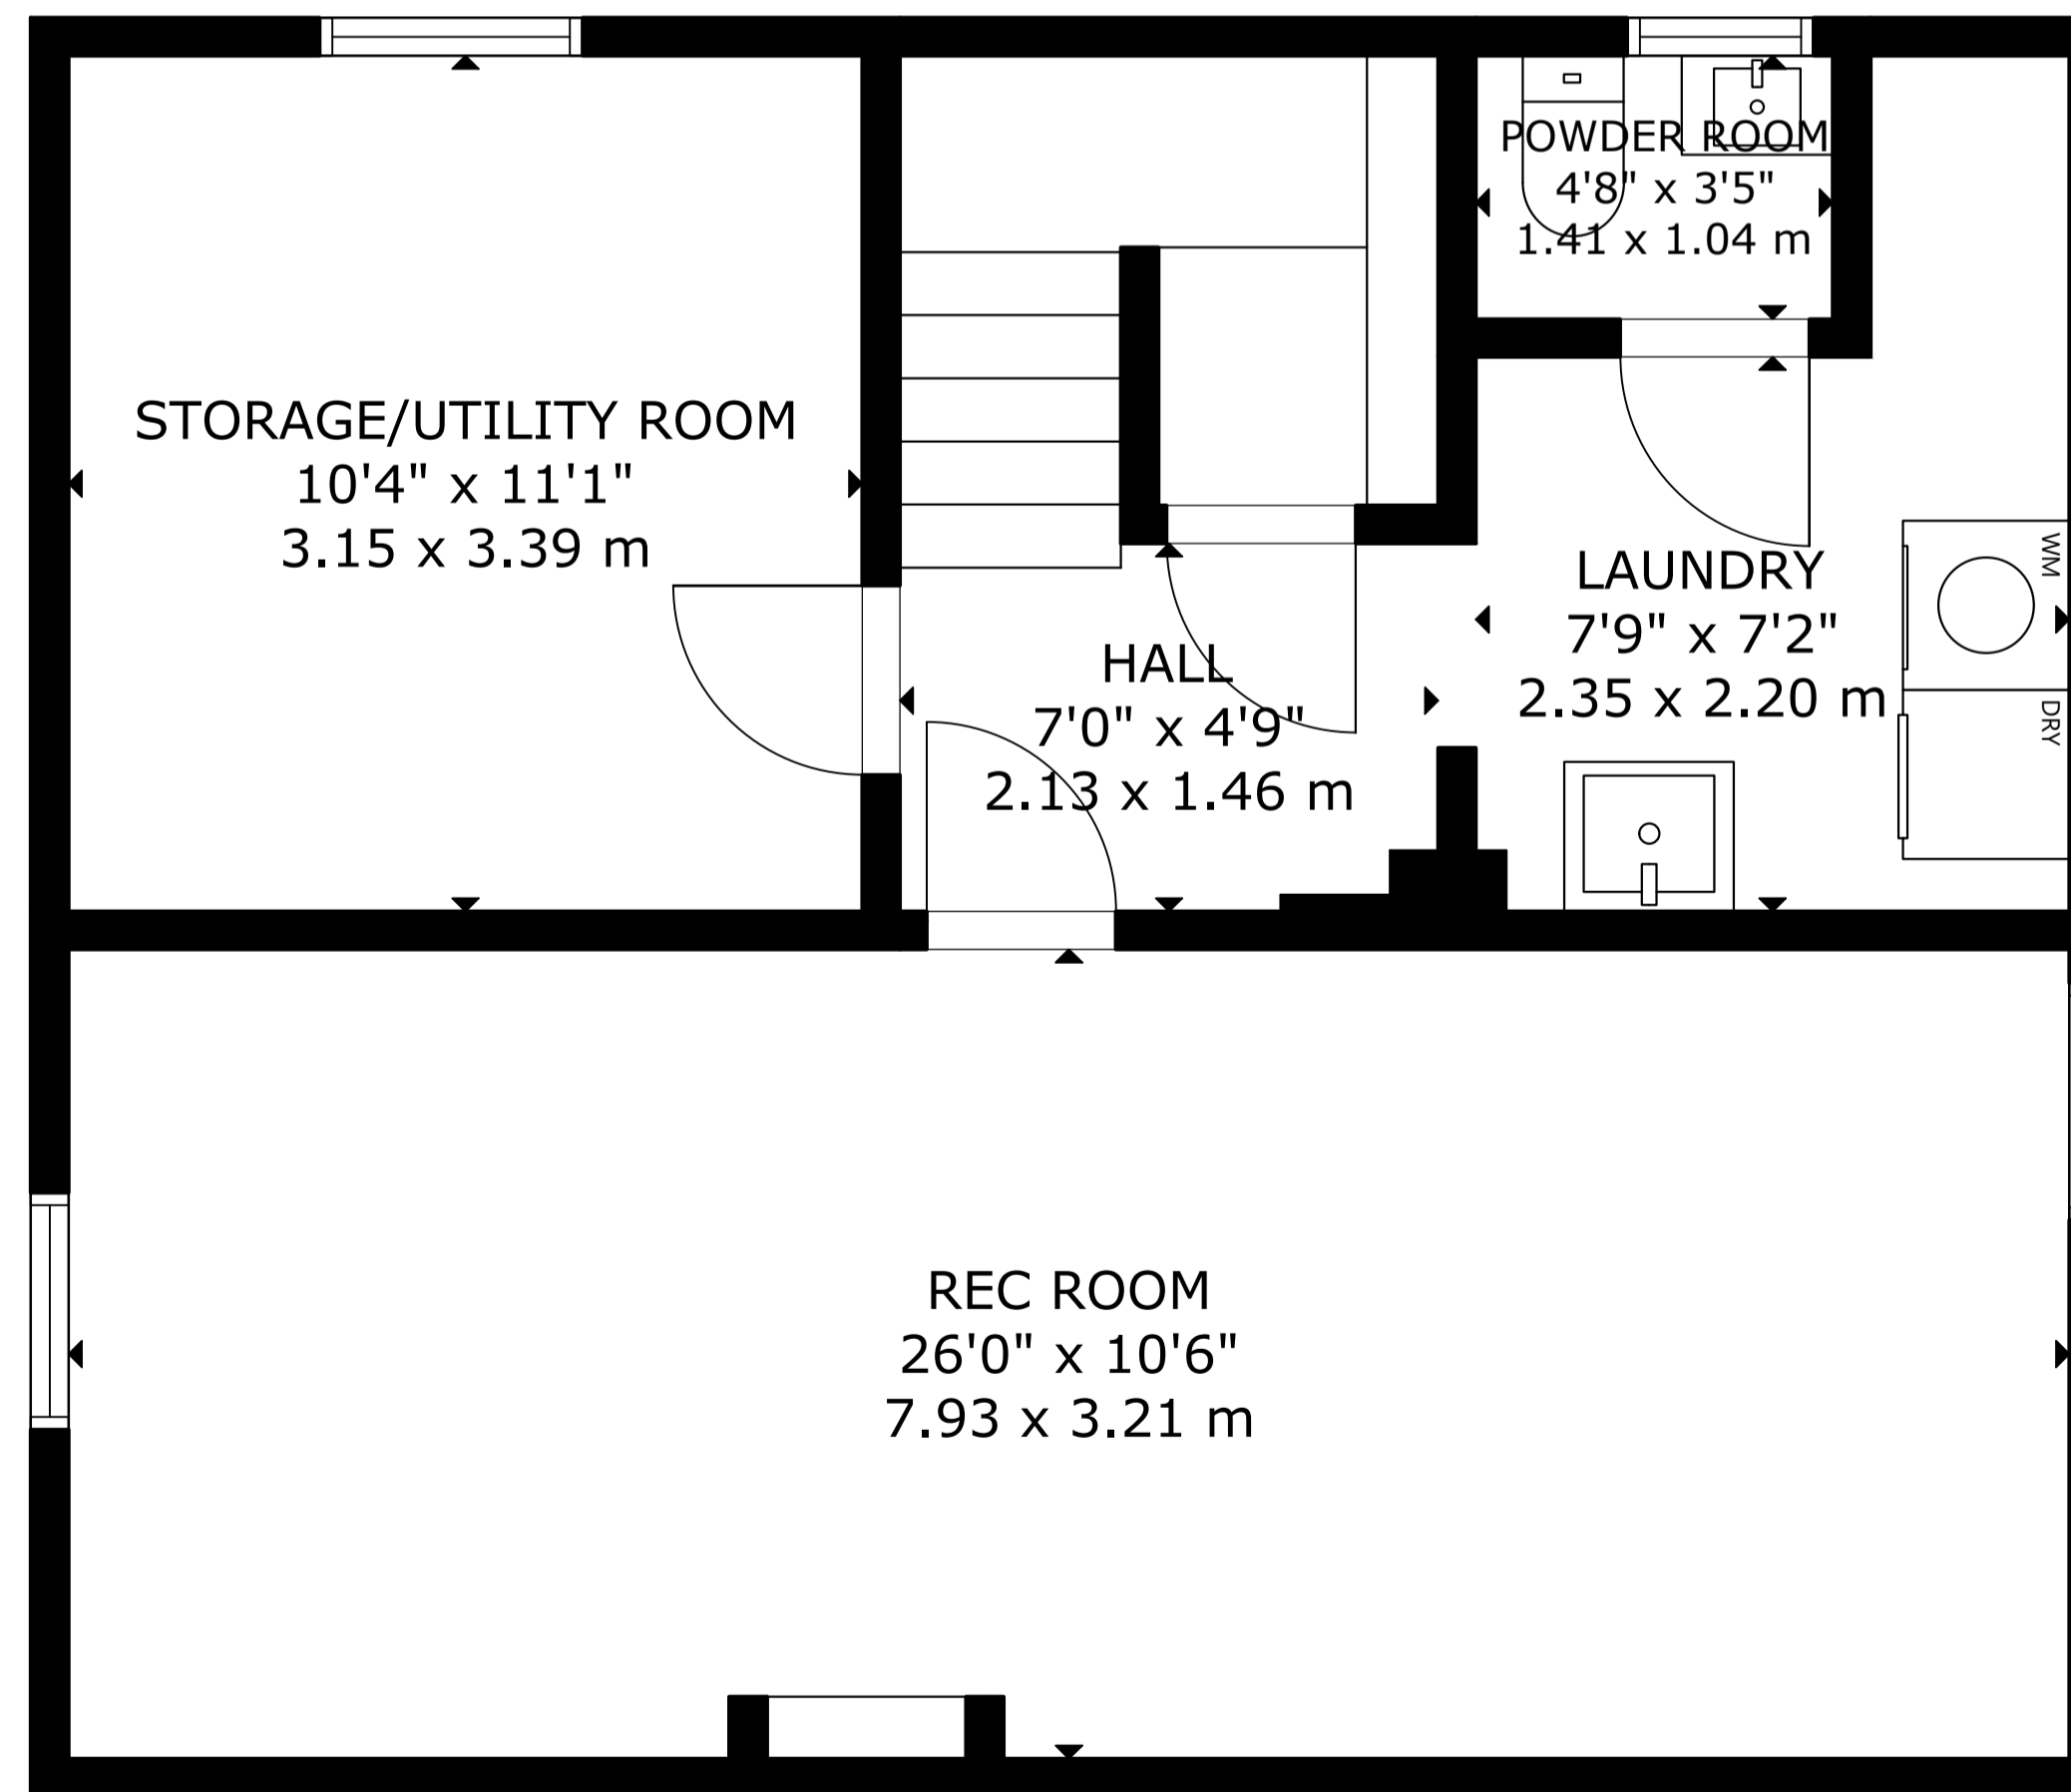

117 Birchcliff Avenue

SECOND FLOOR

LOWER FLOOR

MAIN FLOOR

GROSS INTERNAL AREA
MAIN FLOOR: 56 m²/605 sq ft, SECOND FLOOR: 44 m²/471 sq ft
LOWER FLOOR: 53 m²/576 sq ft
TOTAL: 153 m²/1,652 sq ft
SIZE AND DIMENSIONS ARE APPROXIMATE, ACTUAL MAY VARY.