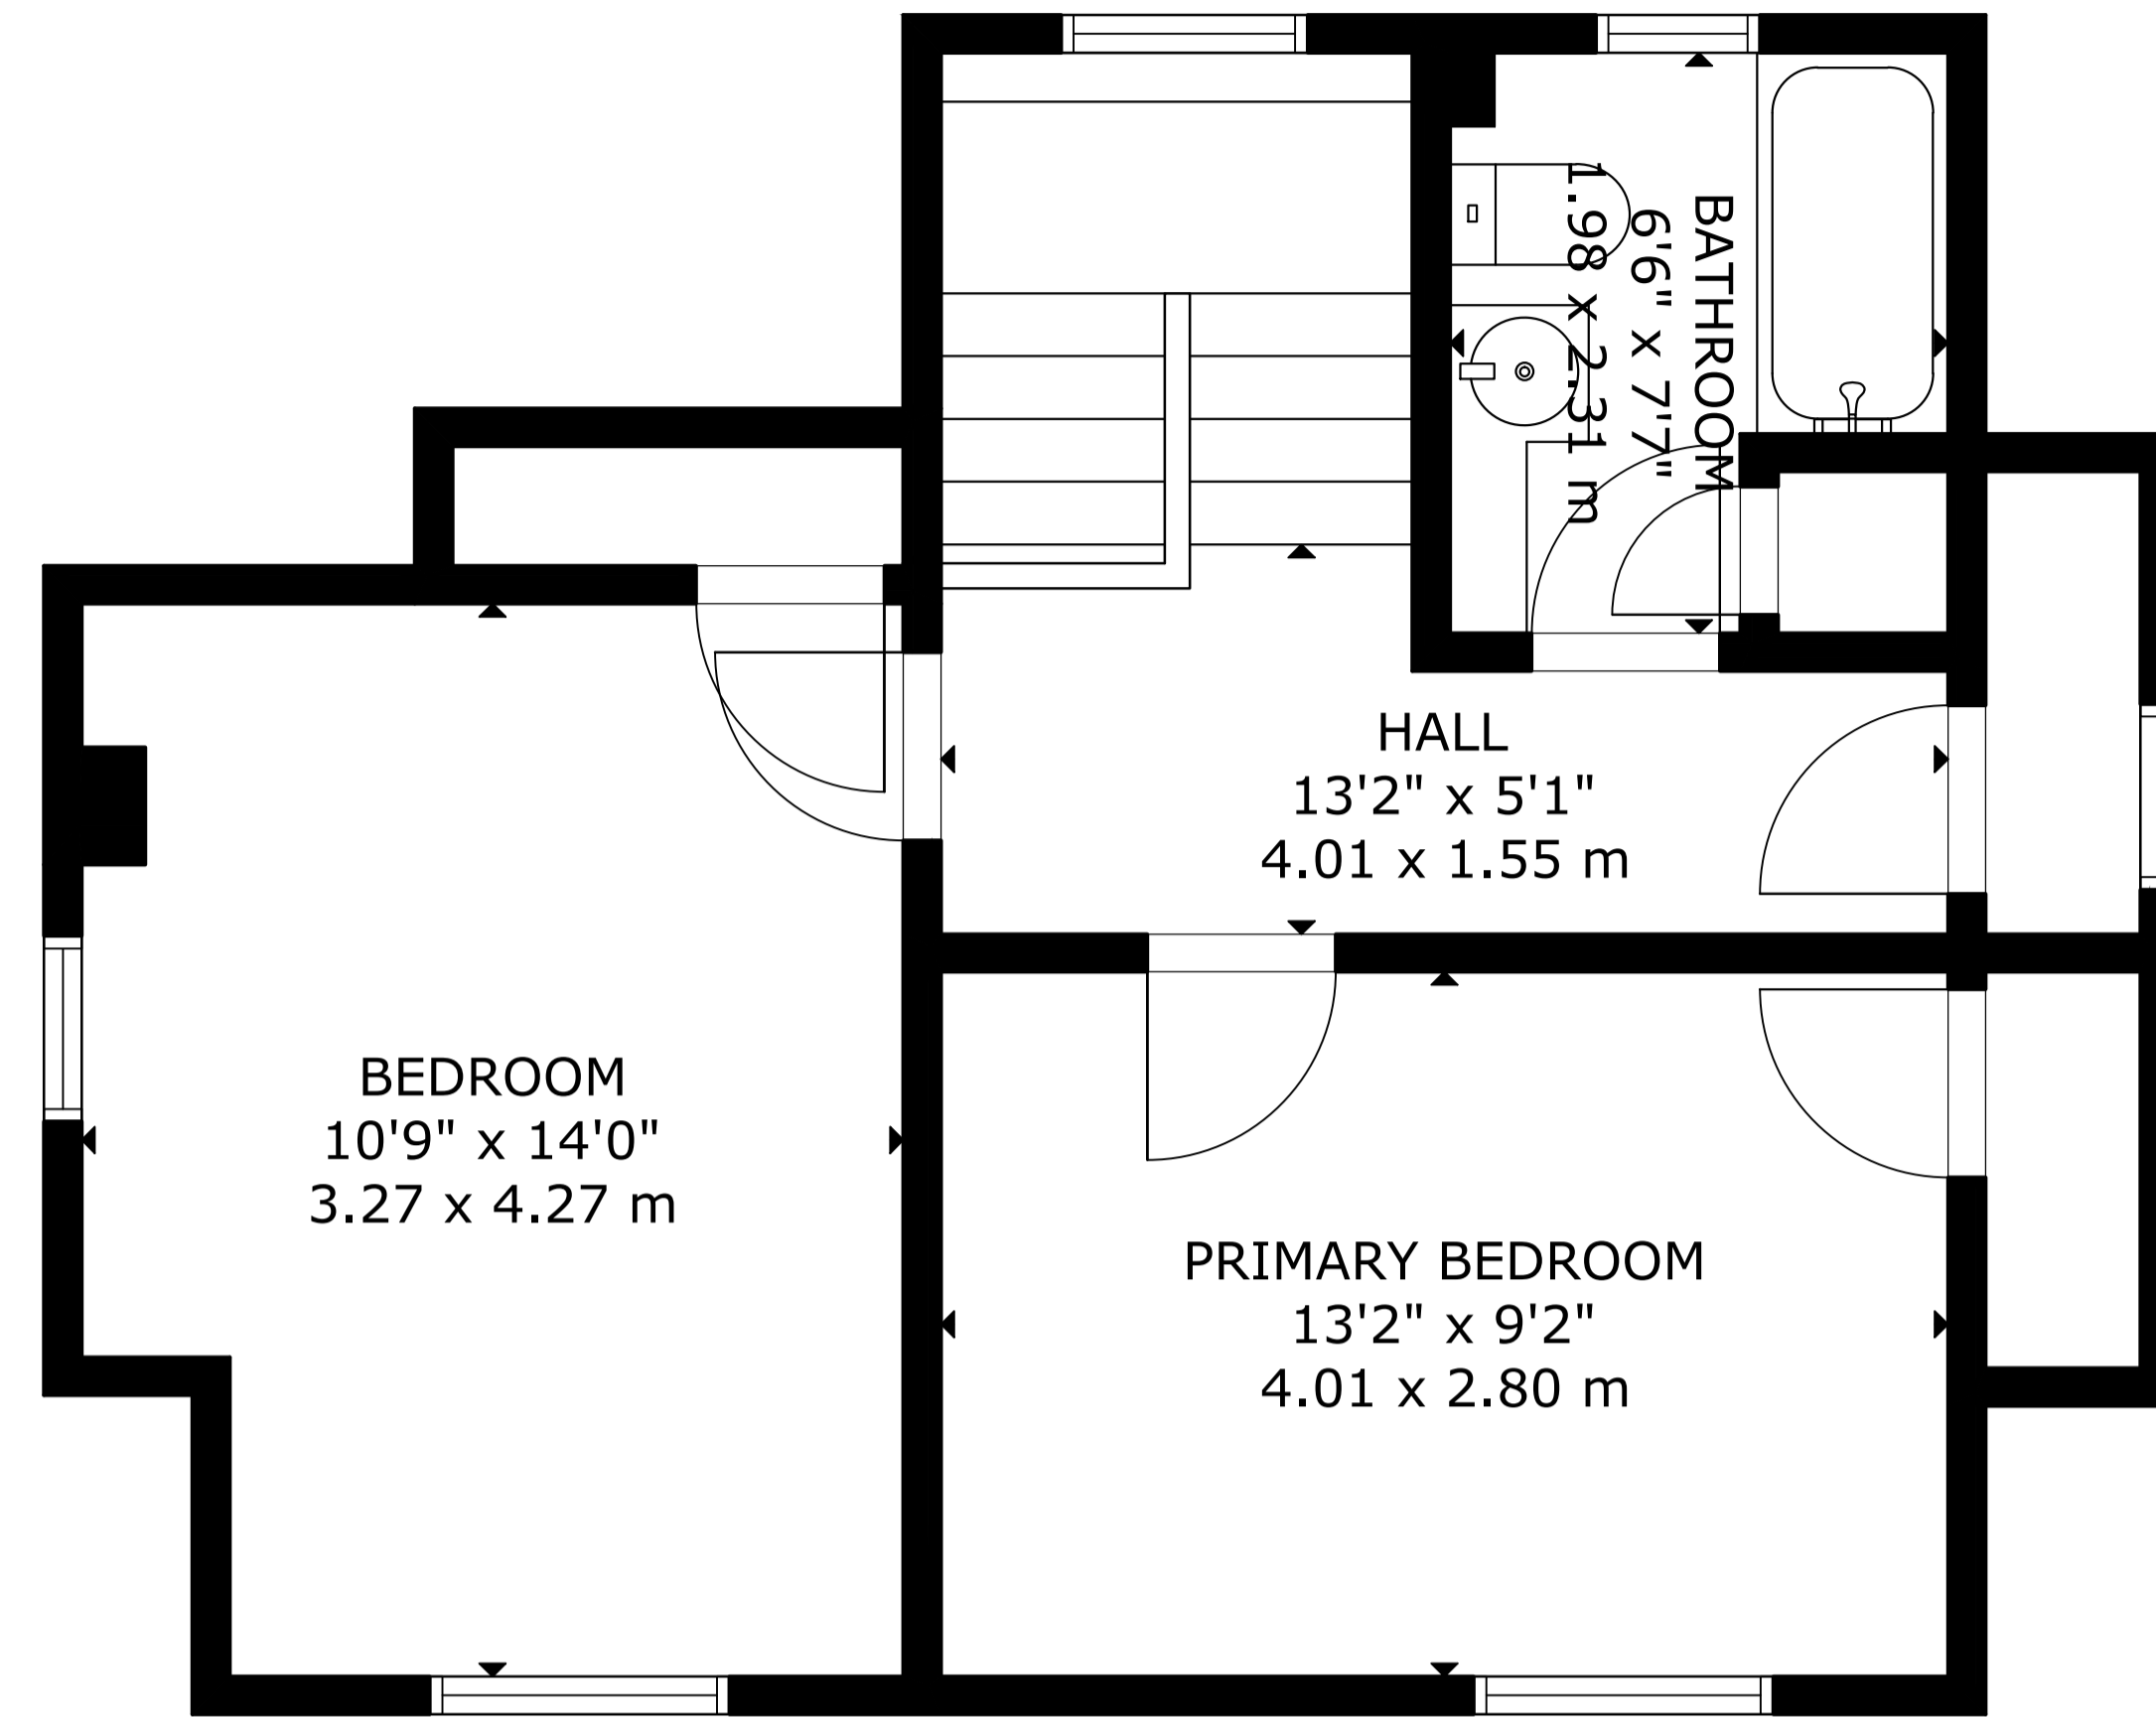

117 Birchcliff Avenue

SECOND FLOOR

LOWER FLOOR

MAIN FLOOR

GROSS INTERNAL AREA
MAIN FLOOR: 56 m²/605 sq ft, SECOND FLOOR: 44 m²/471 sq ft
LOWER FLOOR: 53 m²/576 sq ft
TOTAL: 153 m²/1,652 sq ft
SIZE AND DIMENSIONS ARE APPROXIMATE, ACTUAL MAY VARY.