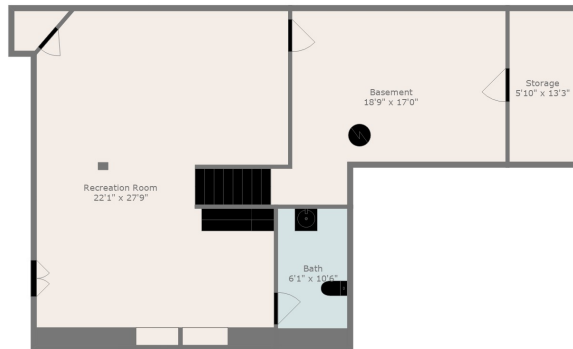

Floor 2

Floor 3

Floor 1

Total scanned area: 4945 sq. ft

Dimensions Are Deemed Highly Reliable, But Approximate. Actual Measurements May Vary.

Total scanned area: 4945 sq. ft

Dimensions Are Deemed Highly Reliable, But Approximate. Actual Measurements May Vary.

Total scanned area: 4945 sq. ft

Dimensions Are Deemed Highly Reliable, But Approximate. Actual Measurements May Vary.