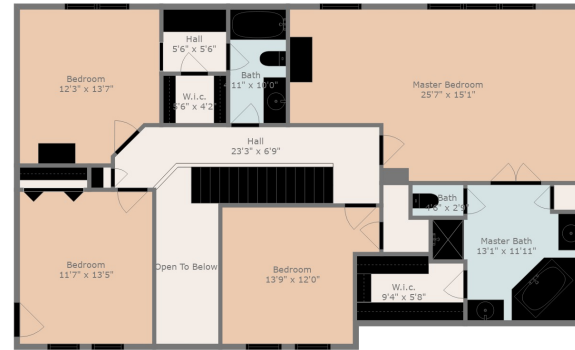

Floor 2

Floor 3

Floor 1

Total scanned area: 4945 sq. ft

Dimensions Are Deemed Highly Reliable, But Approximate. Actual Measurements May Vary.

Total scanned area: 4945 sq. ft

Dimensions Are Deemed Highly Reliable, But Approximate. Actual Measurements May Vary.

Total scanned area: 4945 sq. ft

Dimensions Are Deemed Highly Reliable, But Approximate. Actual Measurements May Vary.