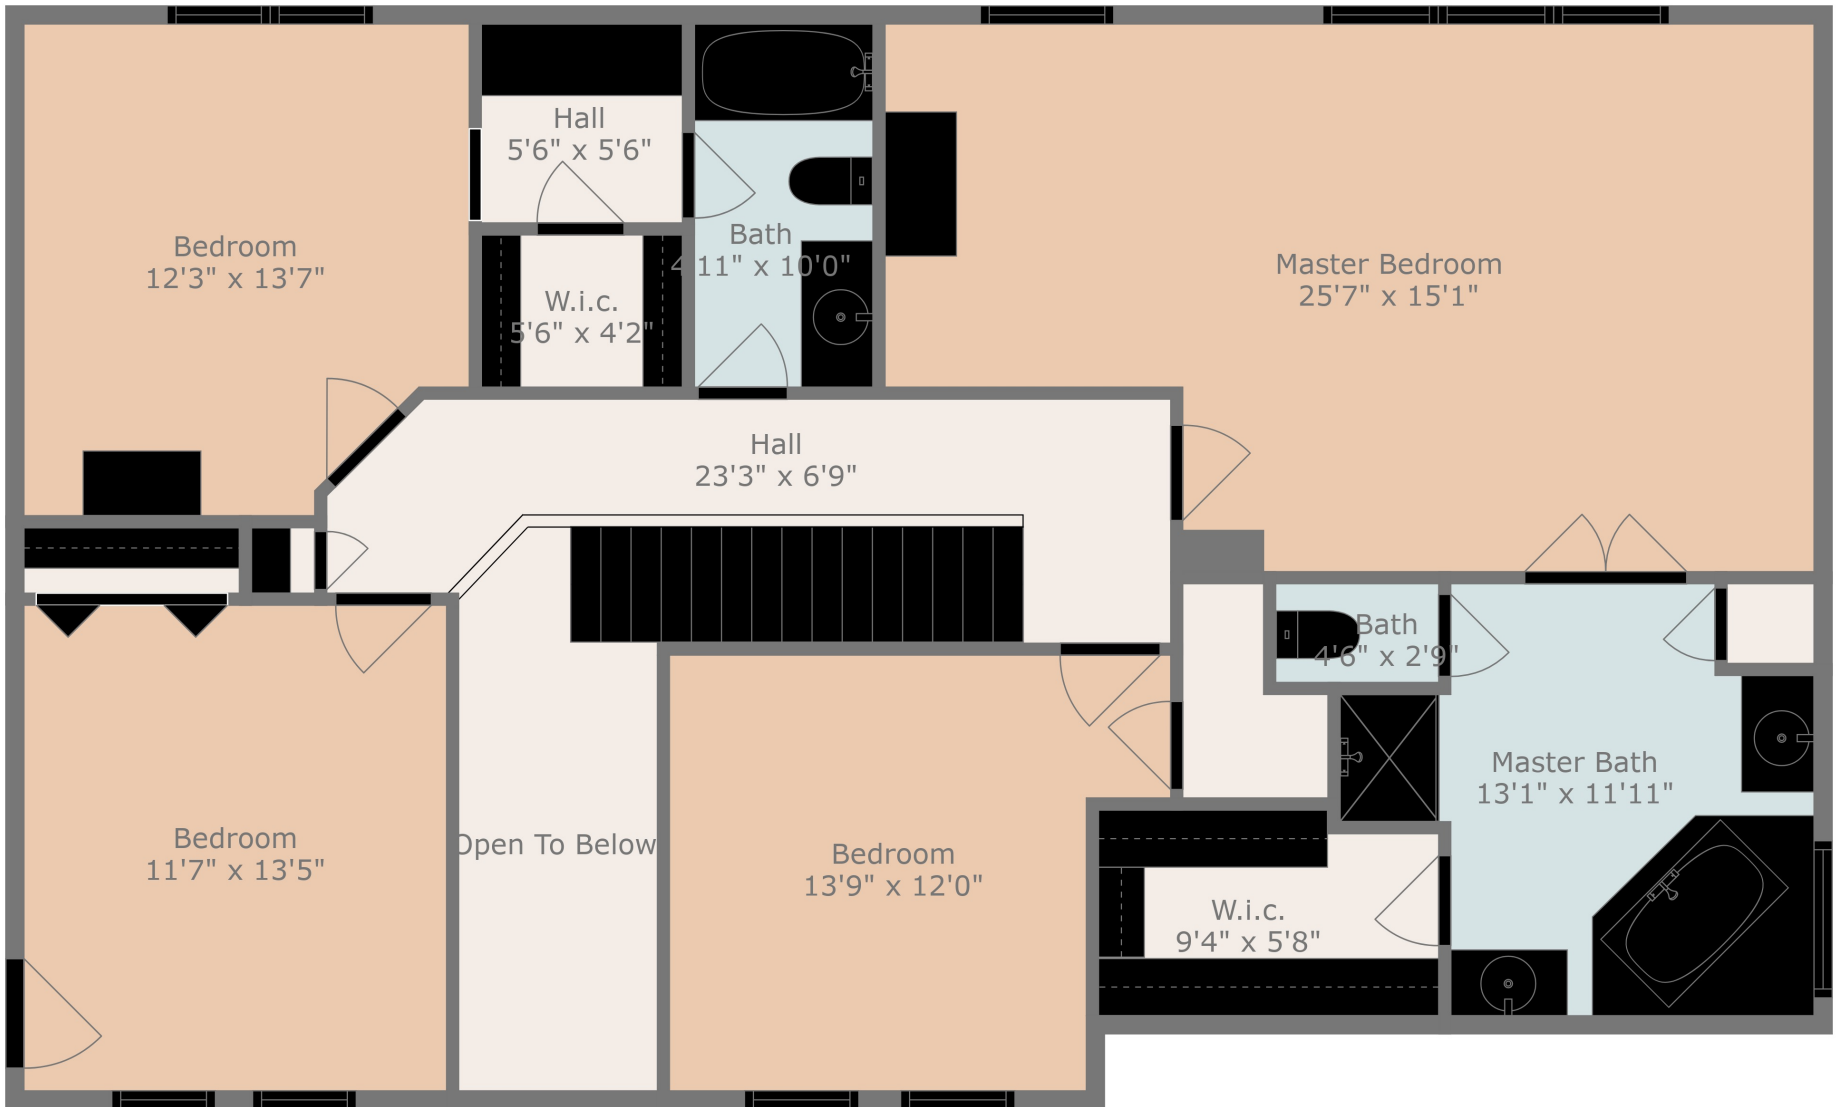

Floor 2

Floor 3

Floor 1

Total scanned area: 4945 sq. ft

Dimensions Are Deemed Highly Reliable, But Approximate. Actual Measurements May Vary.

Total scanned area: 4945 sq. ft

Dimensions Are Deemed Highly Reliable, But Approximate. Actual Measurements May Vary.

Total scanned area: 4945 sq. ft

Dimensions Are Deemed Highly Reliable, But Approximate. Actual Measurements May Vary.