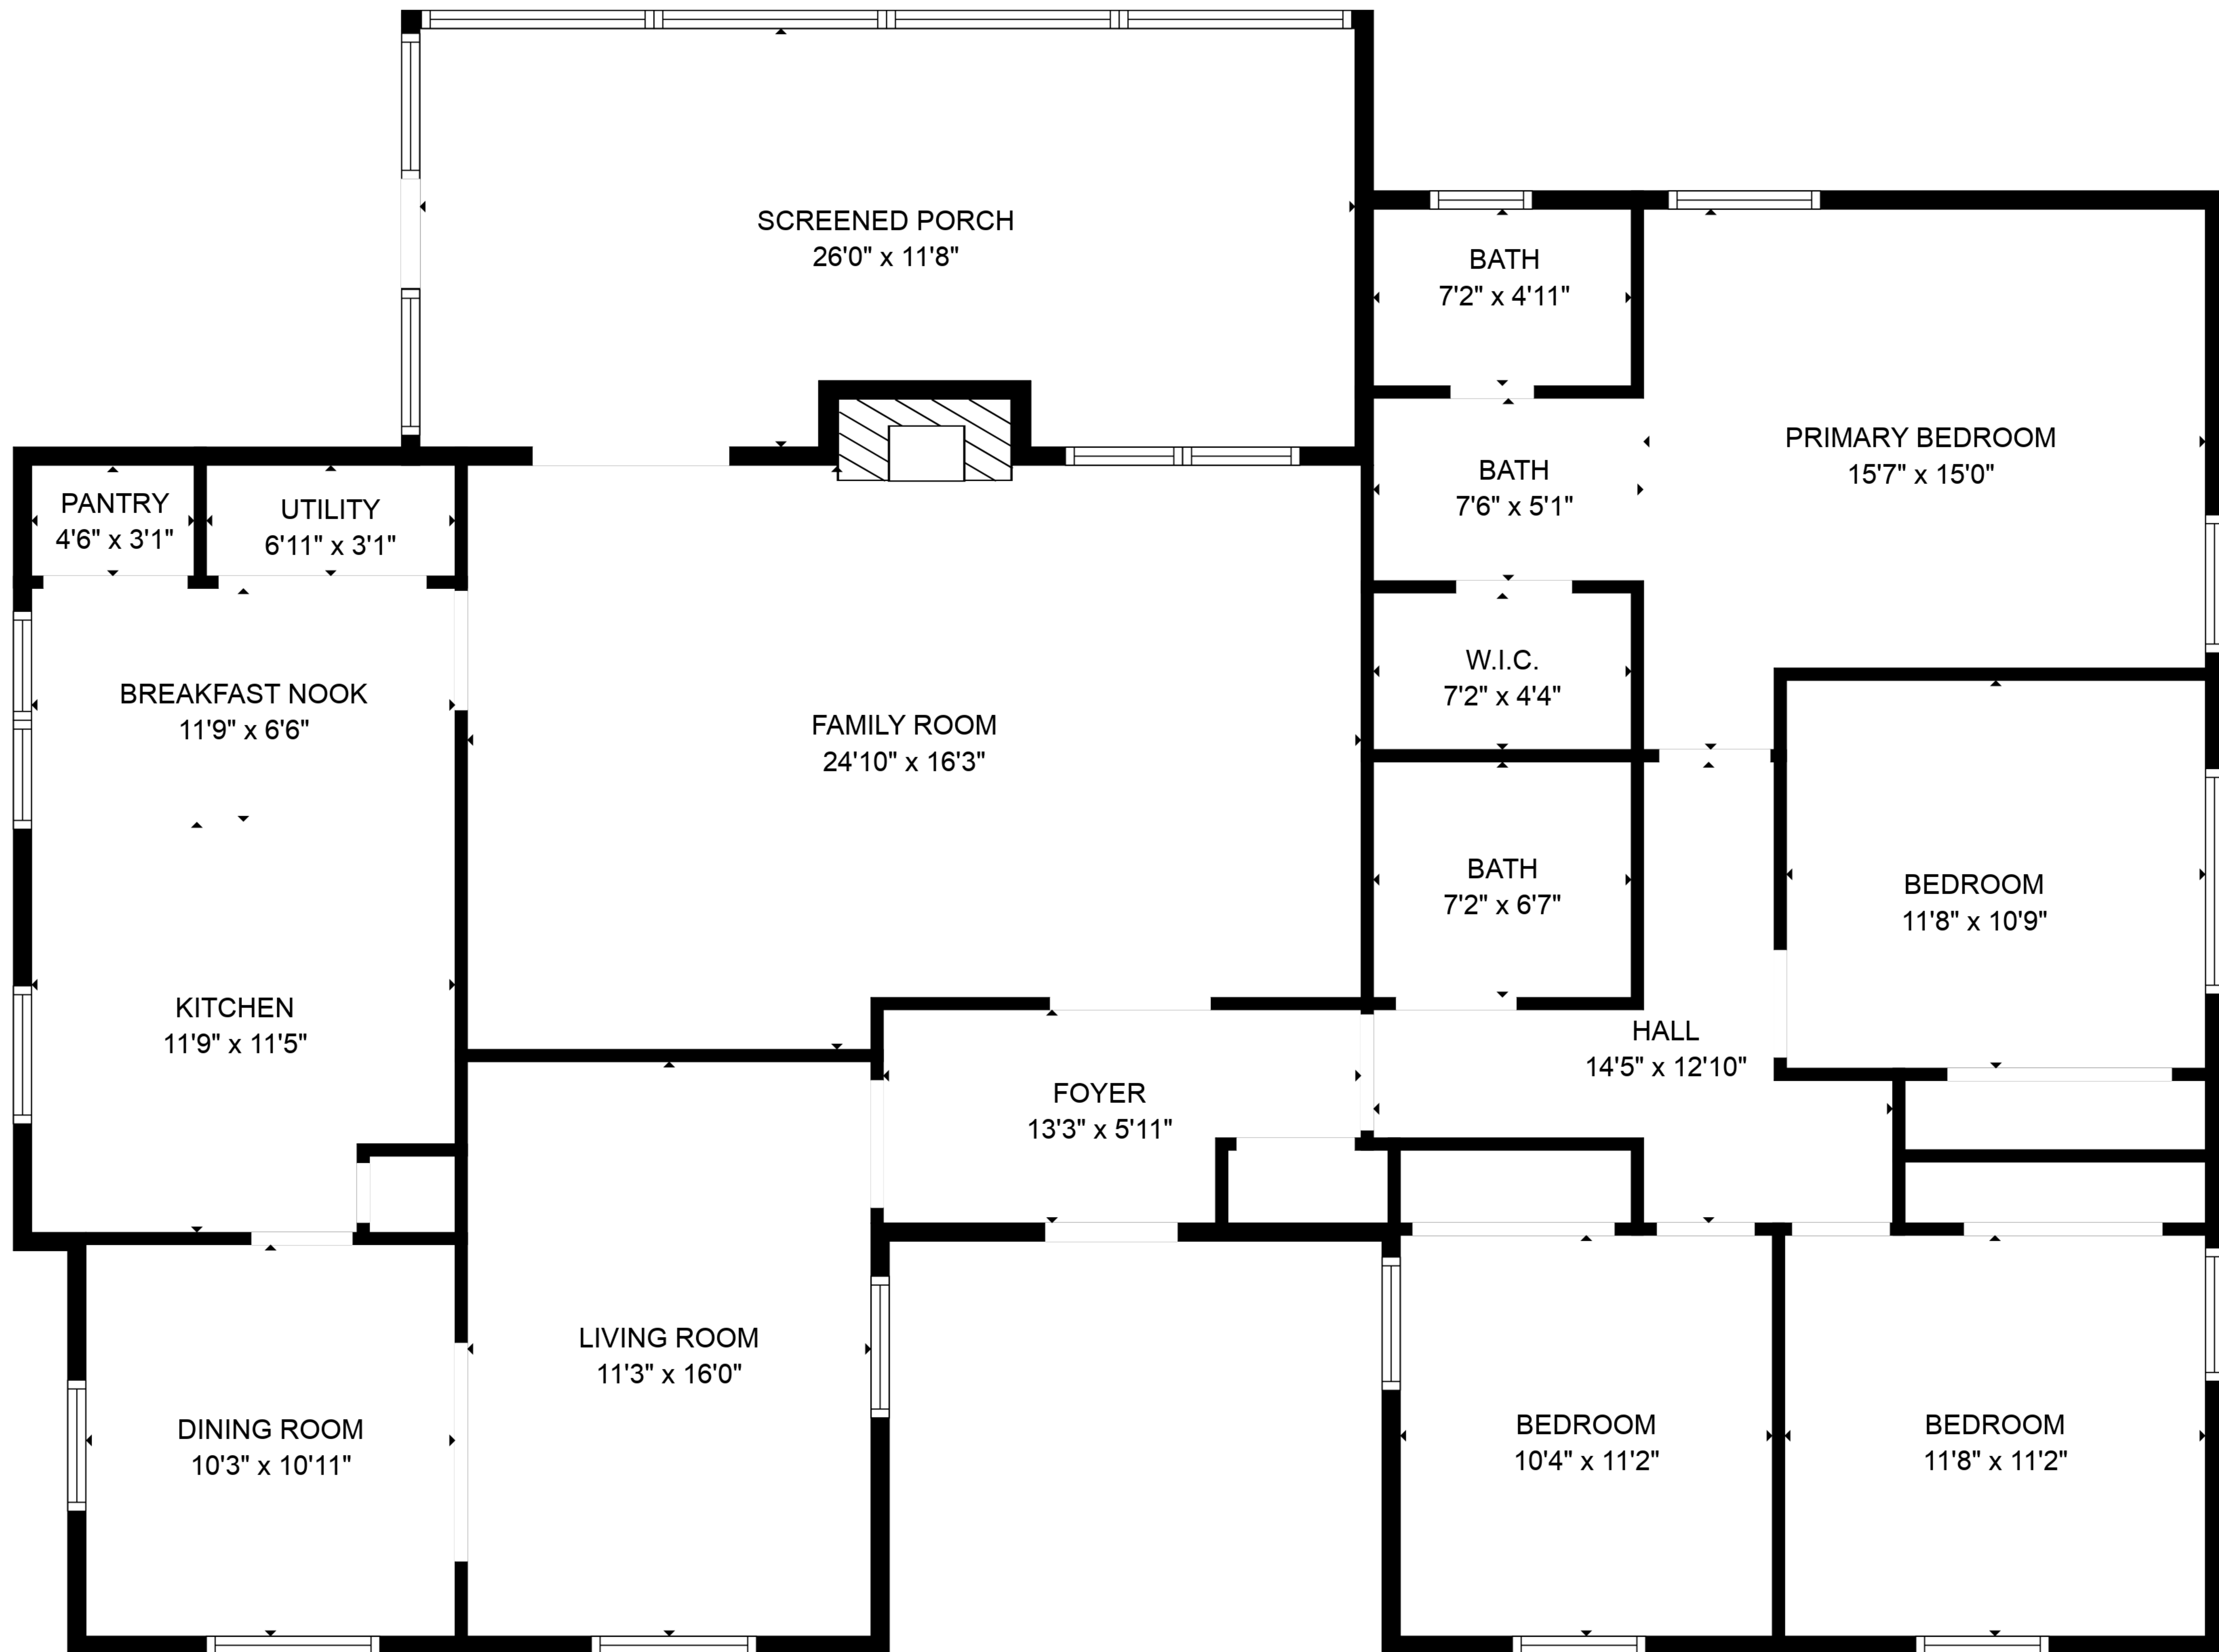

TOTAL: 1949 sq. ft

FLOOR 1: 1949 sq. ft

EXCLUDED AREAS: SCREENED PORCH: 292 sq. ft, FIREPLACE: 11 sq. ft

TOTAL: 1949 sq. ft

FLOOR 1: 1949 sq. ft

EXCLUDED AREAS: SCREENED PORCH: 292 sq. ft, FIREPLACE: 11 sq. ft