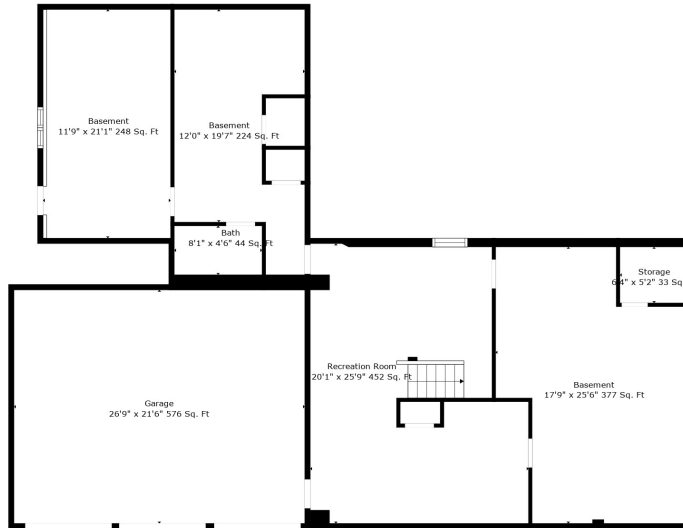

Floor 2

Floor 3

Floor 1

Total scanned area: 4978 sq. ft

Measurements Are Calculated By Cubicasa Technology. Deemed Highly Reliable But Not Guaranteed.

Total scanned area: 4978 sq. ft

Measurements Are Calculated By Cubicasa Technology. Deemed Highly Reliable But Not Guaranteed.

Total scanned area: 4978 sq. ft

Measurements Are Calculated By Cubicasa Technology. Deemed Highly Reliable But Not Guaranteed.

Total scanned area: 4978 sq. ft

Measurements Are Calculated By Cubicasa Technology. Deemed Highly Reliable But Not Guaranteed.