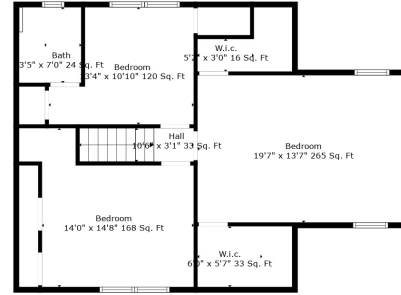

Floor 2

Floor 3

Floor 1

Total scanned area: 4978 sq. ft

Measurements Are Calculated By Cubicasa Technology. Deemed Highly Reliable But Not Guaranteed.

Total scanned area: 4978 sq. ft

Measurements Are Calculated By Cubicasa Technology. Deemed Highly Reliable But Not Guaranteed.

Total scanned area: 4978 sq. ft

Measurements Are Calculated By Cubicasa Technology. Deemed Highly Reliable But Not Guaranteed.

Total scanned area: 4978 sq. ft

Measurements Are Calculated By Cubicasa Technology. Deemed Highly Reliable But Not Guaranteed.