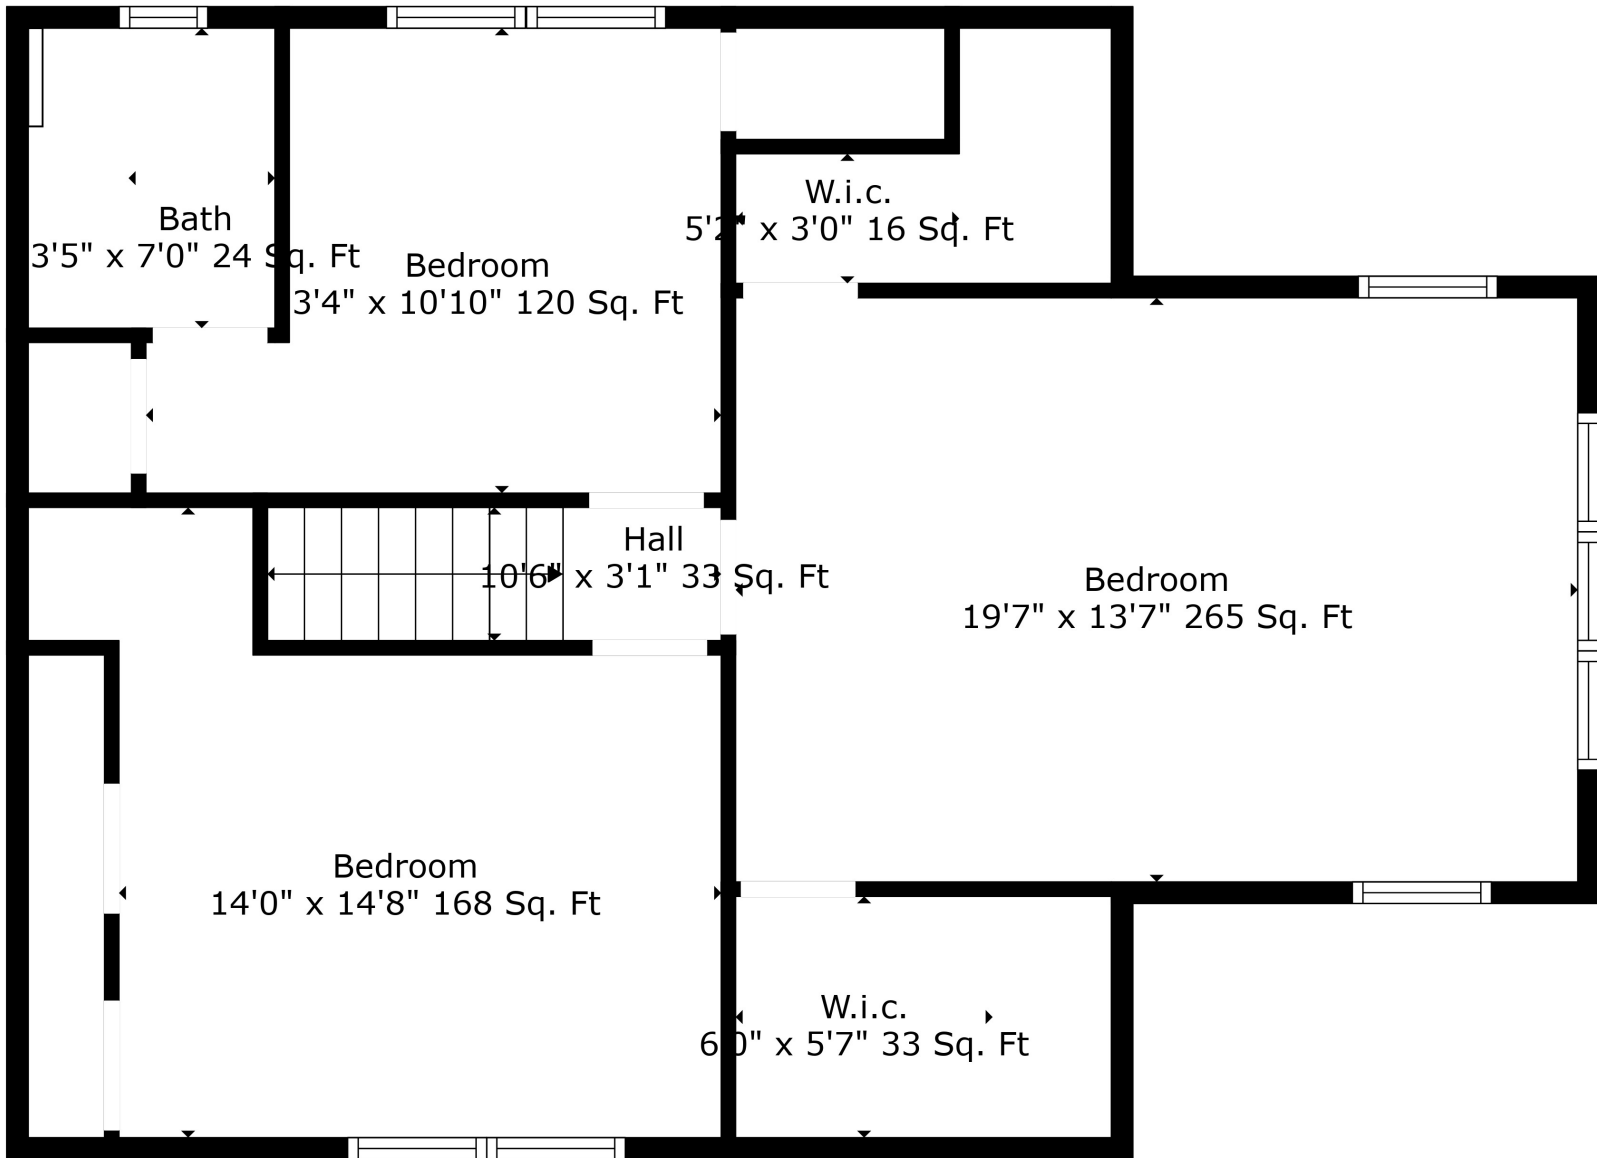

Floor 2

Floor 3

Floor 1

Total scanned area: 4978 sq. ft

Measurements Are Calculated By Cubicasa Technology. Deemed Highly Reliable But Not Guaranteed.

Total scanned area: 4978 sq. ft

Measurements Are Calculated By Cubicasa Technology. Deemed Highly Reliable But Not Guaranteed.

Total scanned area: 4978 sq. ft

Measurements Are Calculated By Cubicasa Technology. Deemed Highly Reliable But Not Guaranteed.

Total scanned area: 4978 sq. ft

Measurements Are Calculated By Cubicasa Technology. Deemed Highly Reliable But Not Guaranteed.