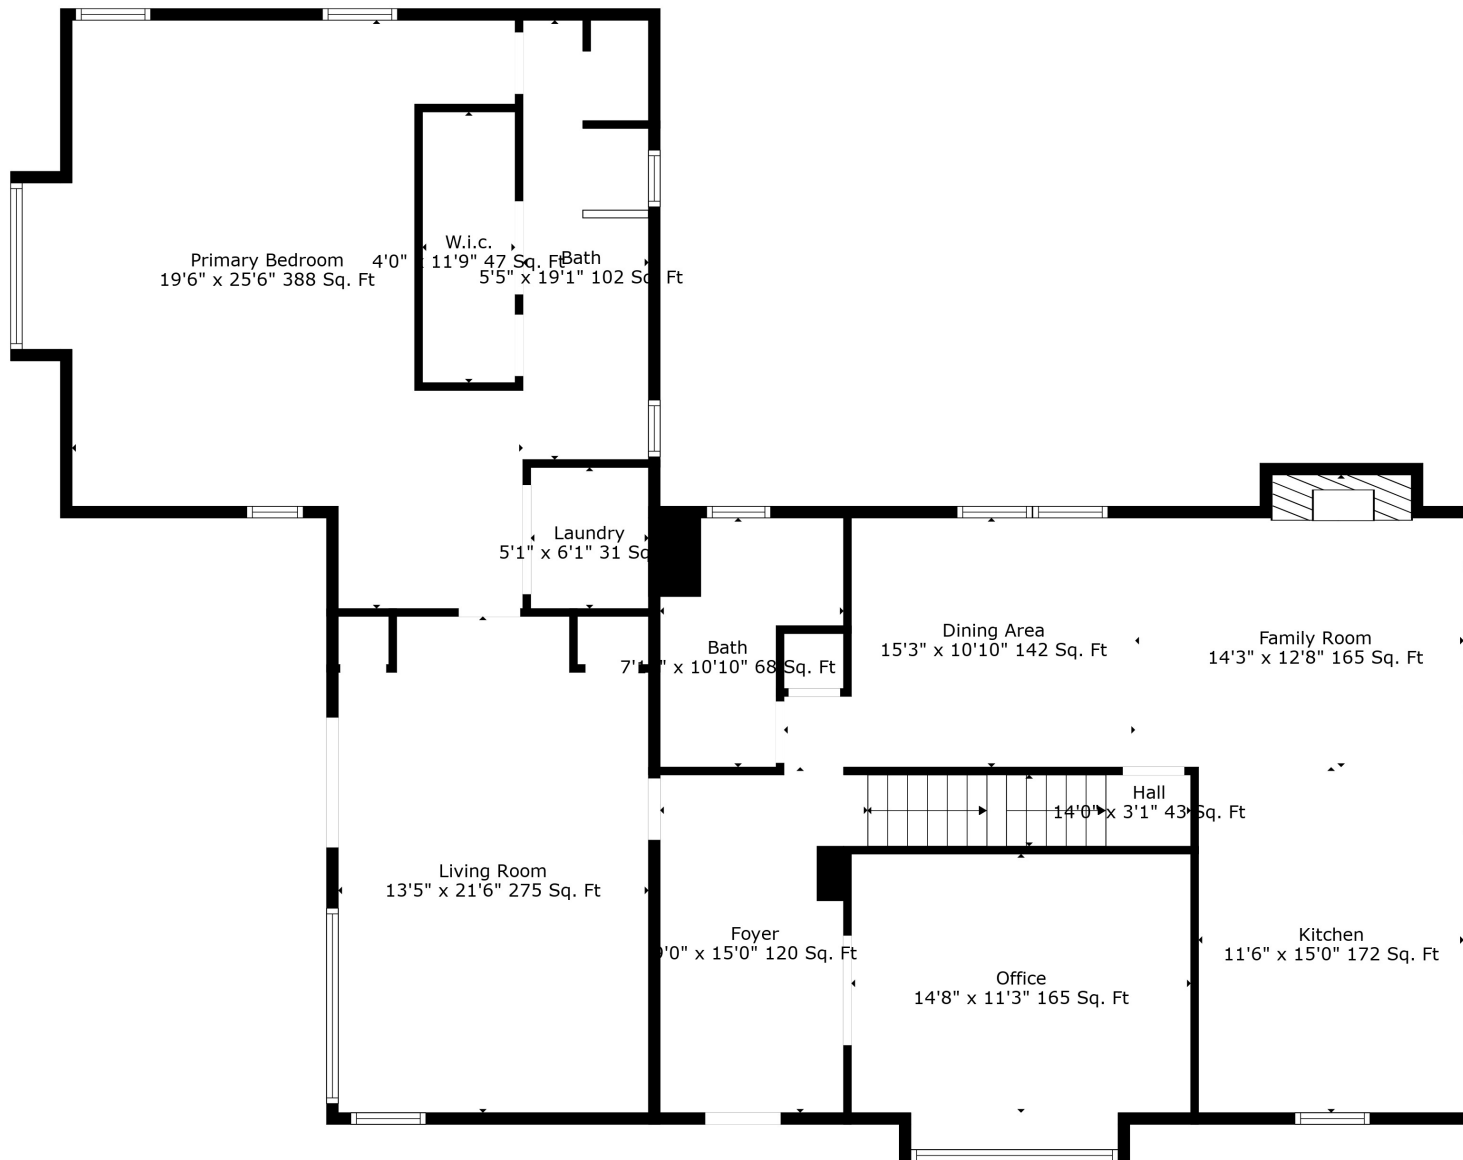

Floor 2

Floor 3

Floor 1

Total scanned area: 4978 sq. ft

Measurements Are Calculated By Cubicasa Technology. Deemed Highly Reliable But Not Guaranteed.

Total scanned area: 4978 sq. ft

Measurements Are Calculated By Cubicasa Technology. Deemed Highly Reliable But Not Guaranteed.

Total scanned area: 4978 sq. ft

Measurements Are Calculated By Cubicasa Technology. Deemed Highly Reliable But Not Guaranteed.

Total scanned area: 4978 sq. ft

Measurements Are Calculated By Cubicasa Technology. Deemed Highly Reliable But Not Guaranteed.