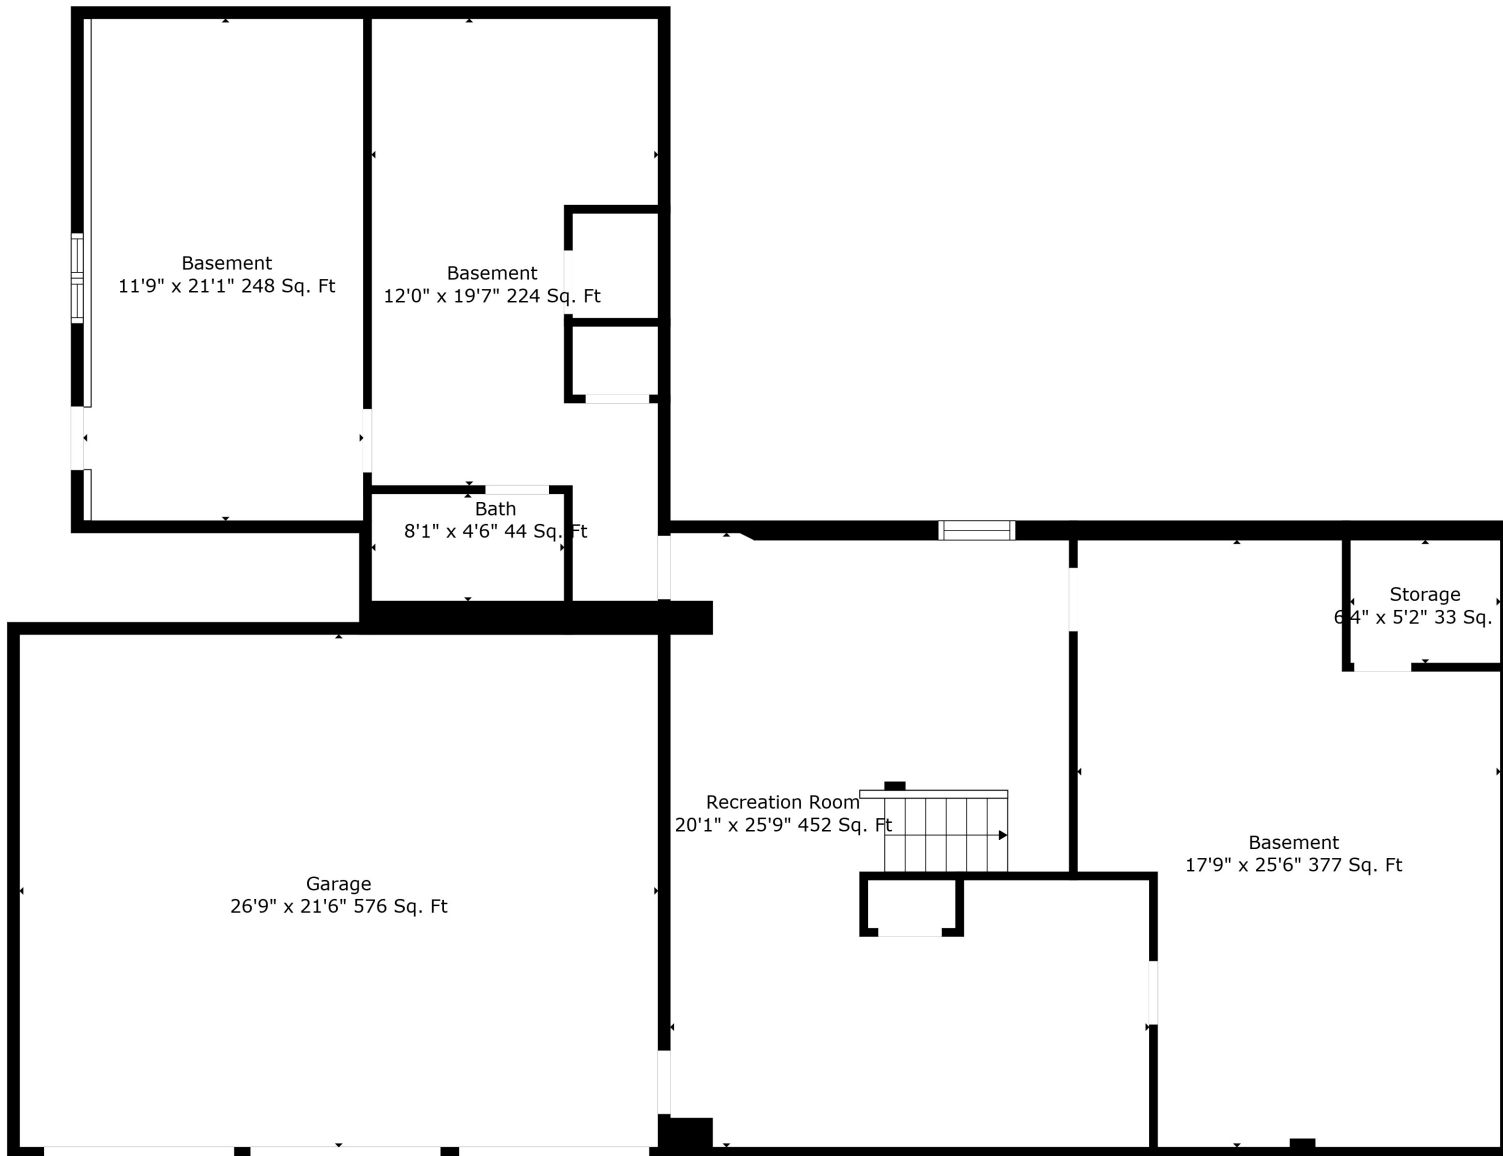

Floor 2

Floor 3

Floor 1

Total scanned area: 4978 sq. ft

Measurements Are Calculated By Cubicasa Technology. Deemed Highly Reliable But Not Guaranteed.

Total scanned area: 4978 sq. ft

Measurements Are Calculated By Cubicasa Technology. Deemed Highly Reliable But Not Guaranteed.

Total scanned area: 4978 sq. ft

Measurements Are Calculated By Cubicasa Technology. Deemed Highly Reliable But Not Guaranteed.

Total scanned area: 4978 sq. ft

Measurements Are Calculated By Cubicasa Technology. Deemed Highly Reliable But Not Guaranteed.