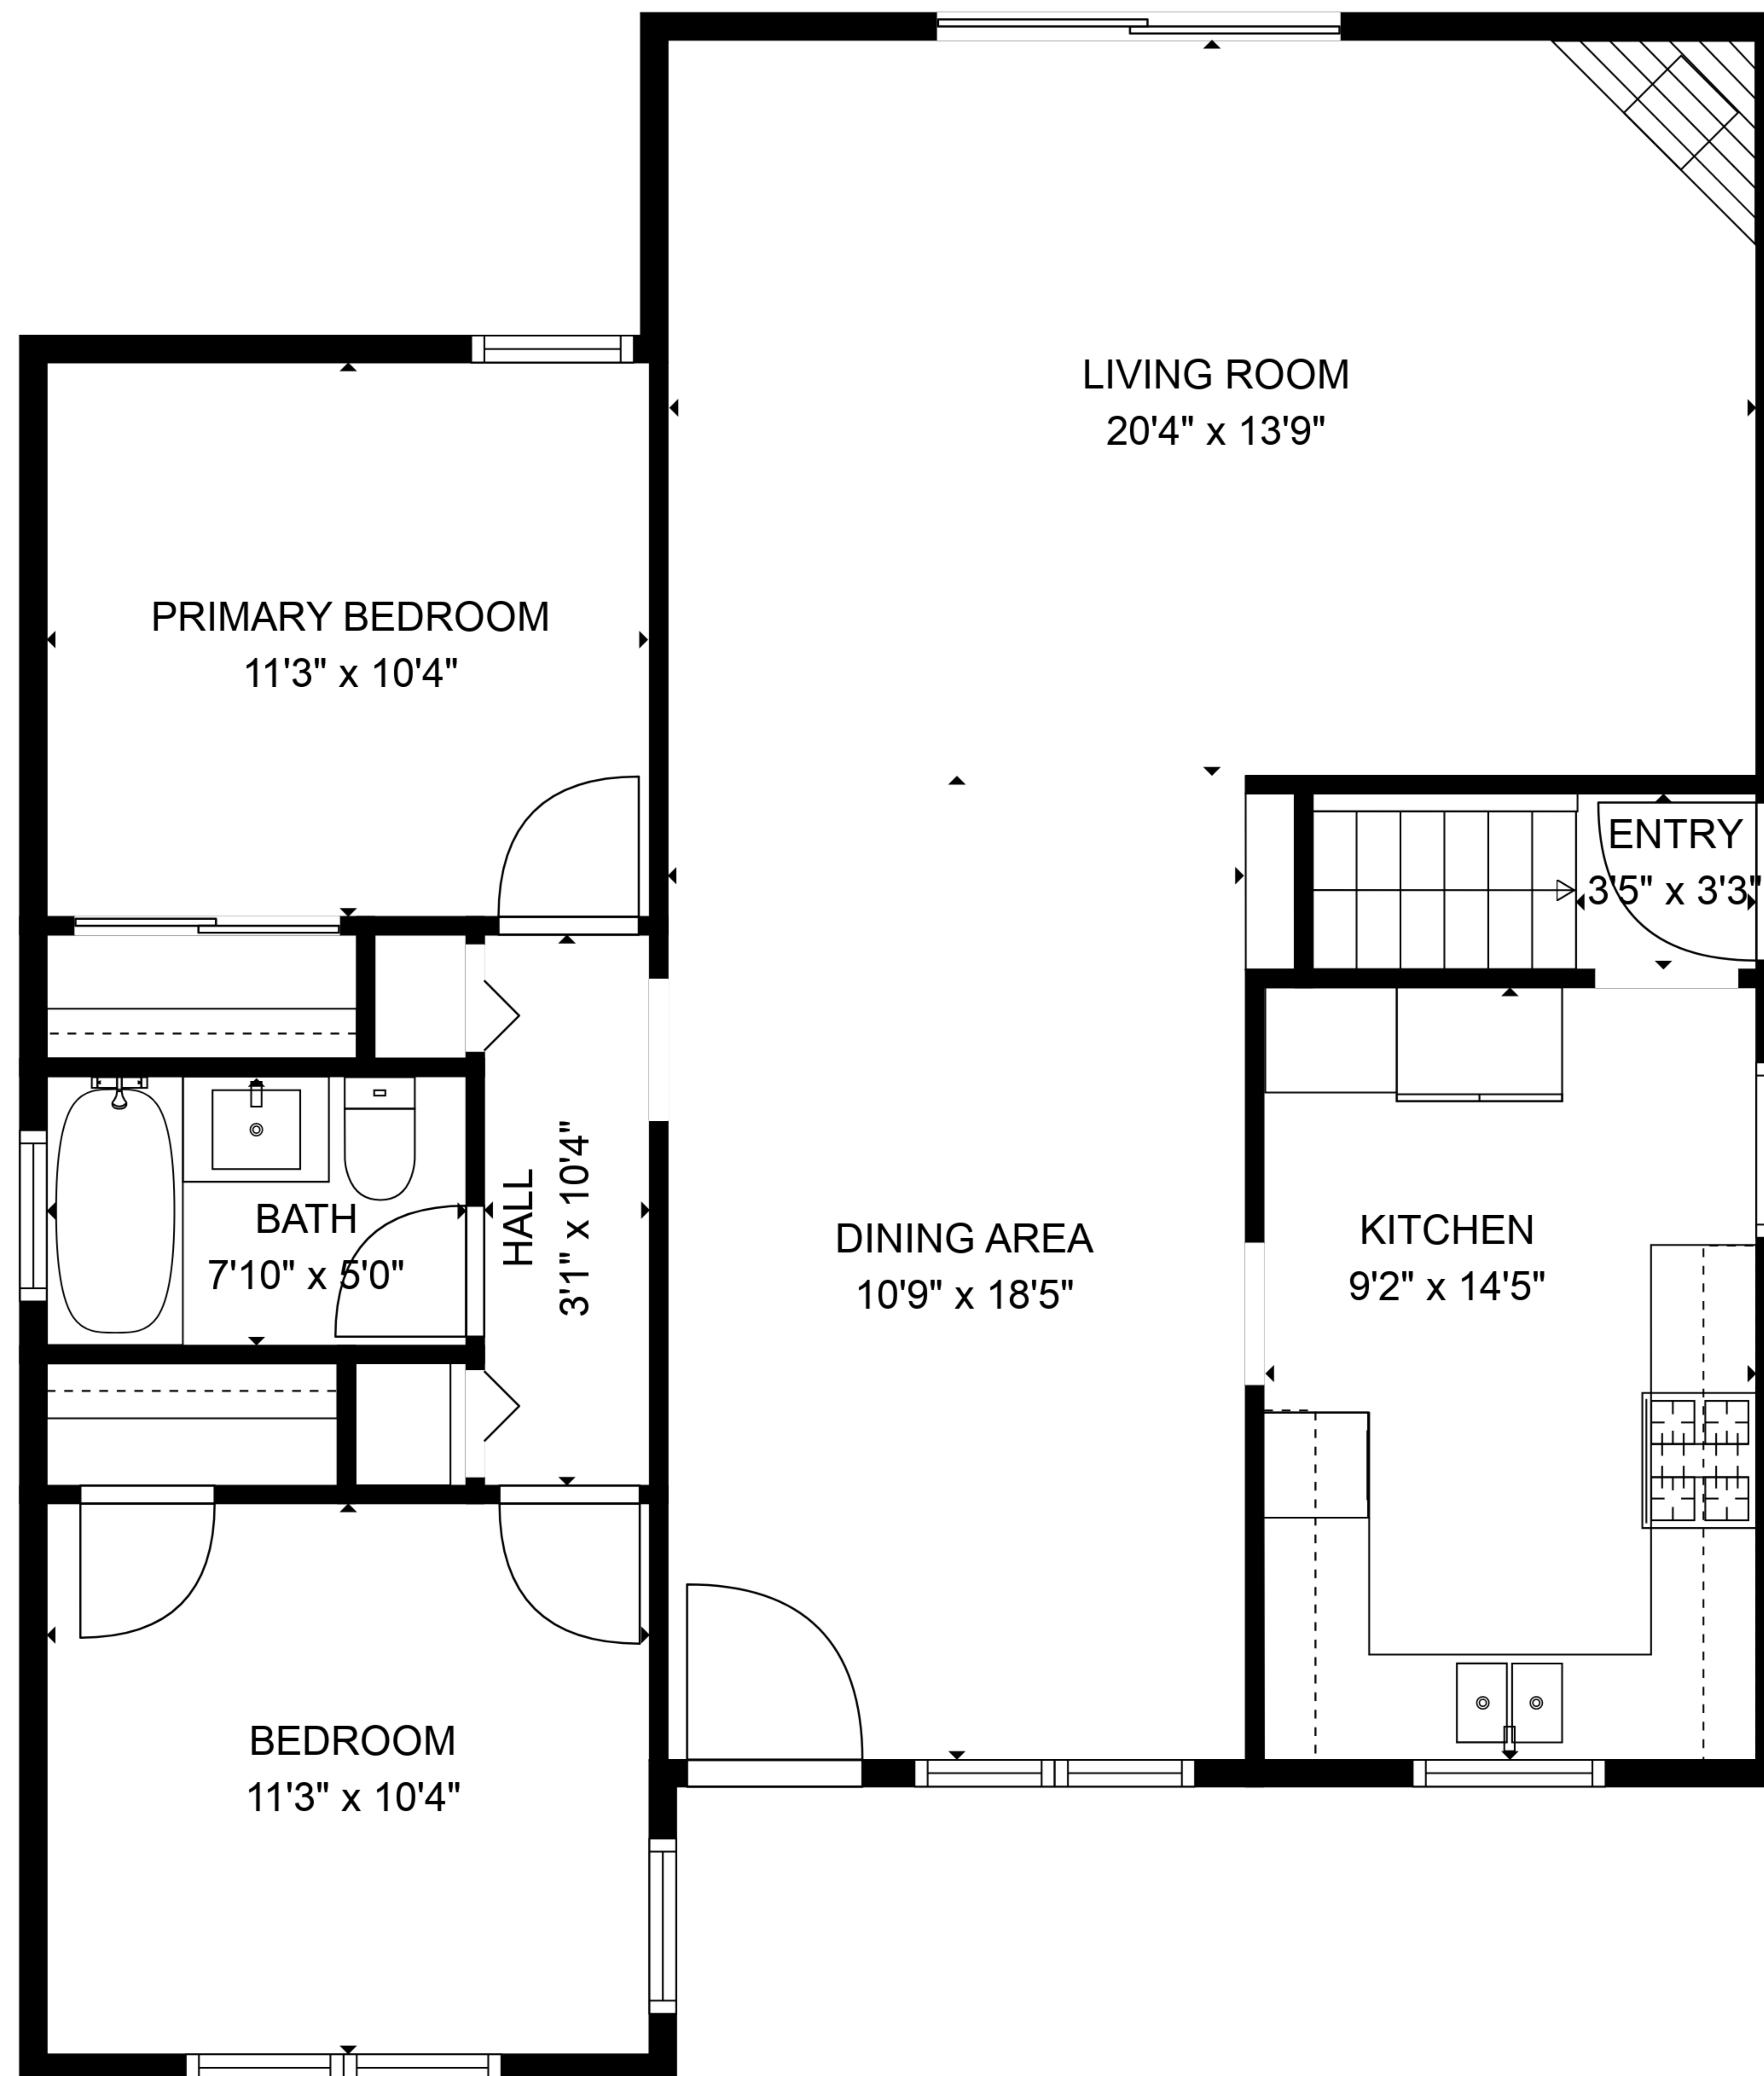

TOTAL: 1484 sq. ft
BELOW GROUND: 462 sq. ft, FLOOR 2: 1022 sq. ft
EXCLUDED AREAS: UTILITY: 229 sq. ft

SIZES AND DIMENSIONS ARE APPROXIMATE, ACTUAL MAY VARY.

TOTAL: 1484 sq. ft
BELOW GROUND: 462 sq. ft, FLOOR 2: 1022 sq. ft
EXCLUDED AREAS: UTILITY: 229 sq. ft

SIZES AND DIMENSIONS ARE APPROXIMATE, ACTUAL MAY VARY.

FLOOR 1

FLOOR 2

TOTAL: 1484 sq. ft
 BELOW GROUND: 462 sq. ft, FLOOR 2: 1022 sq. ft
 EXCLUDED AREAS: UTILITY: 229 sq. ft

SIZES AND DIMENSIONS ARE APPROXIMATE, ACTUAL MAY VARY.