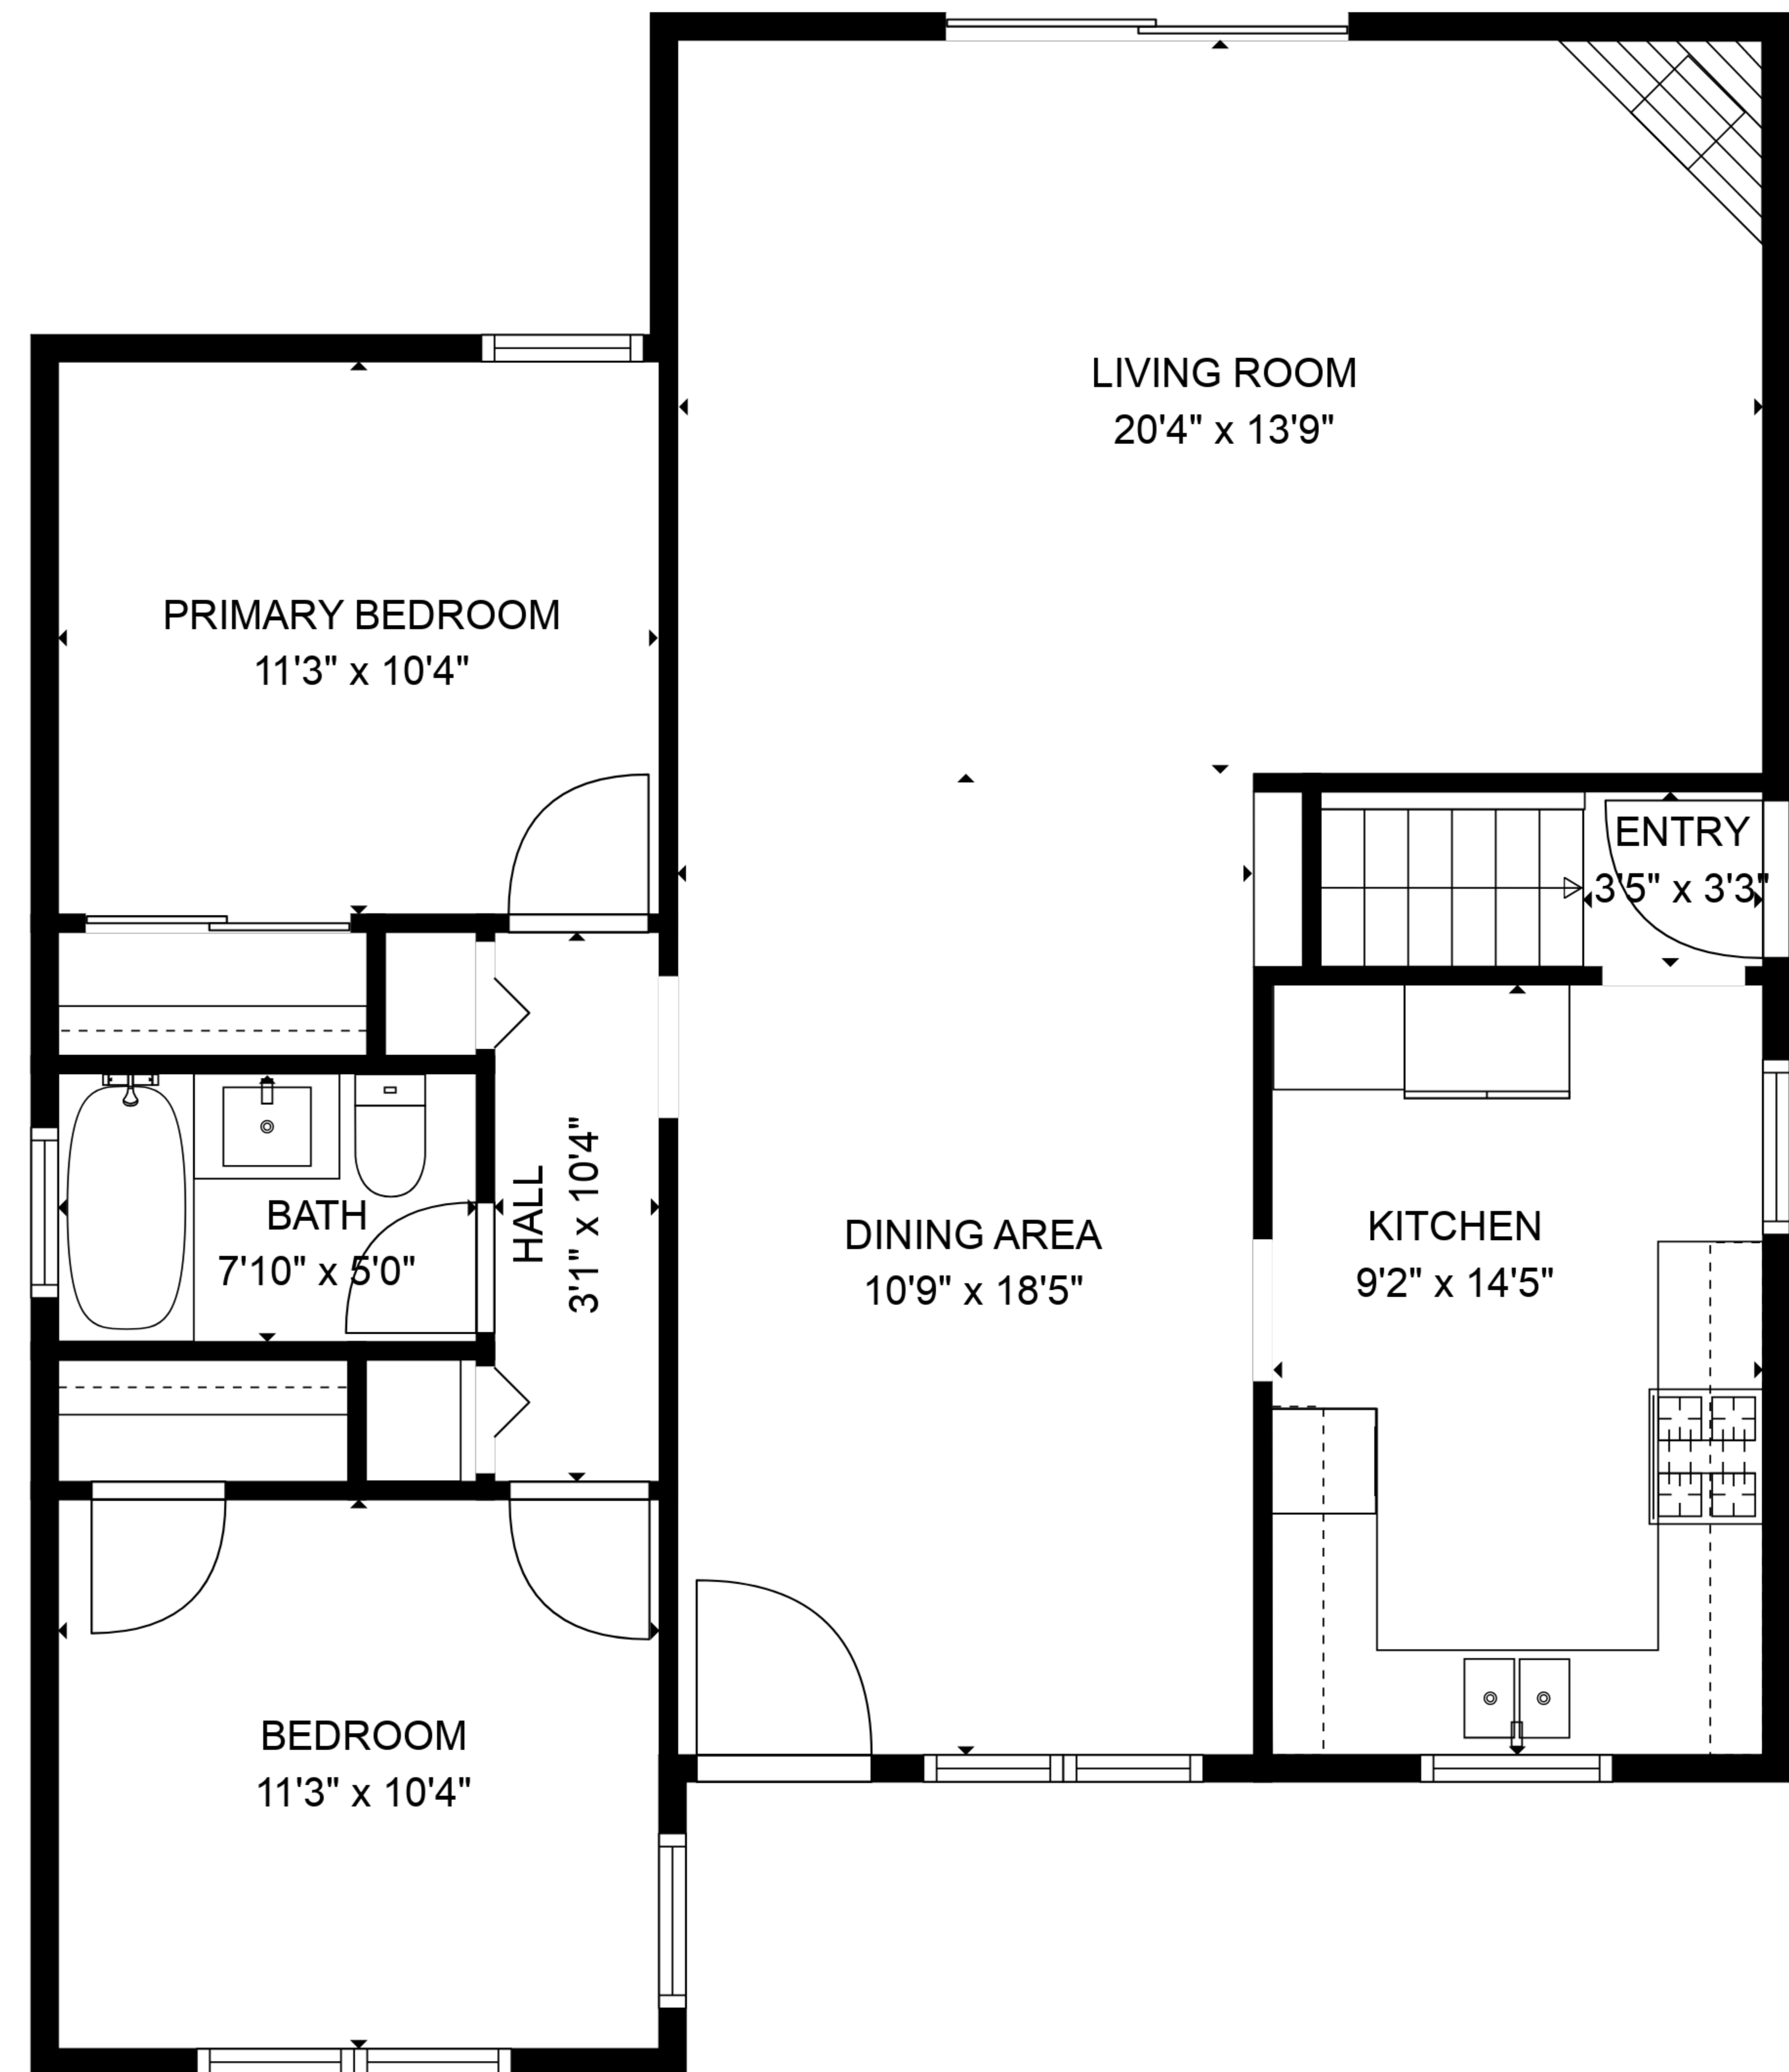

TOTAL: 1484 sq. ft
BELOW GROUND: 462 sq. ft, FLOOR 2: 1022 sq. ft
EXCLUDED AREAS: UTILITY: 229 sq. ft

SIZES AND DIMENSIONS ARE APPROXIMATE, ACTUAL MAY VARY.

TOTAL: 1484 sq. ft
BELOW GROUND: 462 sq. ft, FLOOR 2: 1022 sq. ft
EXCLUDED AREAS: UTILITY: 229 sq. ft

SIZES AND DIMENSIONS ARE APPROXIMATE, ACTUAL MAY VARY.

FLOOR 1

FLOOR 2

TOTAL: 1484 sq. ft
 BELOW GROUND: 462 sq. ft, FLOOR 2: 1022 sq. ft
 EXCLUDED AREAS: UTILITY: 229 sq. ft

SIZES AND DIMENSIONS ARE APPROXIMATE, ACTUAL MAY VARY.