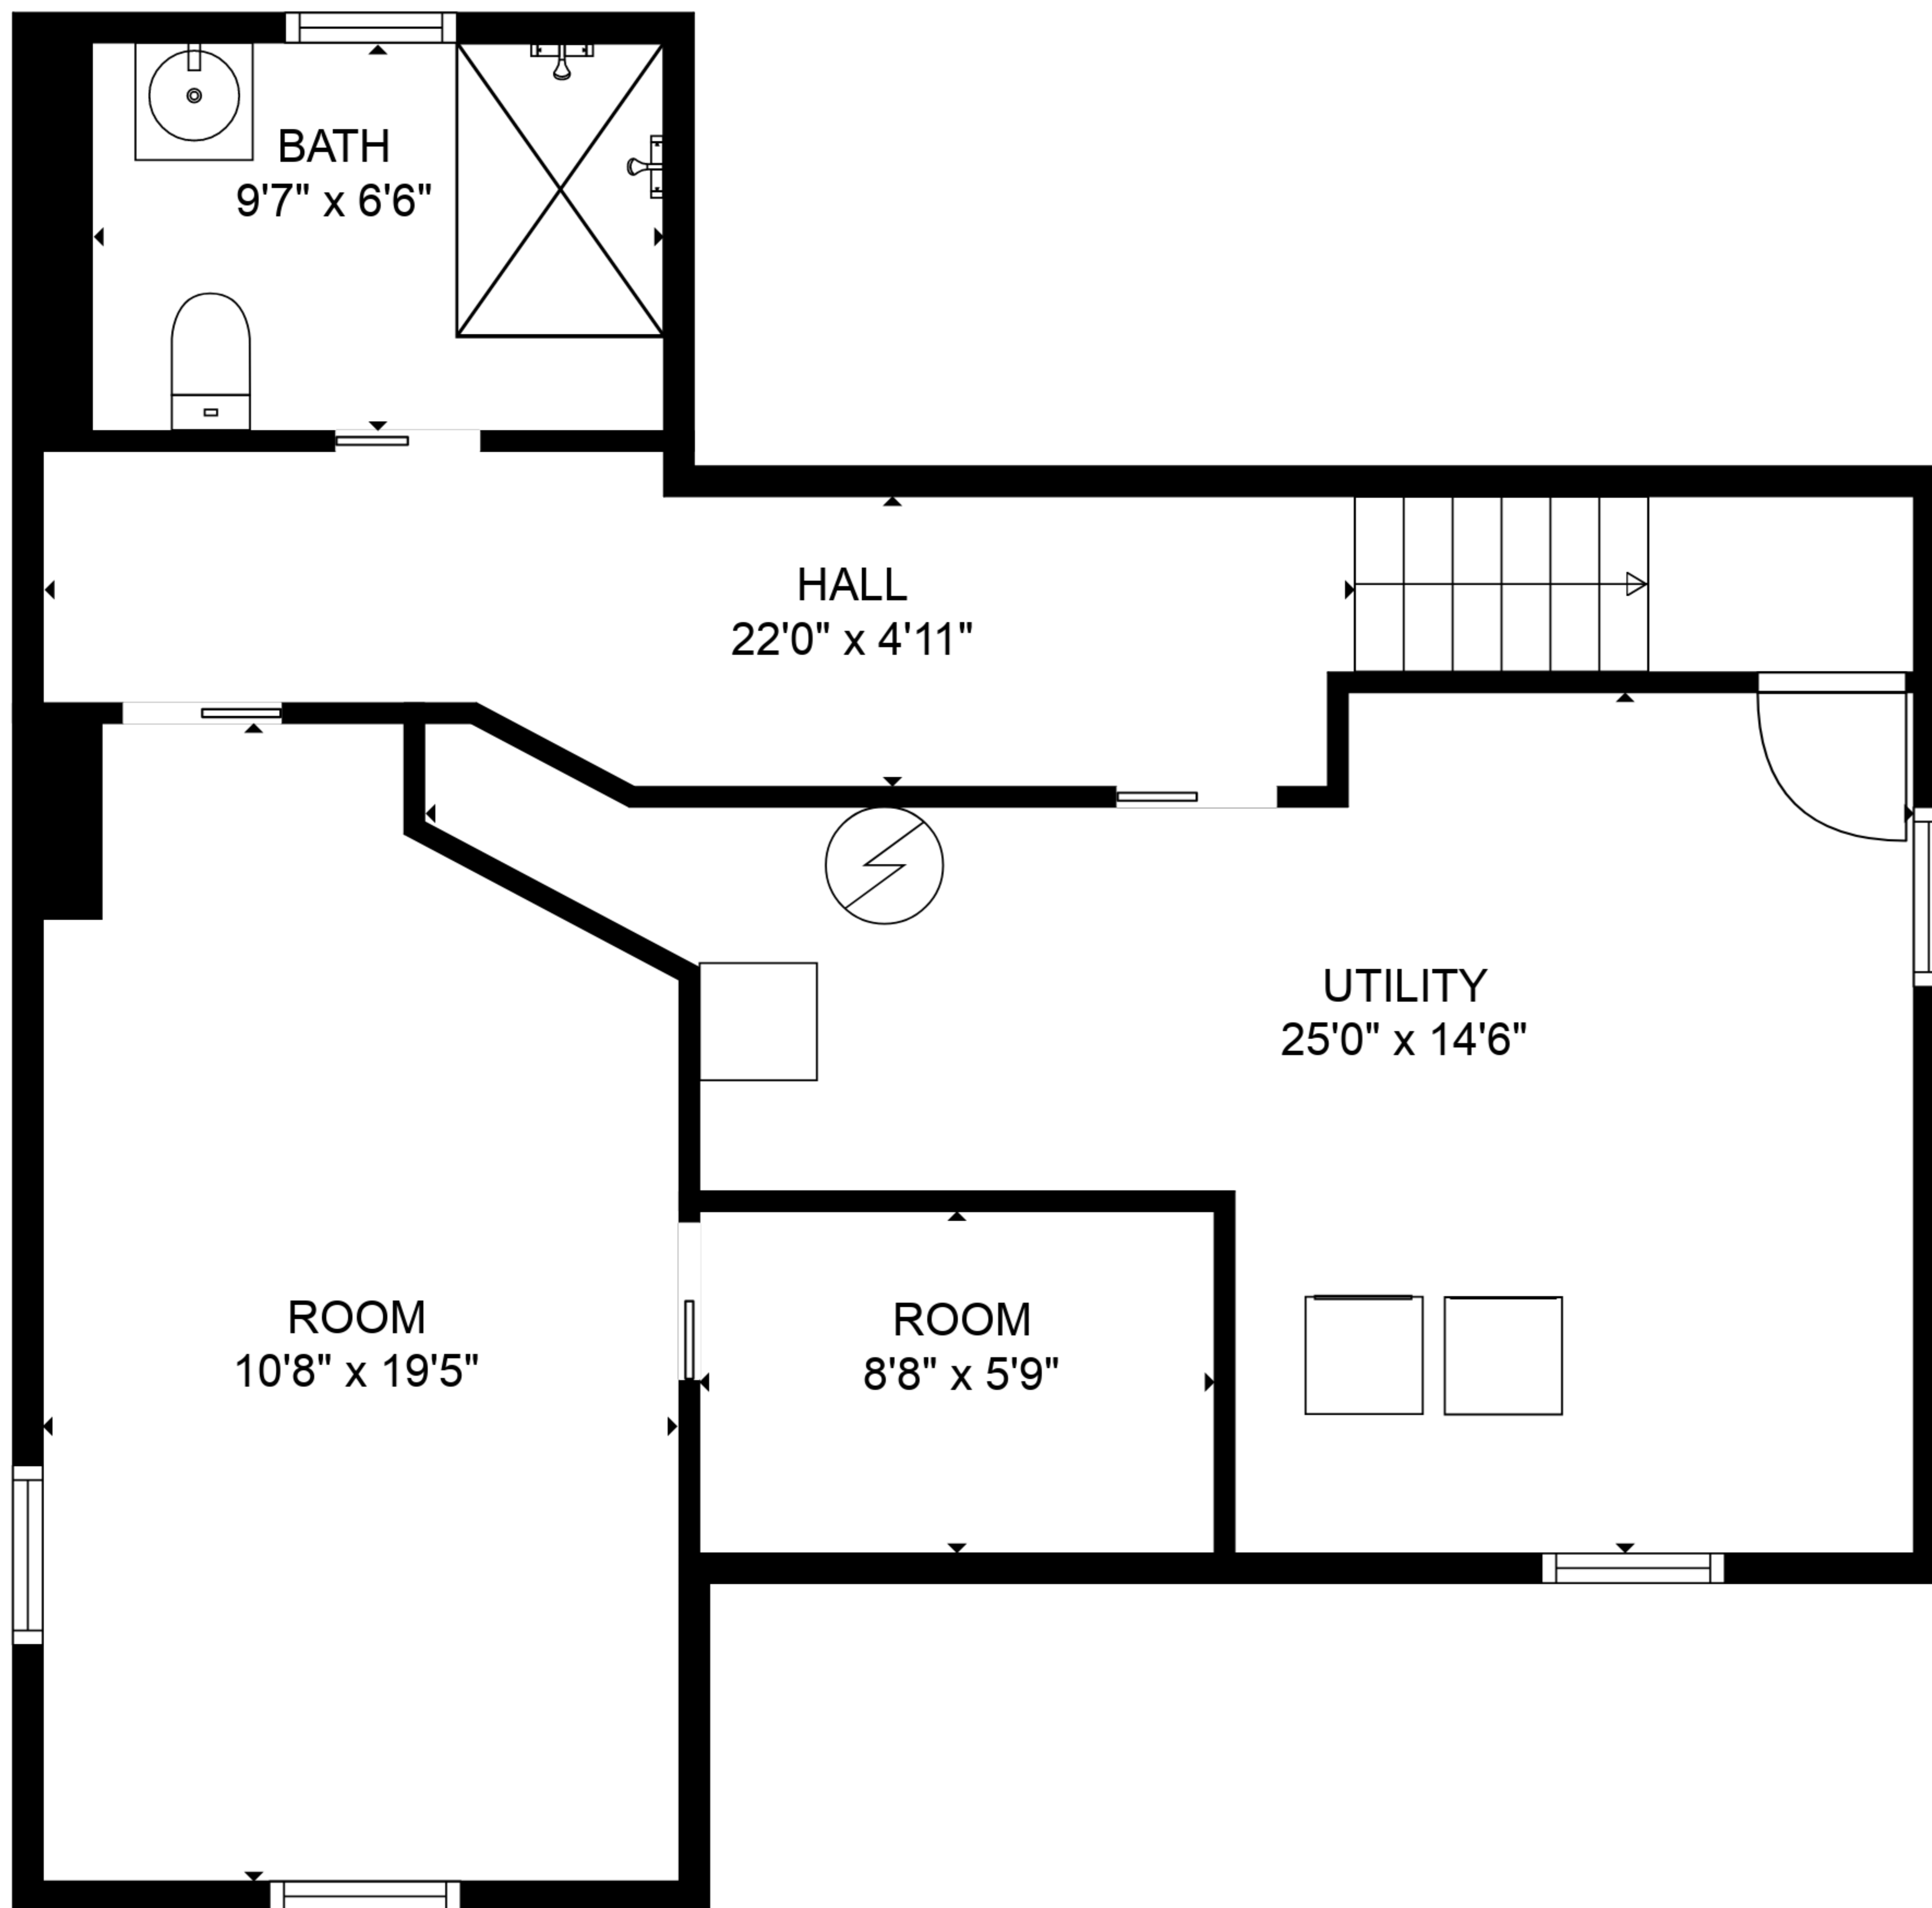

TOTAL: 1484 sq. ft
BELOW GROUND: 462 sq. ft, FLOOR 2: 1022 sq. ft
EXCLUDED AREAS: UTILITY: 229 sq. ft

SIZES AND DIMENSIONS ARE APPROXIMATE, ACTUAL MAY VARY.

TOTAL: 1484 sq. ft
BELOW GROUND: 462 sq. ft, FLOOR 2: 1022 sq. ft
EXCLUDED AREAS: UTILITY: 229 sq. ft

SIZES AND DIMENSIONS ARE APPROXIMATE, ACTUAL MAY VARY.

FLOOR 1

FLOOR 2

TOTAL: 1484 sq. ft
 BELOW GROUND: 462 sq. ft, FLOOR 2: 1022 sq. ft
 EXCLUDED AREAS: UTILITY: 229 sq. ft

SIZES AND DIMENSIONS ARE APPROXIMATE, ACTUAL MAY VARY.