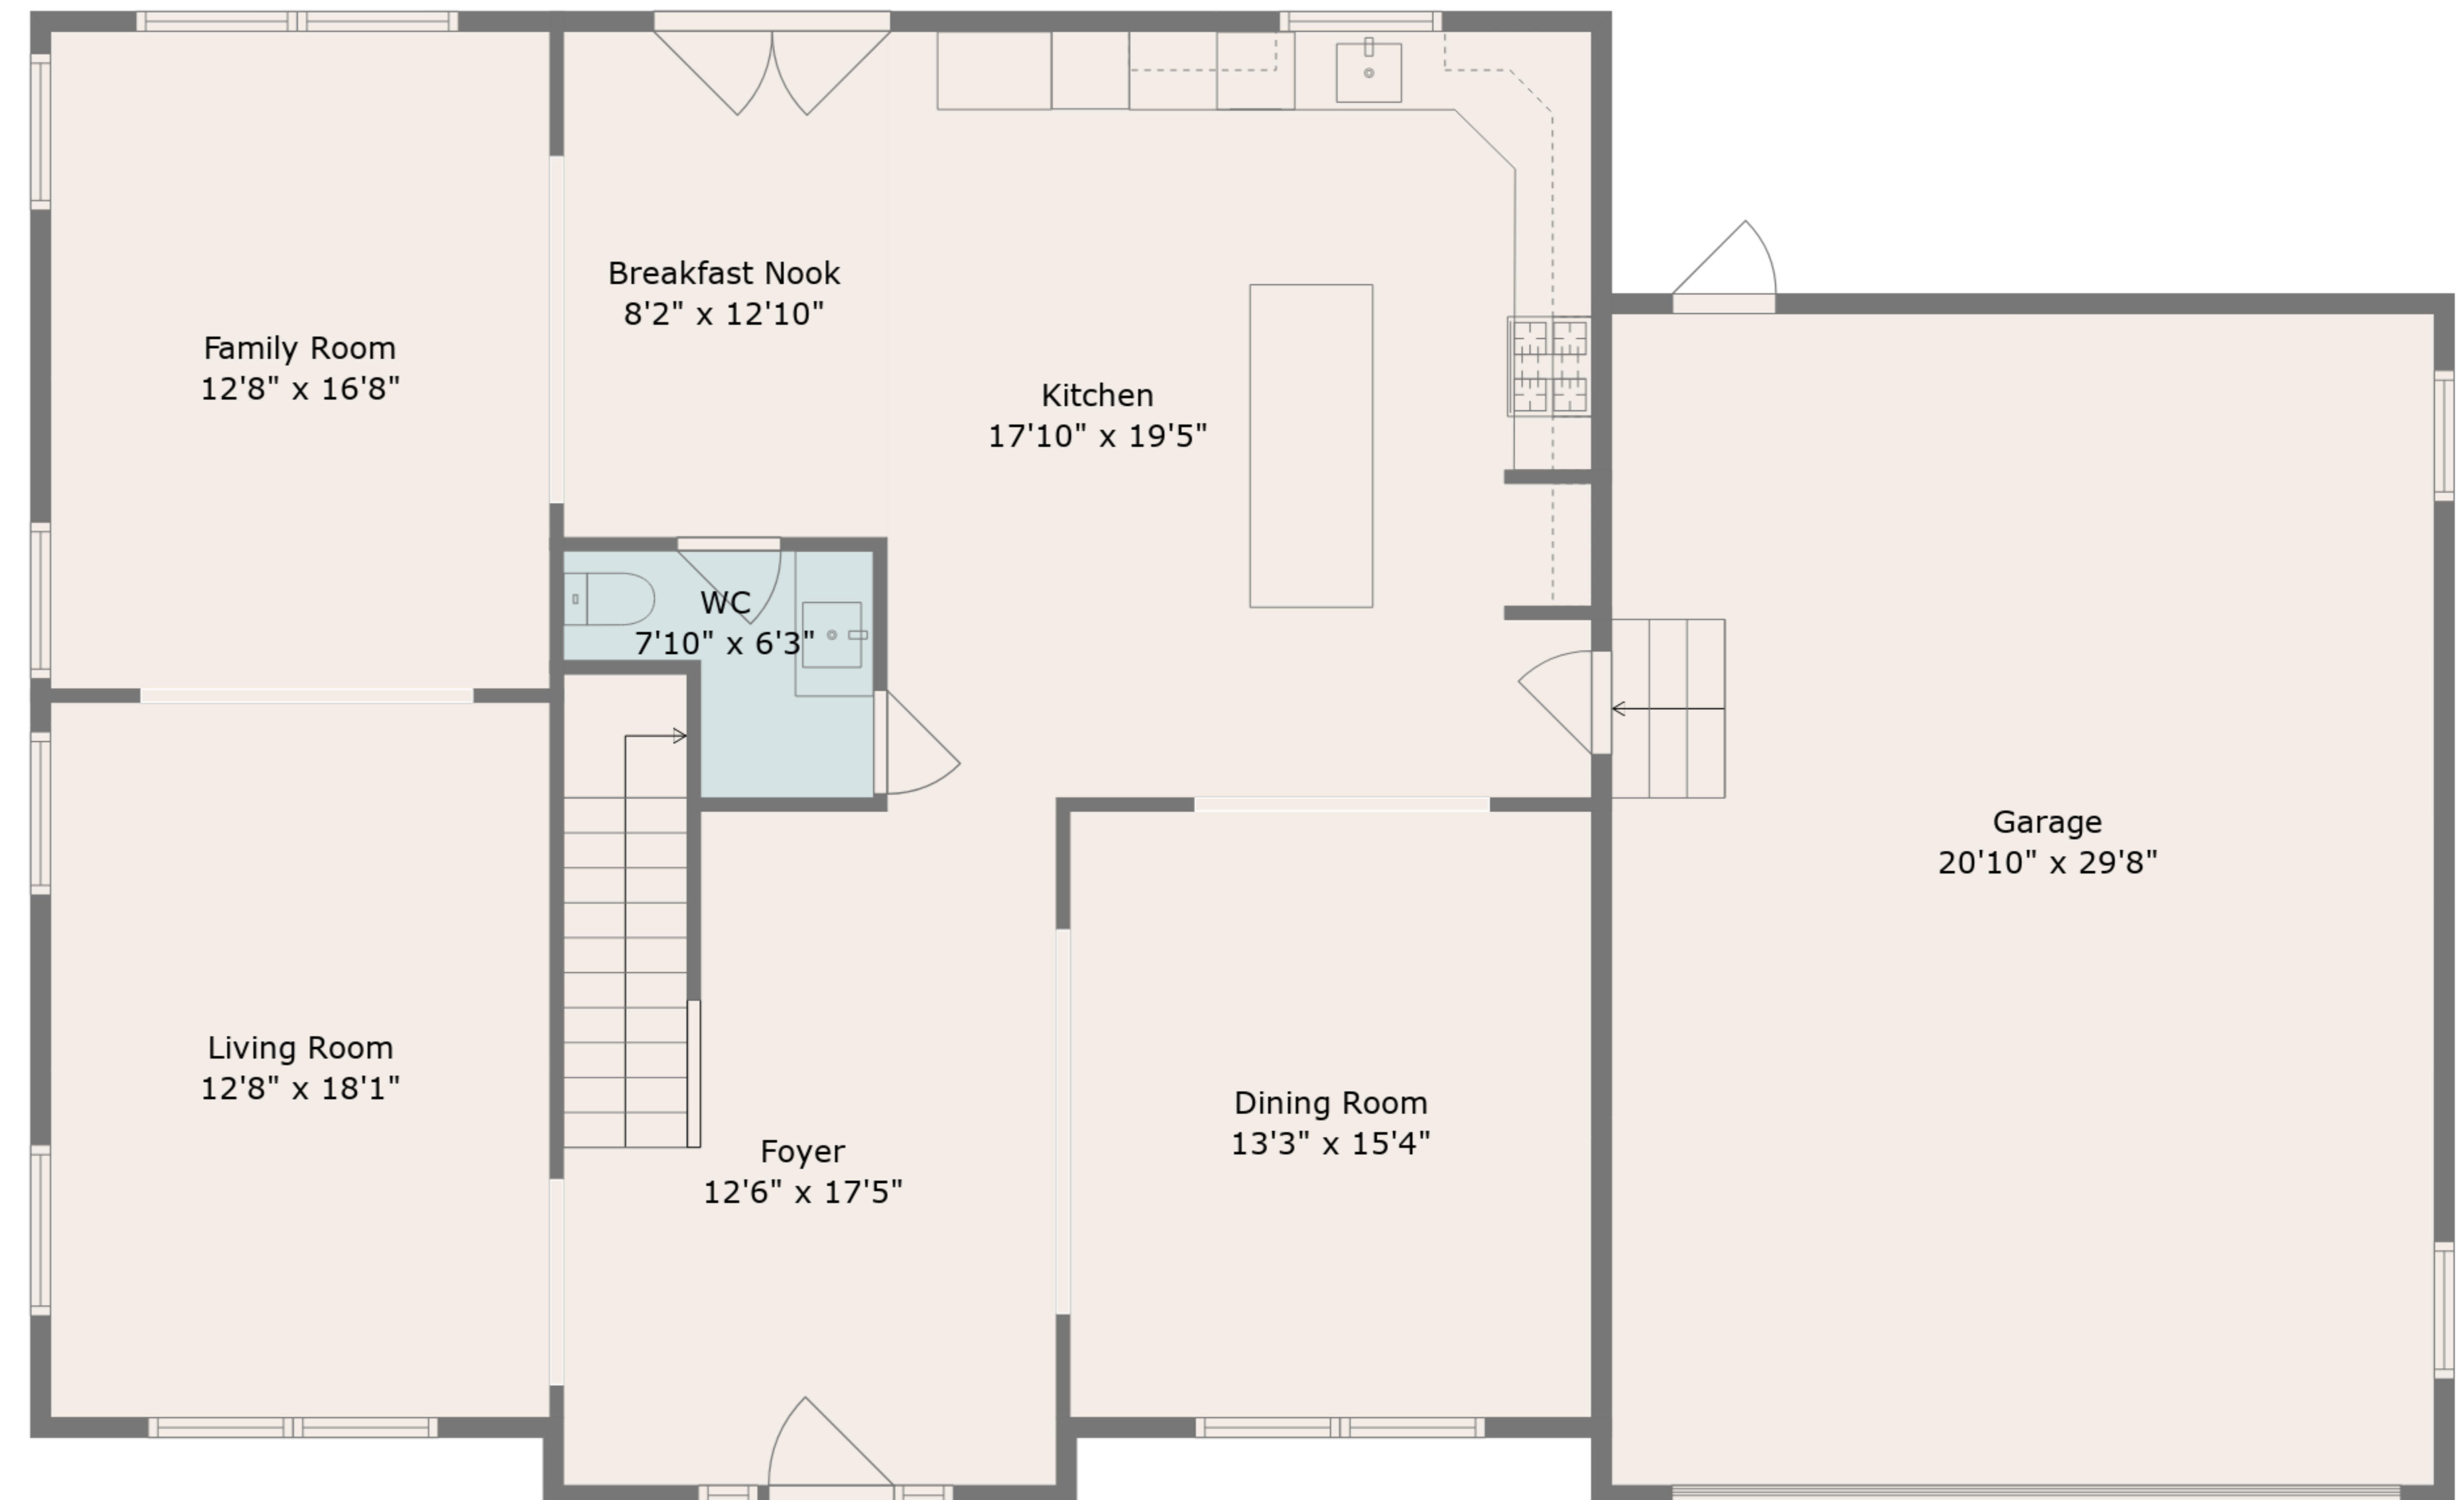

TOTAL: 3244 sq. ft
 FLOOR 1: 1394 sq. ft, FLOOR 2: 1850 sq. ft
 EXCLUDED AREAS: GARAGE: 619 sq. ft, OPEN TO BELOW: 177 sq. ft

Room Sizes Not For Sqft Calculation. All Measurements Require Professional Verification.

Floor 2

Floor 1

TOTAL: 3244 sq. ft
 FLOOR 1: 1394 sq. ft, FLOOR 2: 1850 sq. ft
 EXCLUDED AREAS: GARAGE: 619 sq. ft, OPEN TO BELOW: 177 sq. ft

Room Sizes Not For Sqft Calculation. All Measurements Require Professional Verification.