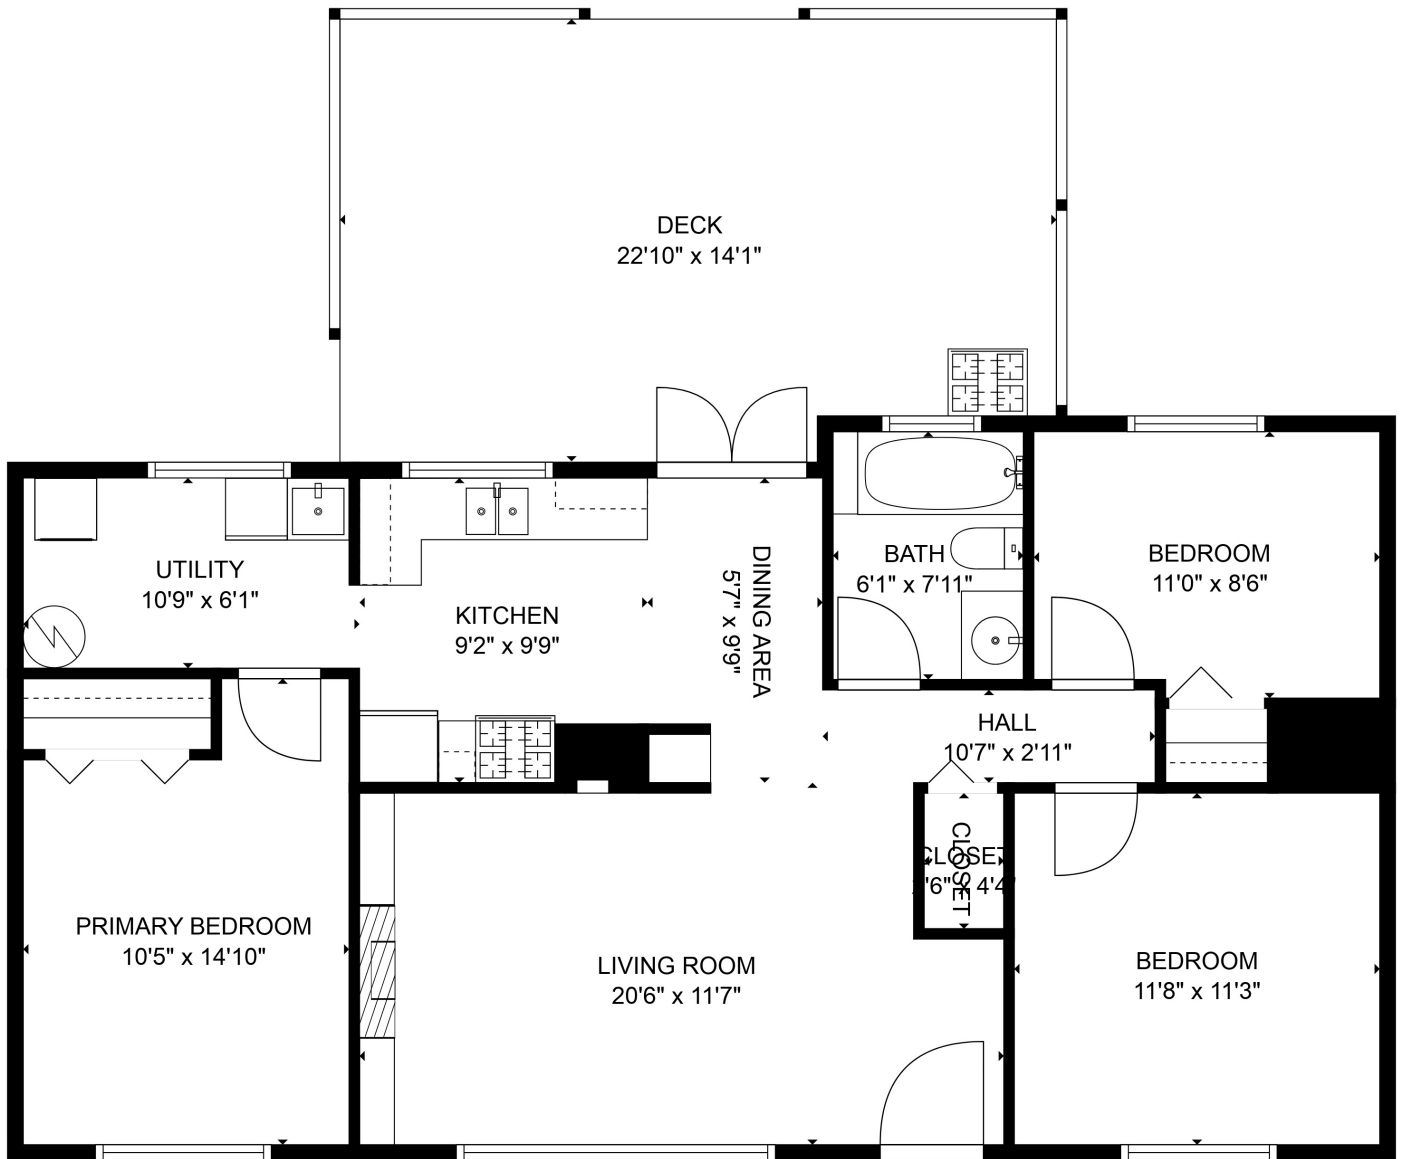

15361 20 Ave

Surrey, BC

Moe FAROUK
REAL ESTATE

NICK LAL
PERSONAL REAL ESTATE CORPORATION

TOTAL LIVING AREA 957 SQ.FT.

DECK 321 SQ.FT.

This floorplan is provided without warranty of any kind. The contractor disclaims any warranty including, without limitation, satisfactory quality or accuracy of dimensions. Floorplan is for visual marketing purposes and is not guaranteed.