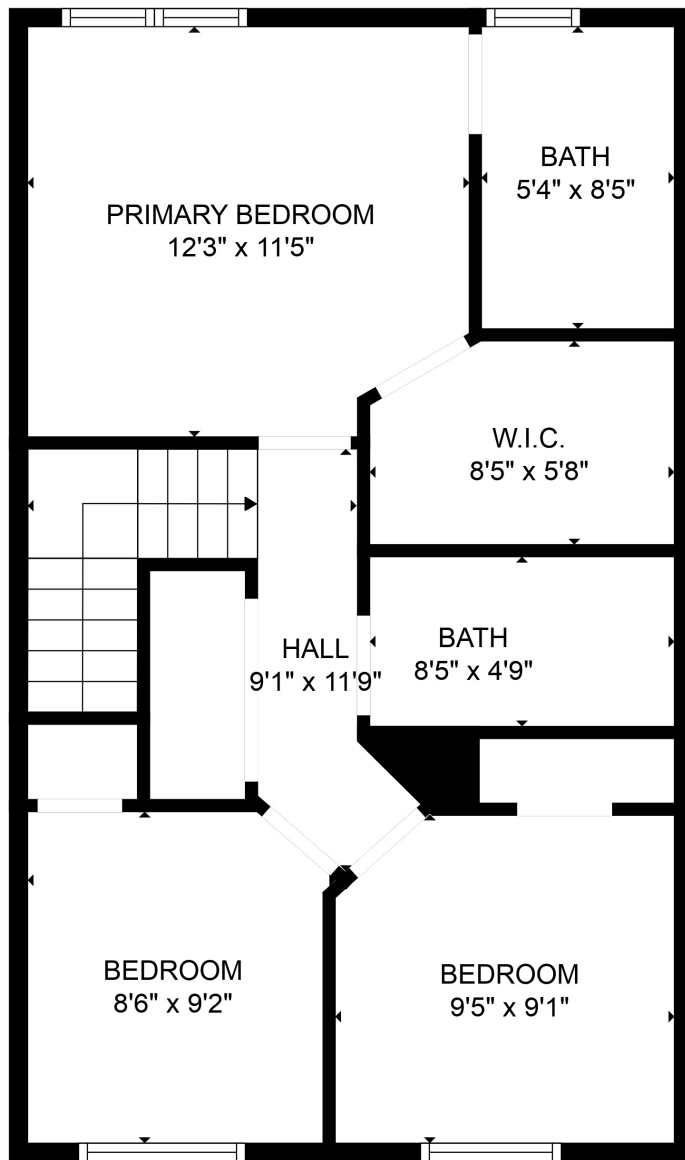

FLOOR 1

FLOOR 2

Total scanned area: 1180 sq. ft

SIZES AND DIMENSIONS ARE APPROXIMATE. ACTUAL MAY VARY.

Total scanned area: 1180 sq. ft

SIZES AND DIMENSIONS ARE APPROXIMATE. ACTUAL MAY VARY.

Total scanned area: 1180 sq. ft

SIZES AND DIMENSIONS ARE APPROXIMATE. ACTUAL MAY VARY.