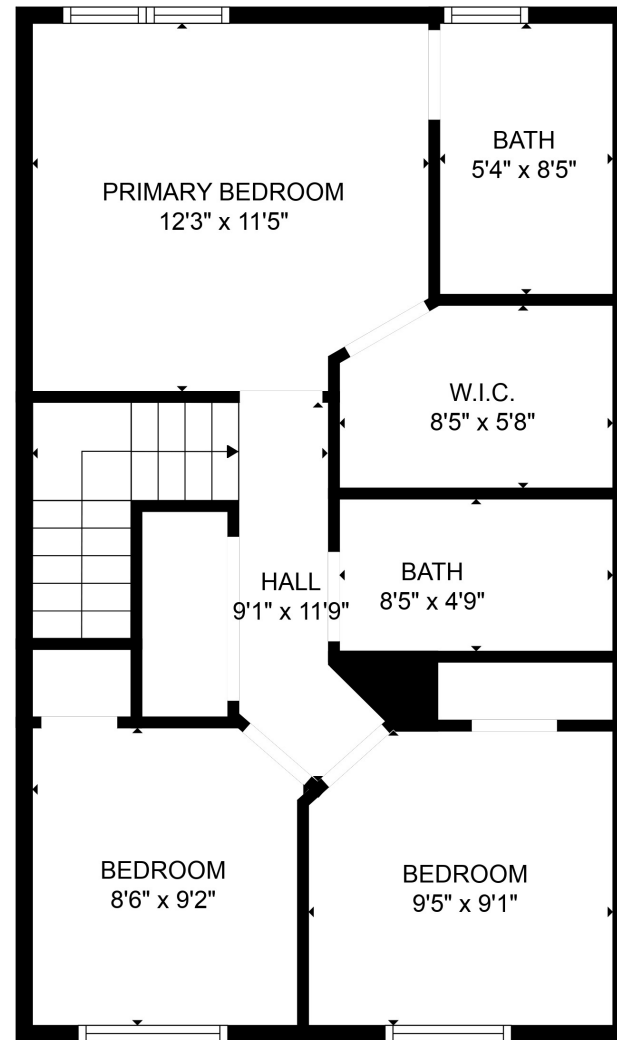

FLOOR 1

FLOOR 2

Total scanned area: 1180 sq. ft

SIZES AND DIMENSIONS ARE APPROXIMATE. ACTUAL MAY VARY.

Total scanned area: 1180 sq. ft

SIZES AND DIMENSIONS ARE APPROXIMATE. ACTUAL MAY VARY.

Total scanned area: 1180 sq. ft

SIZES AND DIMENSIONS ARE APPROXIMATE. ACTUAL MAY VARY.