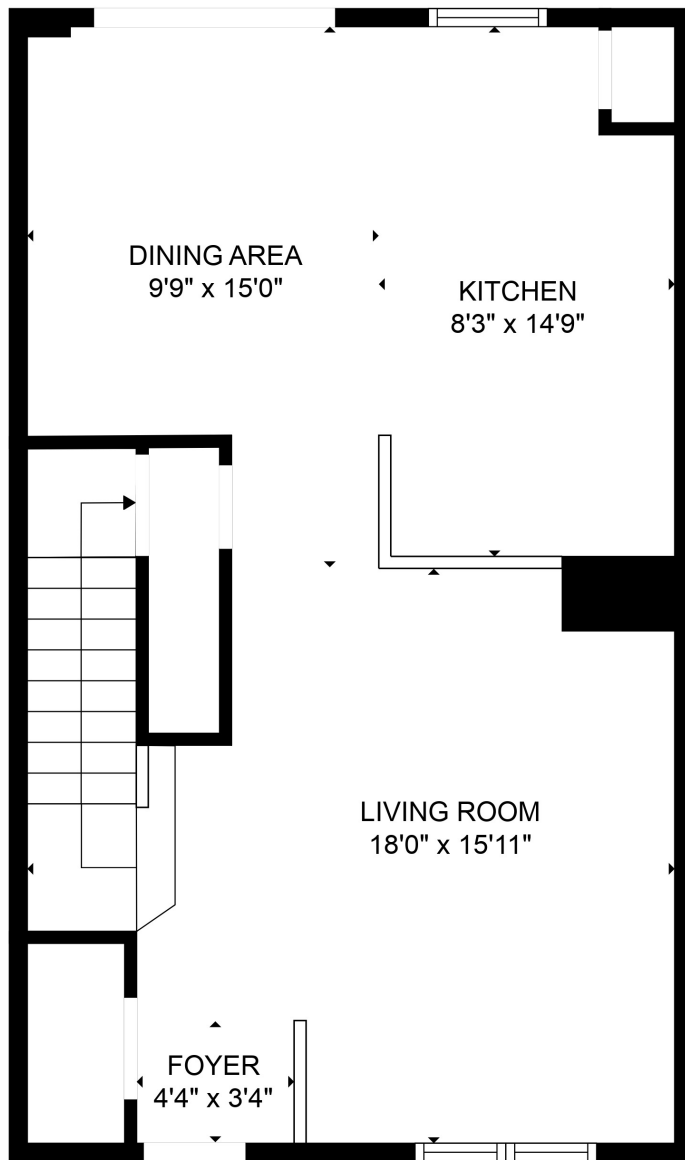

FLOOR 1

FLOOR 2

Total scanned area: 1180 sq. ft

SIZES AND DIMENSIONS ARE APPROXIMATE. ACTUAL MAY VARY.

Total scanned area: 1180 sq. ft

SIZES AND DIMENSIONS ARE APPROXIMATE. ACTUAL MAY VARY.

Total scanned area: 1180 sq. ft

SIZES AND DIMENSIONS ARE APPROXIMATE. ACTUAL MAY VARY.