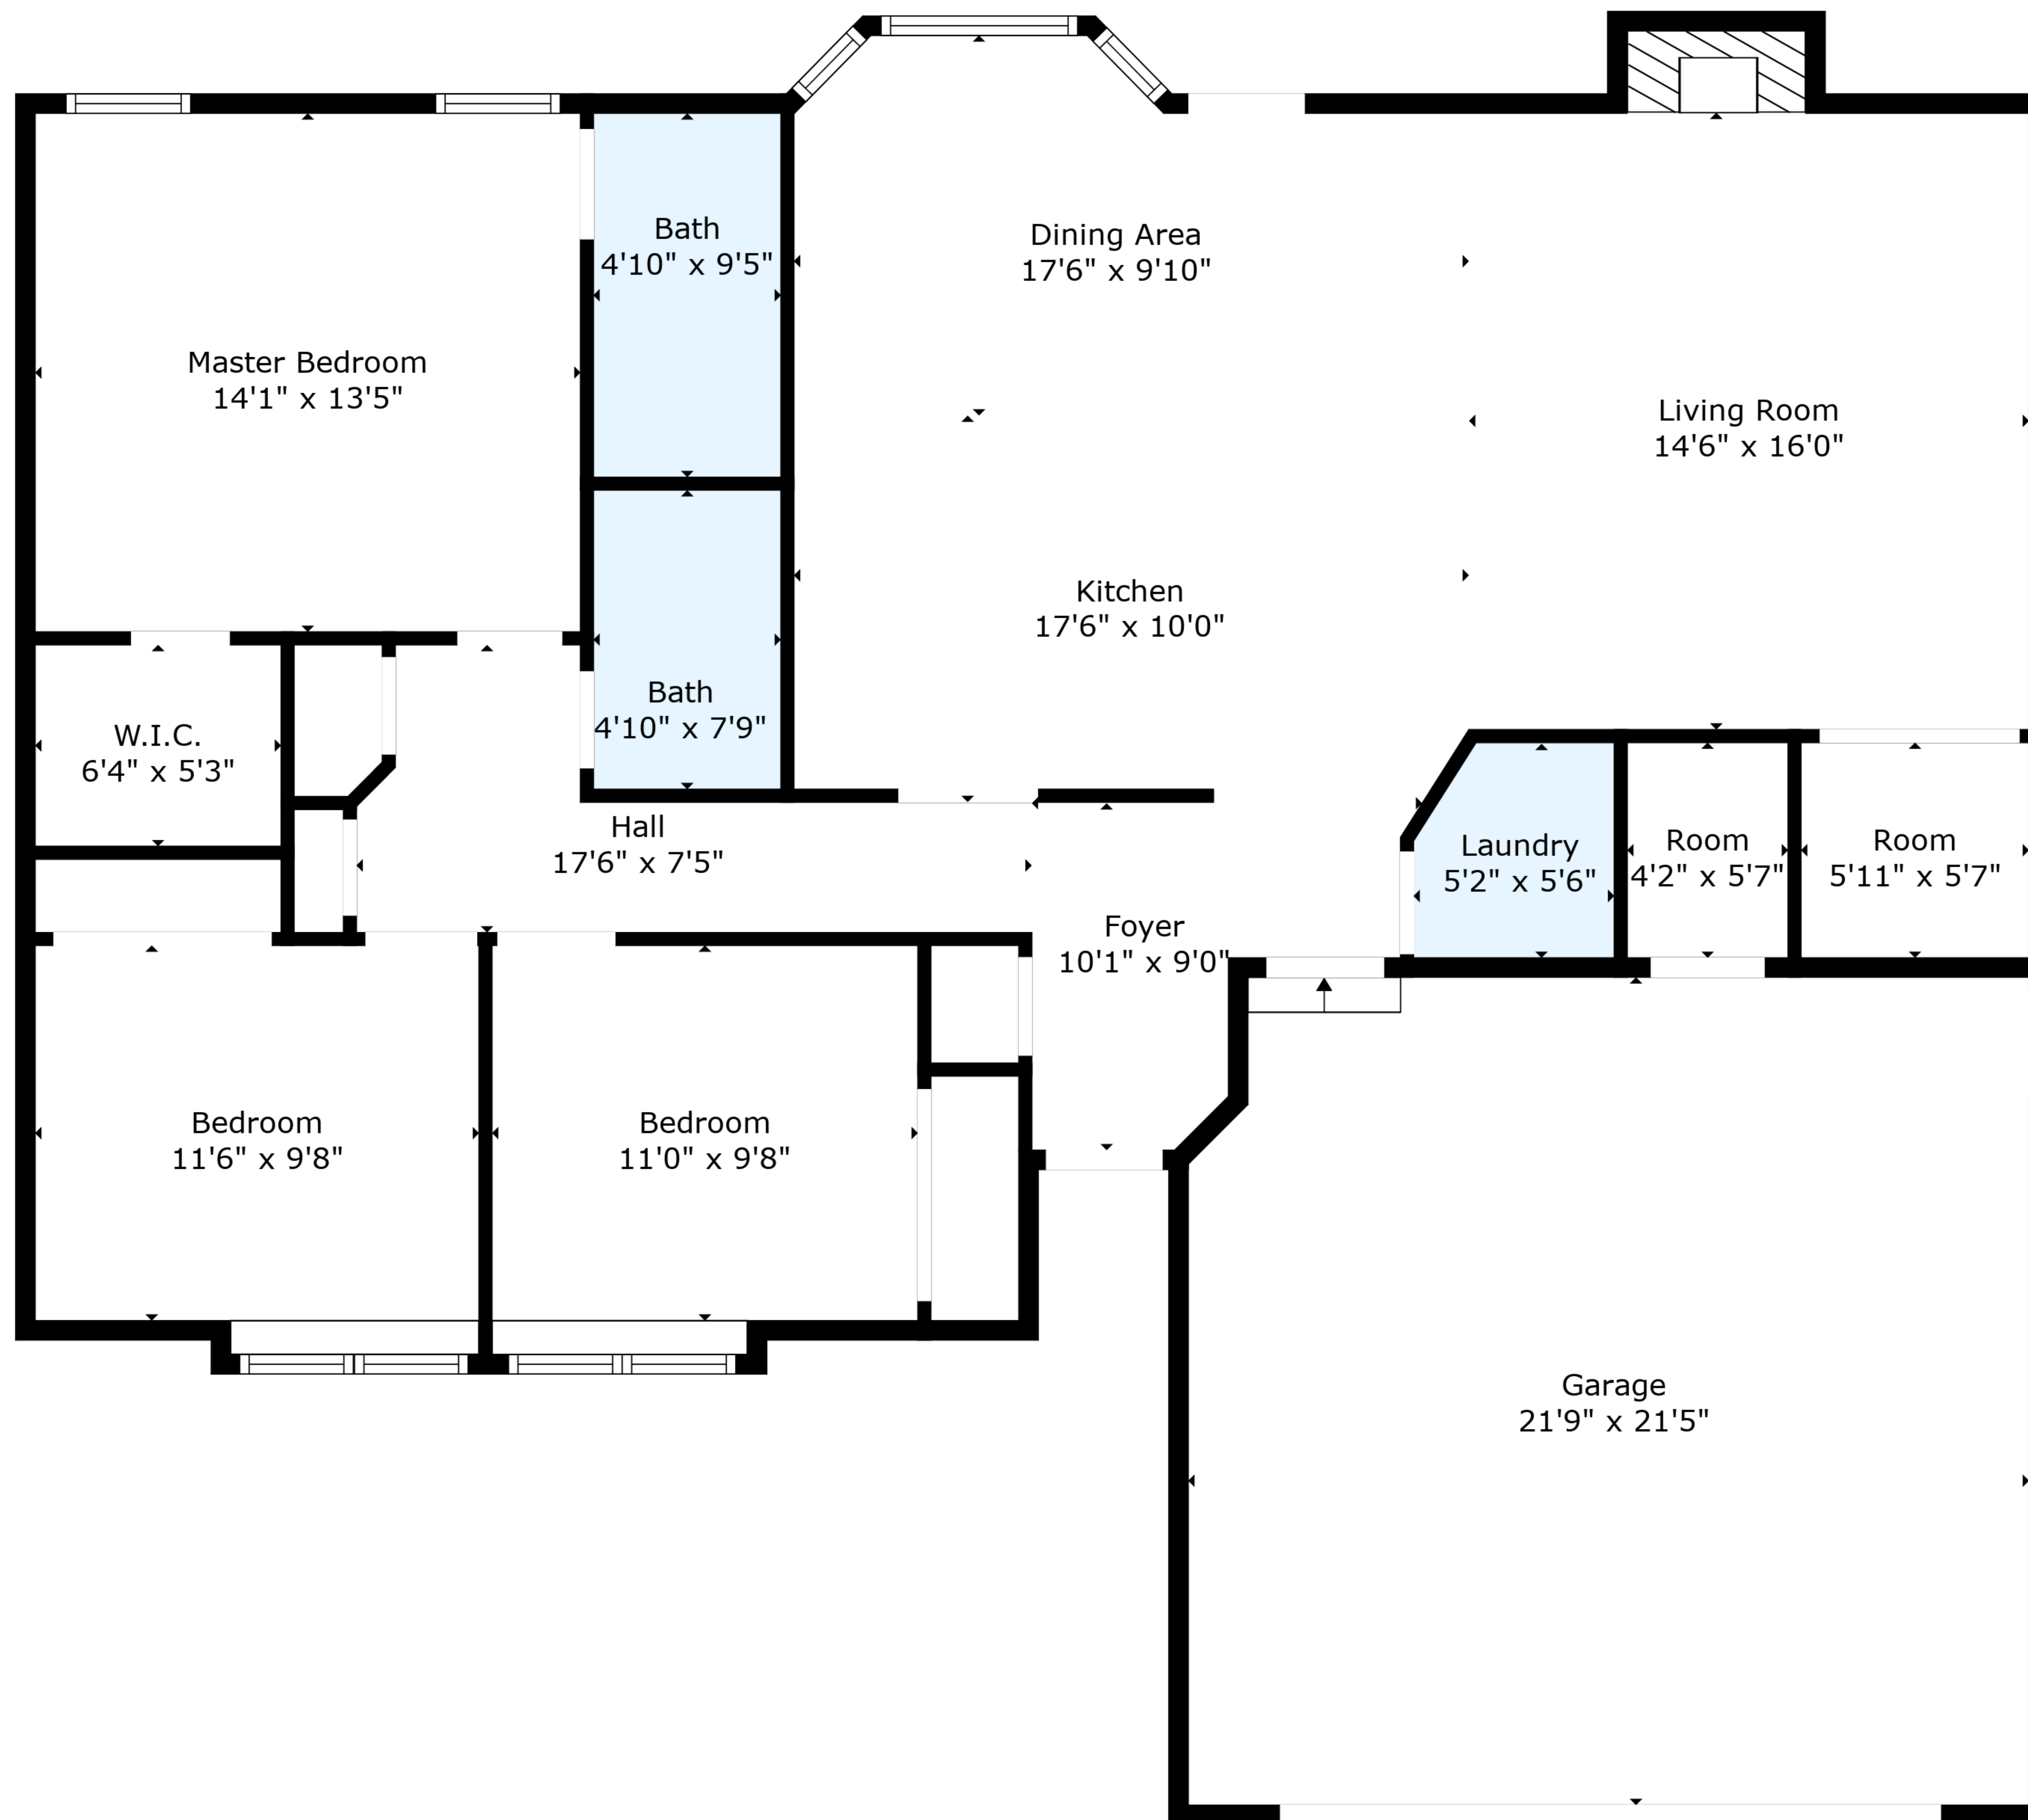

**TOTAL: 1400 sq. ft**  
**FLOOR 1: 1400 sq. ft**  
**EXCLUDED AREAS: GARAGE: 459 sq. ft, ROOM: 23 sq. ft, FIREPLACE: 12 sq. ft**

Measurements Provided Are For Informational Purposes Only And May Not Be Accurate.