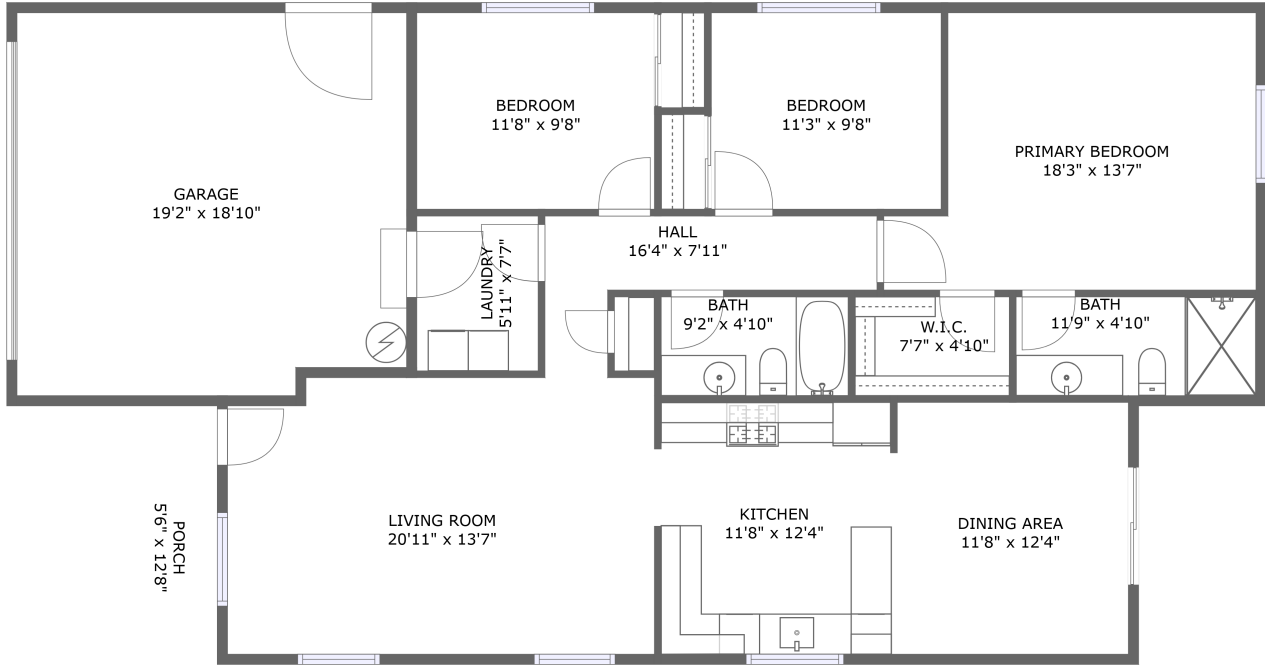

7968 Jacqueline Way, White City, Oregon 97503, United States

FLOOR 1

Property summary

1 Garages

3 Bedrooms

2 Bathrooms

0 Half baths

1 Floors

1,422 Gross living area sqft

1,868 Total sqft