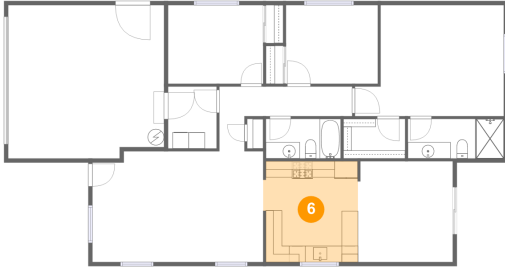

### 5 Floor 1 - Living Room

Dimensions: 20'11" x 13'7"  
Area: 279 sq. ft  
Counted as living area: Yes

Heated: Yes  
Finished: Yes  
Enclosed: Yes  
Contiguous: Yes  
Permitted: Yes  
Wet space: No  
Addition: No  
Conversion: No

**7968 Jacqueline Way, White City, Oregon 97503,  
United States**

**6 Floor 1 - Kitchen**

**Dimensions:** 11'8" x 12'4"  
**Area:** 141 sq. ft  
**Counted as living area:** Yes

**Heated:** Yes  
**Finished:** Yes  
**Enclosed:** Yes  
**Contiguous:** Yes  
**Permitted:** Yes  
**Wet space:** No  
**Addition:** No  
**Conversion:** No