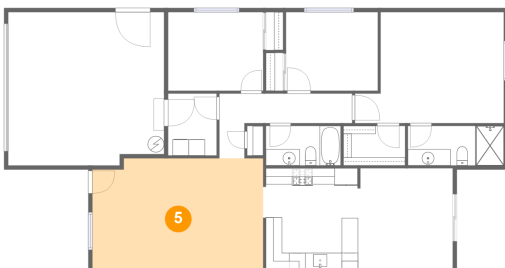

5 Floor 1 - Living Room

Dimensions: 20'11" x 13'7"
Area: 279 sq. ft
Counted as living area: Yes

Heated: Yes
Finished: Yes
Enclosed: Yes
Contiguous: Yes
Permitted: Yes
Wet space: No
Addition: No
Conversion: No