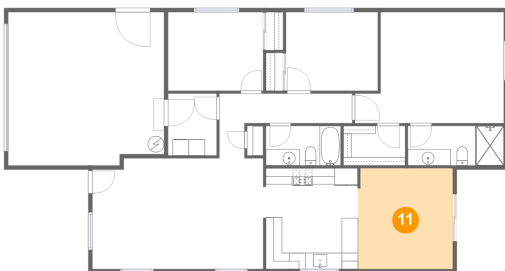

11 Floor 1 - Dining Area

Dimensions: 11'8" x 12'4"
Area: 143 sq. ft
Counted as living area: Yes

Heated: Yes
Finished: Yes
Enclosed: Yes
Contiguous: Yes
Permitted: Yes
Wet space: No
Addition: No
Conversion: No