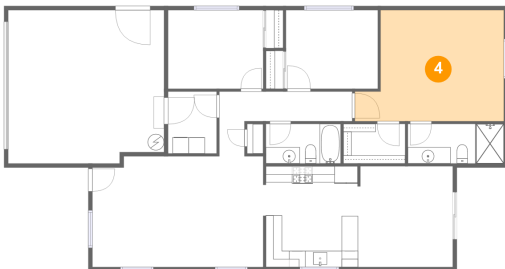

4 Floor 1 - Primary Bedroom

Dimensions: 18'3" x 13'7"
Area: 217 sq. ft
Counted as living area: Yes

Heated: Yes
Finished: Yes
Enclosed: Yes
Contiguous: Yes
Permitted: Yes
Wet space: No
Addition: No
Conversion: No