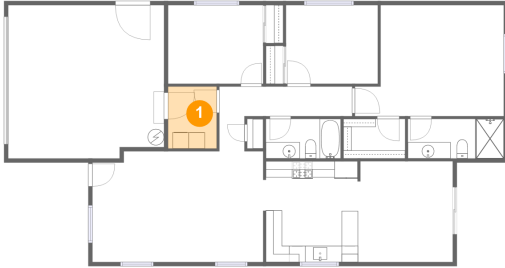

7968 Jacqueline Way, White City, Oregon 97503, United States

1 Floor 1 - Laundry

Dimensions: 5'11" x 7'7"
Area: 45 sq. ft
Counted as living area: Yes

Heated: Yes
Finished: Yes
Enclosed: Yes
Contiguous: Yes
Permitted: Yes
Wet space: No
Addition: No
Conversion: No