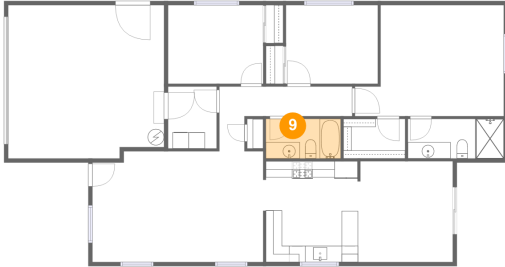

7968 Jacqueline Way, White City, Oregon 97503, United States

9 Floor 1 - Bath

Dimensions: 9'2" x 4'10"
Area: 45 sq. ft
Counted as living area: Yes

Heated: Yes
Finished: Yes
Enclosed: Yes
Contiguous: Yes
Permitted: Yes
Wet space: Yes
Addition: No
Conversion: No