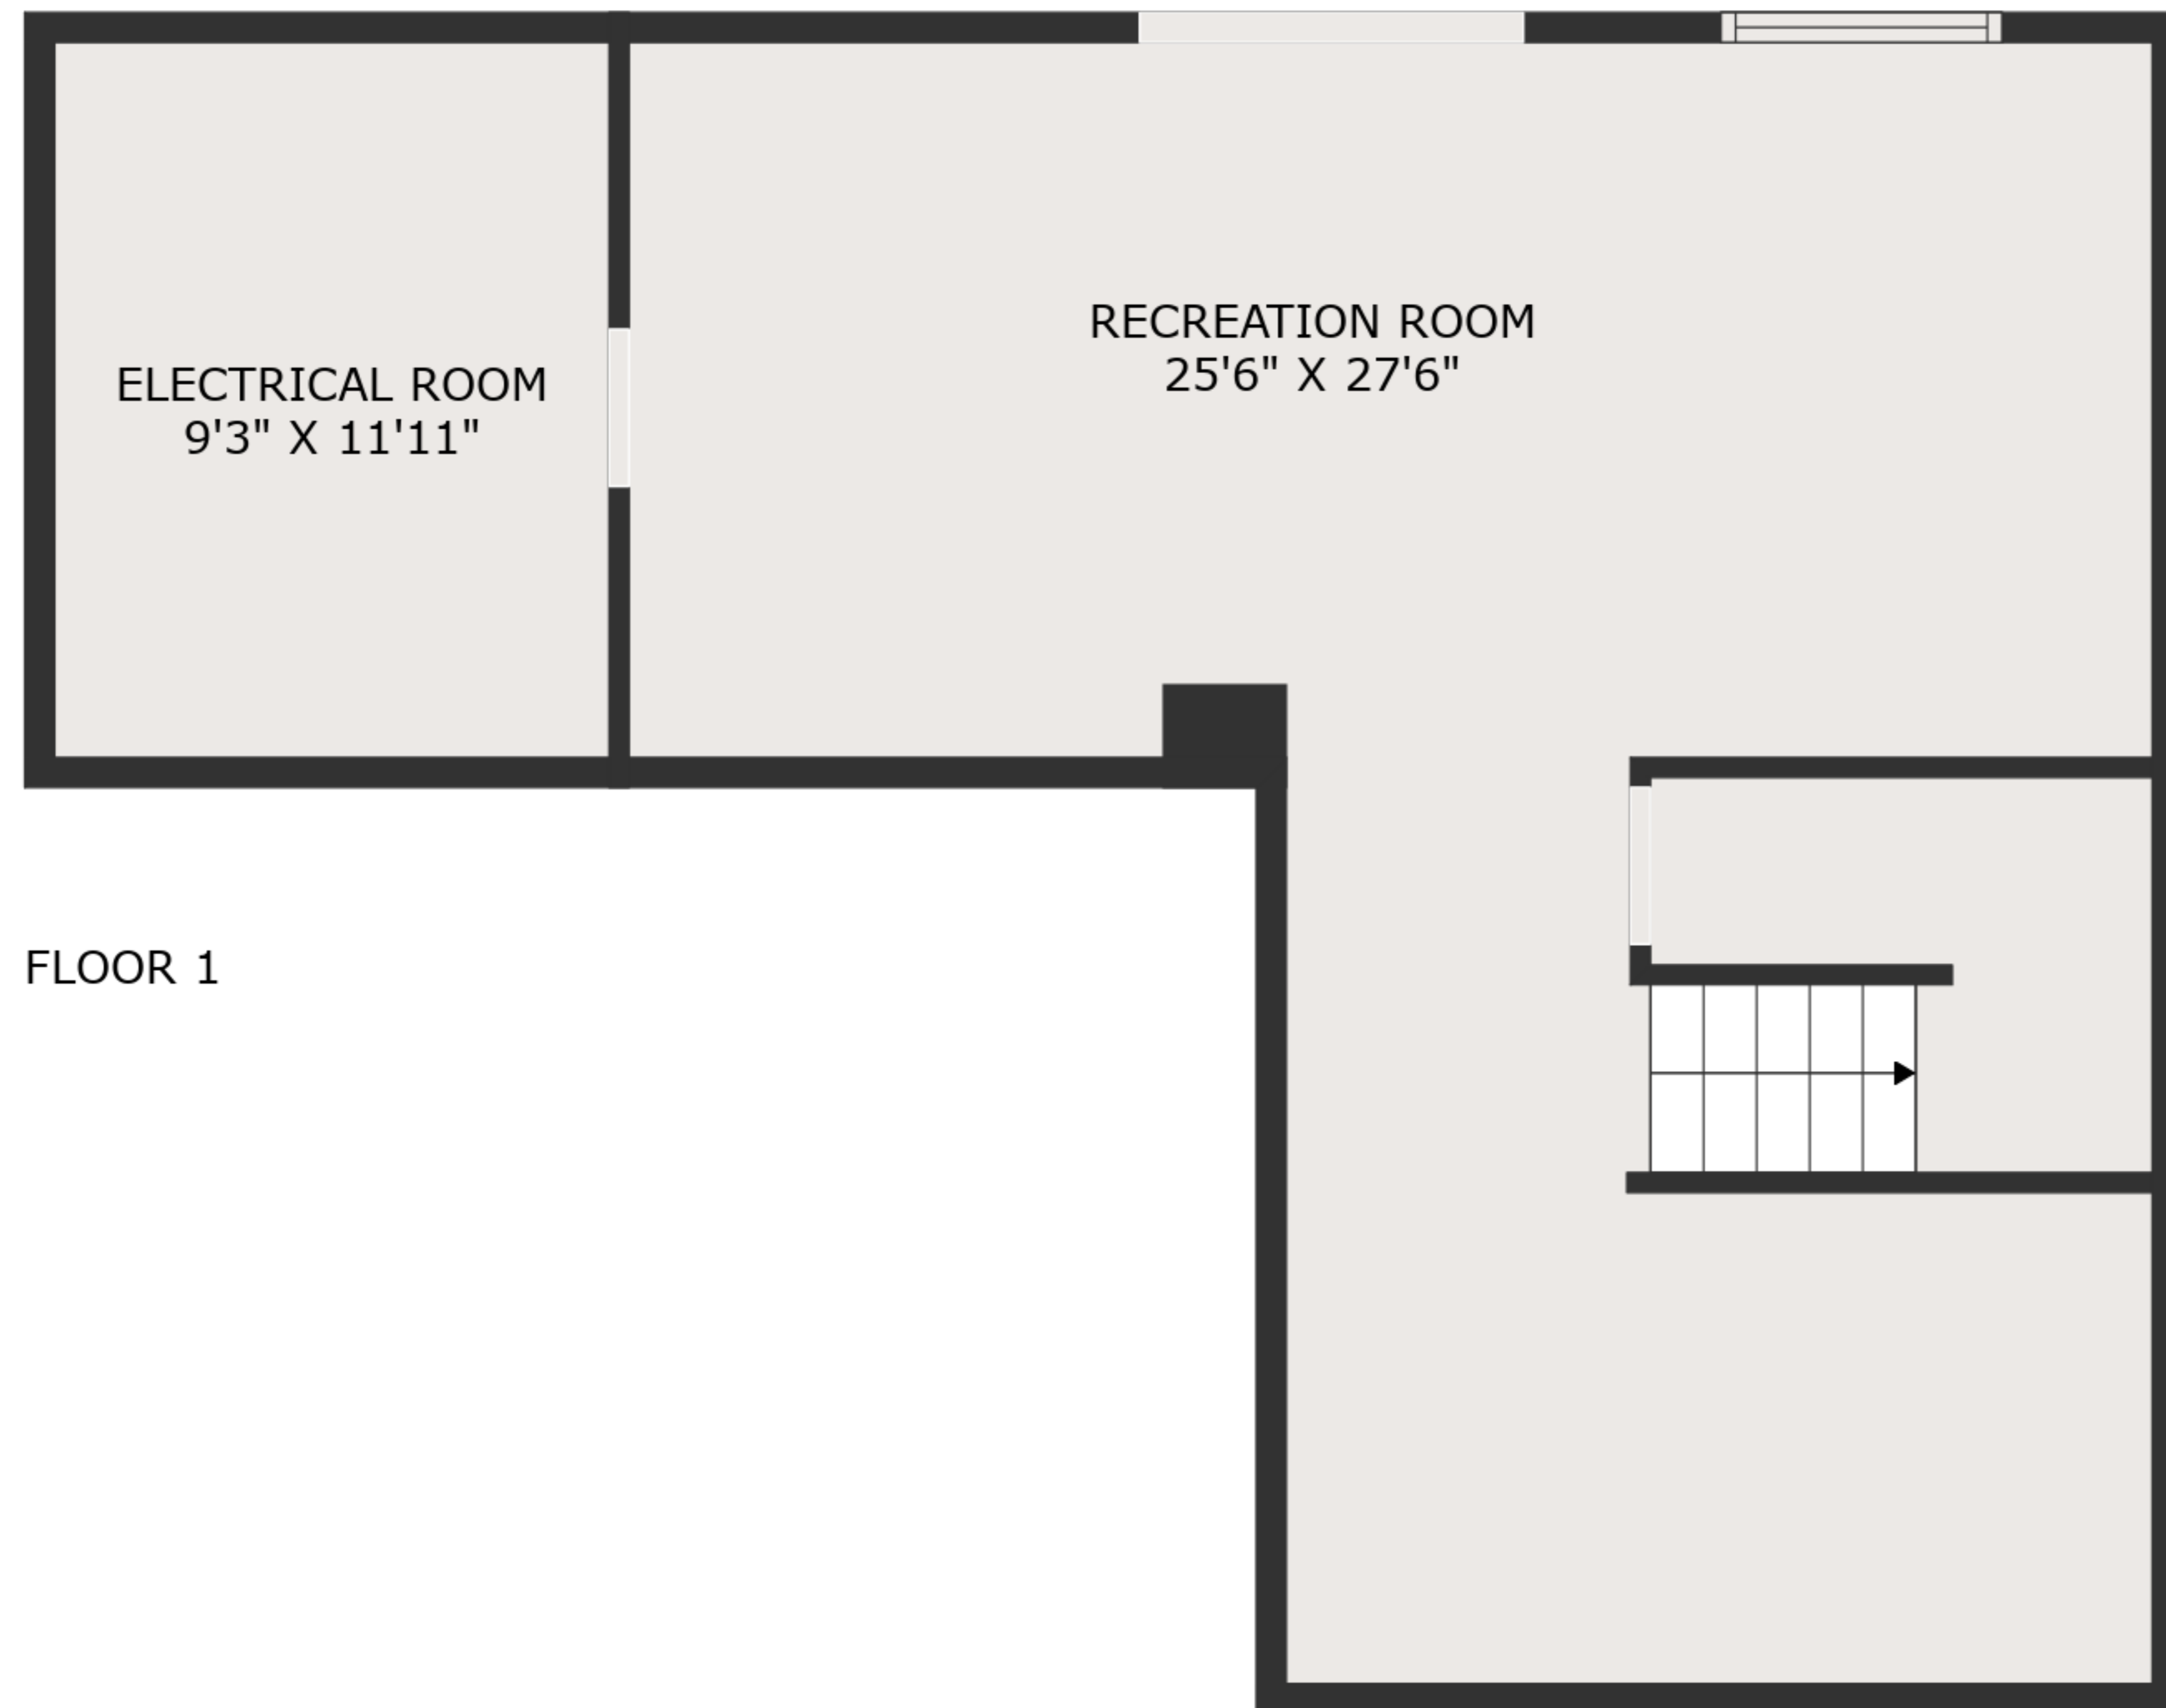

TOTAL: 2120 sq. ft

BELOW GROUND: 535 sq. ft, FLOOR 2: 701 sq. ft, FLOOR 3: 884 sq. ft

EXCLUDED AREAS: ELECTRICAL ROOM: 111 sq. ft, GARAGE: 384 sq. ft, FIREPLACE: 6 sq. ft

MEASUREMENTS ARE DEEMED HIGHLY RELIABLE BUT NOT GUARANTEED.

FLOOR 2

FLOOR 1

FLOOR 3

TOTAL: 2120 sq. ft
 BELOW GROUND: 535 sq. ft, FLOOR 2: 701 sq. ft, FLOOR 3: 884 sq. ft
 EXCLUDED AREAS: ELECTRICAL ROOM: 111 sq. ft, GARAGE: 384 sq. ft, FIREPLACE: 6 sq. ft

MEASUREMENTS ARE DEEMED HIGHLY RELIABLE BUT NOT GUARANTEED.