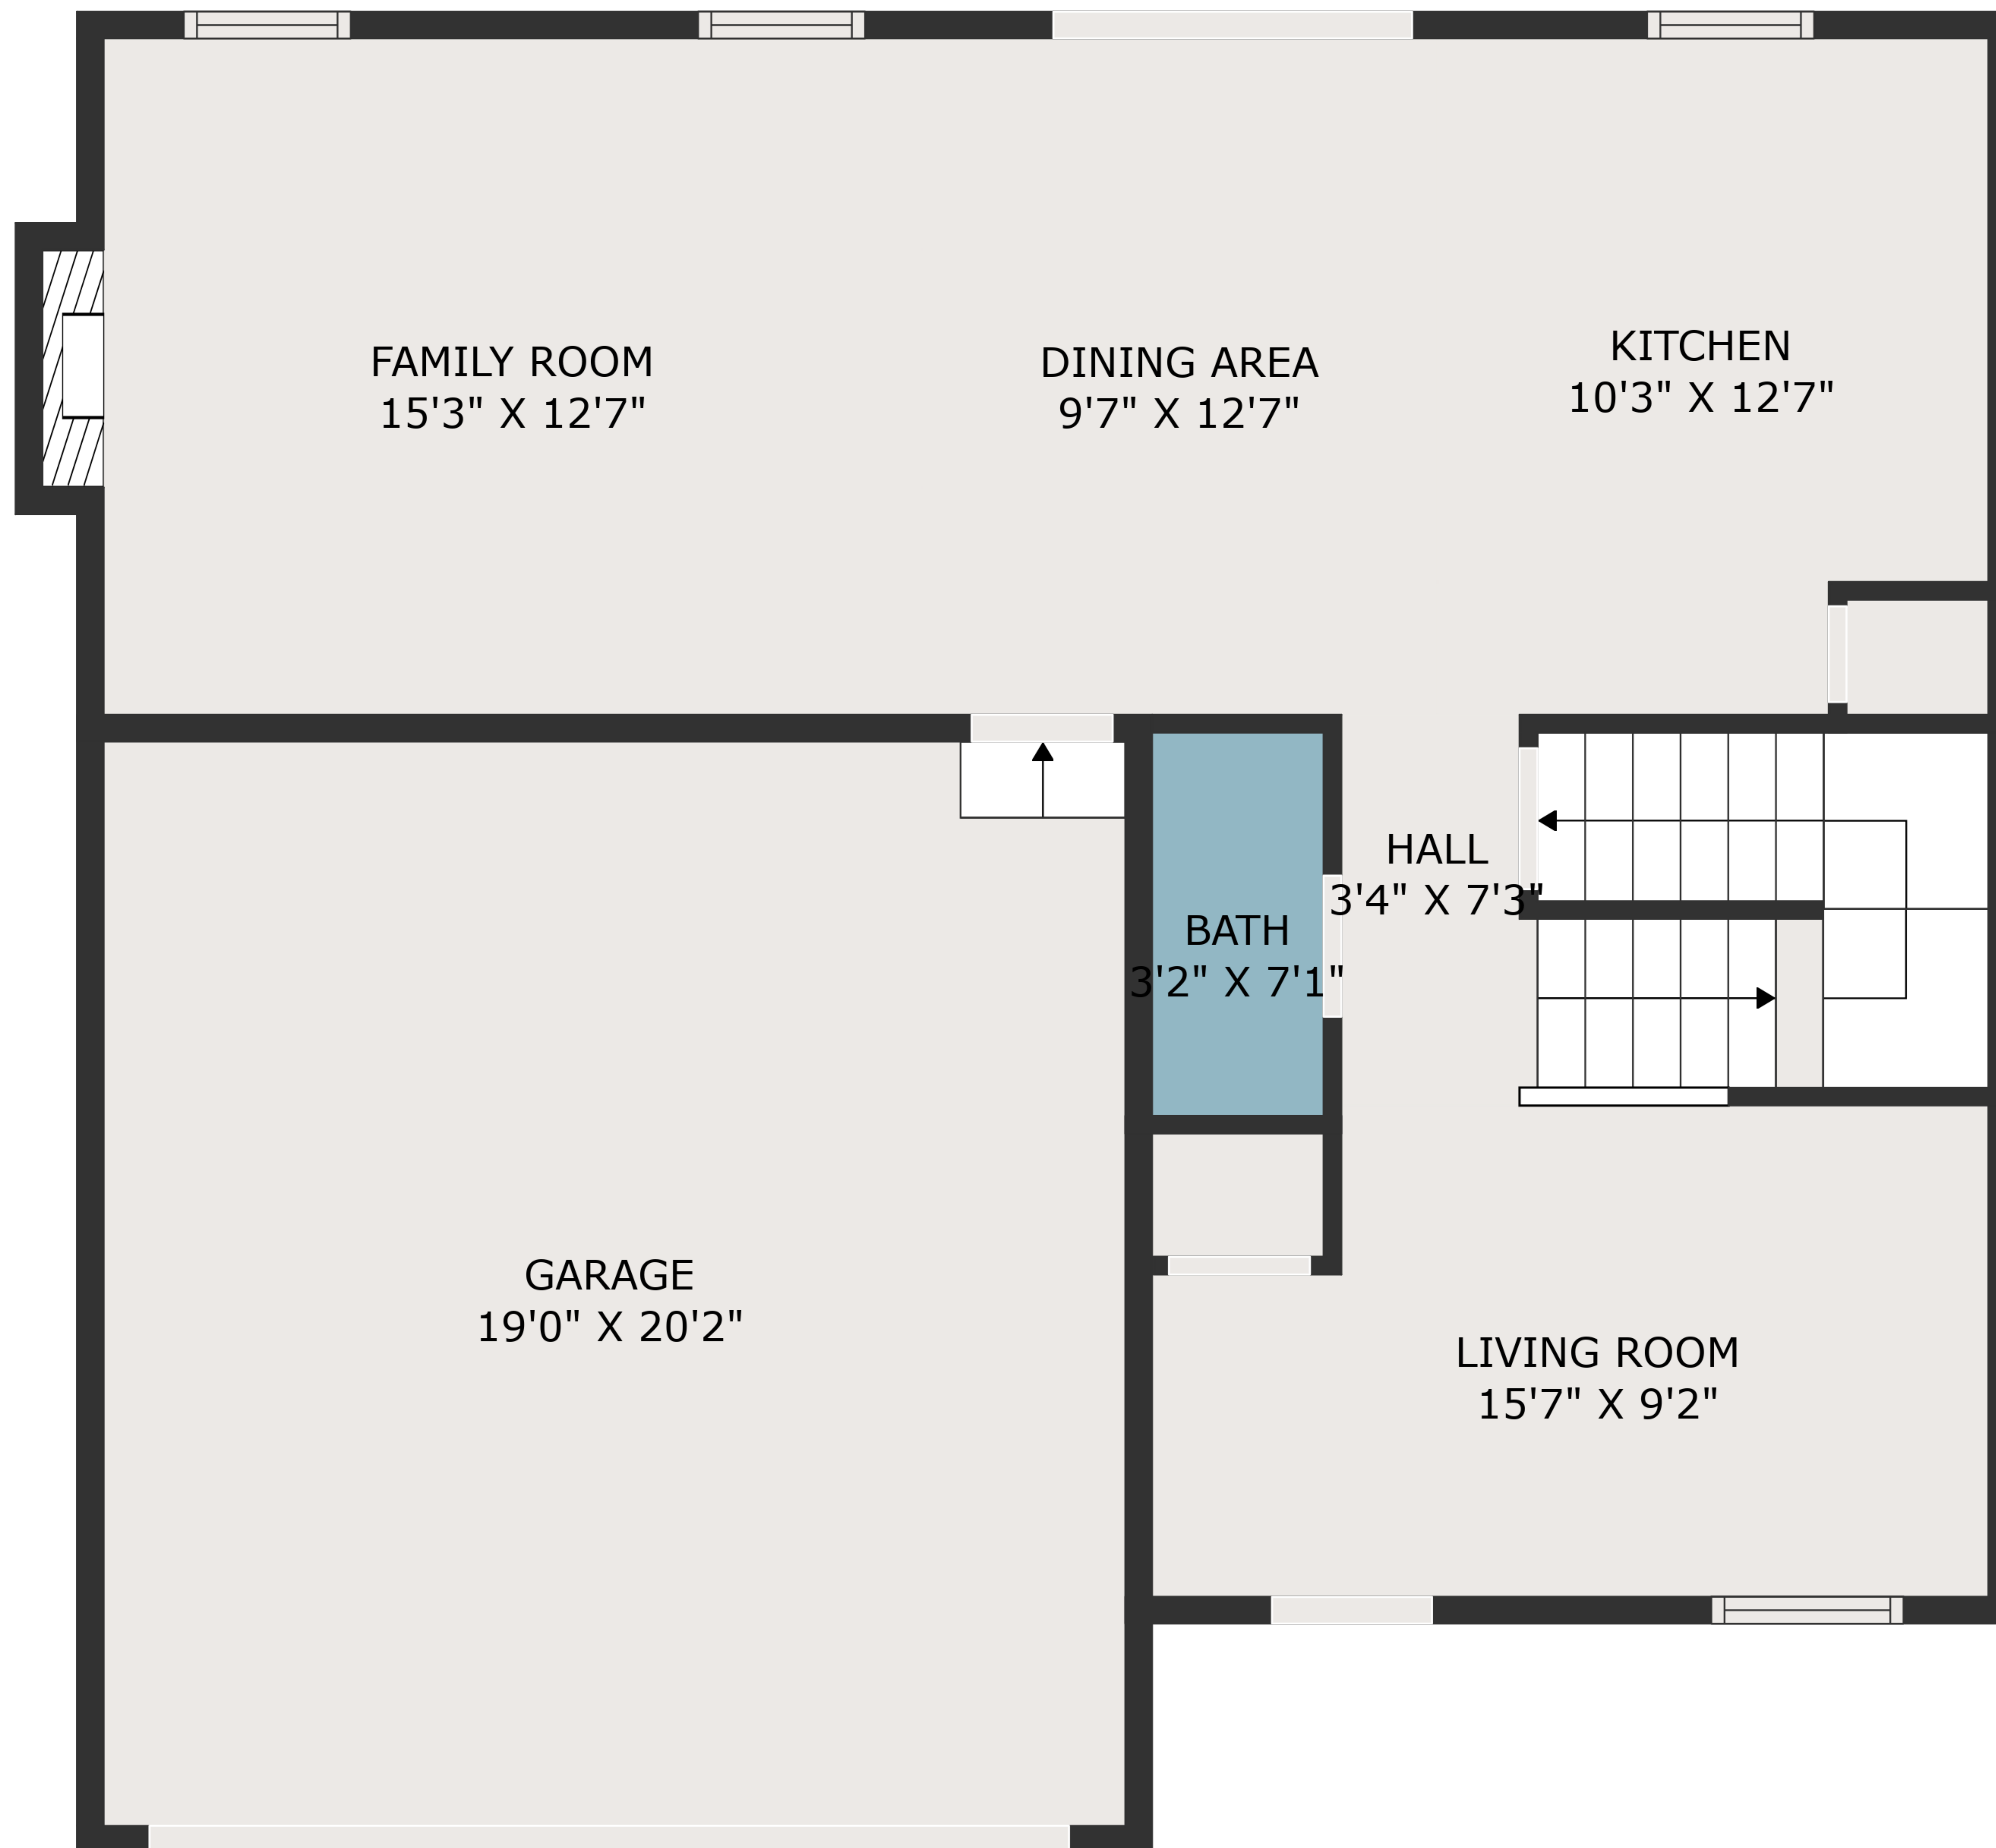

TOTAL: 2120 sq. ft

BELOW GROUND: 535 sq. ft, FLOOR 2: 701 sq. ft, FLOOR 3: 884 sq. ft

EXCLUDED AREAS: ELECTRICAL ROOM: 111 sq. ft, GARAGE: 384 sq. ft, FIREPLACE: 6 sq. ft

MEASUREMENTS ARE DEEMED HIGHLY RELIABLE BUT NOT GUARANTEED.

FLOOR 2

FLOOR 1

FLOOR 3

TOTAL: 2120 sq. ft
 BELOW GROUND: 535 sq. ft, FLOOR 2: 701 sq. ft, FLOOR 3: 884 sq. ft
 EXCLUDED AREAS: ELECTRICAL ROOM: 111 sq. ft, GARAGE: 384 sq. ft, FIREPLACE: 6 sq. ft

MEASUREMENTS ARE DEEMED HIGHLY RELIABLE BUT NOT GUARANTEED.