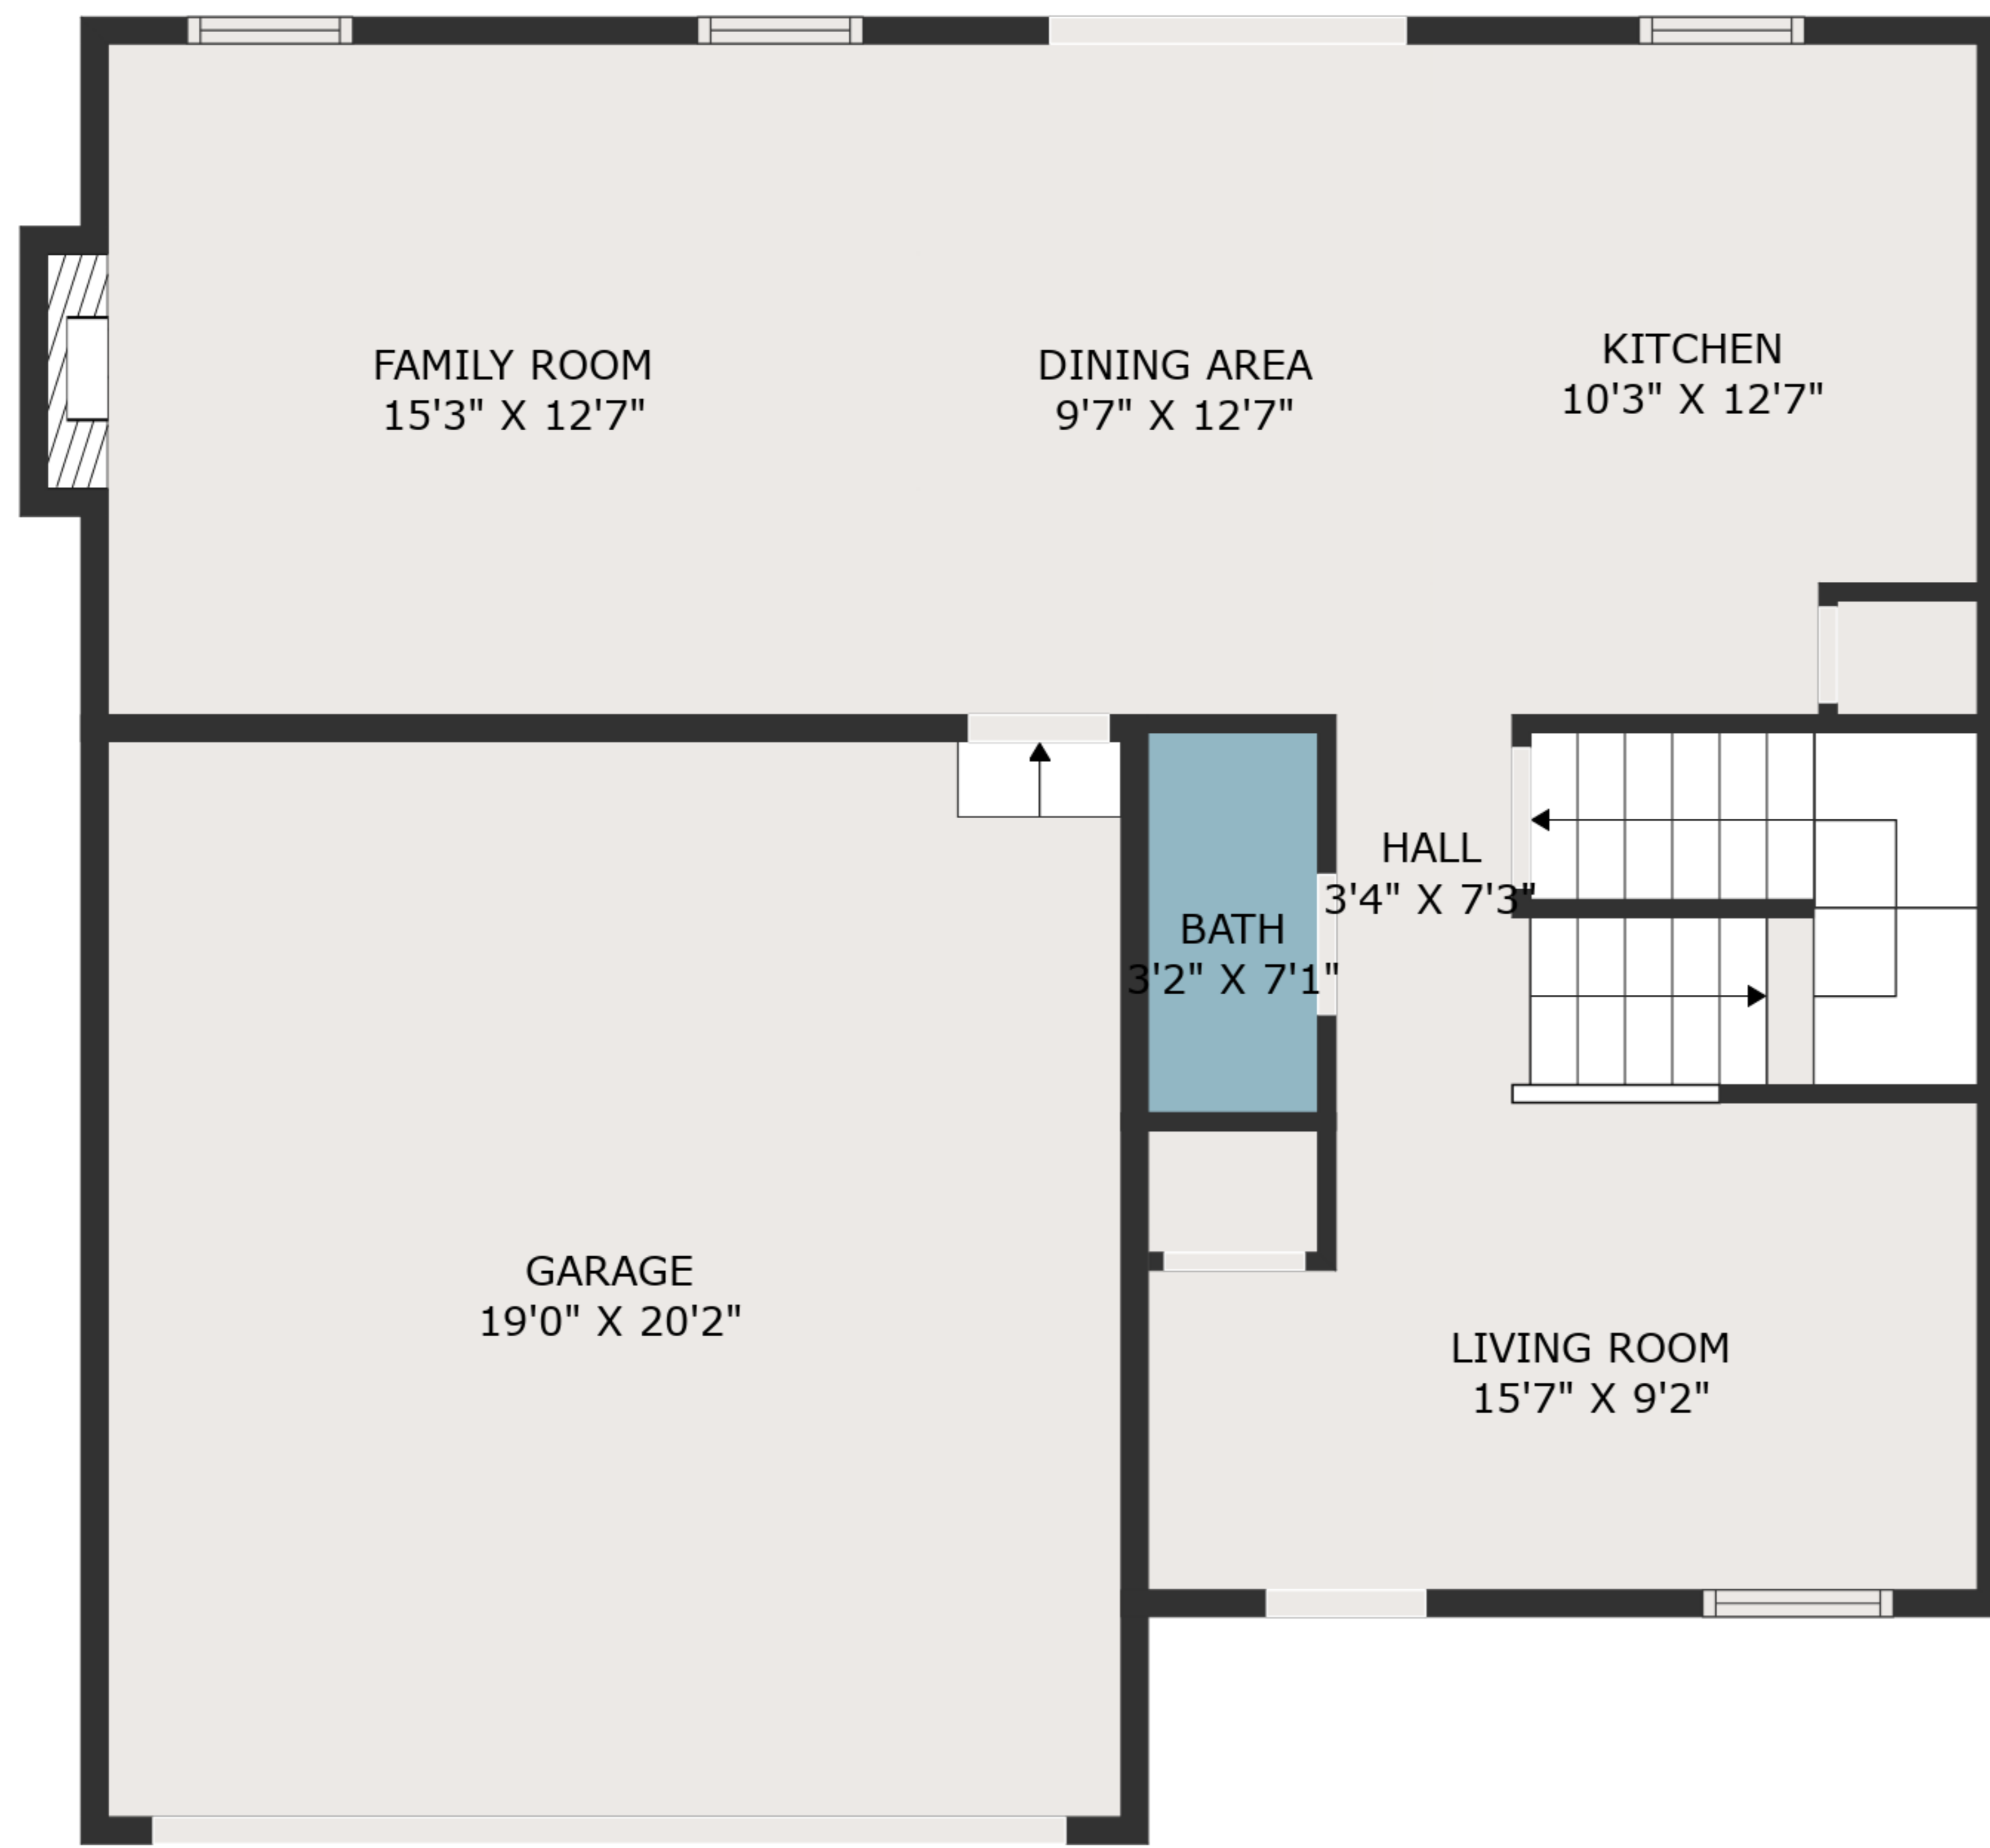

TOTAL: 2120 sq. ft

BELOW GROUND: 535 sq. ft, FLOOR 2: 701 sq. ft, FLOOR 3: 884 sq. ft

EXCLUDED AREAS: ELECTRICAL ROOM: 111 sq. ft, GARAGE: 384 sq. ft, FIREPLACE: 6 sq. ft

MEASUREMENTS ARE DEEMED HIGHLY RELIABLE BUT NOT GUARANTEED.

FLOOR 2

FLOOR 1

FLOOR 3

TOTAL: 2120 sq. ft
 BELOW GROUND: 535 sq. ft, FLOOR 2: 701 sq. ft, FLOOR 3: 884 sq. ft
 EXCLUDED AREAS: ELECTRICAL ROOM: 111 sq. ft, GARAGE: 384 sq. ft, FIREPLACE: 6 sq. ft

MEASUREMENTS ARE DEEMED HIGHLY RELIABLE BUT NOT GUARANTEED.