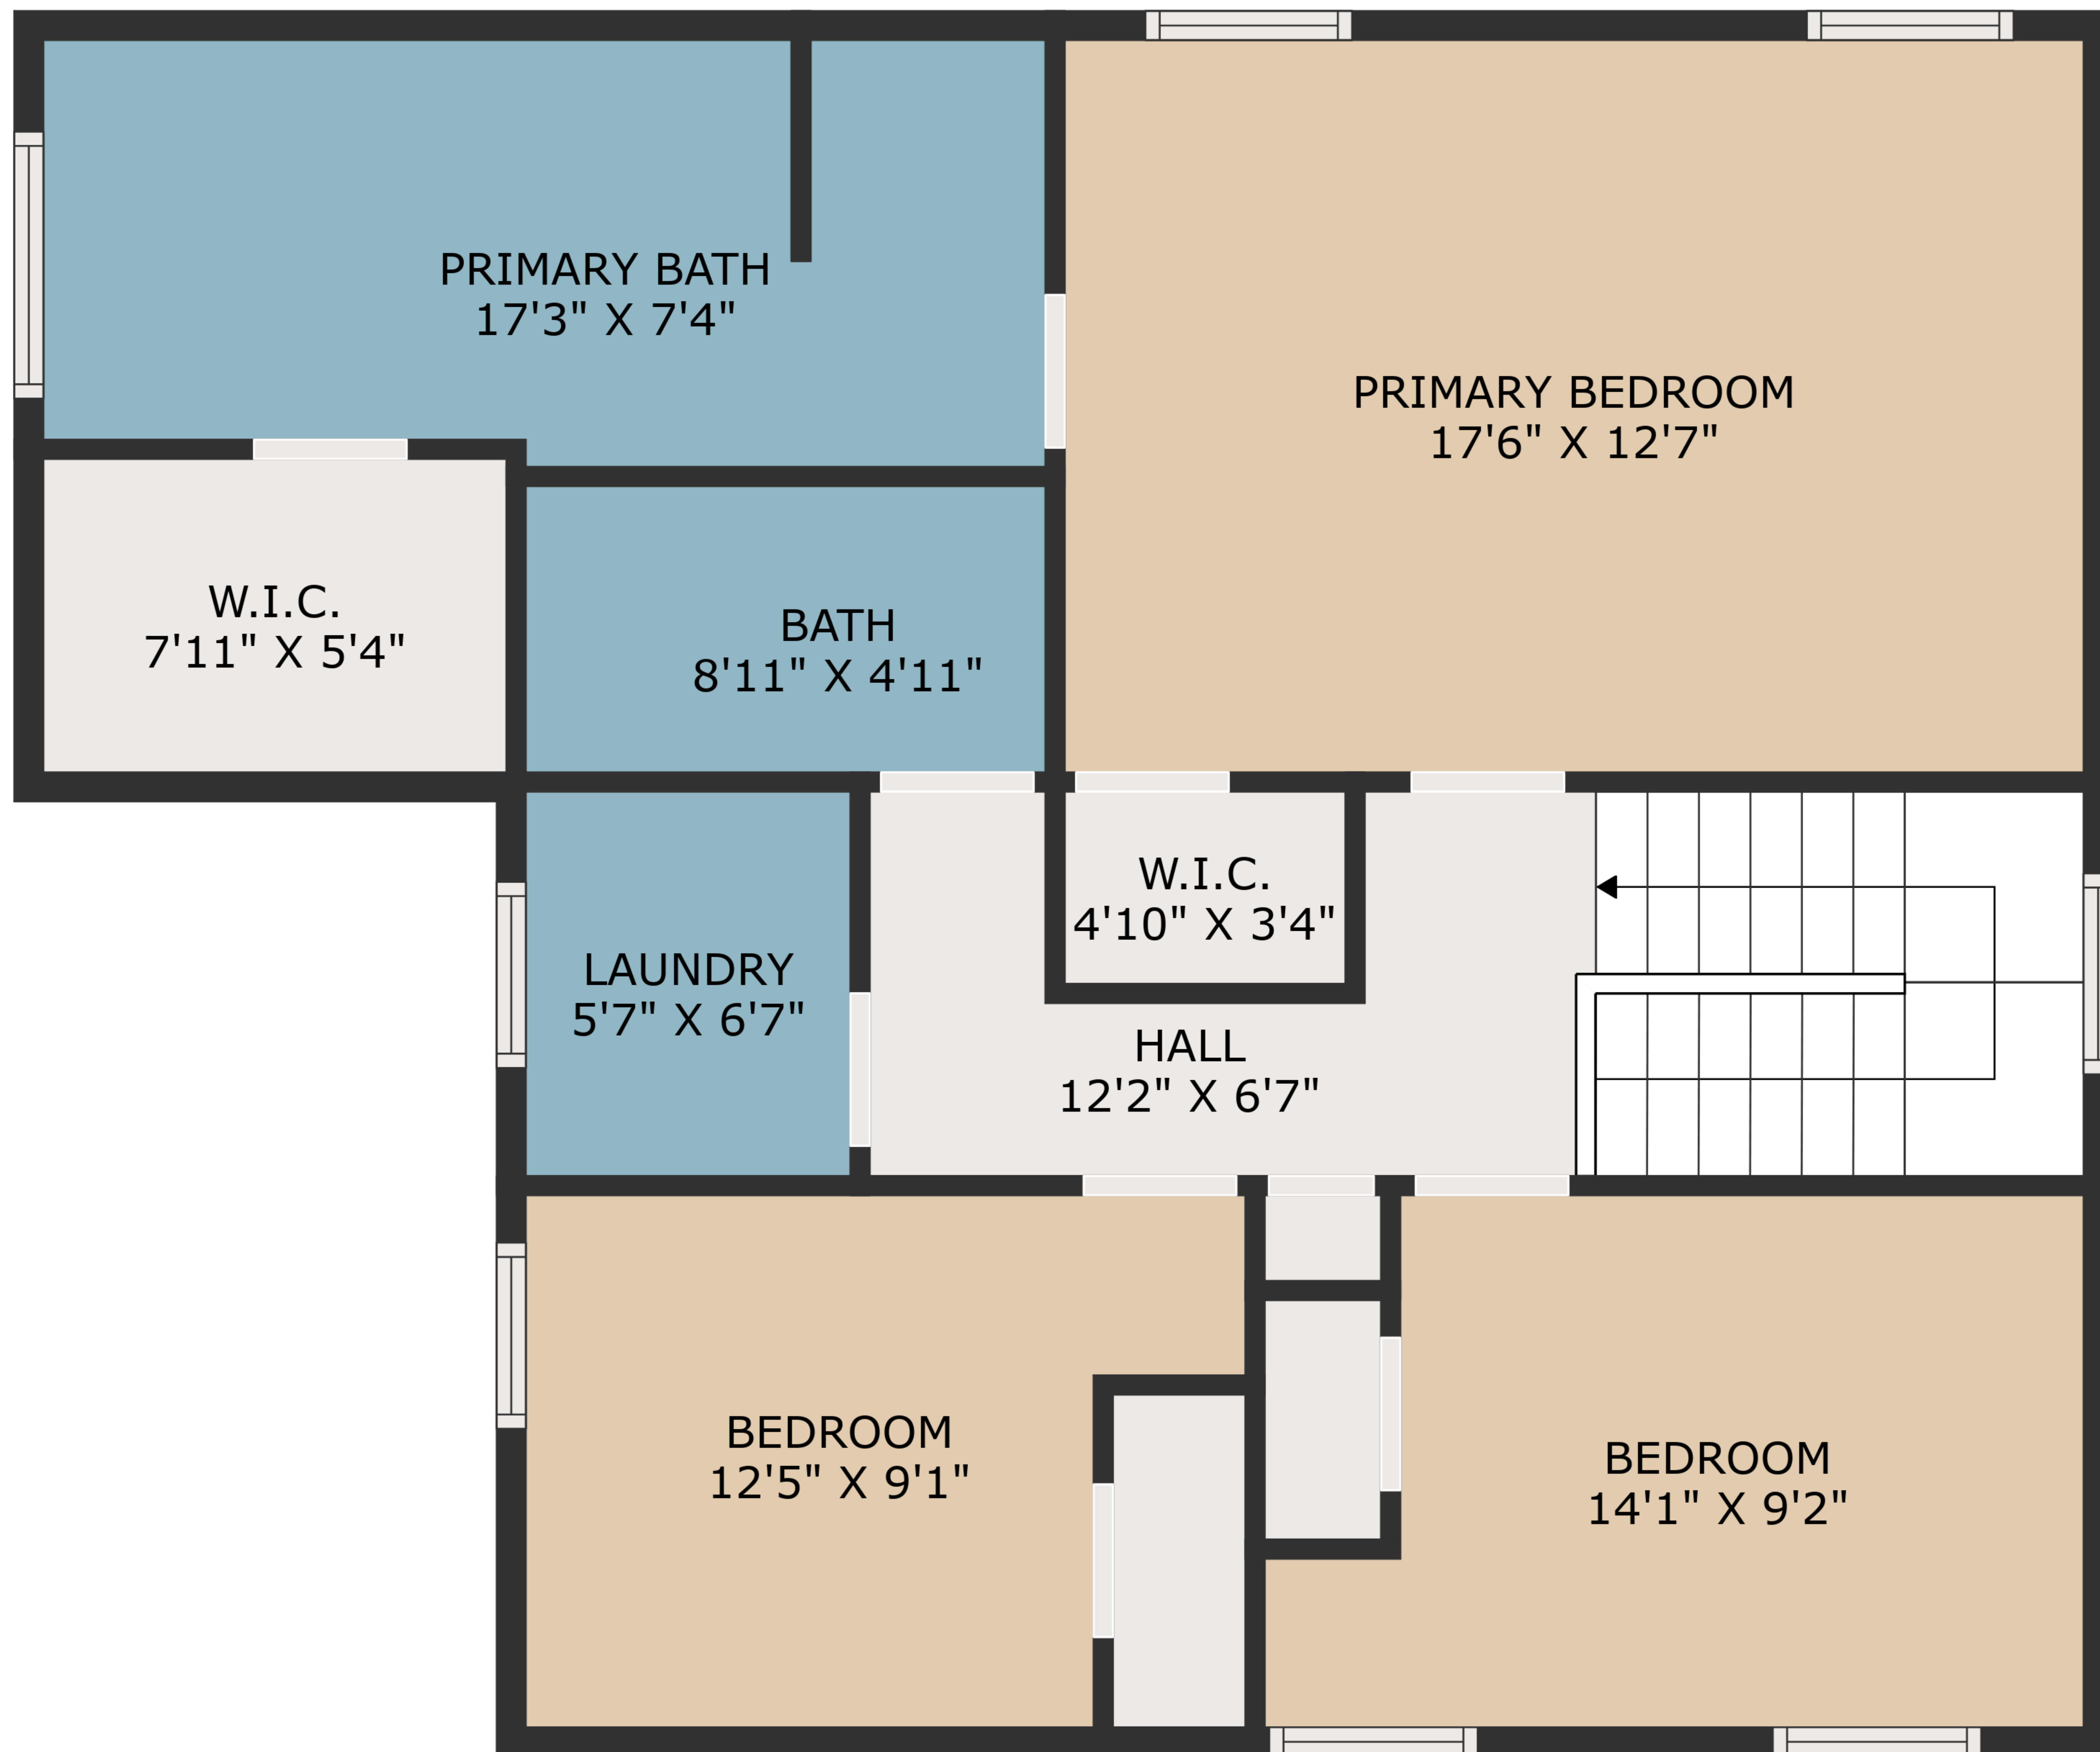

TOTAL: 2120 sq. ft

BELOW GROUND: 535 sq. ft, FLOOR 2: 701 sq. ft, FLOOR 3: 884 sq. ft

EXCLUDED AREAS: ELECTRICAL ROOM: 111 sq. ft, GARAGE: 384 sq. ft, FIREPLACE: 6 sq. ft

MEASUREMENTS ARE DEEMED HIGHLY RELIABLE BUT NOT GUARANTEED.

FLOOR 2

FLOOR 1

FLOOR 3

TOTAL: 2120 sq. ft
 BELOW GROUND: 535 sq. ft, FLOOR 2: 701 sq. ft, FLOOR 3: 884 sq. ft
 EXCLUDED AREAS: ELECTRICAL ROOM: 111 sq. ft, GARAGE: 384 sq. ft, FIREPLACE: 6 sq. ft

MEASUREMENTS ARE DEEMED HIGHLY RELIABLE BUT NOT GUARANTEED.