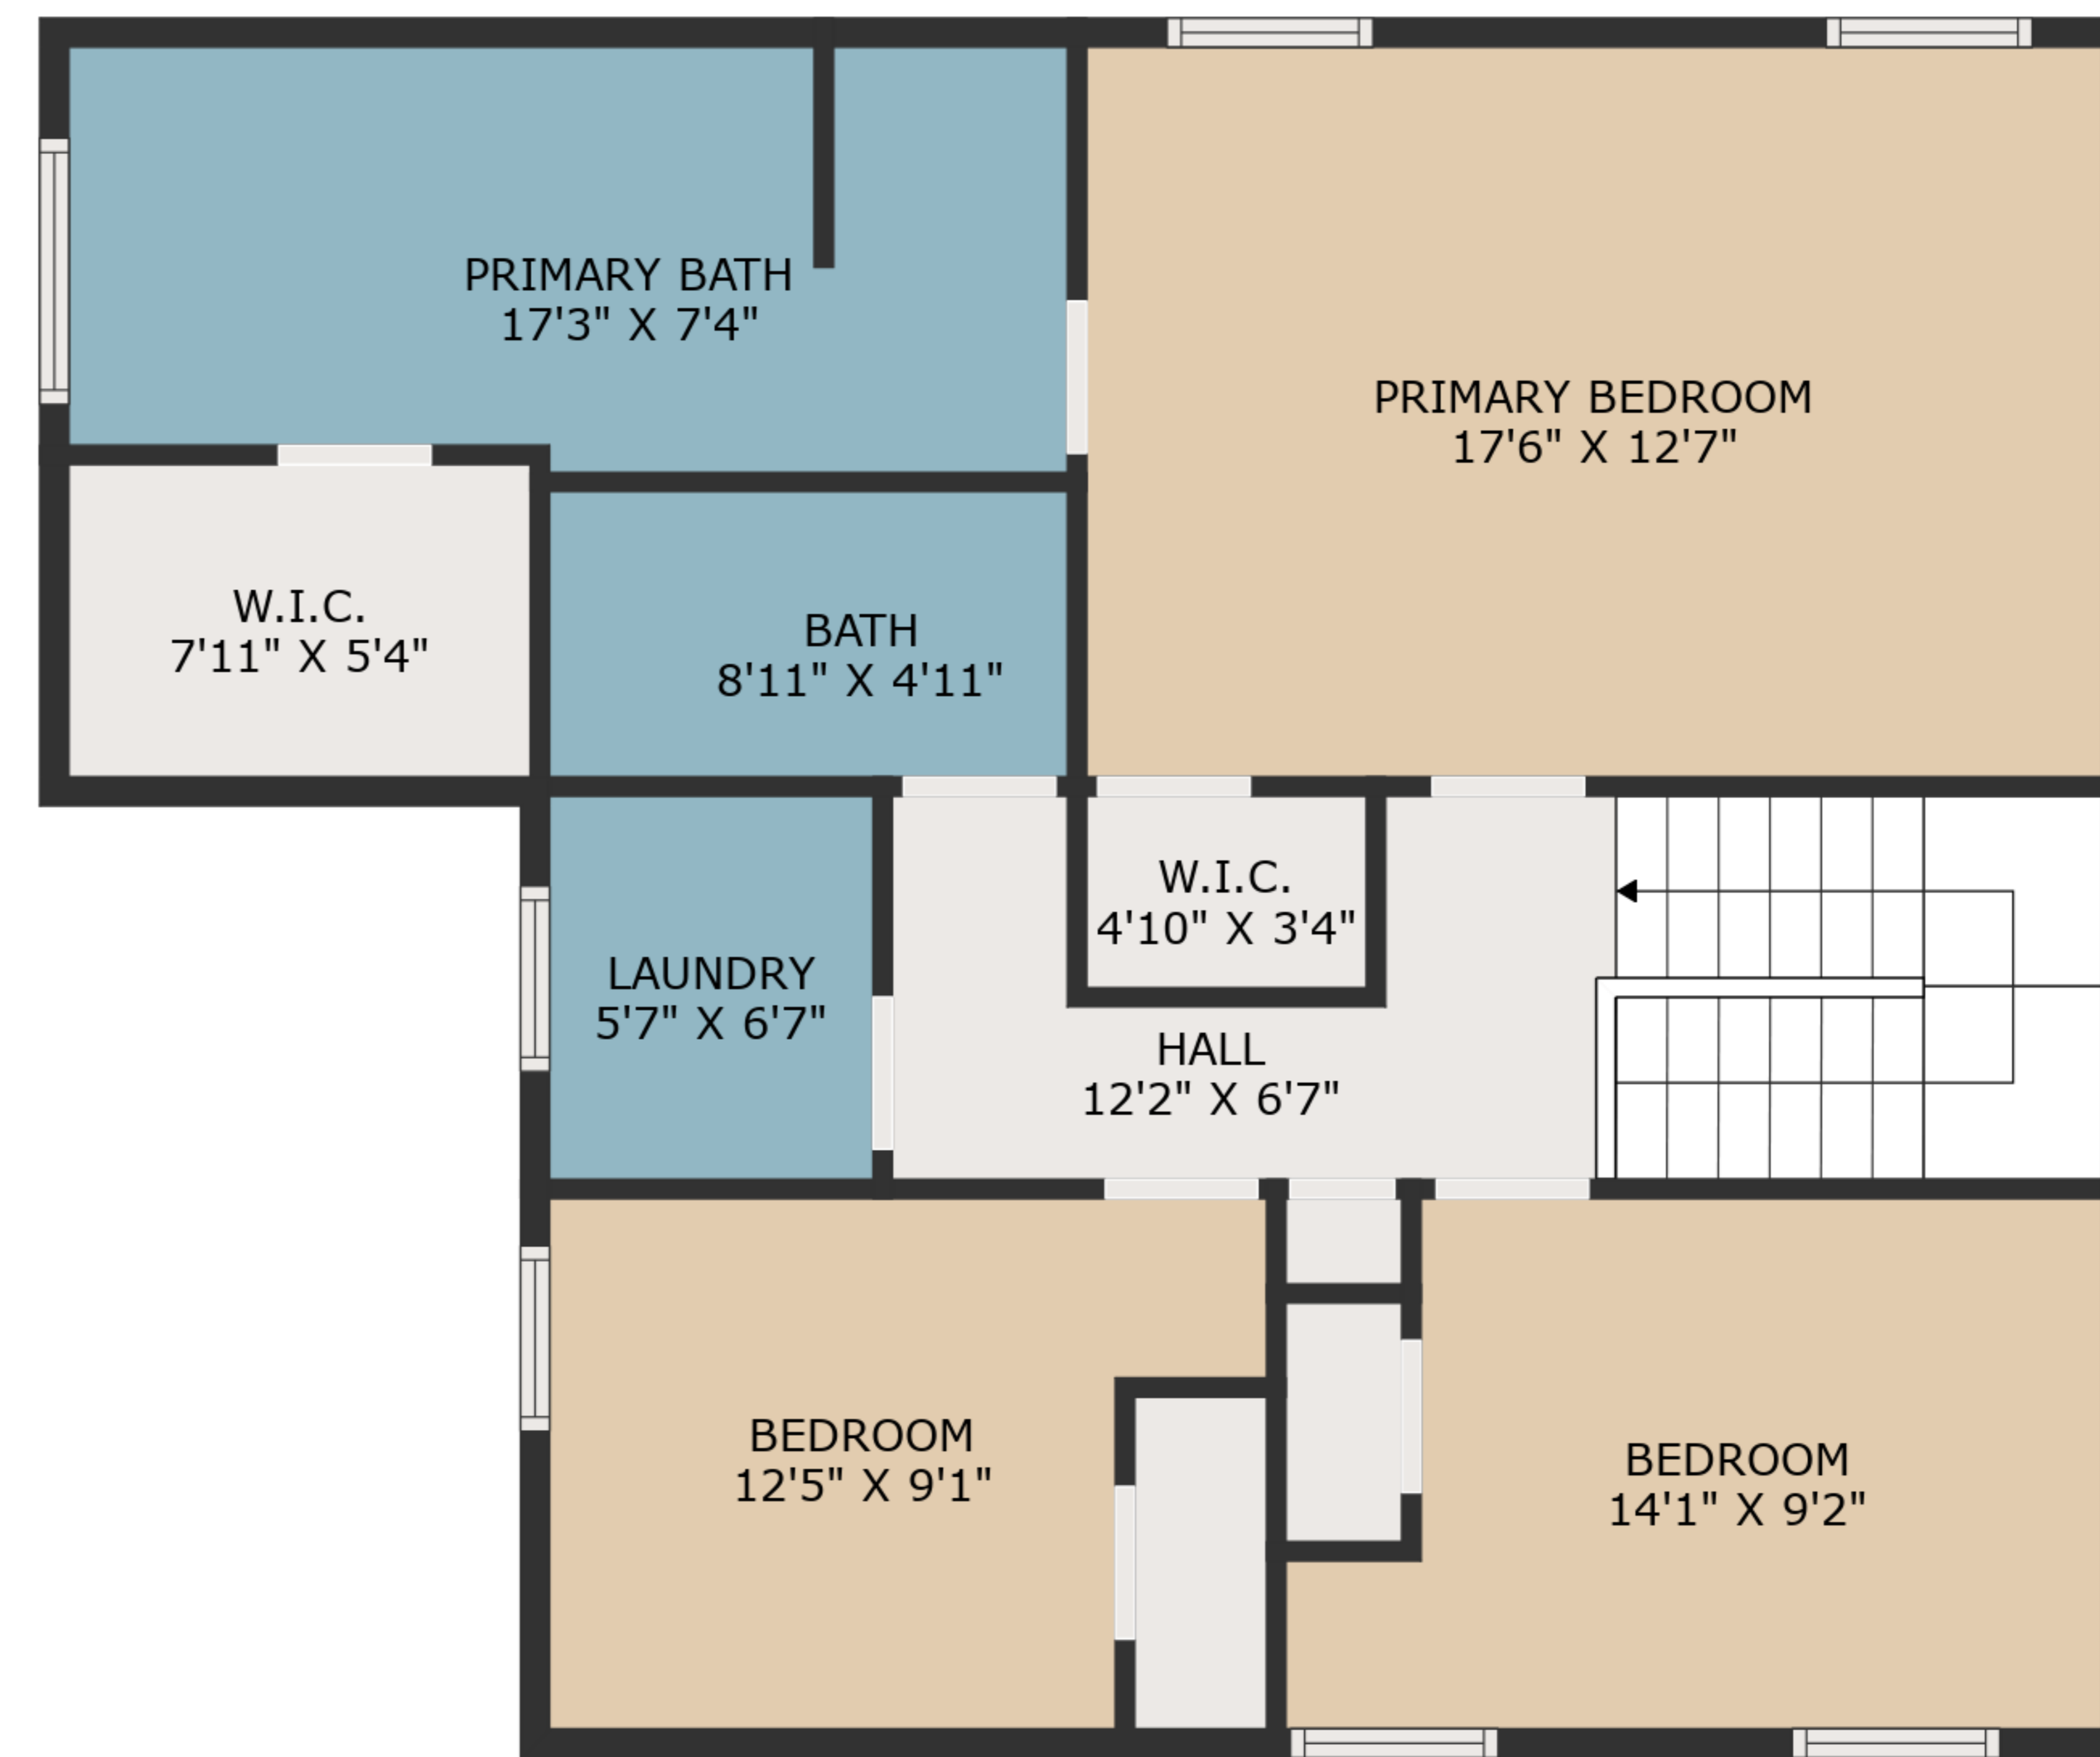

TOTAL: 2120 sq. ft

BELOW GROUND: 535 sq. ft, FLOOR 2: 701 sq. ft, FLOOR 3: 884 sq. ft

EXCLUDED AREAS: ELECTRICAL ROOM: 111 sq. ft, GARAGE: 384 sq. ft, FIREPLACE: 6 sq. ft

MEASUREMENTS ARE DEEMED HIGHLY RELIABLE BUT NOT GUARANTEED.

FLOOR 2

FLOOR 1

FLOOR 3

TOTAL: 2120 sq. ft
 BELOW GROUND: 535 sq. ft, FLOOR 2: 701 sq. ft, FLOOR 3: 884 sq. ft
 EXCLUDED AREAS: ELECTRICAL ROOM: 111 sq. ft, GARAGE: 384 sq. ft, FIREPLACE: 6 sq. ft

MEASUREMENTS ARE DEEMED HIGHLY RELIABLE BUT NOT GUARANTEED.