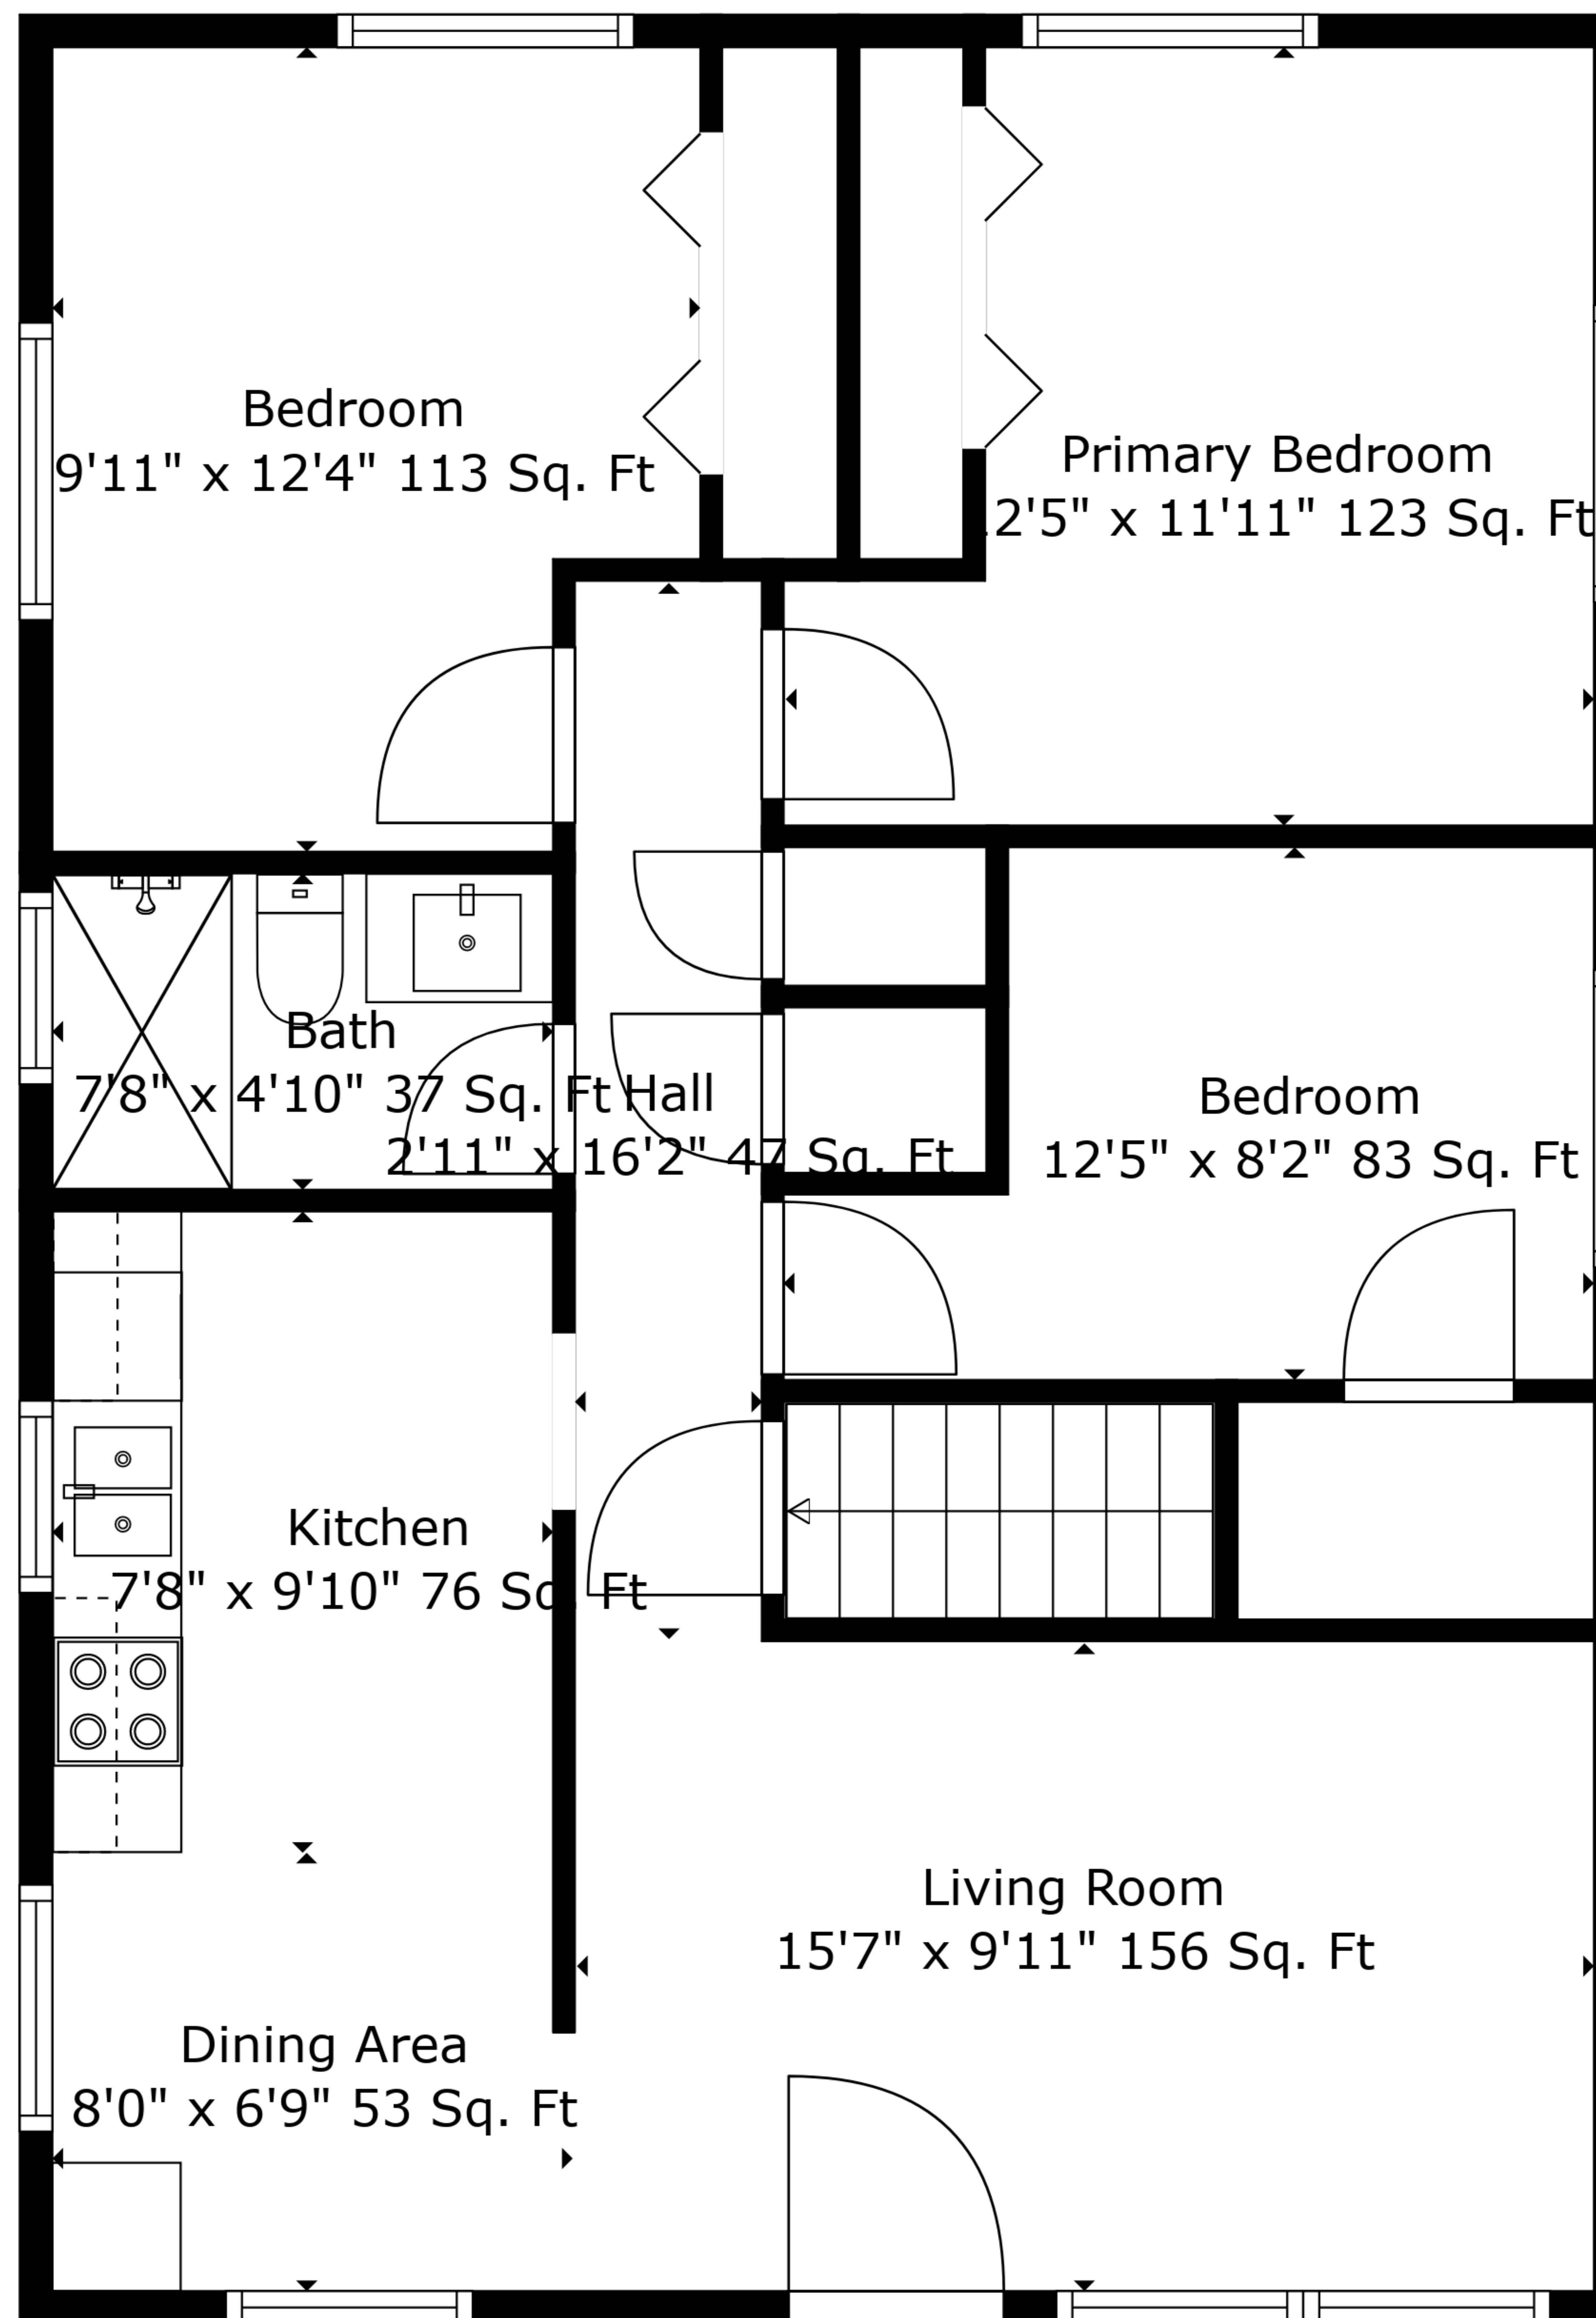

**TOTAL: 1358 sq. ft**

FLOOR 1: 542 sq. ft, FLOOR 2: 816 sq. ft

EXCLUDED AREAS: GARAGE: 261 sq. ft

Measurements Are Deemed Highly Reliable But Not Guaranteed.

**TOTAL: 1358 sq. ft**

FLOOR 1: 542 sq. ft, FLOOR 2: 816 sq. ft

EXCLUDED AREAS: GARAGE: 261 sq. ft

Measurements Are Deemed Highly Reliable But Not Guaranteed.

Floor 1

Floor 2

**TOTAL: 1358 sq. ft**  
 FLOOR 1: 542 sq. ft, FLOOR 2: 816 sq. ft  
 EXCLUDED AREAS: GARAGE: 261 sq. ft