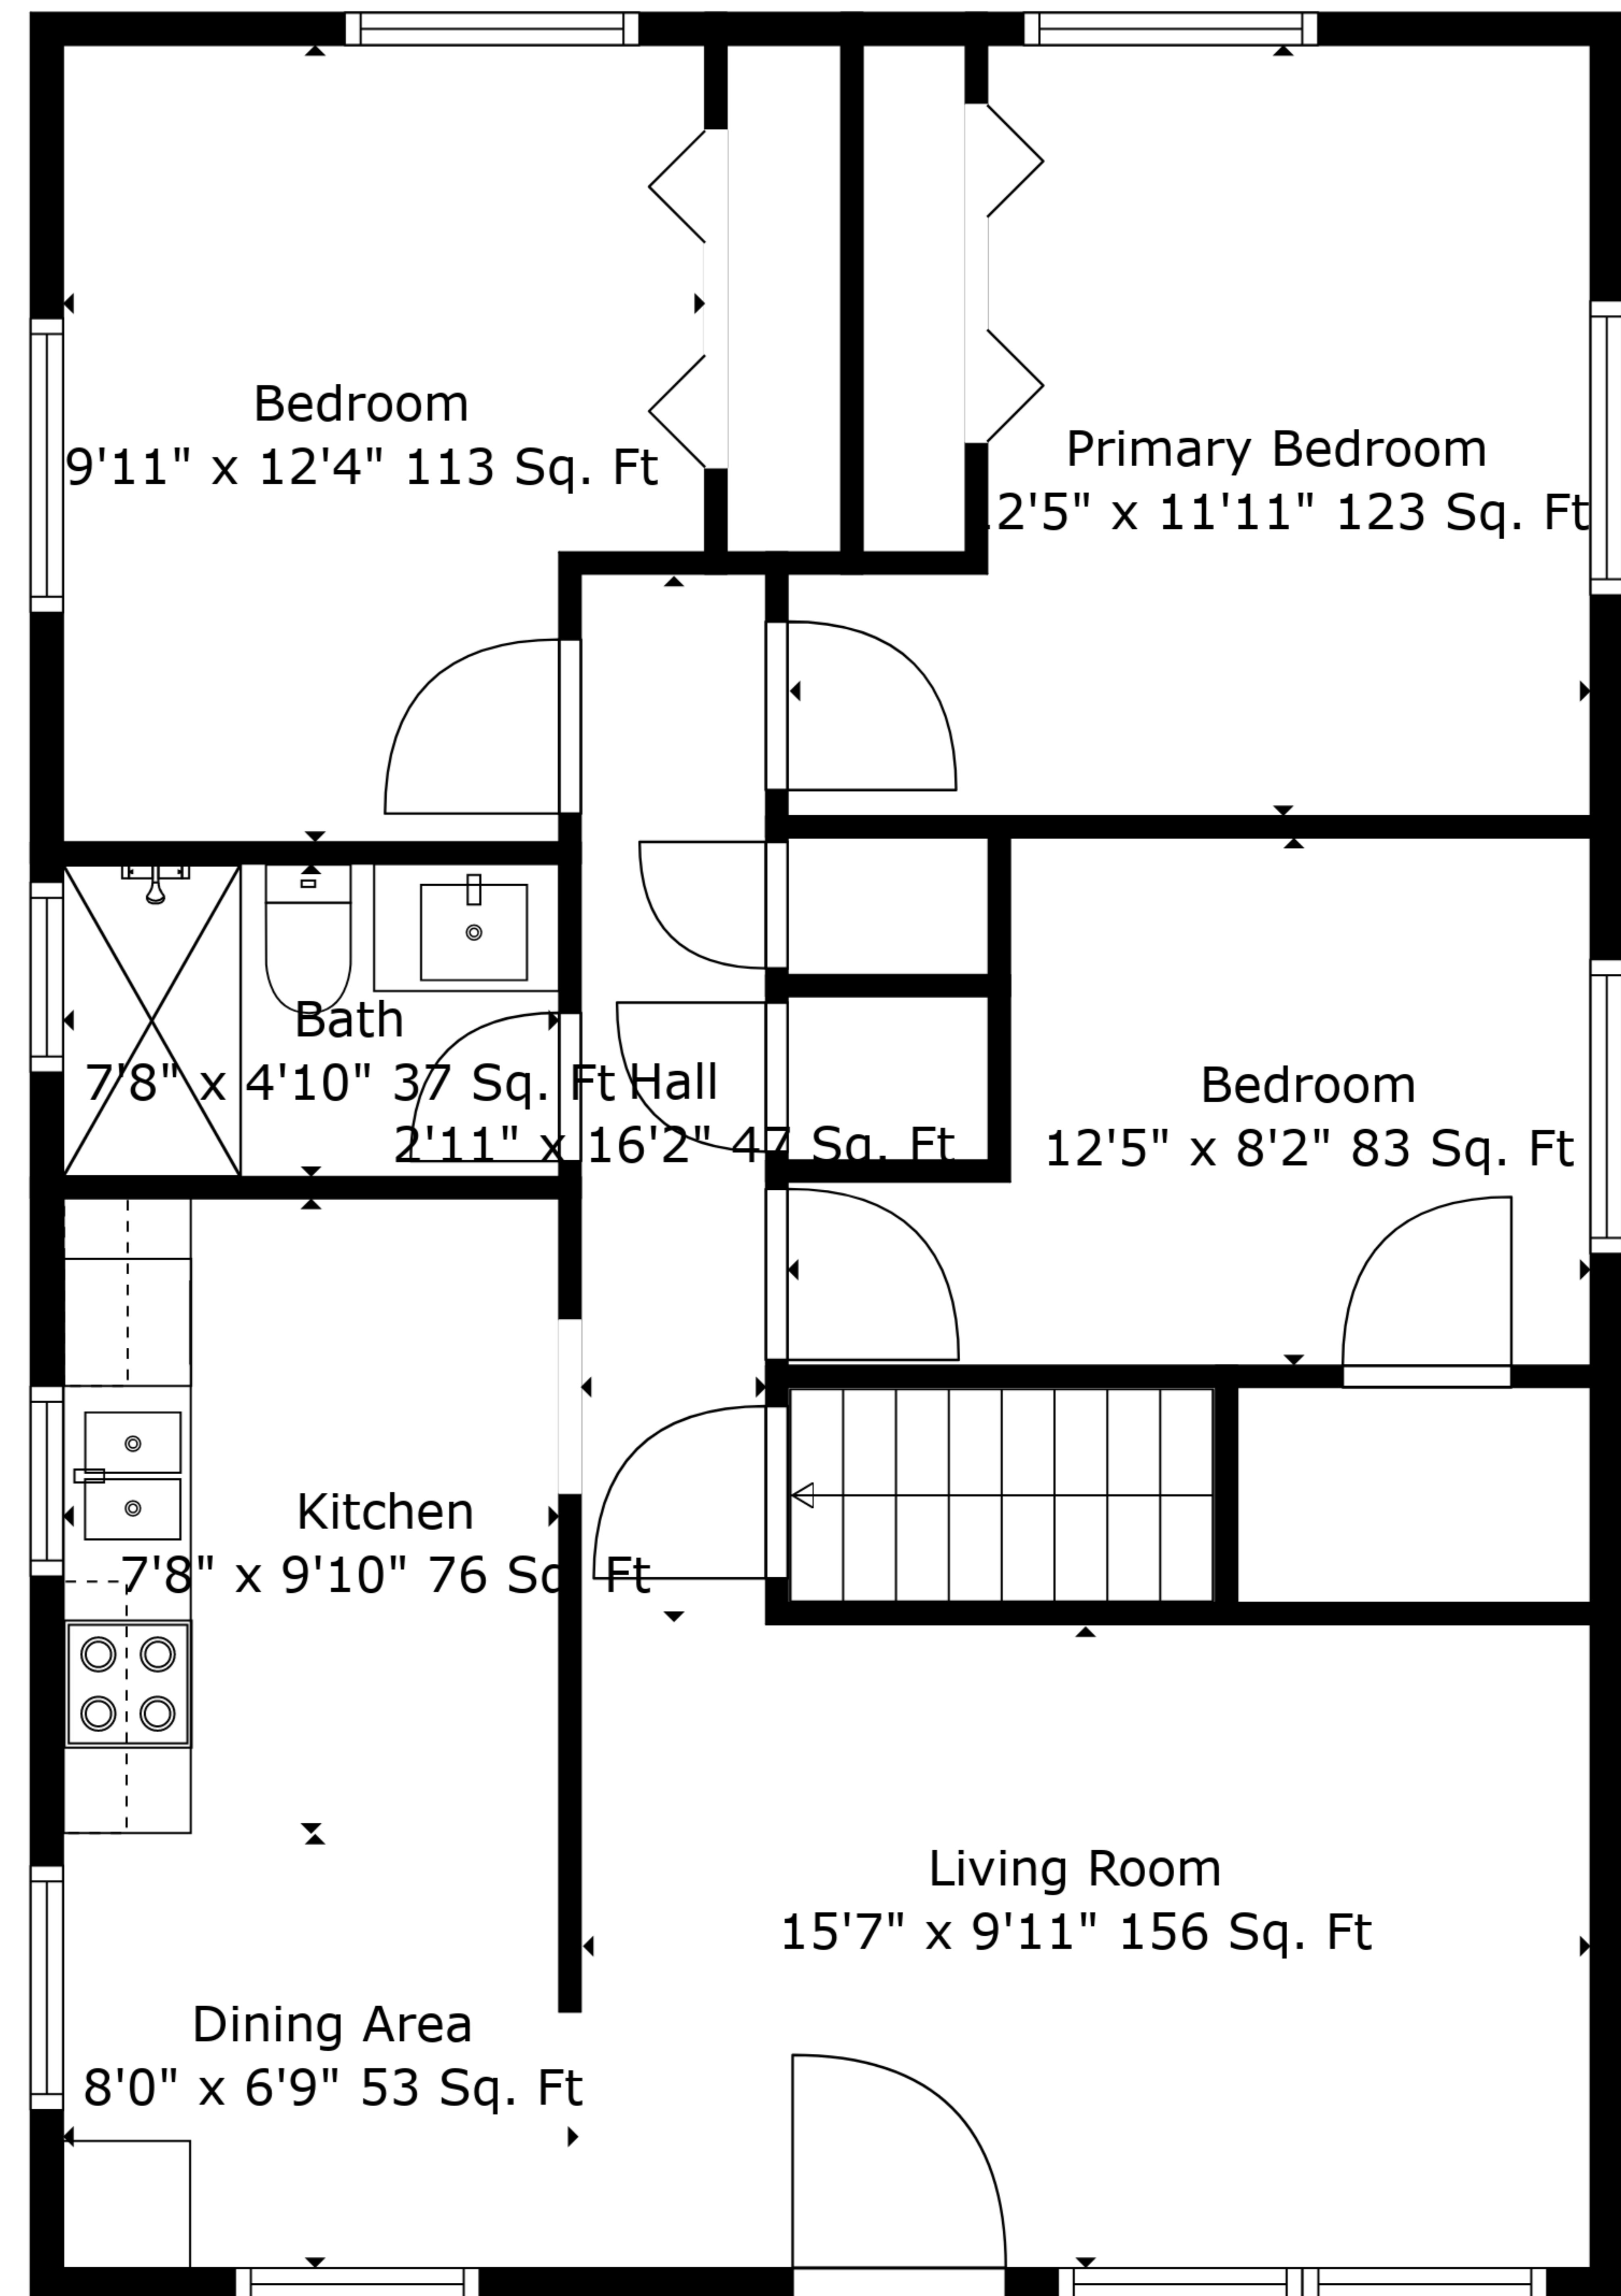

**TOTAL: 1358 sq. ft**

FLOOR 1: 542 sq. ft, FLOOR 2: 816 sq. ft

EXCLUDED AREAS: GARAGE: 261 sq. ft

Measurements Are Deemed Highly Reliable But Not Guaranteed.

**TOTAL: 1358 sq. ft**

FLOOR 1: 542 sq. ft, FLOOR 2: 816 sq. ft

EXCLUDED AREAS: GARAGE: 261 sq. ft

Measurements Are Deemed Highly Reliable But Not Guaranteed.

Floor 1

Floor 2

**TOTAL: 1358 sq. ft**  
 FLOOR 1: 542 sq. ft, FLOOR 2: 816 sq. ft  
 EXCLUDED AREAS: GARAGE: 261 sq. ft