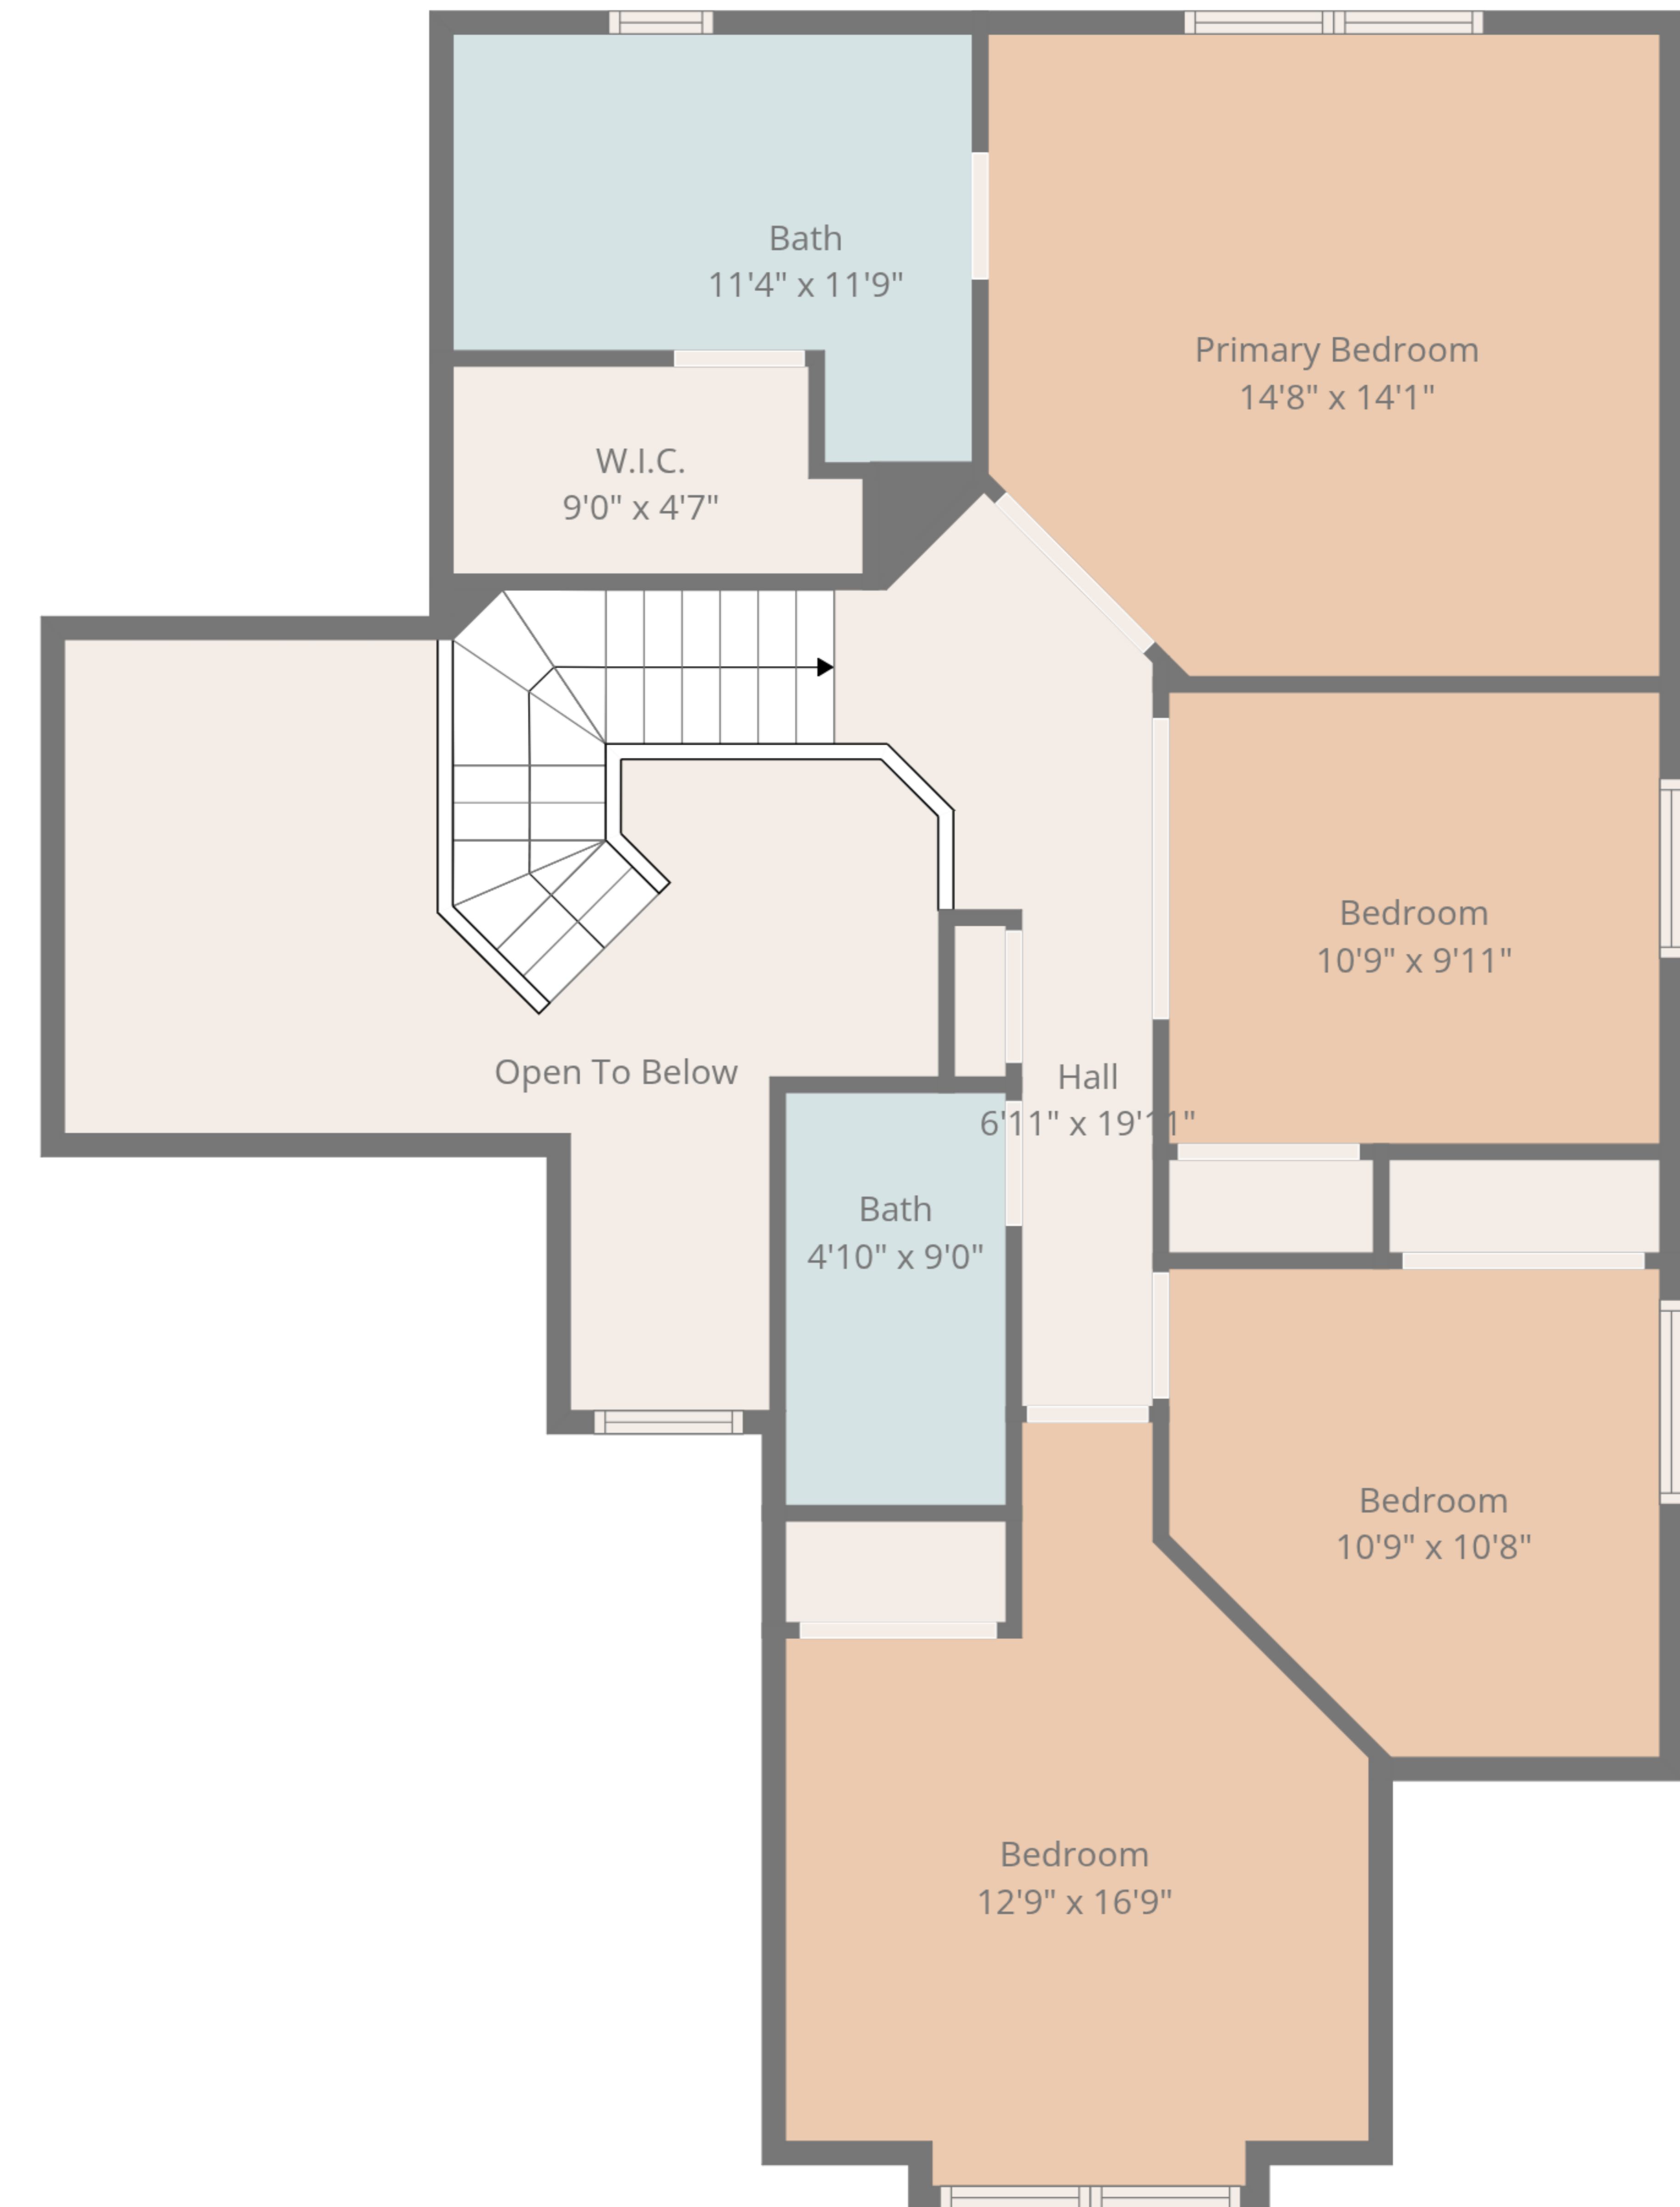

**Total: 2010 sq. ft**

1st Floor: 1059 sq. Ft, 2nd Floor: 951 sq. ft

Excluded Areas: Garage: 500 sq. Ft, Deck: 486 sq. Ft, Fireplace: 11 sq. Ft,  
Open To Below: 180 sq. Ft, Walls: 190 sq. ft

**Total: 2010 sq. ft**

1st Floor: 1059 sq. Ft, 2nd Floor: 951 sq. ft

Excluded Areas: Garage: 500 sq. Ft, Deck: 486 sq. Ft, Fireplace: 11 sq. Ft,  
Open To Below: 180 sq. Ft, Walls: 190 sq. ft

**Total: 2010 sq. ft**

1st Floor: 1059 sq. Ft, 2nd Floor: 951 sq. ft

Excluded Areas: Garage: 500 sq. Ft, Deck: 486 sq. Ft, Fireplace: 11 sq. Ft,  
Open To Below: 180 sq. Ft, Walls: 190 sq. ft