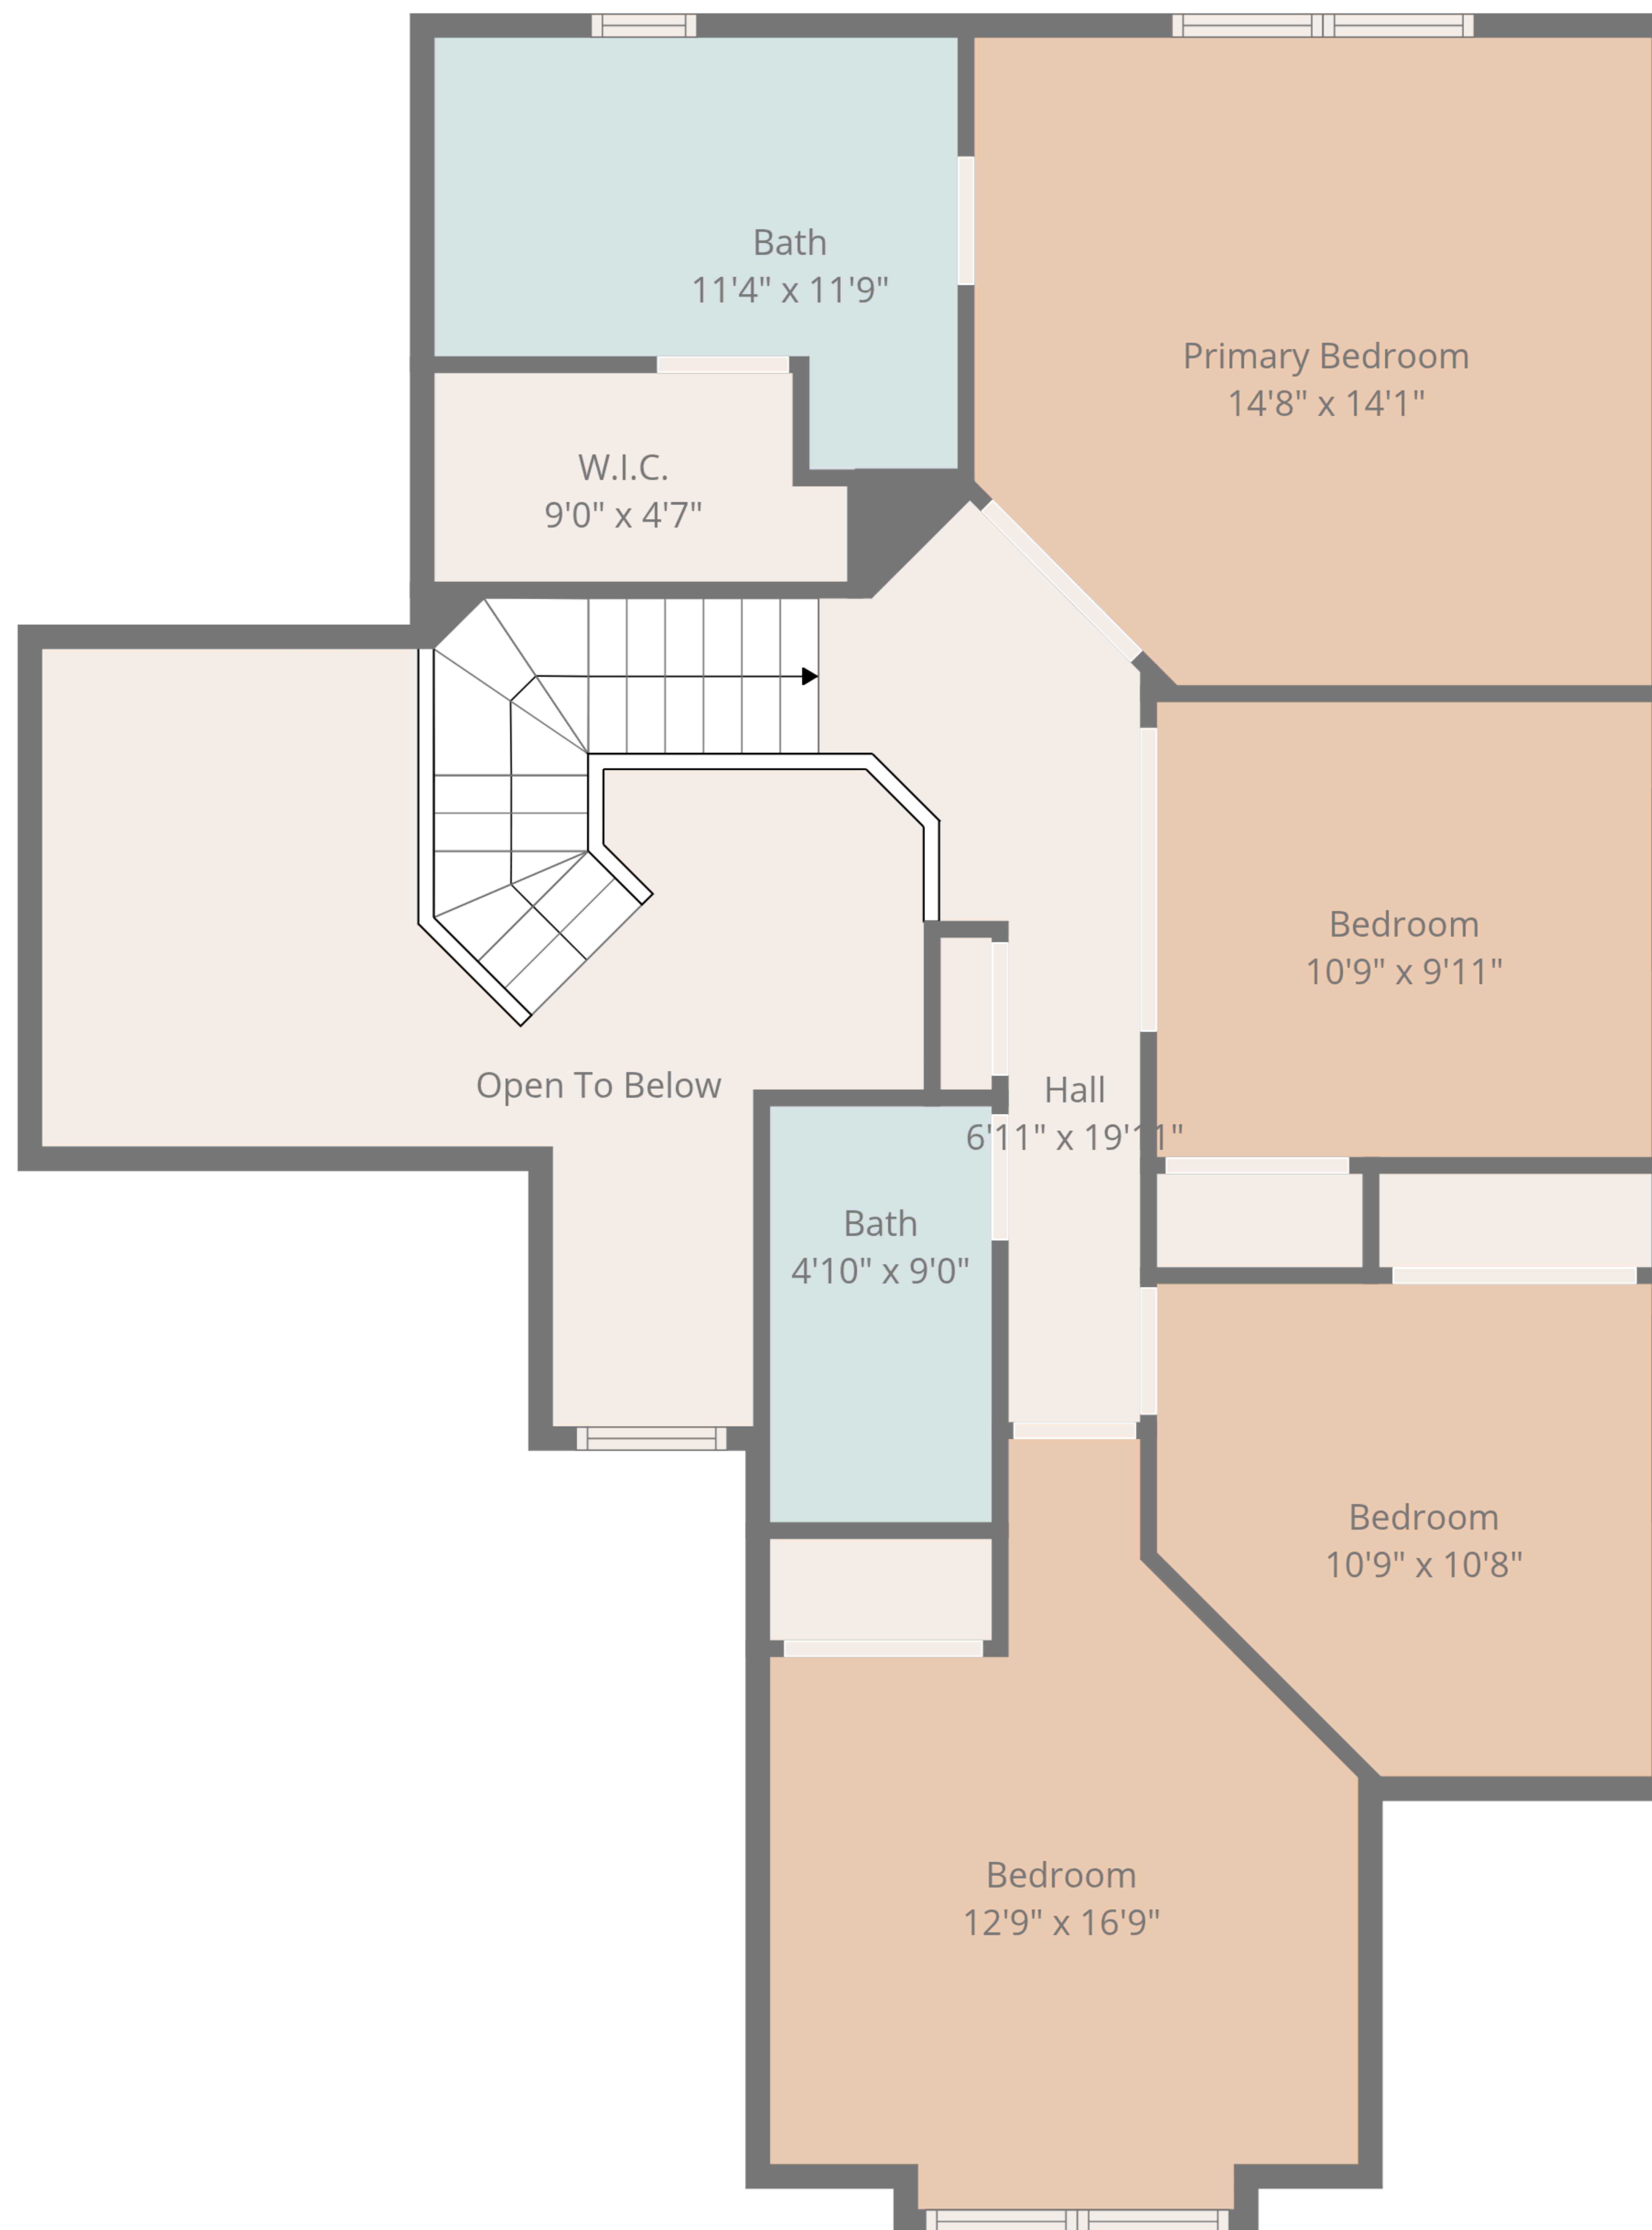

**Total: 2010 sq. ft**

1st Floor: 1059 sq. Ft, 2nd Floor: 951 sq. ft

Excluded Areas: Garage: 500 sq. Ft, Deck: 486 sq. Ft, Fireplace: 11 sq. Ft,  
Open To Below: 180 sq. Ft, Walls: 190 sq. ft

**Total: 2010 sq. ft**

1st Floor: 1059 sq. Ft, 2nd Floor: 951 sq. ft

Excluded Areas: Garage: 500 sq. Ft, Deck: 486 sq. Ft, Fireplace: 11 sq. Ft,  
Open To Below: 180 sq. Ft, Walls: 190 sq. ft

**Total: 2010 sq. ft**

1st Floor: 1059 sq. Ft, 2nd Floor: 951 sq. ft

Excluded Areas: Garage: 500 sq. Ft, Deck: 486 sq. Ft, Fireplace: 11 sq. Ft,  
Open To Below: 180 sq. Ft, Walls: 190 sq. ft