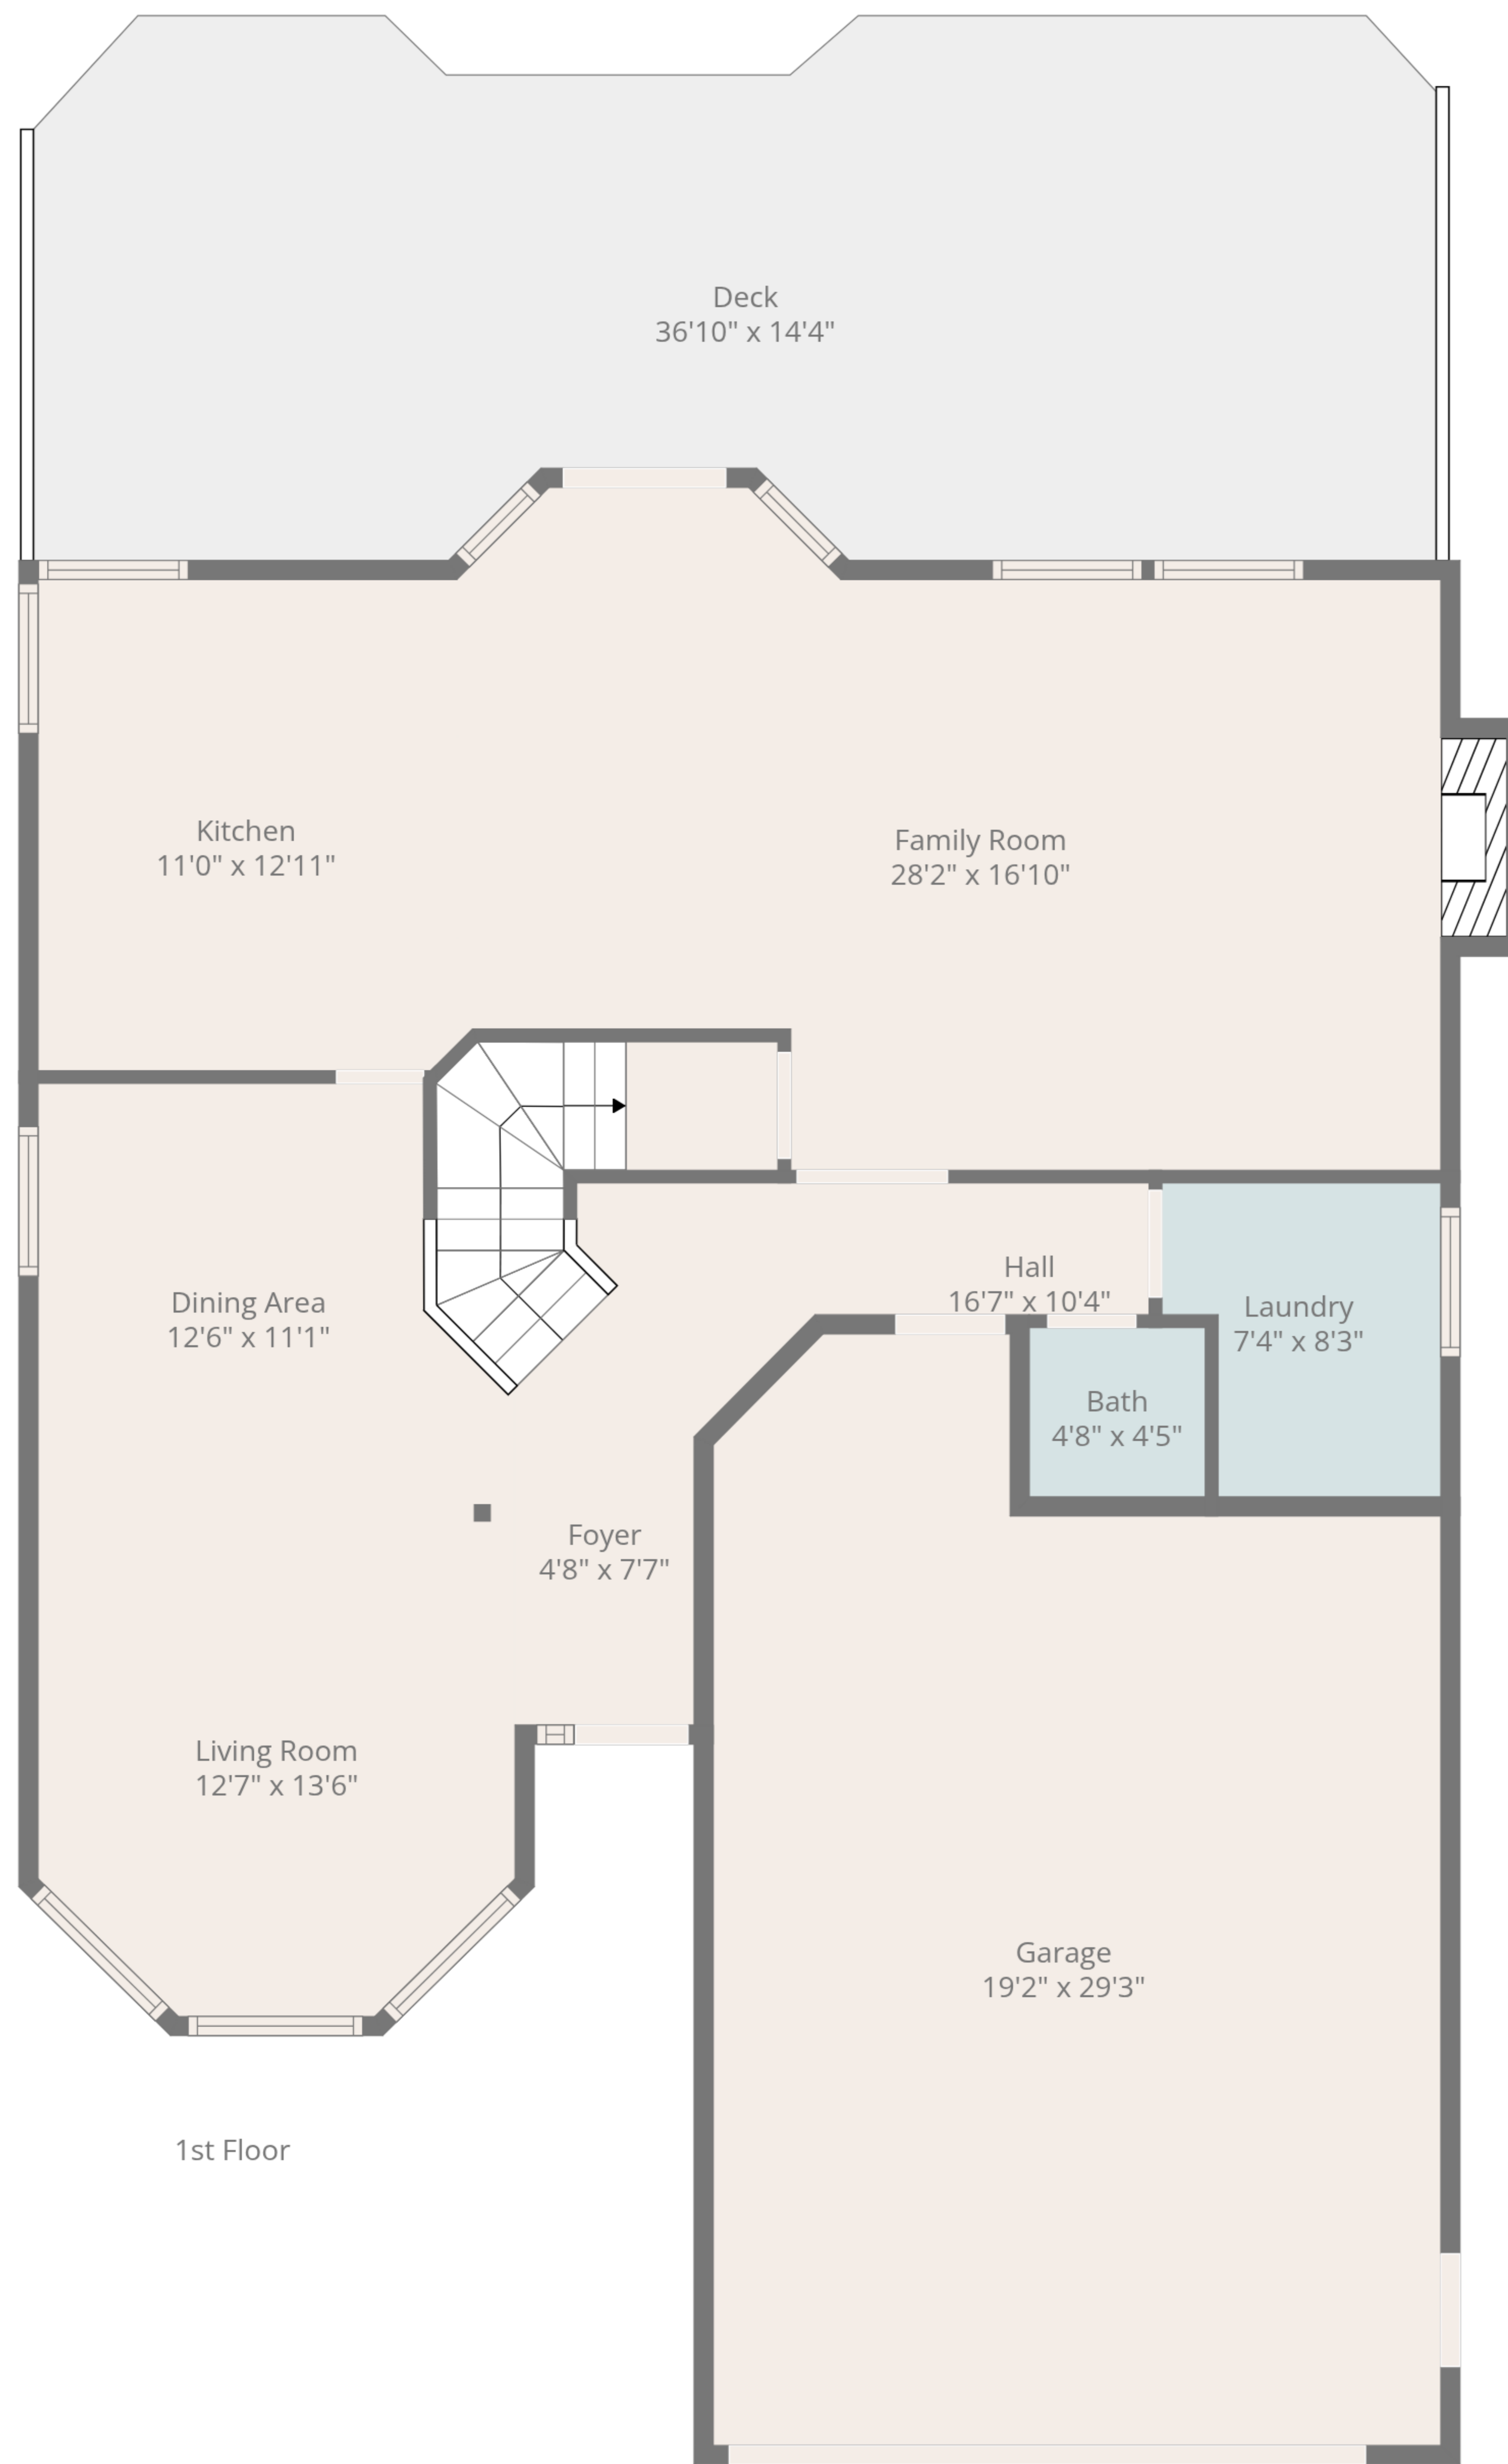

**Total: 2010 sq. ft**

1st Floor: 1059 sq. Ft, 2nd Floor: 951 sq. ft

Excluded Areas: Garage: 500 sq. Ft, Deck: 486 sq. Ft, Fireplace: 11 sq. Ft,  
Open To Below: 180 sq. Ft, Walls: 190 sq. ft

**Total: 2010 sq. ft**

1st Floor: 1059 sq. Ft, 2nd Floor: 951 sq. ft

Excluded Areas: Garage: 500 sq. Ft, Deck: 486 sq. Ft, Fireplace: 11 sq. Ft,  
Open To Below: 180 sq. Ft, Walls: 190 sq. ft

**Total: 2010 sq. ft**

1st Floor: 1059 sq. Ft, 2nd Floor: 951 sq. ft

Excluded Areas: Garage: 500 sq. Ft, Deck: 486 sq. Ft, Fireplace: 11 sq. Ft,  
Open To Below: 180 sq. Ft, Walls: 190 sq. ft