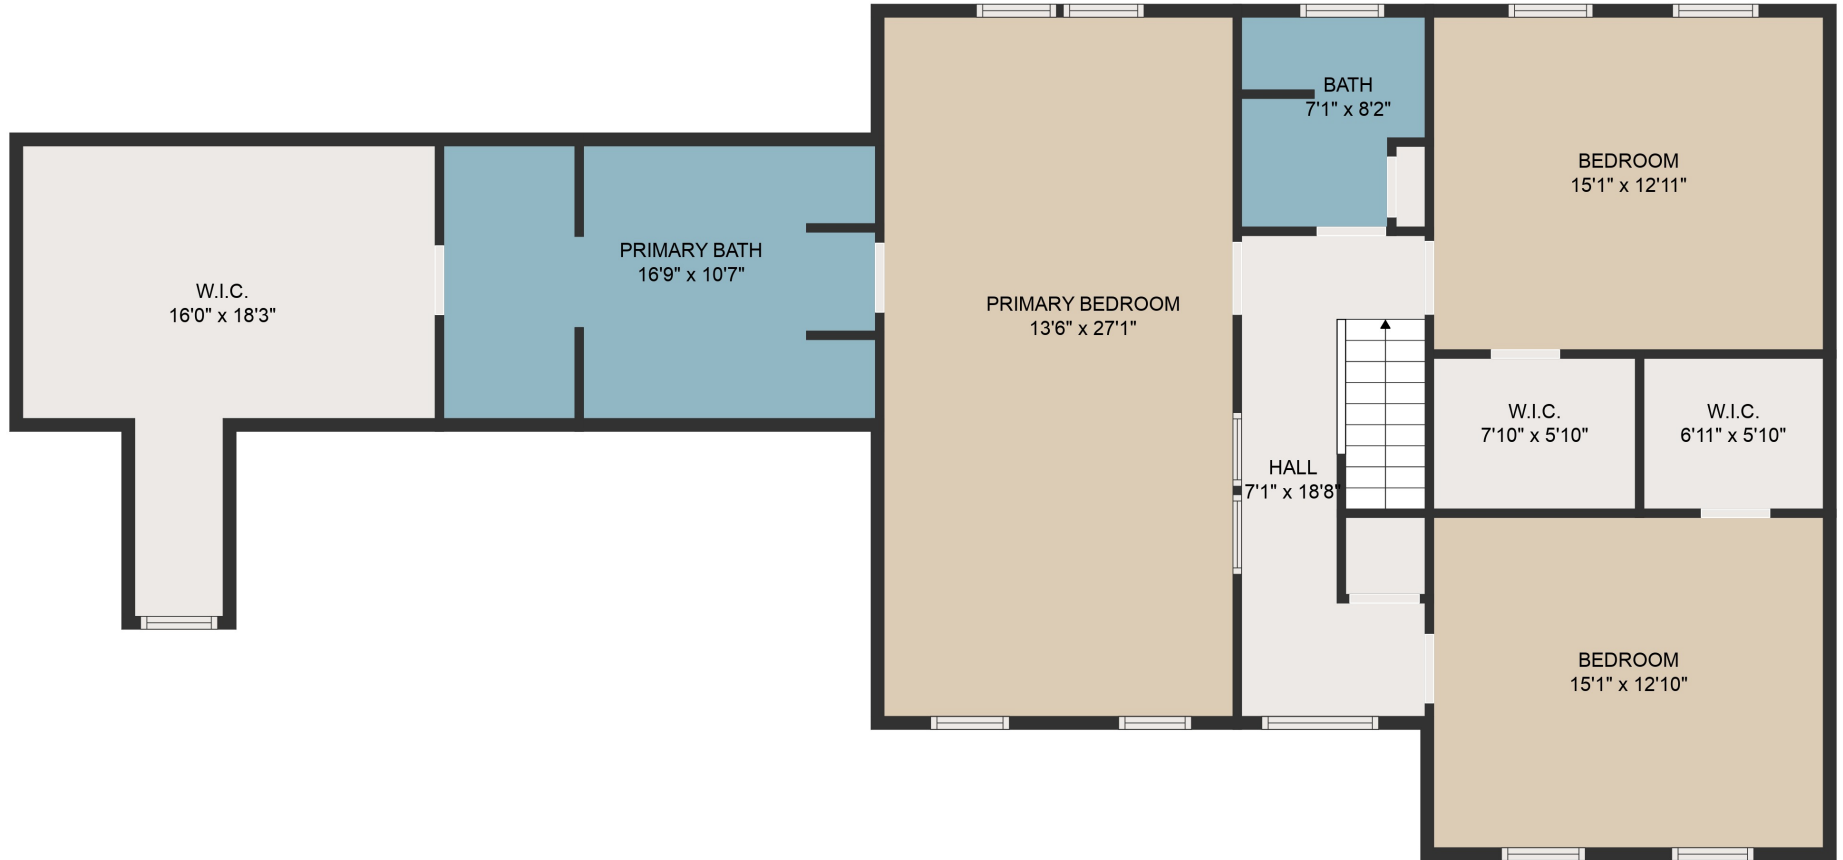

TOTAL: 3351 sq. ft

Below Ground: 641 sq. ft, FLOOR 2: 1269 sq. ft, FLOOR 3: 1441 sq. ft
 EXCLUDED AREAS: SCREENED PORCH: 276 sq. ft, FIREPLACE: 8 sq. ft

MEASUREMENTS ARE DEEMED HIGHLY RELIABLE BUT NOT GUARANTEED.