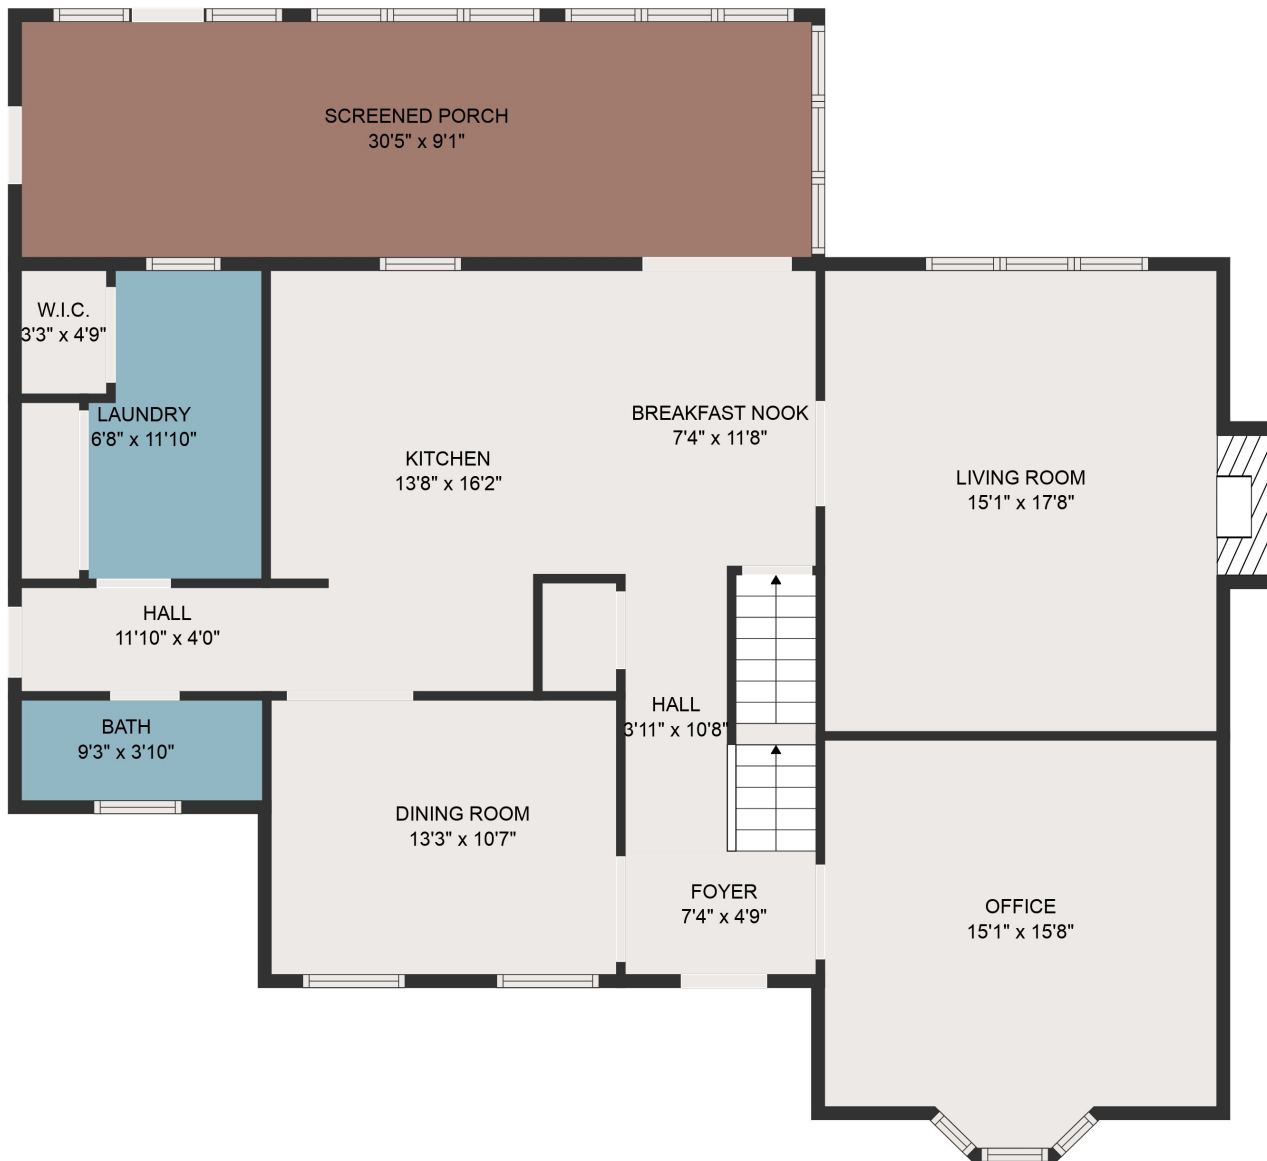

TOTAL: 3351 sq. ft

Below Ground: 641 sq. ft, FLOOR 2: 1269 sq. ft, FLOOR 3: 1441 sq. ft
 EXCLUDED AREAS: SCREENED PORCH: 276 sq. ft, FIREPLACE: 8 sq. ft

MEASUREMENTS ARE DEEMED HIGHLY RELIABLE BUT NOT GUARANTEED.