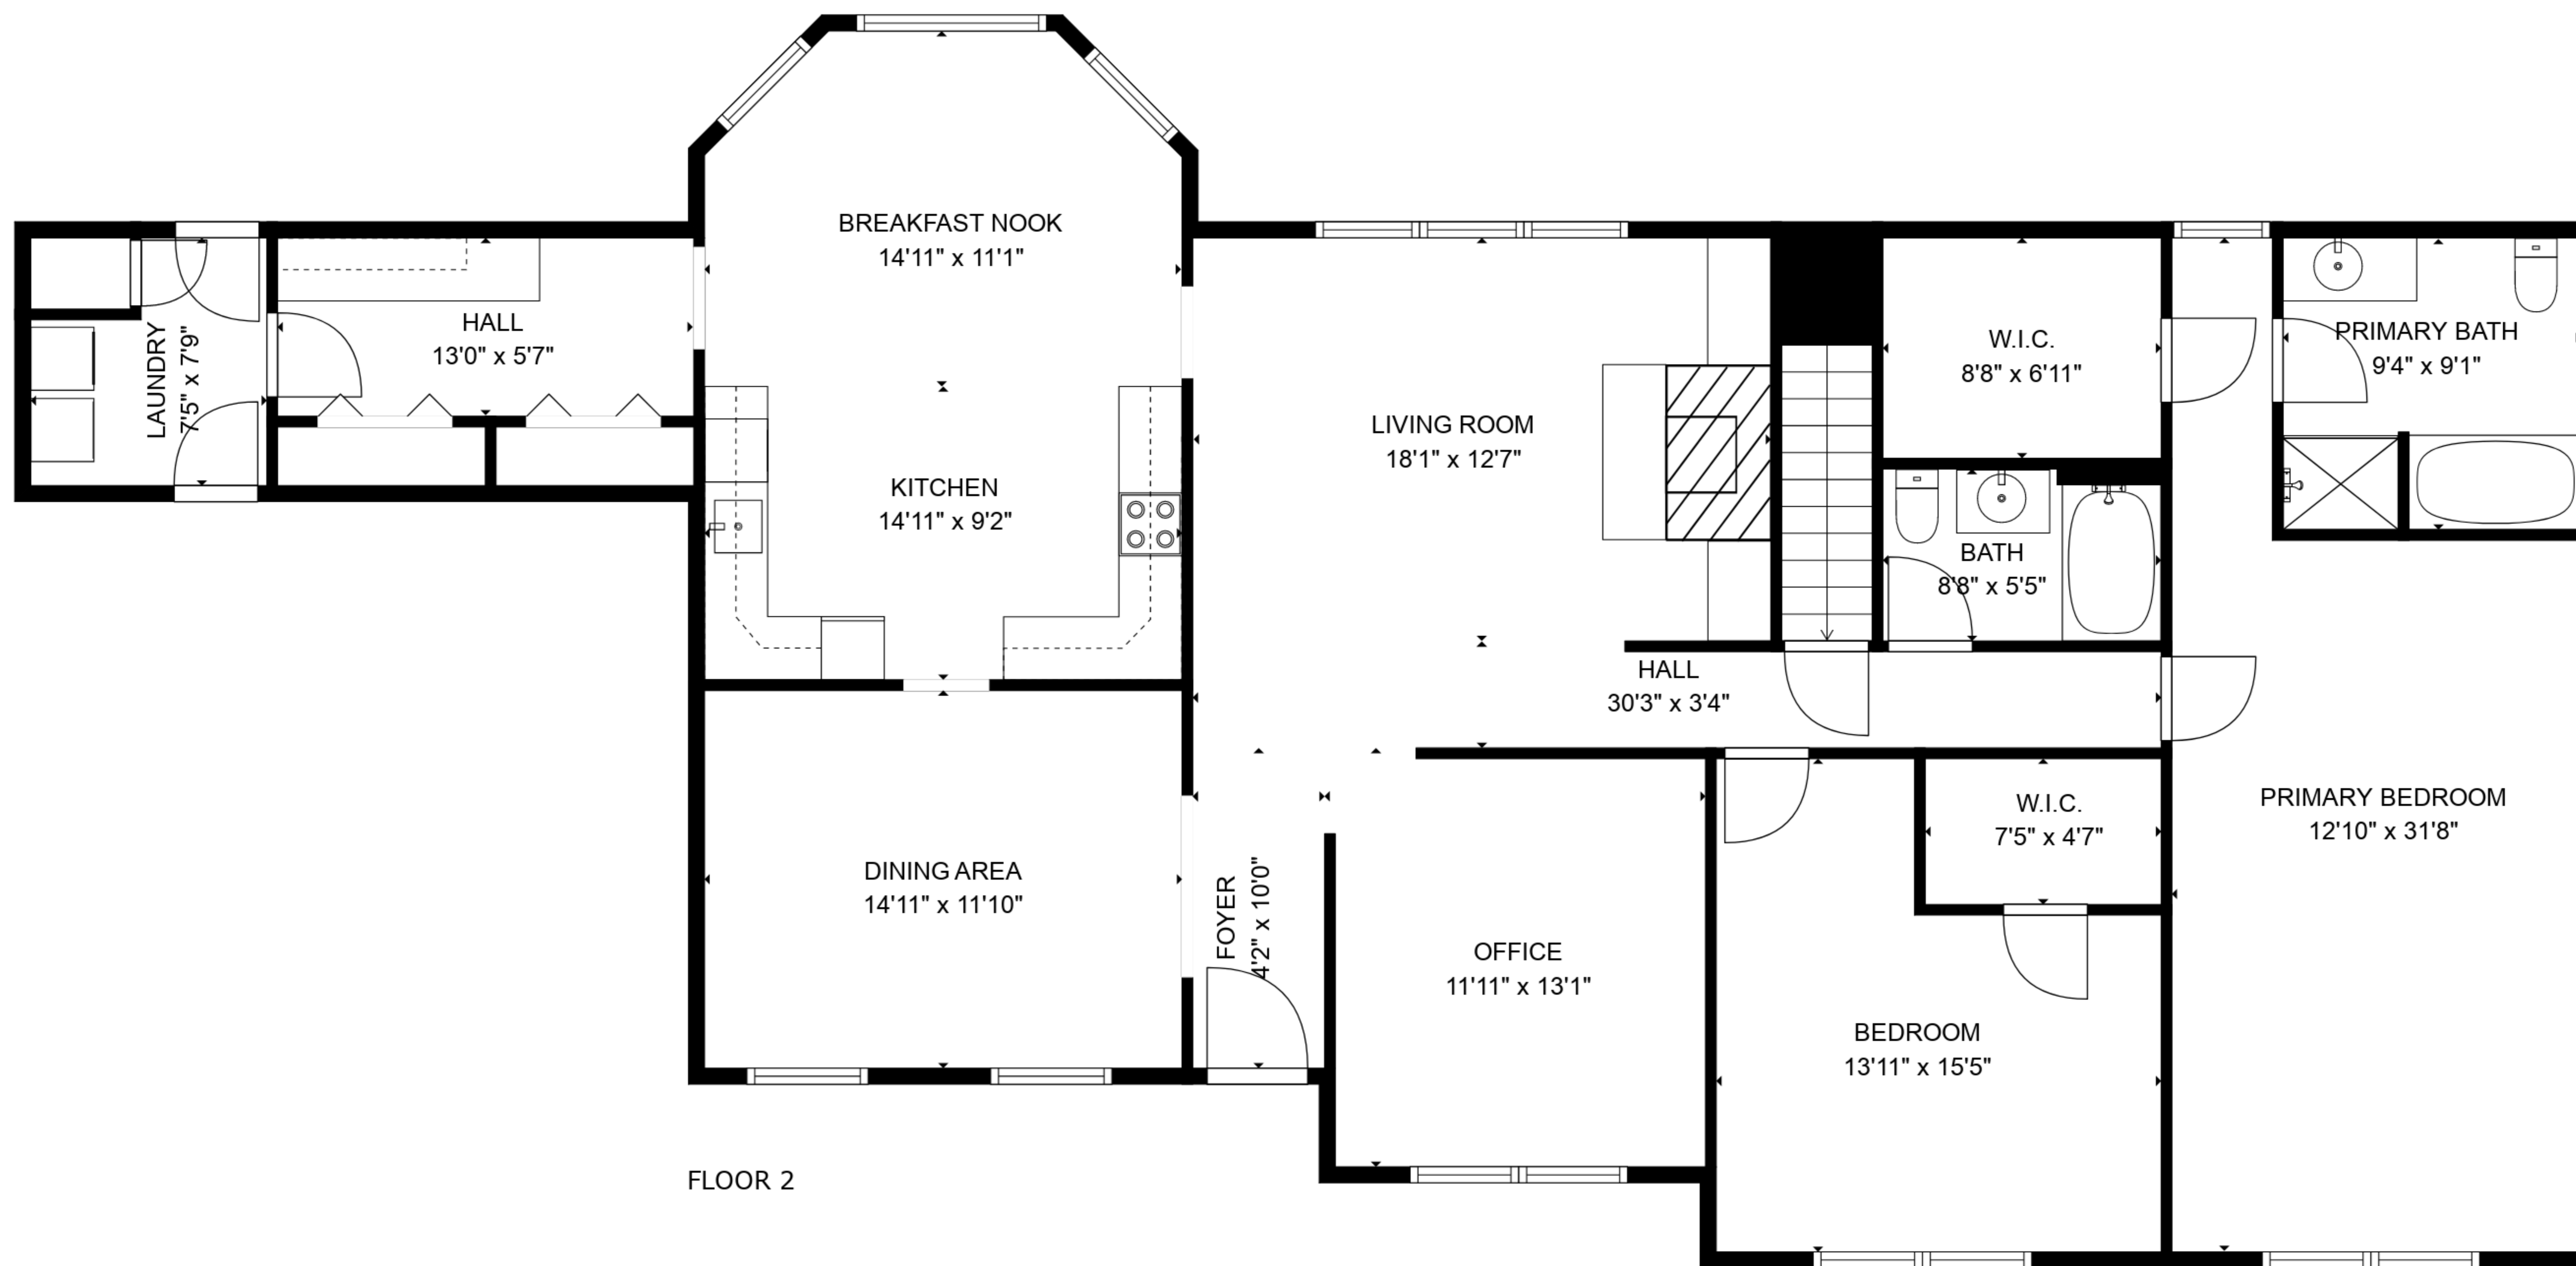

RECREATION ROOM
23'2" x 26'0"

TOTAL: 2499 sq. ft
BELOW GROUND: 537 sq. ft, FLOOR 2: 1962 sq. ft
EXCLUDED AREAS: FIREPLACE: 9 sq. ft

SIZES AND DIMENSIONS ARE APPROXIMATE, ACTUAL MAY VARY.

TOTAL: 2499 sq. ft
 BELOW GROUND: 537 sq. ft, FLOOR 2: 1962 sq. ft
 EXCLUDED AREAS: FIREPLACE: 9 sq. ft

SIZES AND DIMENSIONS ARE APPROXIMATE, ACTUAL MAY VARY.

TOTAL: 2499 sq. ft
 BELOW GROUND: 537 sq. ft, FLOOR 2: 1962 sq. ft
 EXCLUDED AREAS: FIREPLACE: 9 sq. ft

SIZES AND DIMENSIONS ARE APPROXIMATE, ACTUAL MAY VARY.