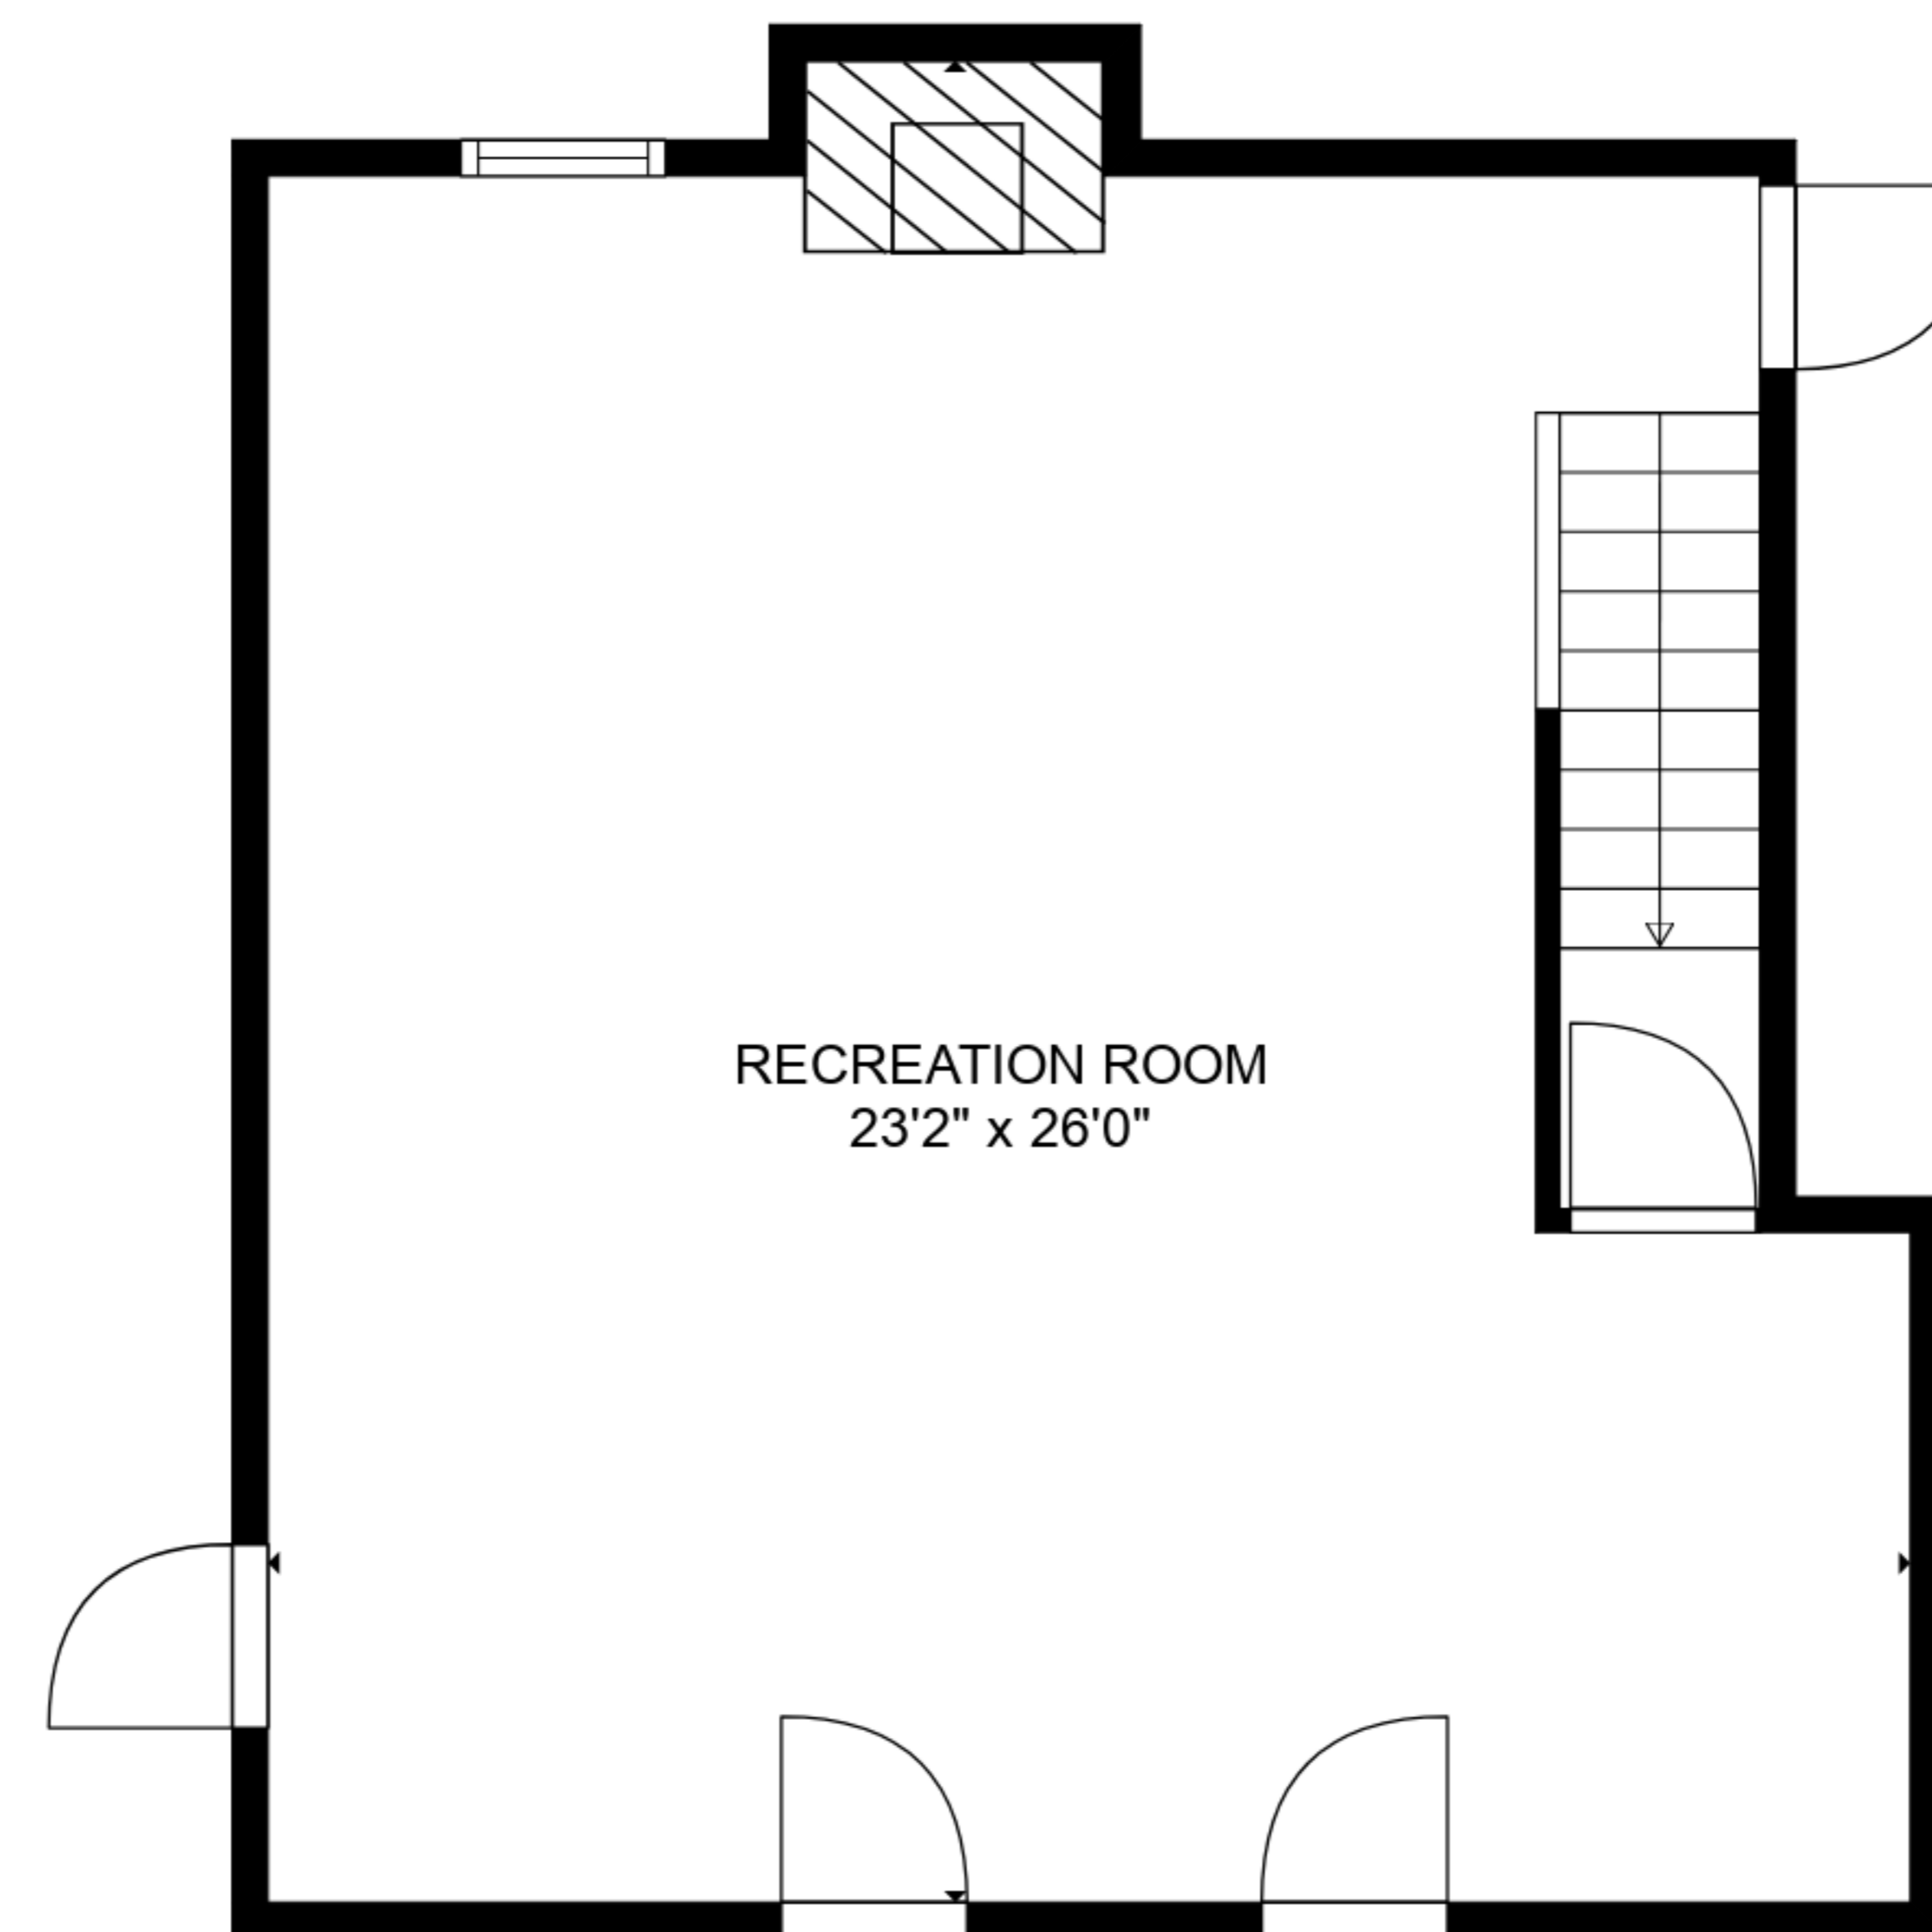

RECREATION ROOM
23'2" x 26'0"

TOTAL: 2499 sq. ft
BELOW GROUND: 537 sq. ft, FLOOR 2: 1962 sq. ft
EXCLUDED AREAS: FIREPLACE: 9 sq. ft

SIZES AND DIMENSIONS ARE APPROXIMATE, ACTUAL MAY VARY.

TOTAL: 2499 sq. ft
 BELOW GROUND: 537 sq. ft, FLOOR 2: 1962 sq. ft
 EXCLUDED AREAS: FIREPLACE: 9 sq. ft

SIZES AND DIMENSIONS ARE APPROXIMATE, ACTUAL MAY VARY.

TOTAL: 2499 sq. ft
 BELOW GROUND: 537 sq. ft, FLOOR 2: 1962 sq. ft
 EXCLUDED AREAS: FIREPLACE: 9 sq. ft

SIZES AND DIMENSIONS ARE APPROXIMATE, ACTUAL MAY VARY.