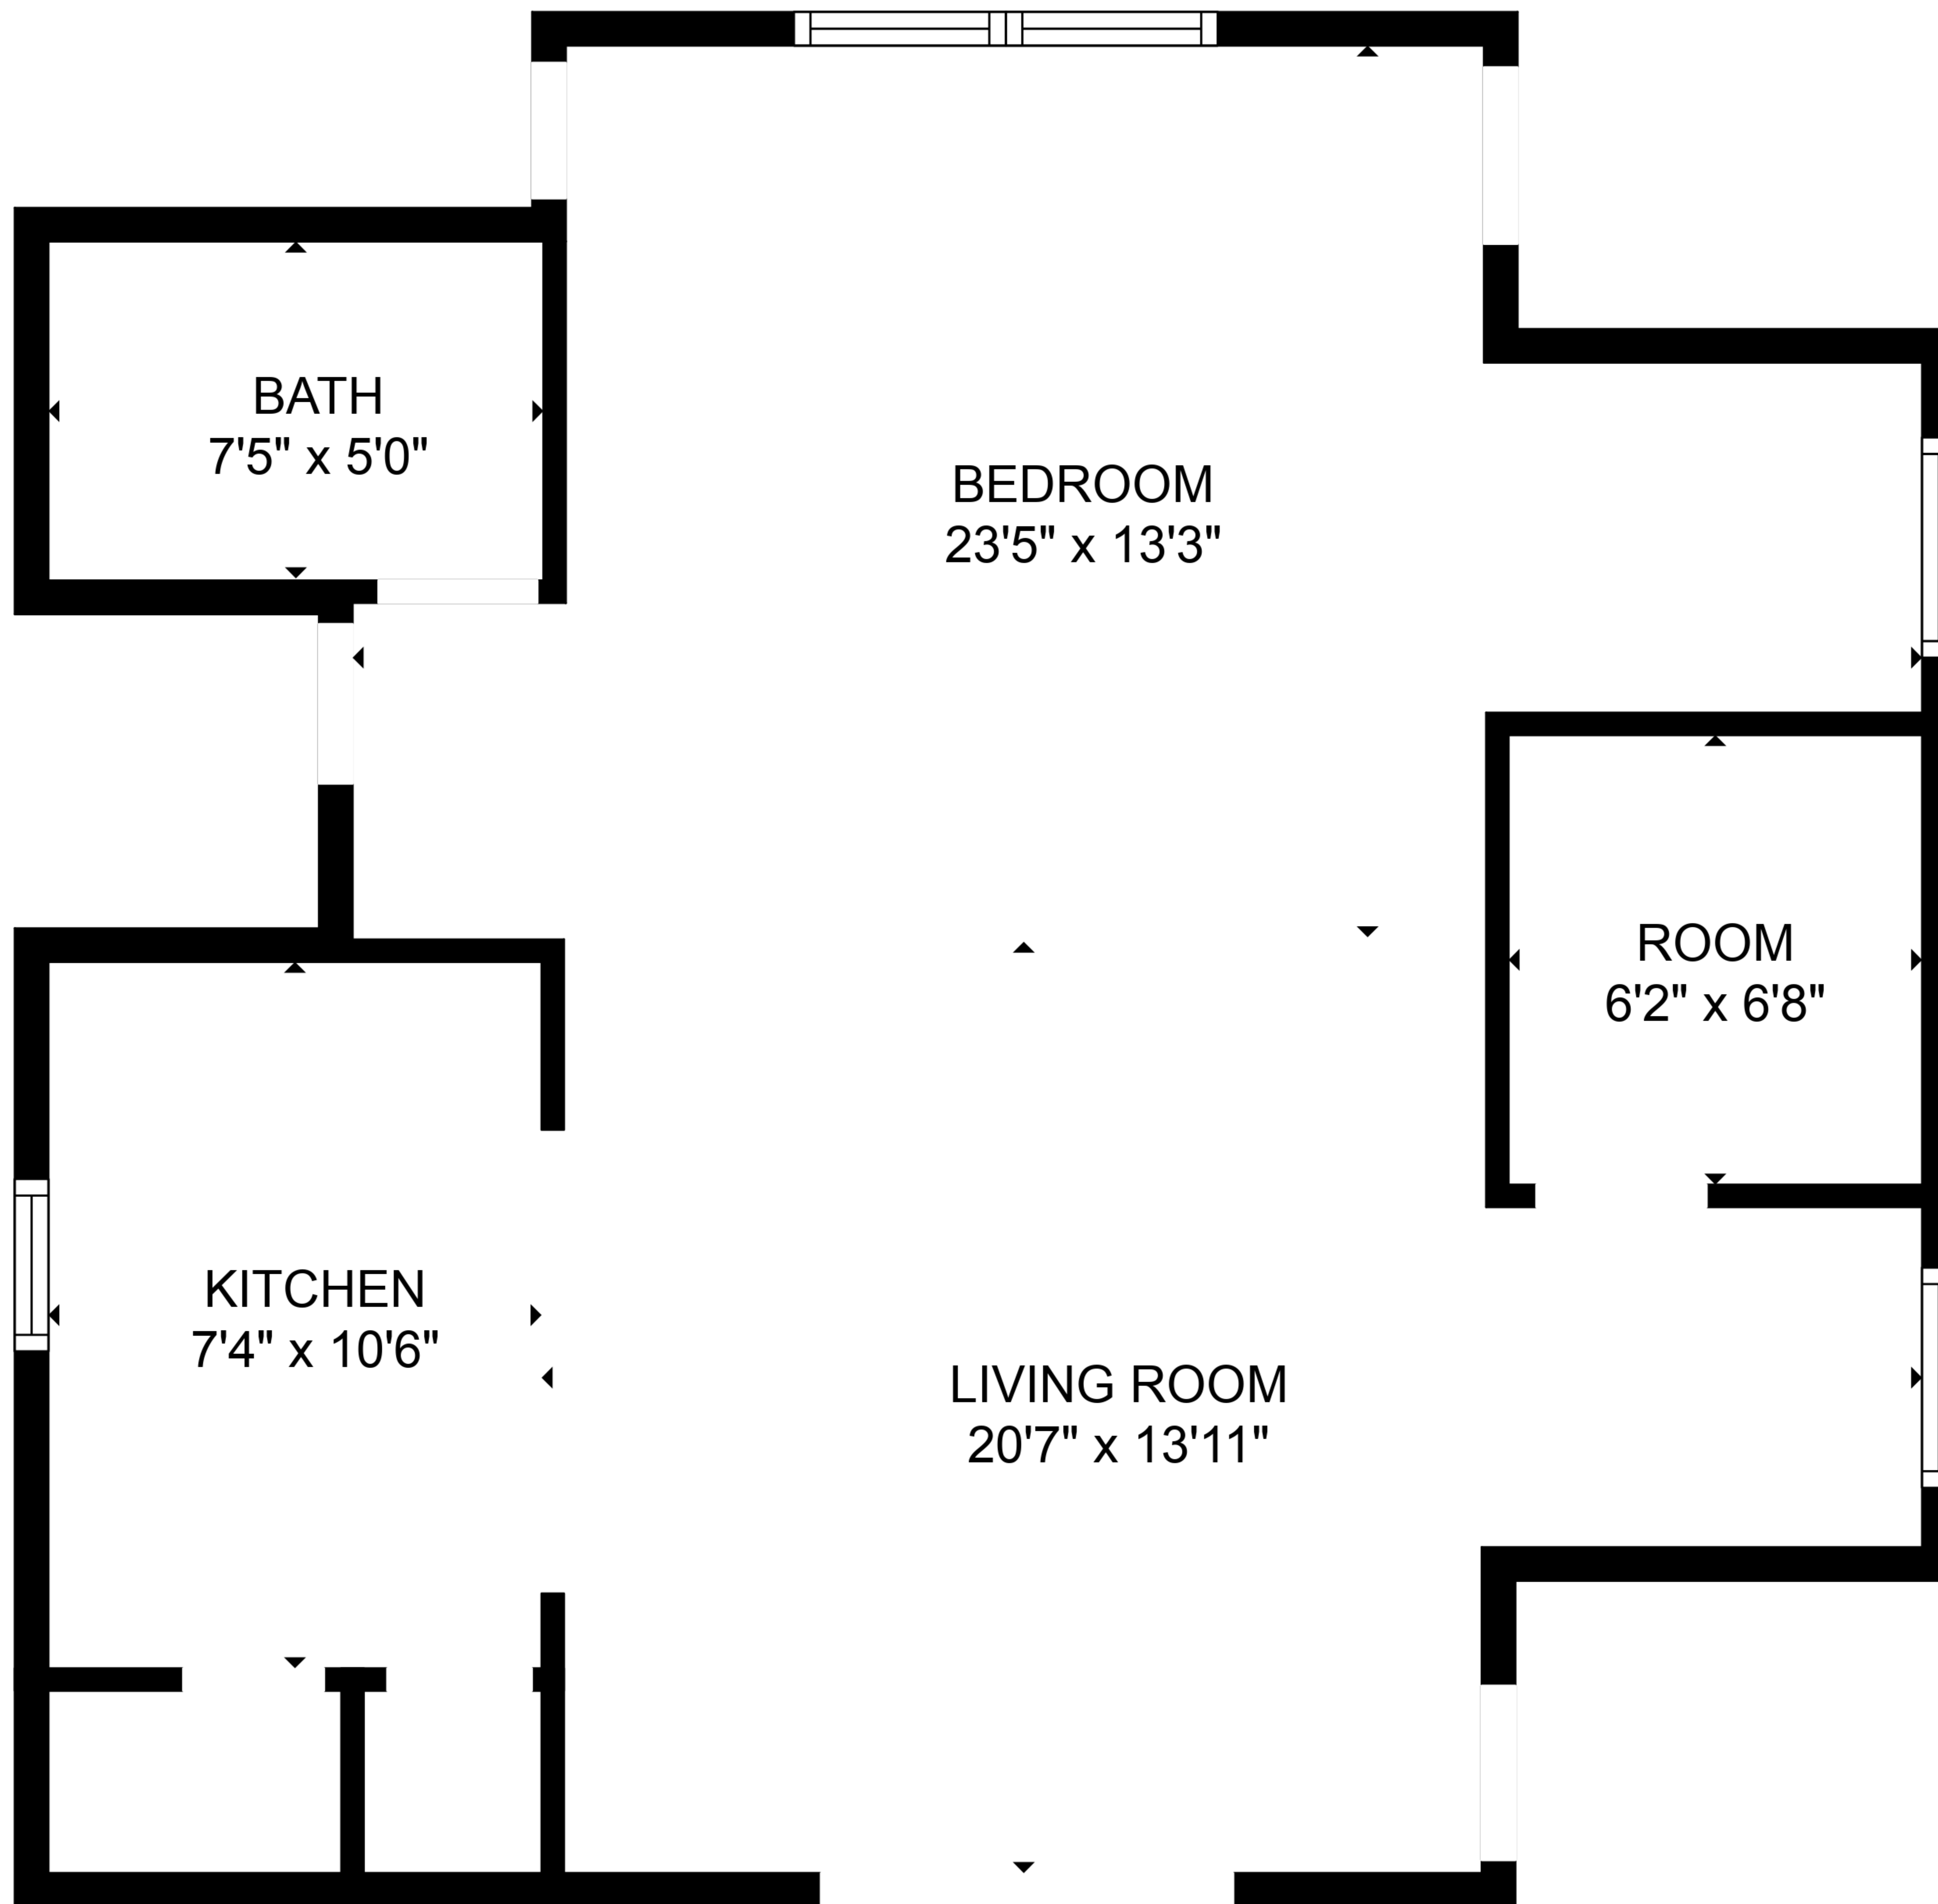

Total scanned area: 710 sq. ft

SIZES AND DIMENSIONS ARE APPROXIMATE. ACTUAL MAY VARY.

Total scanned area: 710 sq. ft

SIZES AND DIMENSIONS ARE APPROXIMATE. ACTUAL MAY VARY.