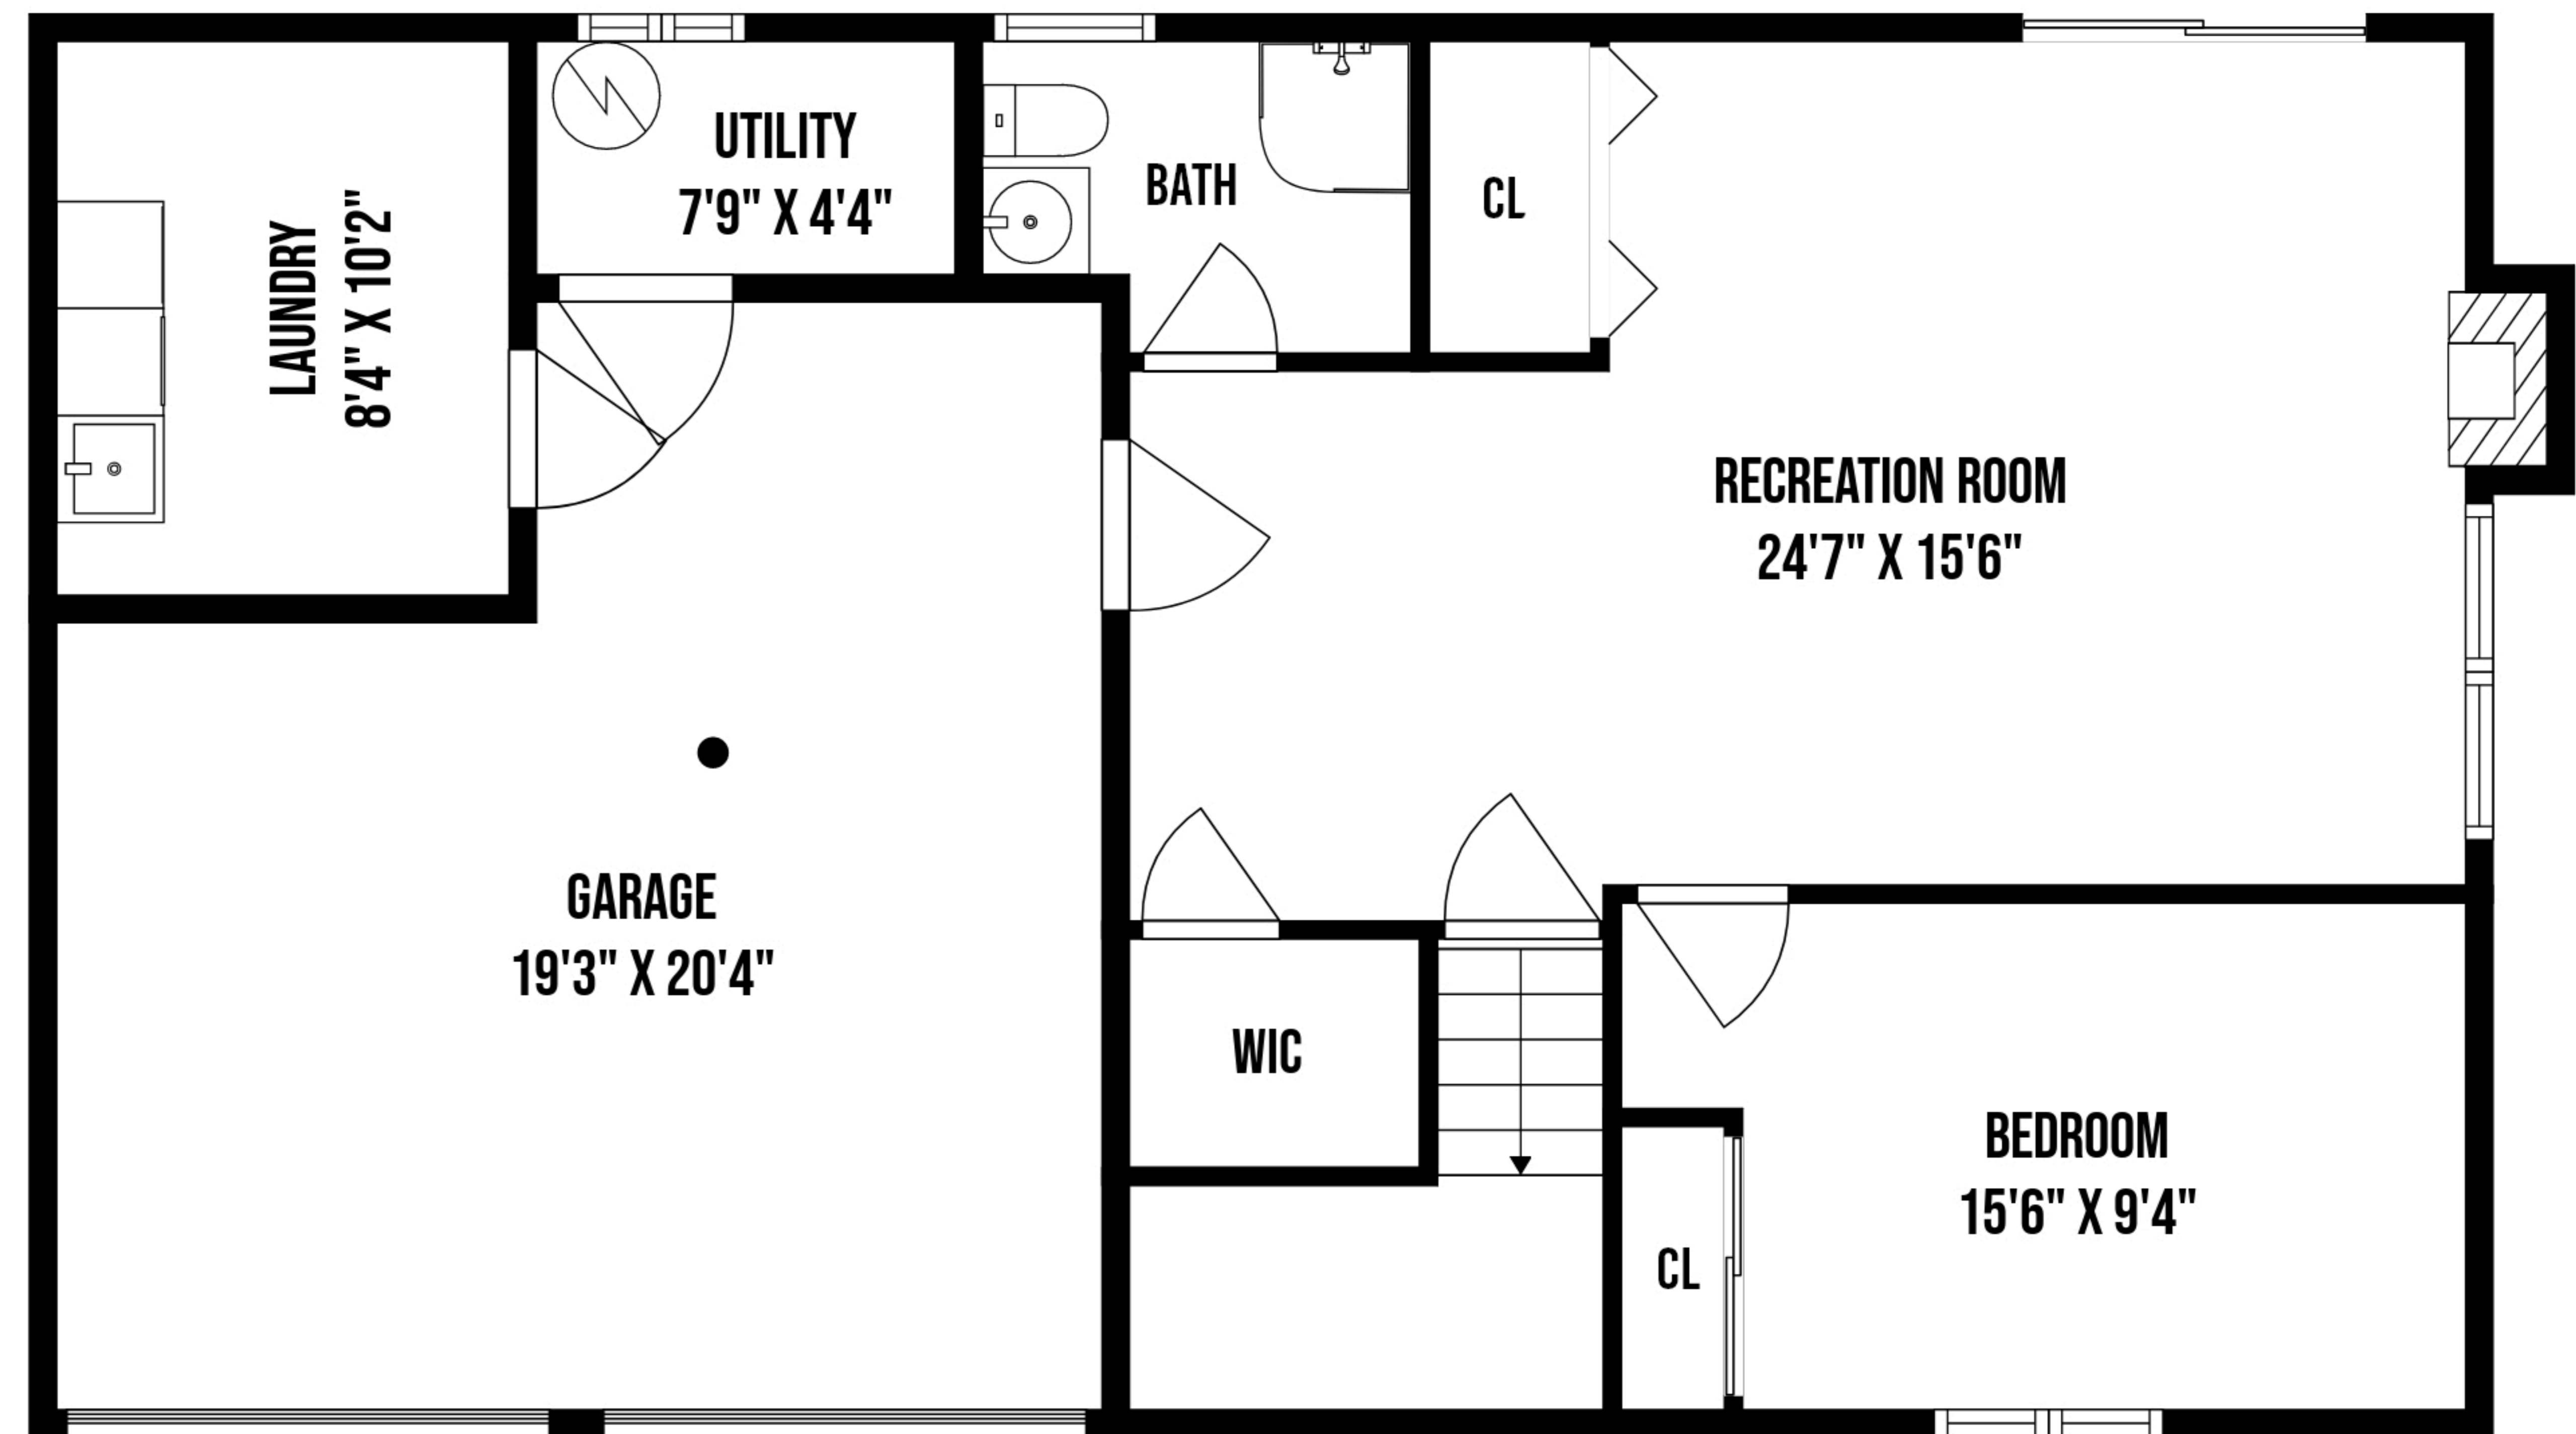

65 DRIFTWOOD DRIVE PORT WASHINGTON NY

MAIN FLOOR

LOWER LEVEL

PREPARED BY "HOME MEDIA GROUP INC." TEL 212-731-2301
THIS FLOOR PLAN ILLUSTRATION IS AN APPROXIMATION OF EXISTING STRUCTURES AND FEATURES AND IS PROVIDED FOR CONVENIENCE ONLY
WITH THE PERMISSION OF THE SELLER. ALL MEASUREMENTS ARE APPROXIMATE AND NOT GUARANTEED TO BE EXACT OR TO SCALE.