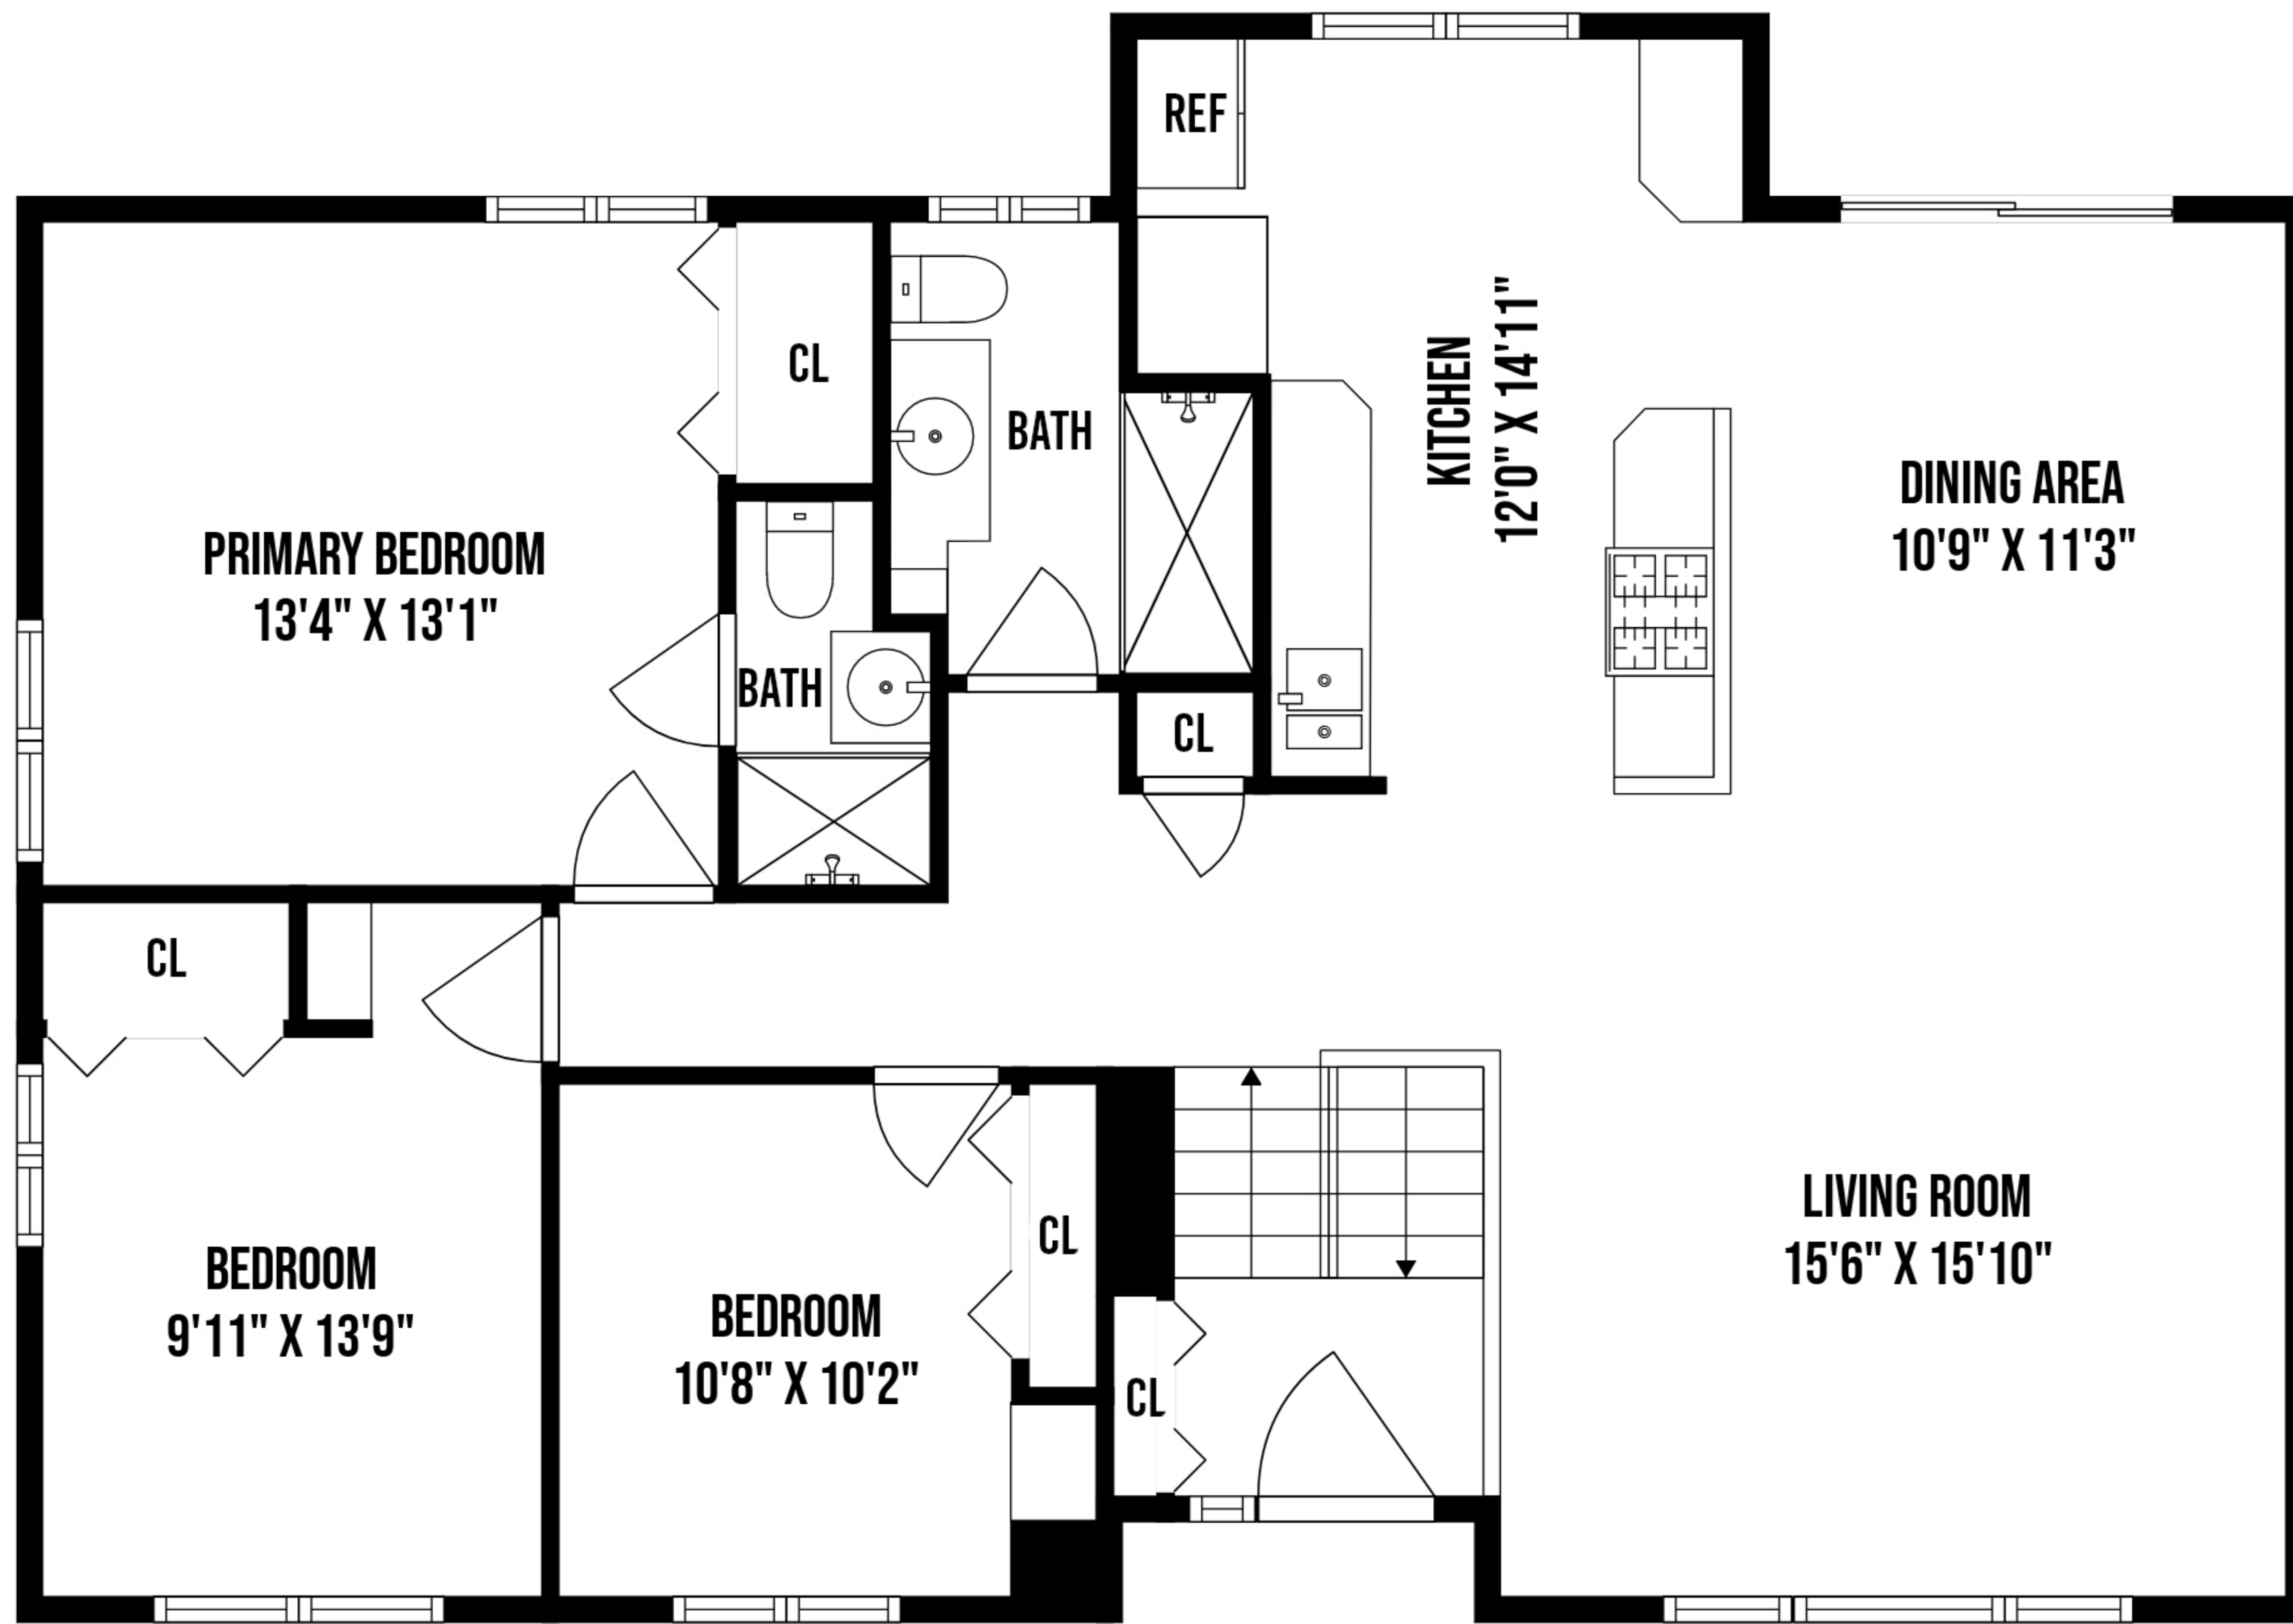

65 DRIFTWOOD DRIVE PORT WASHINGTON NY

MAIN FLOOR

LOWER LEVEL

PREPARED BY "HOME MEDIA GROUP INC." TEL 212-731-2301
THIS FLOOR PLAN ILLUSTRATION IS AN APPROXIMATION OF EXISTING STRUCTURES AND FEATURES AND IS PROVIDED FOR CONVENIENCE ONLY
WITH THE PERMISSION OF THE SELLER. ALL MEASUREMENTS ARE APPROXIMATE AND NOT GUARANTEED TO BE EXACT OR TO SCALE.