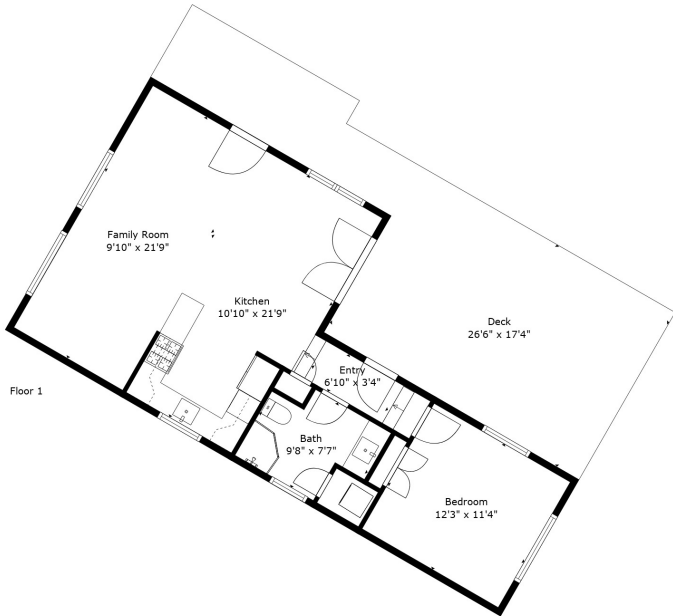

Floor 2

Floor 3

Floor 1

TOTAL: 3797 sq. ft

Below Ground: 708 sq. ft, FLOOR 2: 2457 sq. ft, FLOOR 3: 632 sq. ft
 EXCLUDED AREAS: DECK: 668 sq. ft, GARAGE: 417 sq. ft, PORCH: 68 sq. ft,
 EMBEDDEDWINDOW: 5 sq. ft, FIREPLACE: 11 sq. ft

Measurements Are Calculated By Cubicasa Technology. Deemed Highly Reliable But Not Guaranteed.

TOTAL: 3797 sq. ft

Below Ground: 708 sq. ft, FLOOR 2: 2457 sq. ft, FLOOR 3: 632 sq. ft
 EXCLUDED AREAS: DECK: 668 sq. ft, GARAGE: 417 sq. ft, PORCH: 68 sq. ft,
 EMBEDDED WINDOW: 5 sq. ft, FIREPLACE: 11 sq. ft

Measurements Are Calculated By Cubicasa Technology. Deemed Highly Reliable But Not Guaranteed.

TOTAL: 3797 sq. ft

Below Ground: 708 sq. ft, FLOOR 2: 2457 sq. ft, FLOOR 3: 632 sq. ft
EXCLUDED AREAS: DECK: 668 sq. ft, GARAGE: 417 sq. ft, PORCH: 68 sq. ft,
EMBEDDEDWINDOW: 5 sq. ft, FIREPLACE: 11 sq. ft