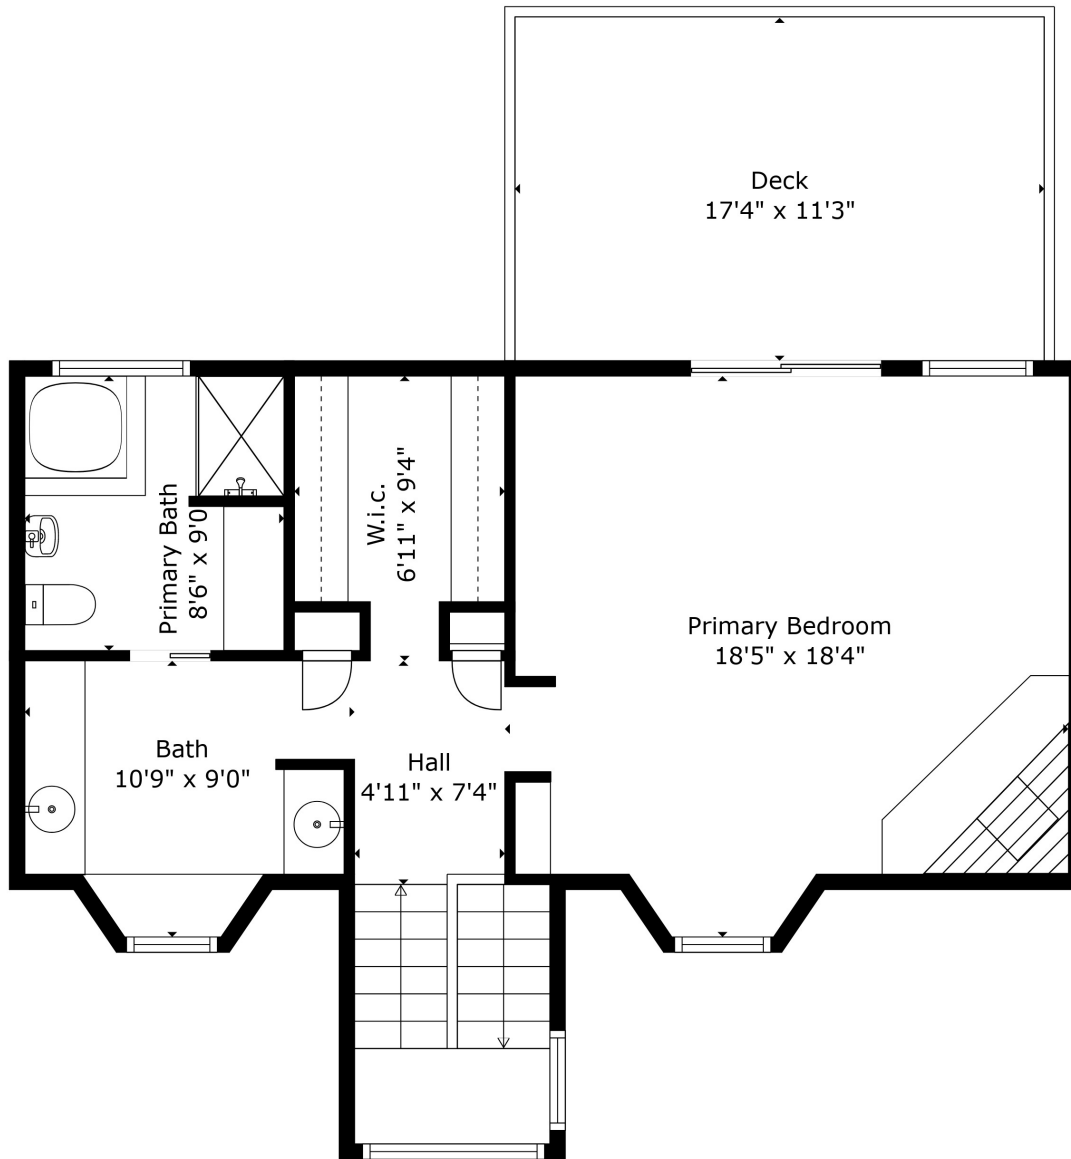

Floor 2

Floor 3

Floor 1

TOTAL: 3797 sq. ft

Below Ground: 708 sq. ft, FLOOR 2: 2457 sq. ft, FLOOR 3: 632 sq. ft
 EXCLUDED AREAS: DECK: 668 sq. ft, GARAGE: 417 sq. ft, PORCH: 68 sq. ft,
 EMBEDDEDWINDOW: 5 sq. ft, FIREPLACE: 11 sq. ft

Measurements Are Calculated By Cubicasa Technology. Deemed Highly Reliable But Not Guaranteed.

TOTAL: 3797 sq. ft

Below Ground: 708 sq. ft, FLOOR 2: 2457 sq. ft, FLOOR 3: 632 sq. ft
 EXCLUDED AREAS: DECK: 668 sq. ft, GARAGE: 417 sq. ft, PORCH: 68 sq. ft,
 EMBEDDED WINDOW: 5 sq. ft, FIREPLACE: 11 sq. ft

Measurements Are Calculated By Cubicasa Technology. Deemed Highly Reliable But Not Guaranteed.

TOTAL: 3797 sq. ft

Below Ground: 708 sq. ft, FLOOR 2: 2457 sq. ft, FLOOR 3: 632 sq. ft
EXCLUDED AREAS: DECK: 668 sq. ft, GARAGE: 417 sq. ft, PORCH: 68 sq. ft,
EMBEDDEDWINDOW: 5 sq. ft, FIREPLACE: 11 sq. ft