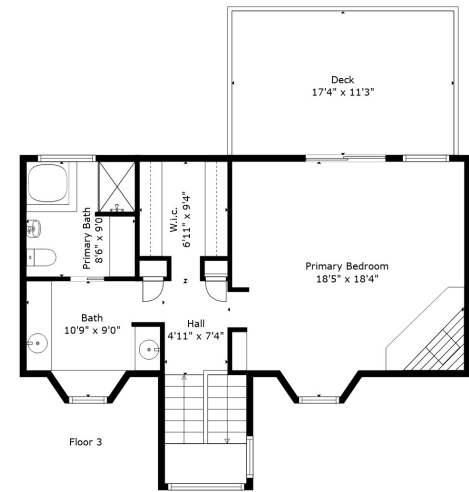

Floor 2

Floor 3

Floor 1

TOTAL: 3797 sq. ft

Below Ground: 708 sq. ft, FLOOR 2: 2457 sq. ft, FLOOR 3: 632 sq. ft
 EXCLUDED AREAS: DECK: 668 sq. ft, GARAGE: 417 sq. ft, PORCH: 68 sq. ft,
 EMBEDDEDWINDOW: 5 sq. ft, FIREPLACE: 11 sq. ft

Measurements Are Calculated By Cubicasa Technology. Deemed Highly Reliable But Not Guaranteed.

TOTAL: 3797 sq. ft

Below Ground: 708 sq. ft, FLOOR 2: 2457 sq. ft, FLOOR 3: 632 sq. ft
 EXCLUDED AREAS: DECK: 668 sq. ft, GARAGE: 417 sq. ft, PORCH: 68 sq. ft,
 EMBEDDED WINDOW: 5 sq. ft, FIREPLACE: 11 sq. ft

Measurements Are Calculated By Cubicasa Technology. Deemed Highly Reliable But Not Guaranteed.

TOTAL: 3797 sq. ft

Below Ground: 708 sq. ft, FLOOR 2: 2457 sq. ft, FLOOR 3: 632 sq. ft
EXCLUDED AREAS: DECK: 668 sq. ft, GARAGE: 417 sq. ft, PORCH: 68 sq. ft,
EMBEDDEDWINDOW: 5 sq. ft, FIREPLACE: 11 sq. ft