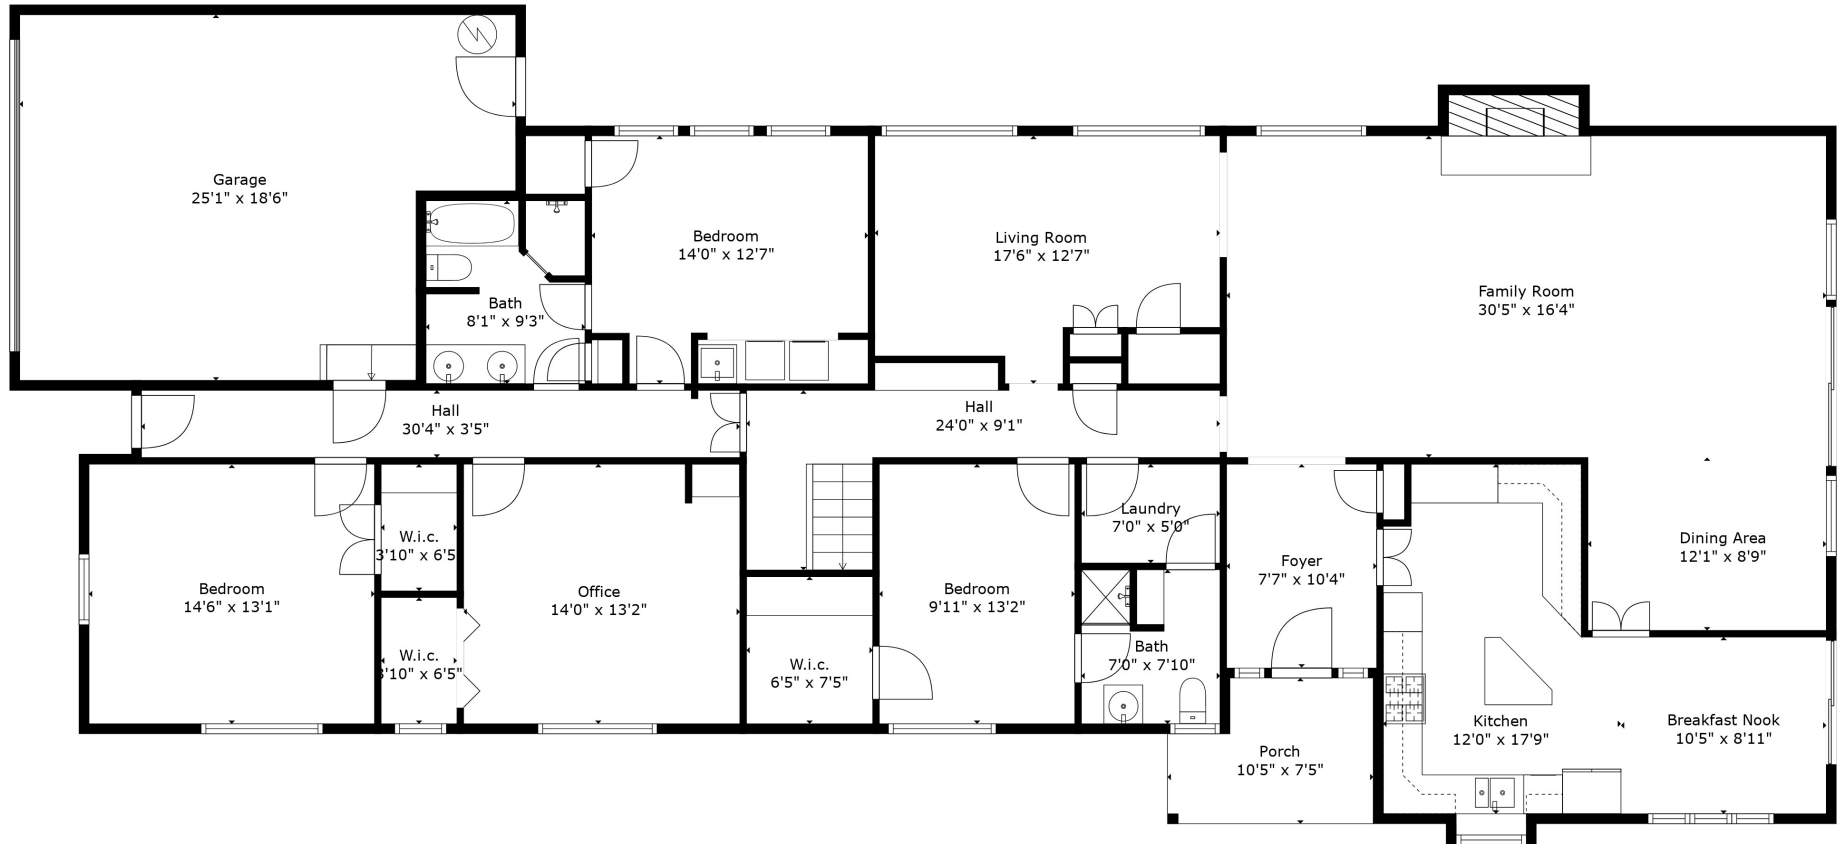

Floor 2

Floor 3

Floor 1

TOTAL: 3797 sq. ft

Below Ground: 708 sq. ft, FLOOR 2: 2457 sq. ft, FLOOR 3: 632 sq. ft
 EXCLUDED AREAS: DECK: 668 sq. ft, GARAGE: 417 sq. ft, PORCH: 68 sq. ft,
 EMBEDDEDWINDOW: 5 sq. ft, FIREPLACE: 11 sq. ft

Measurements Are Calculated By Cubicasa Technology. Deemed Highly Reliable But Not Guaranteed.

TOTAL: 3797 sq. ft

Below Ground: 708 sq. ft, FLOOR 2: 2457 sq. ft, FLOOR 3: 632 sq. ft
 EXCLUDED AREAS: DECK: 668 sq. ft, GARAGE: 417 sq. ft, PORCH: 68 sq. ft,
 EMBEDDED WINDOW: 5 sq. ft, FIREPLACE: 11 sq. ft

Measurements Are Calculated By Cubicasa Technology. Deemed Highly Reliable But Not Guaranteed.

TOTAL: 3797 sq. ft

Below Ground: 708 sq. ft, FLOOR 2: 2457 sq. ft, FLOOR 3: 632 sq. ft
EXCLUDED AREAS: DECK: 668 sq. ft, GARAGE: 417 sq. ft, PORCH: 68 sq. ft,
EMBEDDEDWINDOW: 5 sq. ft, FIREPLACE: 11 sq. ft